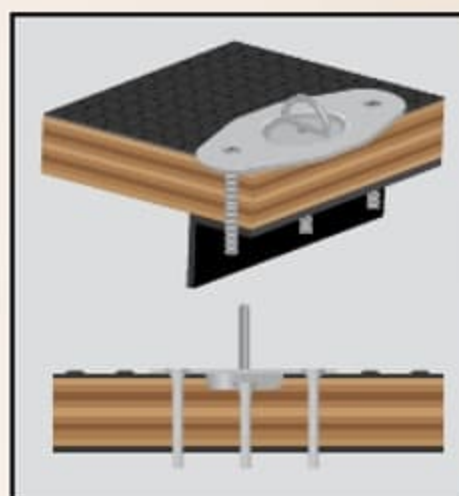

Multiple Configurations

Garage, Dining Room, Bedroom, Patio... You don't sacrifice space with a toy hauler, you GAIN space that is fully customizable to fit your specific needs!

D-Rings

Anchored through the floor decking to the steel frame for maximum strength.

Ventilation...