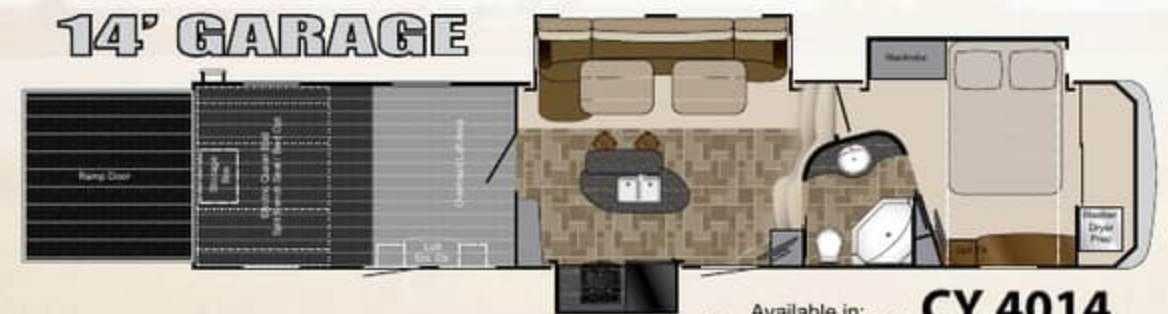

14' GARAGE

Length: 42' 7"   Dry: 14,800
Height: 13' 3"   Hitch: 3,070   GVWR: 18,000

Note: Length defined as low point (Ball coupler for travel trailers / King pin for 5th wheel trailers) to rear bumper. It does not include the rear ladder. Add 9" w/ Extended Pin Box