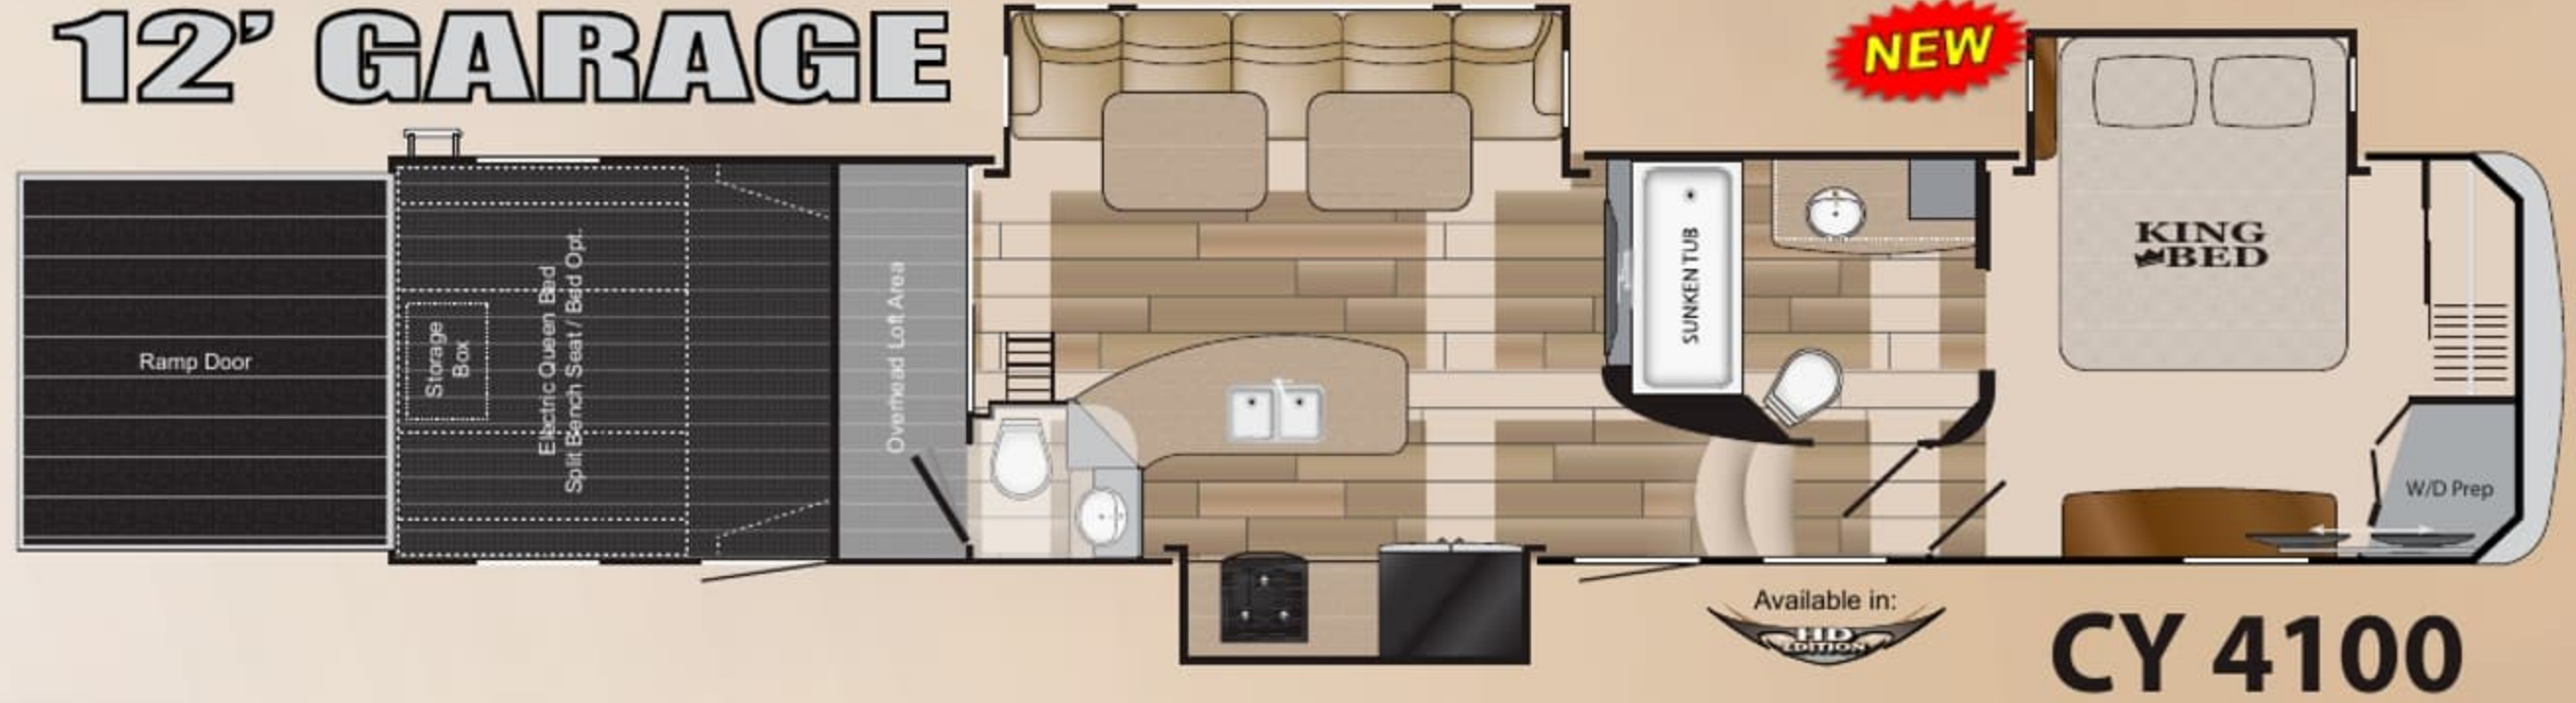

12' GARAGE

TITANIUM EDITION

10' GARAGE

Overall Length: 37' 9"   Dry: 11,950
Pin to Bumper: 33' 9"   Hitch: 2,900   GVWR: 14,000

PIN TO BUMPER

OVERALL LENGTH

12' GARAGE

Overall Length: 43' 11"   Dry: 14,620
Pin to Bumper: 38' 11"   Hitch: 3,300   GVWR: 18,000

Taking the World by Storm