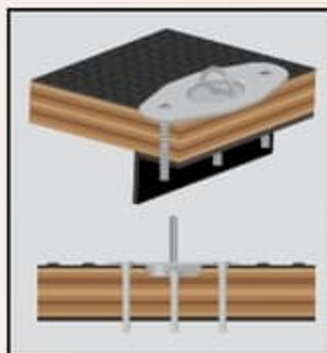

RESIDENTIAL STYLE GARAGE

Beaver-Tail Storage Boxes

Choose CYCLONE for the most convenient storage possibilities complete with no-slip textured coating and easy grab latch.

Ventilation...

D-Rings

Anchored through the floor decking to the steel frame for maximum strength.