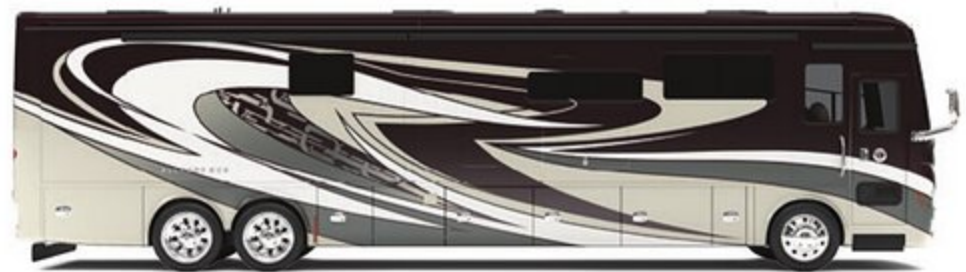

G10 WHITE MAHOGANY

For a complete and up-to-date list of available options and specifications, visit tiffinmotorhomes.com.