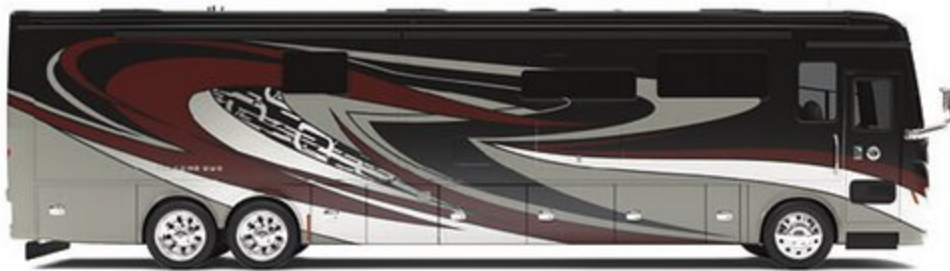

Our Generation 9 and Generation 10 premium paint schemes now give you 12 different ways to make your 2021 Allegro Bus your very own. To learn more, visit tiffinmotorhomes.com.

GENERATION 10

G10 CINDERWOOD