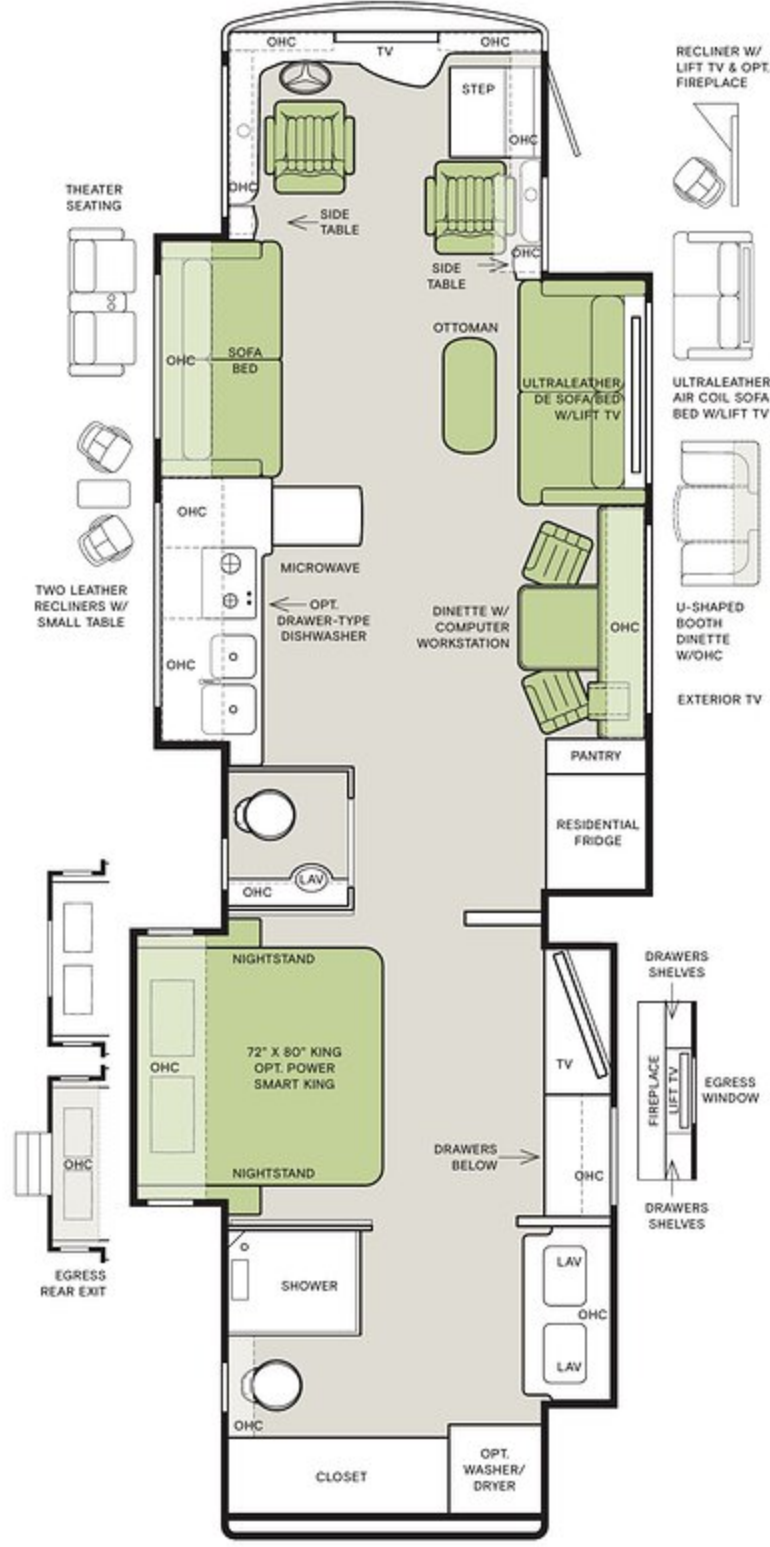

Floor Plans

The design of every Allegro Bus floor plan must meet four essential criteria: Maximum space, Optimal organization, Relaxation plus, and Elegant atmosphere. Tiffin's MORE Plans offer your family the most comfortable layout for life on the road.

For a complete and up-to-date list of available options and specifications, visit tiffinmotorhomes.com.

35 CP

37 AP

40 AP

40 IP

45 OPP

Interior Décor

Make your experience on the road all your own. Express yourself by choosing the interior appointments such as cabinet finishes, flooring, and décor ensembles for every part of your motorhome. In the 2021 Allegro Bus, you'll be able to travel in style no matter where you go.