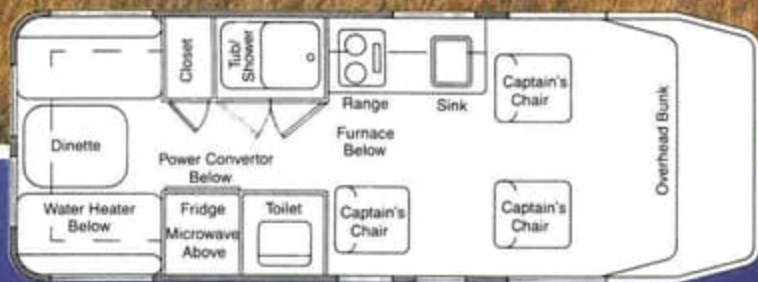

PLEASURE-WAY HORIZON