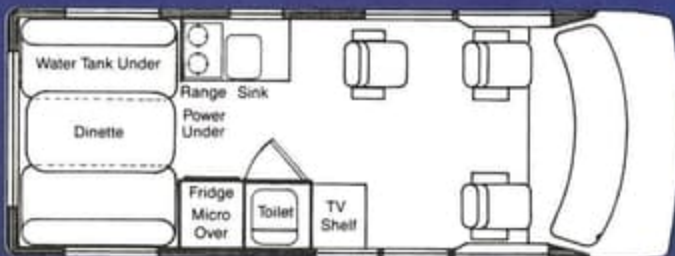

PLEASURE-WAY MODEL MB