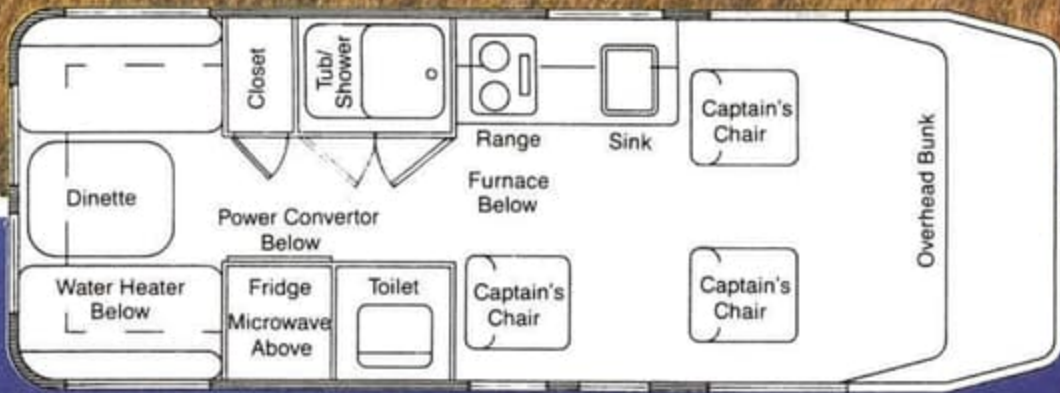

PLEASURE-WAY HORIZ

PLEASURE-WAY HORIZON

PLEASURE-WAY MODEL ST

PLEASURE-WAY MODEL MB

PLEASURE-WAY HORIZON

PLEASURE-WAY MODEL ST

PLEASURE-WAY MODEL MB

Pleasure-Way MODELS ST/MB/HORIZON

	ST/MB	HORIZON
	<i>(see options)</i>	
GVWR: Dodge Chassis	6,400 lbs/2910 kgs	6,400 lbs/2910 kgs
Wheelbase: Dodge	mm(in) 3241(127.6)	3241(127.6)
Length (bumper to bumper)	mm(in) 5486(18'10")	5486(18'10")
Width	mm(ft.in) 2032(6'8")	2032(6'8")
Height	7'11"	8'10"
318 V8 fuel injected engine	STD	STD
360 engine	OPT	OPT
Automatic transmission	STD	STD
Chassis air	STD	STD
Tilt steering	STD	STD
Cruise control	STD	STD
Steel belted radial tires	STD	STD
Fuel capacity	L(imp.gal) 132(29)	132(29)
Propane tank capacity	30 litre	30 litre
Accent paint striping	STD	STD
Spare tire with door mount carrier and vinyl cover	STD	STD
25 ft power cord	STD	STD
City water connection	STD	STD
Fresh water fill w/locking door for added security	STD	STD
Hidden spare trunk	STD	STD
Dual holding tank (135 litres)	STD	STD
Fresh water tank	67 litres	77 litres
Auxiliary battery	STD	STD
3-way refrigerator (located waist level for easy access)	STD	STD
Microwave oven	STD	STD
2-burner propane stove	STD	STD
Automatic forced air furnace	STD	STD
110/12V 30 amp converter	STD	STD
AM/FM cassette stereo w/clock	STD	STD
Full-privacy curtains (including windshield and bathroom)	STD	STD
Water flush toilet	STD	STD
Stainless steel sink	STD	STD
Swivel and reclining high-back captain's chairs	STD	STD
Convertible rear dinette (50x74")	STD	STD
Extra cocktail table w/stand	STD	STD
Slide-out pantry storage	STD	STD
Oak cabinetry	STD	STD
Oak spice rack	STD	STD
Oak drink tray	STD	STD
Driver/passenger reading lights	STD	STD
110V receptacles (3)	STD	STD
Fire extinguisher	STD	STD
Power vent	STD	STD
Clock	N/A	STD
Bath/shower	N/A	STD
Upper bunk	N/A	STD
Hot water tank	OPT	STD