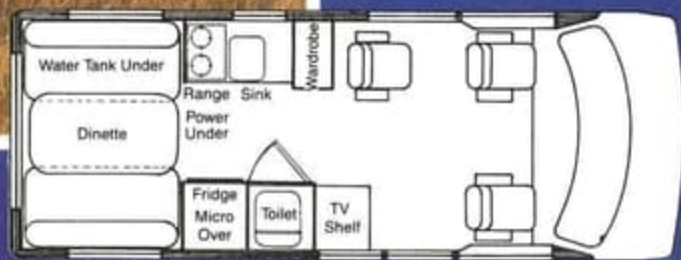

PLEASURE-WAY MODEL ST