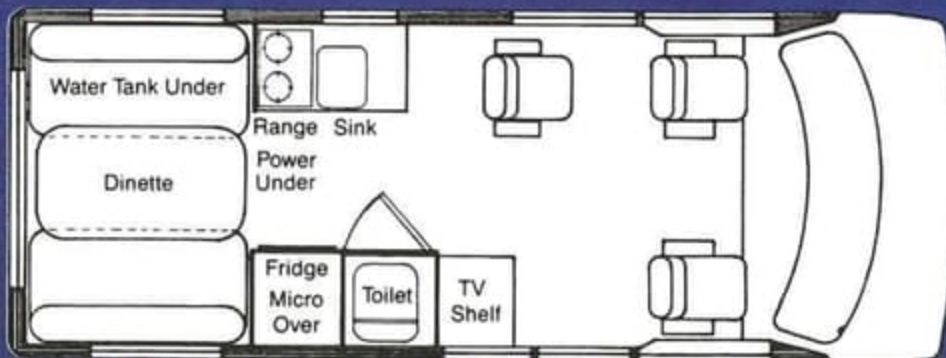

PLEASURE-WAY HORIZ

PLEASURE-WAY HORIZON

PLEASURE-WAY MODEL ST

PLEASURE-WAY MODEL MB

PLEASURE-WAY HORIZON

PLEASURE-WAY MODEL ST

PLEASURE-WAY MODEL MB

Pleasure-Way MODELS ST/MB/HORIZON

	ST/MB	HORIZON
	<i>(see options)</i>	
GVWR: Dodge Chassis	6,400 lbs/2910 kgs	6,400 lbs/2910 kgs
Wheelbase: Dodge	mm(in) 3241(127.6)	3241(127.6)
Length (bumper to bumper)	mm(in) 5486(18'10")	5486(18'10")
Width	mm(ft.in) 2032(6'8")	2032(6'8")
Height	7'11"	8'10"
318 V8 fuel injected engine	STD	STD
360 engine	OPT	OPT
Automatic transmission	STD	STD
Chassis air	STD	STD
Tilt steering	STD	STD
Cruise control	STD	STD
Steel belted radial tires	STD	STD
Fuel capacity	L(imp.gal) 132(29)	132(29)
Propane tank capacity	30 litre	30 litre
Accent paint striping	STD	STD
Spare tire with door mount carrier and vinyl cover	STD	STD
25 ft power cord	STD	STD
City water connection	STD	STD
Fresh water fill w/locking door for added security	STD	STD
Hidden spare trunk	STD	STD
Dual holding tank (135 litres)	STD	STD
Fresh water tank	67 litres	77 litres
Auxiliary battery	STD	STD
3-way refrigerator (located waist level for easy access)	STD	STD
Microwave oven	STD	STD
2-burner propane stove	STD	STD
Automatic forced air furnace	STD	STD
110/12V 30 amp converter	STD	STD
AM/FM cassette stereo w/clock	STD	STD
Full-privacy curtains (including windshield and bathroom)	STD	STD
Water flush toilet	STD	STD
Stainless steel sink	STD	STD
Swivel and reclining high-back captain's chairs	STD	STD
Convertible rear dinette (50x74")	STD	STD
Extra cocktail table w/stand	STD	STD
Slide-out pantry storage	STD	STD
Oak cabinetry	STD	STD
Oak spice rack	STD	STD
Oak drink tray	STD	STD
Driver/passenger reading lights	STD	STD
110V receptacles (3)	STD	STD
Fire extinguisher	STD	STD
Power vent	STD	STD
Clock	N/A	STD
Bath/shower	N/A	STD
Upper bunk	N/A	STD
Hot water tank	OPT	STD