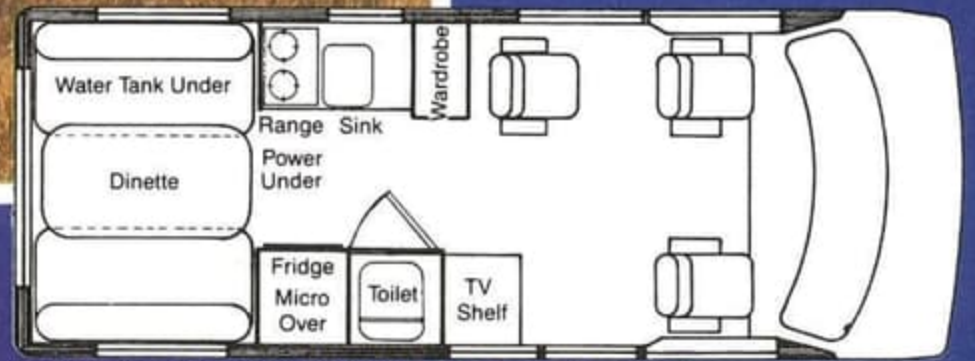

PLEASURE-WAY HORIZ

PLEASURE-WAY HORIZON

PLEASURE-WAY MODEL ST

PLEASURE-WAY MODEL MB

PLEASURE-WAY HORIZON

PLEASURE-WAY MODEL ST

PLEASURE-WAY MODEL MB

Pleasure-Way MODELS ST/MB/HORIZON

	ST/MB	HORIZON
	<i>(see options)</i>	
GVWR: Dodge Chassis	6,400 lbs/2910 kgs	6,400 lbs/2910 kgs
Wheelbase: Dodge	mm(in) 3241(127.6)	3241(127.6)
Length (bumper to bumper)	mm(in) 5486(18'10")	5486(18'10")
Width	mm(ft.in) 2032(6'8")	2032(6'8")
Height	7'11"	8'10"
318 V8 fuel injected engine	STD	STD
360 engine	OPT	OPT
Automatic transmission	STD	STD
Chassis air	STD	STD
Tilt steering	STD	STD
Cruise control	STD	STD
Steel belted radial tires	STD	STD
Fuel capacity	L(imp.gal) 132(29)	132(29)
Propane tank capacity	30 litre	30 litre
Accent paint striping	STD	STD
Spare tire with door mount carrier and vinyl cover	STD	STD
25 ft power cord	STD	STD
City water connection	STD	STD
Fresh water fill w/locking door for added security	STD	STD
Hidden spare trunk	STD	STD
Dual holding tank (135 litres)	STD	STD
Fresh water tank	67 litres	77 litres
Auxiliary battery	STD	STD
3-way refrigerator (located waist level for easy access)	STD	STD
Microwave oven	STD	STD
2-burner propane stove	STD	STD
Automatic forced air furnace	STD	STD
110/12V 30 amp converter	STD	STD
AM/FM cassette stereo w/clock	STD	STD
Full-privacy curtains (including windshield and bathroom)	STD	STD
Water flush toilet	STD	STD
Stainless steel sink	STD	STD
Swivel and reclining high-back captain's chairs	STD	STD
Convertible rear dinette (50x74")	STD	STD
Extra cocktail table w/stand	STD	STD
Slide-out pantry storage	STD	STD
Oak cabinetry	STD	STD
Oak spice rack	STD	STD
Oak drink tray	STD	STD
Driver/passenger reading lights	STD	STD
110V receptacles (3)	STD	STD
Fire extinguisher	STD	STD
Power vent	STD	STD
Clock	N/A	STD
Bath/shower	N/A	STD
Upper bunk	N/A	STD
Hot water tank	OPT	STD