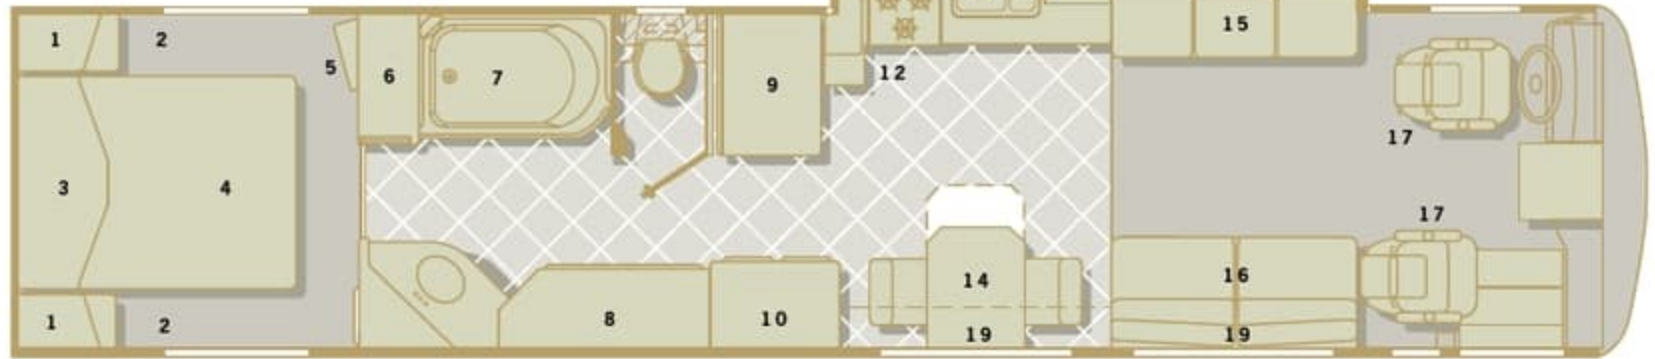

MODEL 40TVS

Bedroom Options

Galley Options

Cockpit Options

Bath Options

Living Area Options

STANDARD FEATURES

1) Shirt Ward
2) Nightstand
3) Rear Overhead Storage
4) Queen Bed 60" x 80"
5) 20" Rear TV
6) Storage Drawers
7) Shower/Tub

8) Wardrobe
9) Pantry w/Washer/Dryer Below
10) Side-By-Side Refer w/Ice Maker
11) Microwave
12) Cooktop
13) Galley Overhead
14) Corian® Table w/Flexsteel®
  Fabric Chairs

15) Flexsteel® Fabric Easy Bed
16) Flexsteel® Fabric Love Seat
17) Flexsteel® Fabric Driver/
  Passenger Seats w/Manual Lumbar/
  6-Way Power Driver Seat
18) 20" Front TV
19) Overhead Storage

STANDARD FEATURES

1) Shirt Ward
2) Nightstand
3) Rear Overhead Storage
4) Offset Queen Bed 60" x 80"
5) Wardrobe Slide-Out
6) 20" Rear TV
7) Washer/Wardrobe Cabinet
8) Shower
9) Pantry
10) Side-By-Side Refer
  w/Ice Maker

11) Cooktop
12) Galley Overhead
13) Corian® Table w/Flexsteel®
  Fabric Chairs
14) Flexsteel® Fabric Easy Bed
15) Flexsteel® Fabric Love Seat
16) Flexsteel® Fabric Driver/
  Passenger Seats w/Manual Lumbar/
  6-Way Power Driver Seat
17) 20" Front TV
18) Overhead Storage