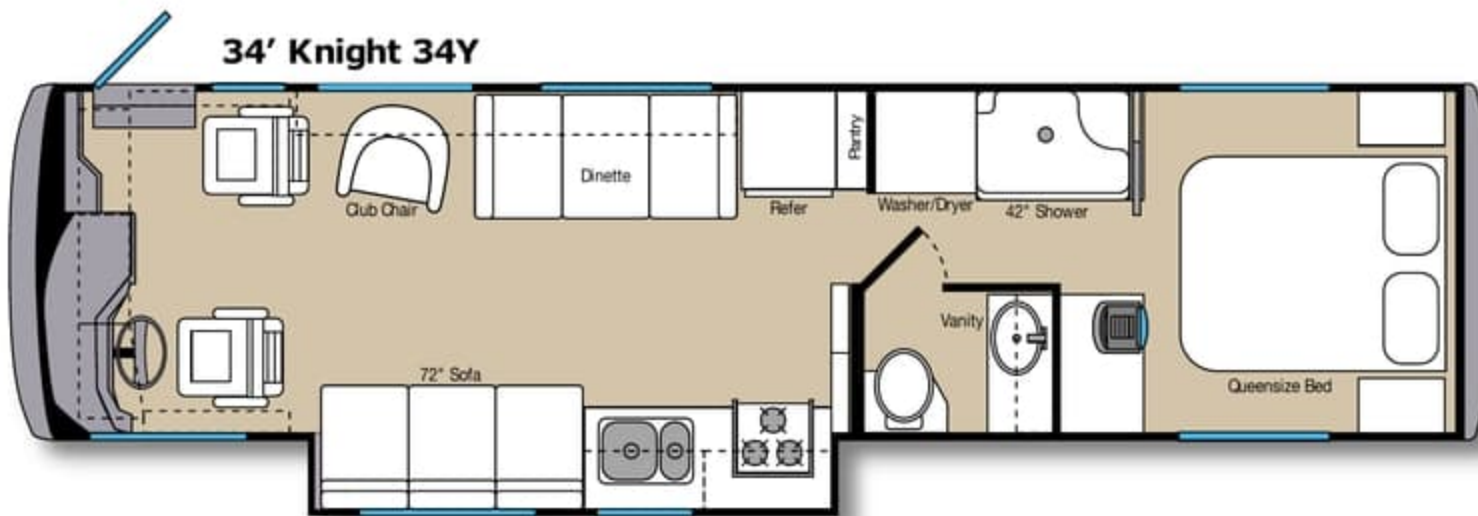

Ambrosia

Ambrosia

Tuscany

Tuscany

Trellis

Trellis

Both 34' and 36' floorplan designs feature Monaco's exclusive Suite Slides.

KNIGHT 2000 SPECIFICATIONS