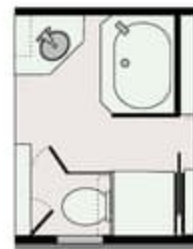

Optional Tub