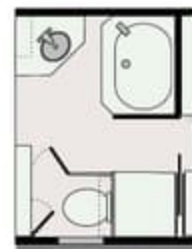

Optional Tub

Celadon