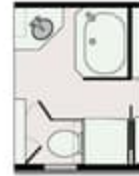

WINDSOR 2000 FLOORPLANS

This year's Windsor designer interiors include Atlantis, Teakwood, Celadon, Blush and Sea Crest (not shown below) in a beautiful array of patterns and textured fabrics.