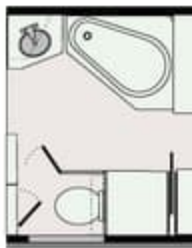

Opt. Closed Tub/Toilet