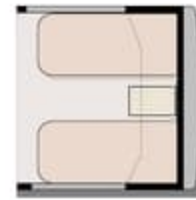

WINDSOR 2000 FLOORPLANS

Innovative floorplans, custom furnishings and spacious Suite Slides are available for the Windsor 2000.

Twin bed option available in select floorplans