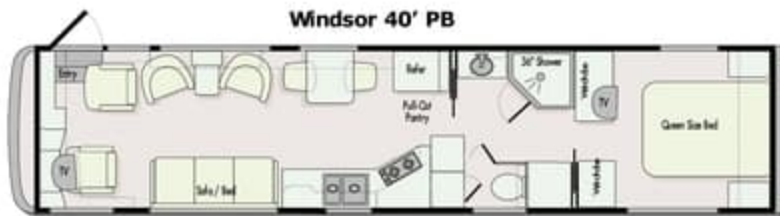

WINDSOR 2000 FLOORPLANS

This year's Windsor designer interiors include Atlantis, Teakwood, Celadon, Blush and Sea Crest (not shown below) in a beautiful array of patterns and textured fabrics.