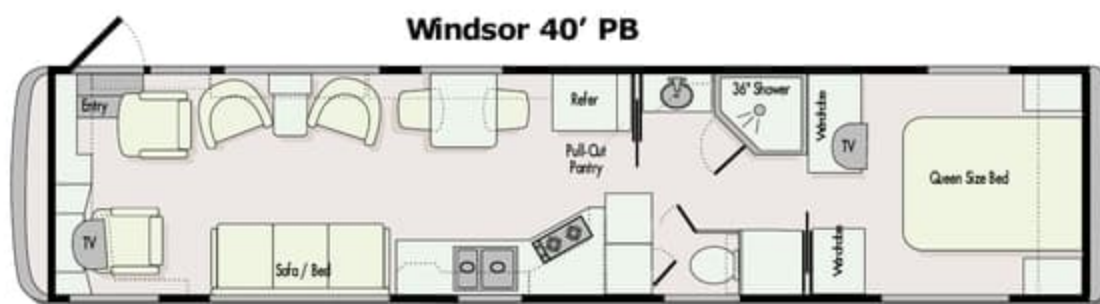

WINDSOR 2000 FLOORPLANS

This year's Windsor designer interiors include Atlantis, Teakwood, Celadon, Blush and Sea Crest (not shown below) in a beautiful array of patterns and textured fabrics.