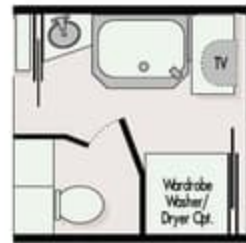

WINDSOR 2000 FLOORPLANS

Innovative floorplans, custom furnishings and spacious Suite Slides are available for the Windsor 2000.

Twin bed option available in select floorplans

Optional Tub

Optional Tub

Optional Closed Shower/Toilet