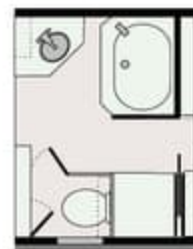

Optional Tub