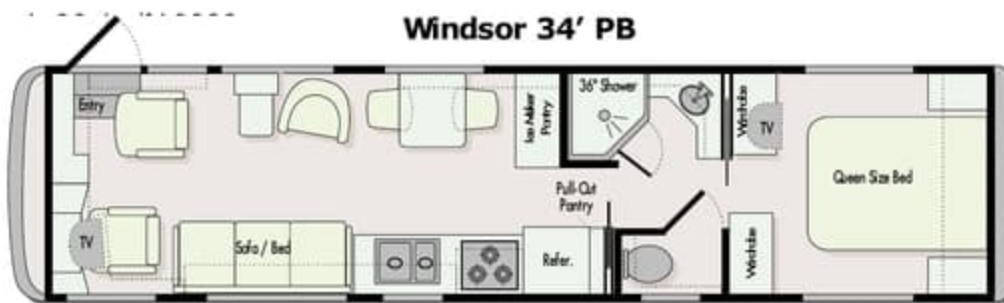

Innovative floorplans, custom furnishings and spacious Suite Slides are available for the Windsor 2000.

Twin bed option available in select floorplans

Optional Tub

Optional Tub

Optional Closed Shower/Toilet

WINDSOR 2000 FLOORPLANS

Innovative floorplans, custom furnishings and spacious Suite Slides are available for the Windsor 2000.

Twin bed option available in select floorplans

Optional Tub

Optional Tub

Optional Closed Shower/Toilet