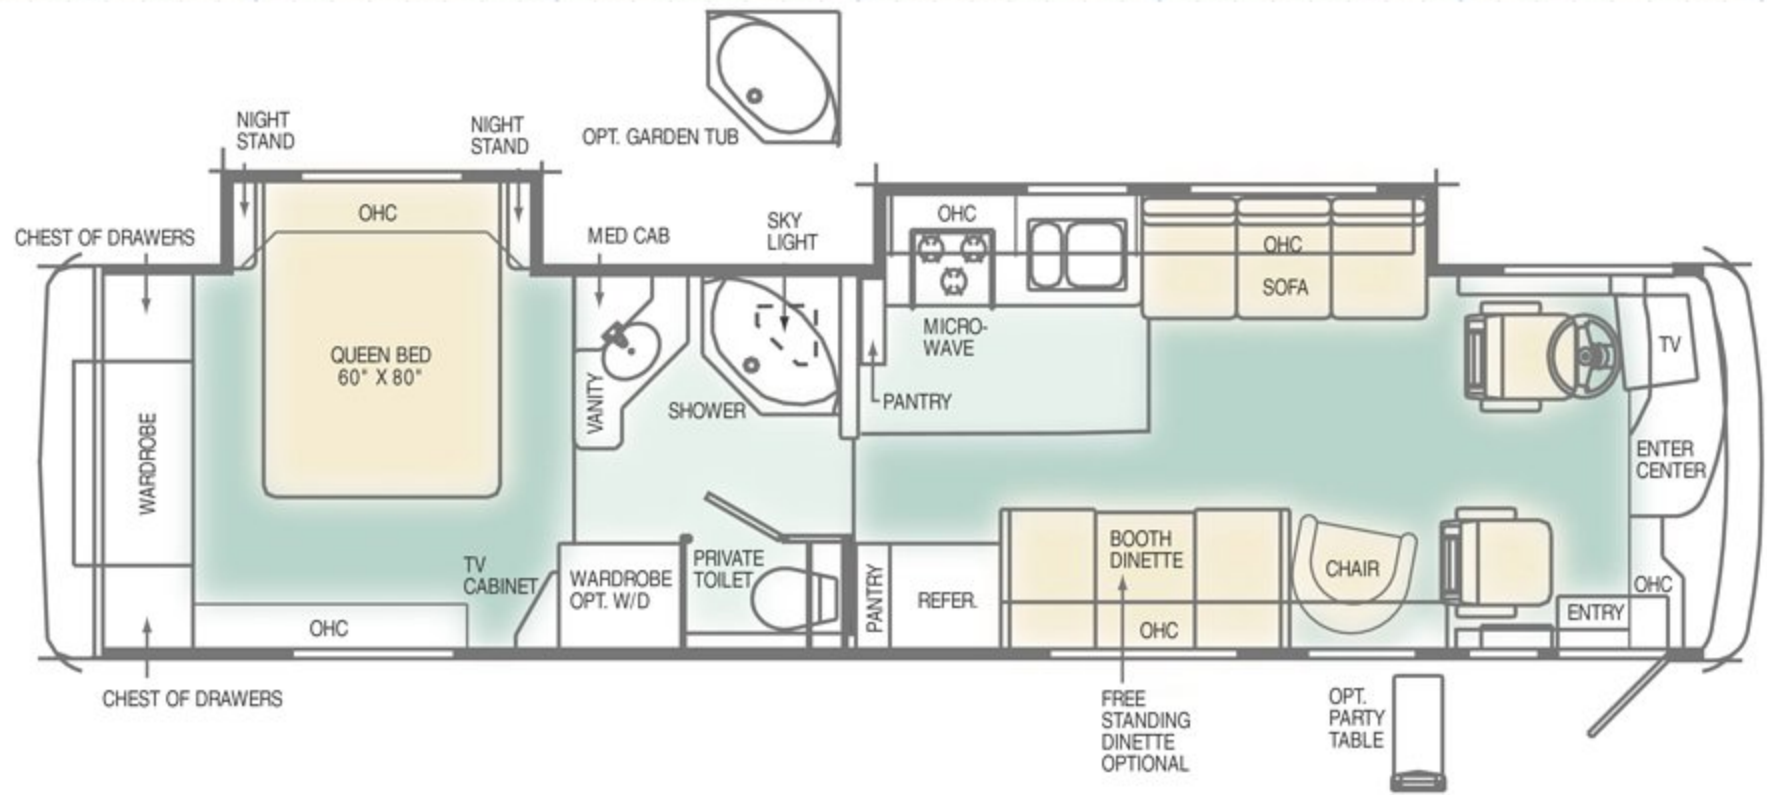

FLOOR PLANS

- Carpet
- Wilsonart® Laminate Flooring