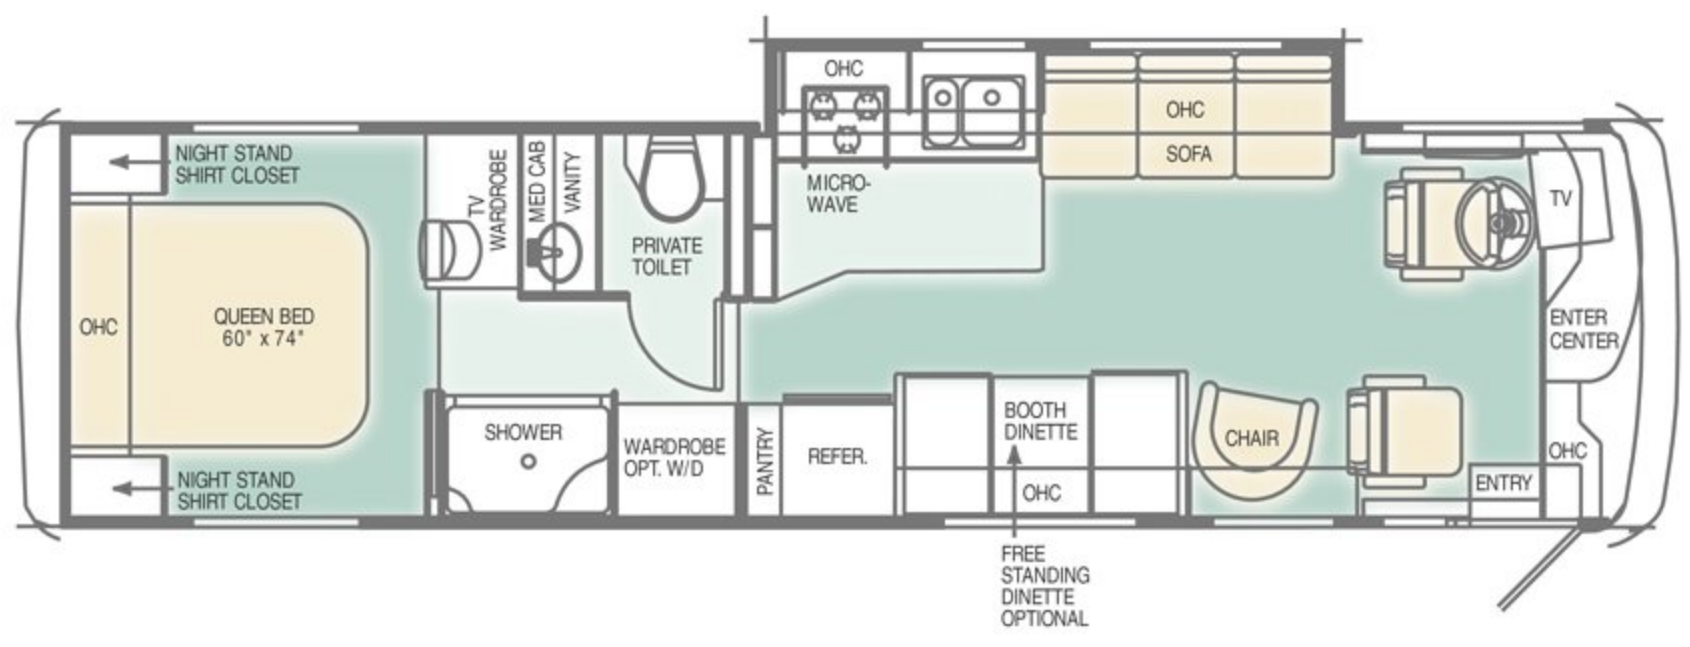

FLOOR PLANS

- Carpet
- Wilsonart® Laminate Flooring