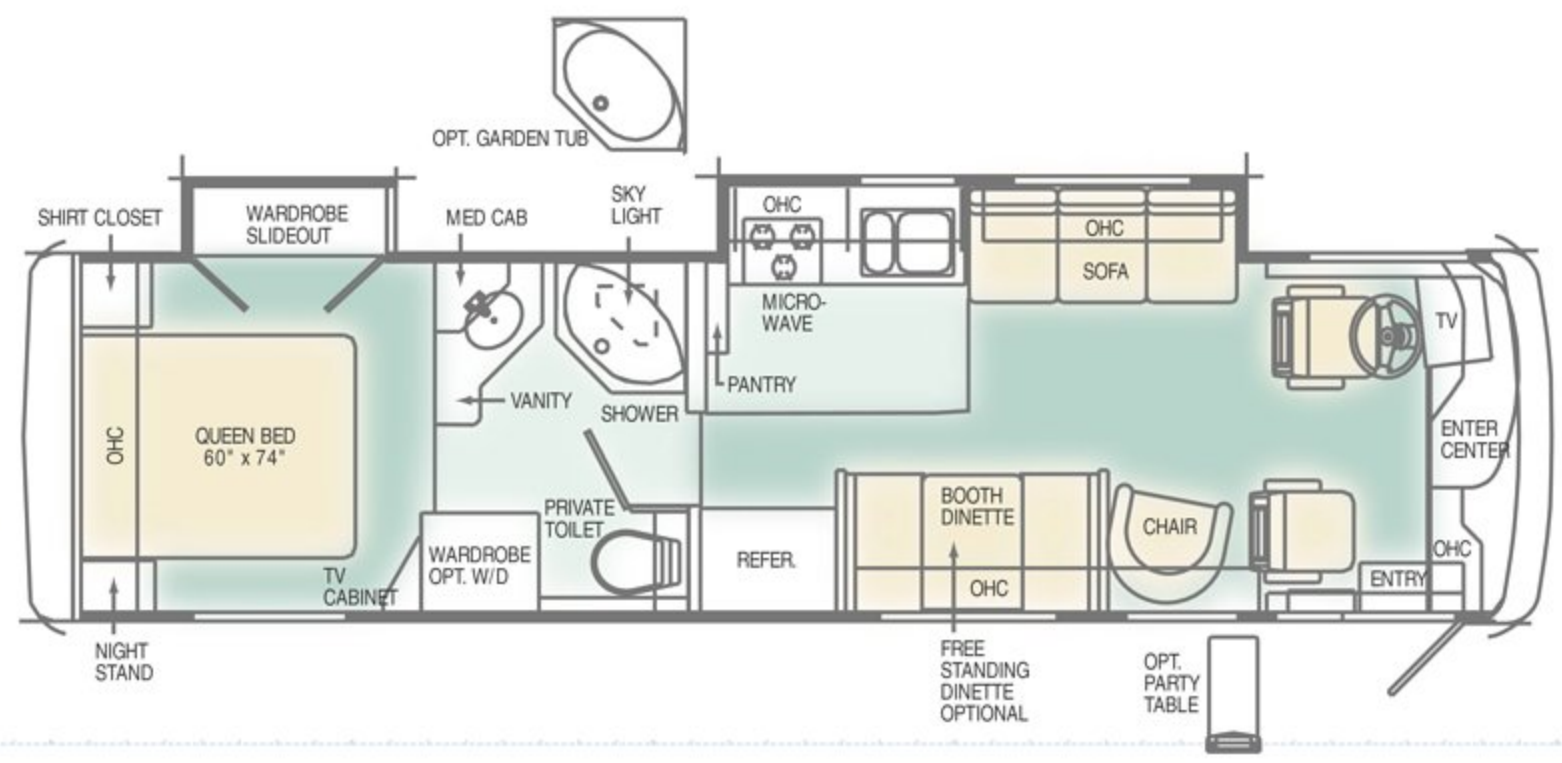

FLOOR PLANS

- Carpet
- Wilsonart® Laminate Flooring