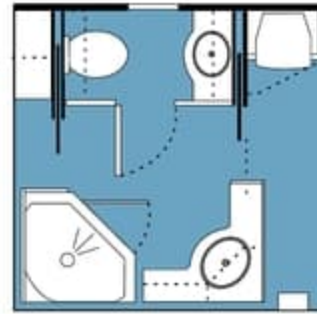

Closed Bath Option

40' Regent FD

40' Tycoon SD

40' Queen FD

Tub Option

Closed Bath w/Tub

Closed Bath w/Shower

Closed Bath Option