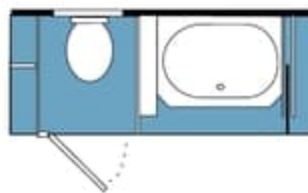

40' King FD

40' PBS FD

40' Prince SD

Tub Option

40' Princess FD