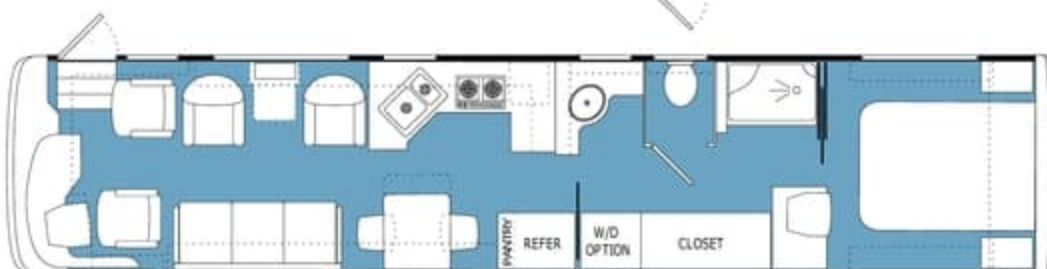

40' Princess FD