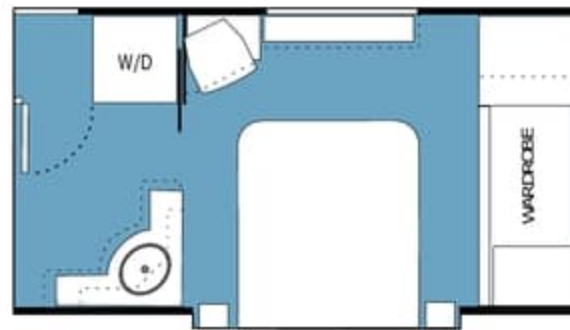

Closed Bath Option

40' Regent FD

40' Tycoon SD

40' Queen FD

Tub Option

Closed Bath w/Tub

Closed Bath w/Shower

Closed Bath Option