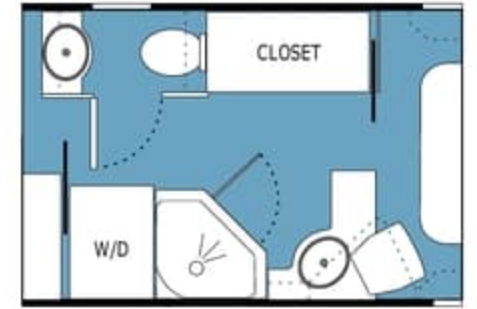

40' Prince SD

Tub Option

40' Princess FD

Tub Option

40' King FD

Closed Bath Option

40' PBS FD

Tub Option