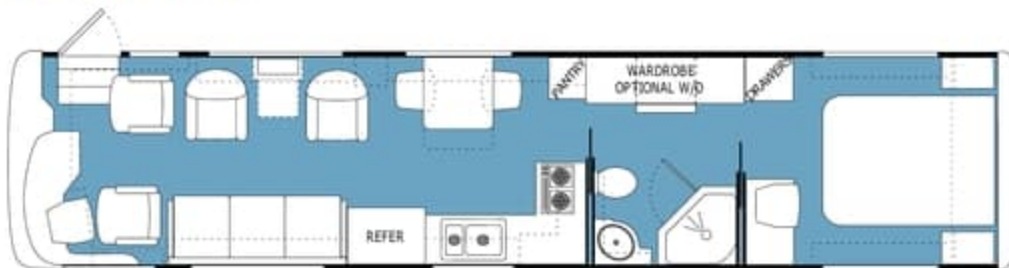

38' Baron III FD