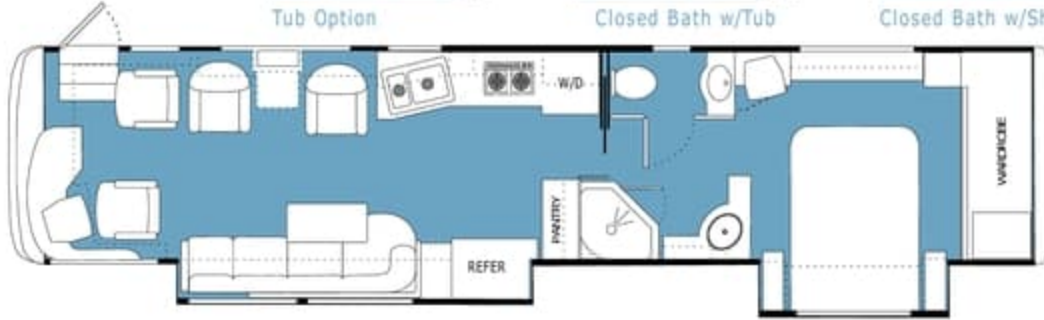

38' Baron III SD

38' Duke FD

40' Baron IV FD

40' Duke FD

40' King FD

Closed Bath Option

40' PBS FD

Tub Option

40' Prince SD

Tub Option

40' Princess FD

Tub Option

40' King FD

Closed Bath Option

40' PBS FD

Tub Option

40' Prince SD

Tub Option

Tub Option

40' Princess FD

40' Queen FD

Tub Option

Closed Bath w/Tub

Closed Bath w/Shower