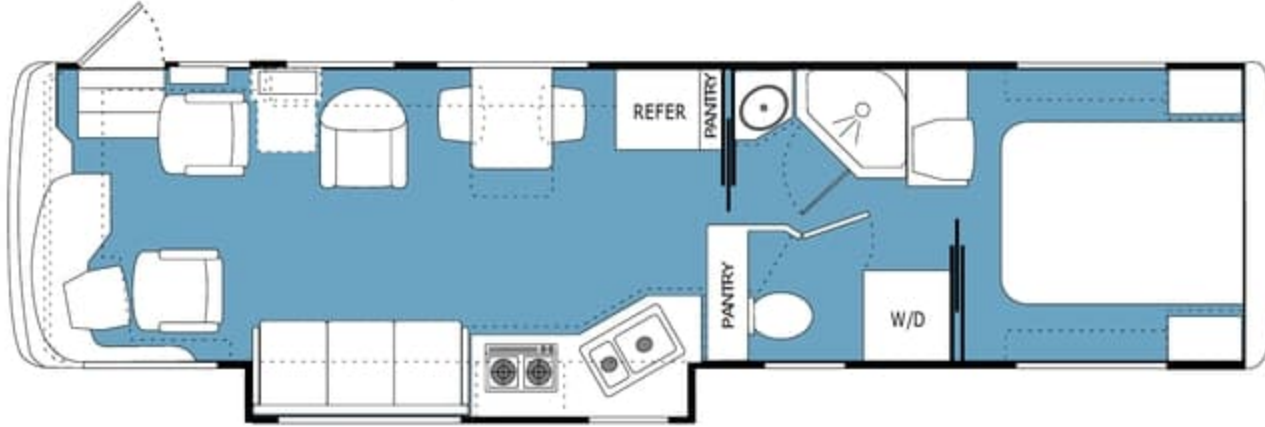

Floorplans and options for the 2001 Dynasty

Options:

Corian Wrap-around or J-Lounge in varying lengths

N/A on 34' & 36'

34' York FD

36' Duke FD

36' Slide Out FD

38' PBS