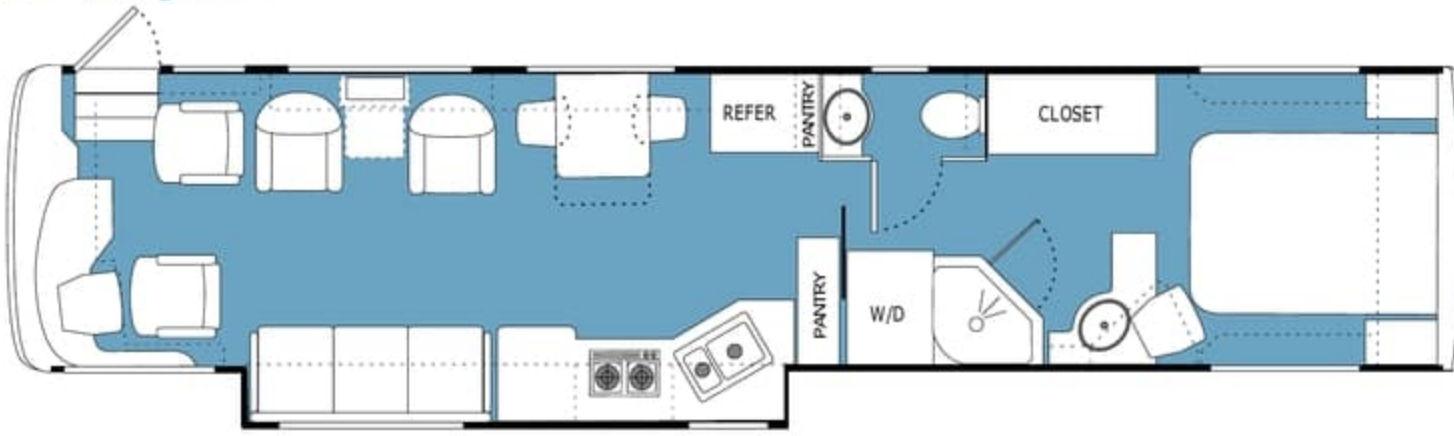

40' Prince SD

Tub Option

40' Princess FD

Tub Option

40' King FD

Closed Bath Option

40' PBS FD

Tub Option