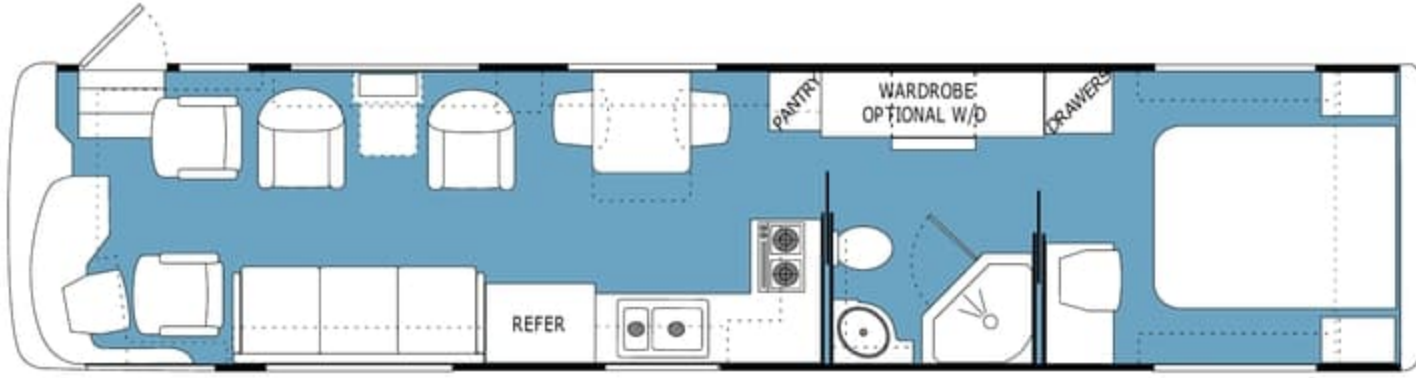

Floorplans and options for the 2001 Dynasty

Options:

Corian Wrap-around or J-Lounge in varying lengths

N/A on 34' & 36'

34' York FD

36' Duke FD

36' Slide Out FD

38' PBS

38' Baron III FD

38' Baron III SD

38' Duke FD

Tub Option

40' Baron IV FD

Tub Option

40' Duke FD

38' Baron III FD