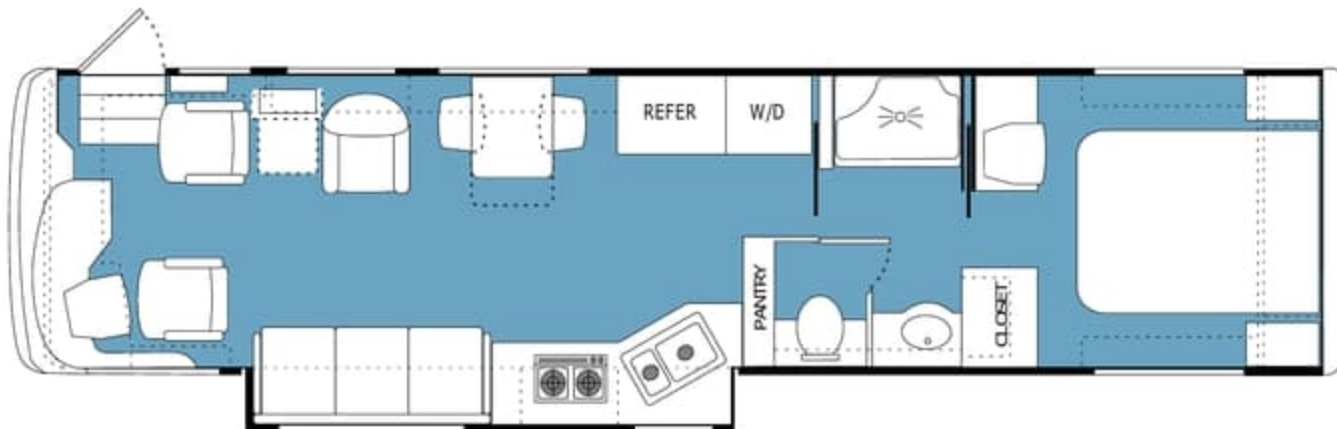

Floorplans and options for the 2001 Dynasty

Options:

Corian Wrap-around or J-Lounge in varying lengths

N/A on 34' & 36'

34' York FD

36' Duke FD

36' Slide Out FD

38' PBS