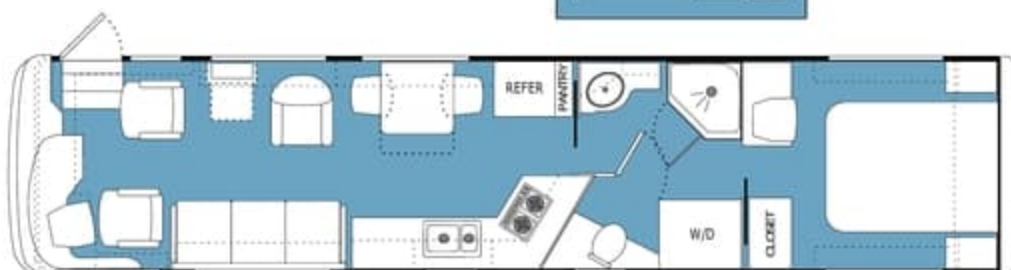

Floorplans and options for the 2001 Dynasty

Options:

Corian Wrap-around or J-Lounge in varying lengths

N/A on 34' & 36'

34' York FD

36' Duke FD

36' Slide Out FD

38' PBS

38' Baron III FD

38' Baron III SD

38' Duke FD

Tub Option

40' Baron IV FD

Tub Option

40' Duke FD

38' Baron III FD