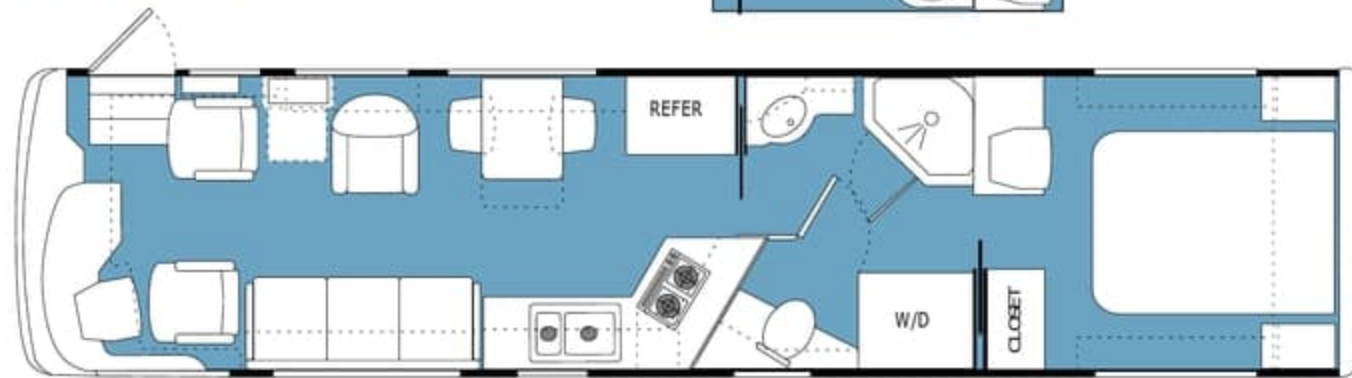

Floorplans and options for the 2001 Dynasty

Options:

Corian Wrap-around or J-Lounge in varying lengths

N/A on 34' & 36'

34' York FD

36' Duke FD

36' Slide Out FD

38' PBS