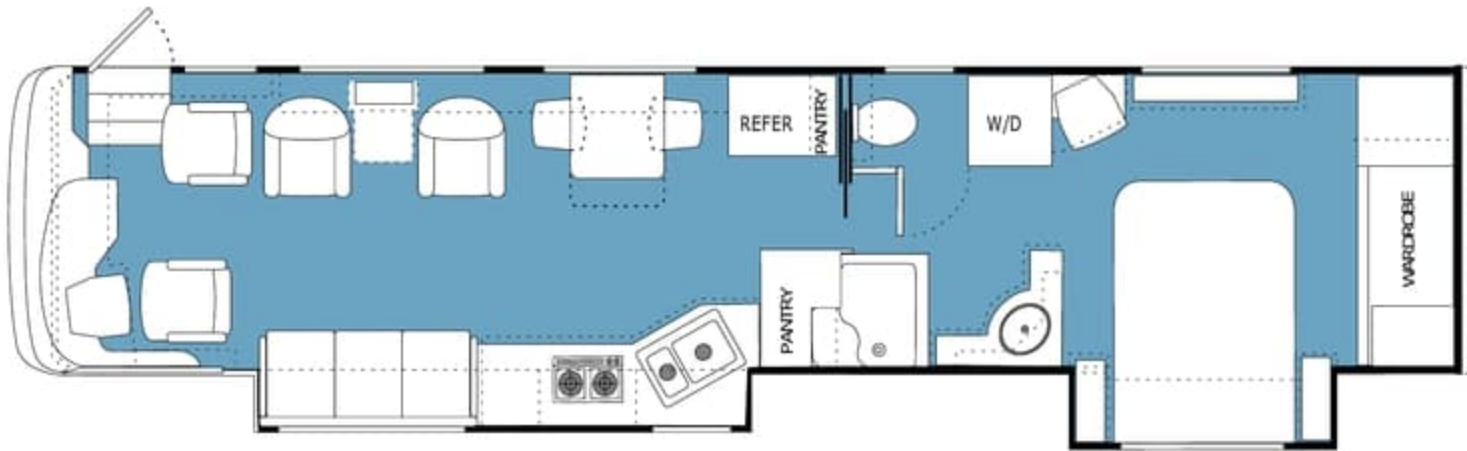

40' Regent FD