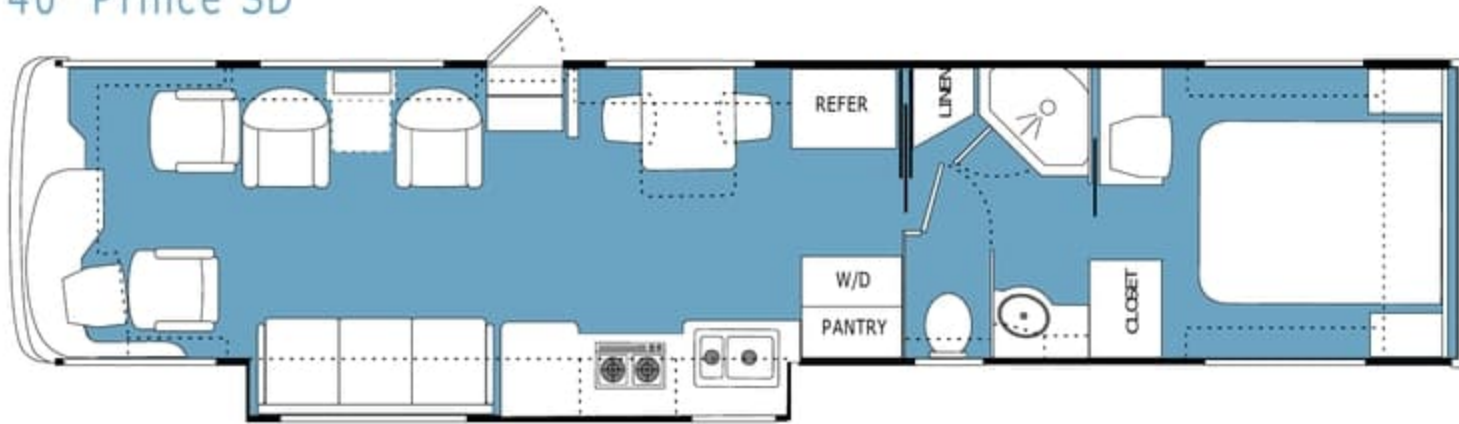

40' Prince SD

Tub Option