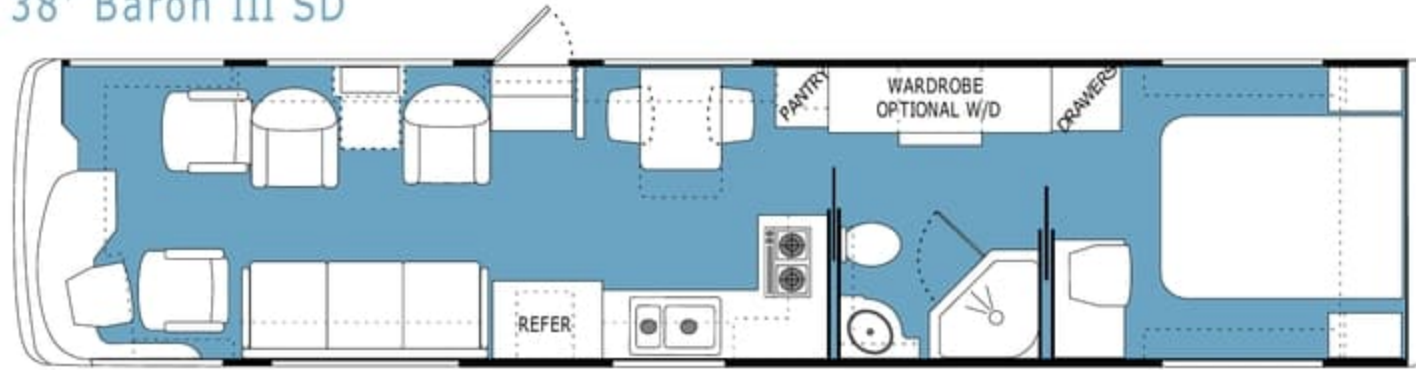

Floorplans and options for the 2001 Dynasty

Options:

Corian Wrap-around or J-Lounge in varying lengths

N/A on 34' & 36'

34' York FD

36' Duke FD

36' Slide Out FD

38' PBS

38' Baron III FD

38' Baron III SD

38' Duke FD

Tub Option

40' Baron IV FD

Tub Option

40' Duke FD

38' Baron III FD

38' Baron III SD

38' Duke FD

40' Baron IV FD

40' Duke FD

40' King FD

Closed Bath Option

40' PBS FD

Tub Option