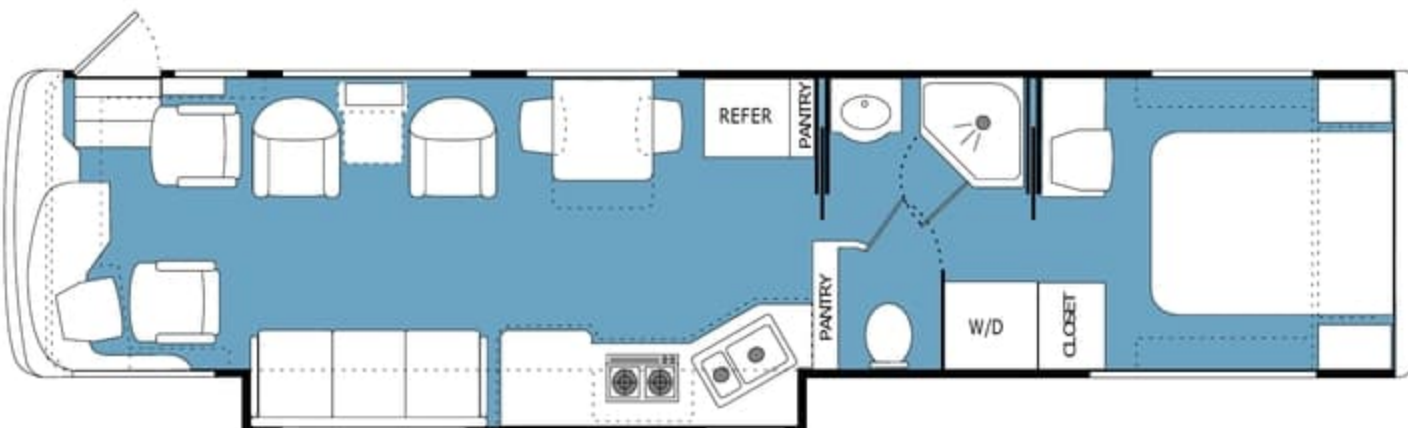

Floorplans and options for the 2001 Dynasty

Options:

Corian Wrap-around or J-Lounge in varying lengths

N/A on 34' & 36'

34' York FD

36' Duke FD

36' Slide Out FD

38' PBS