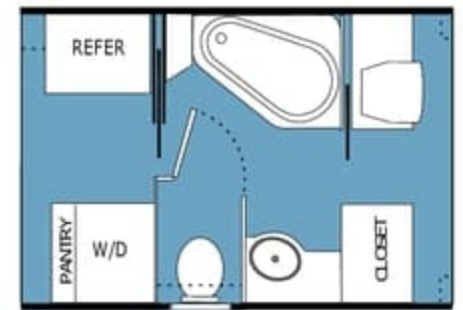

40' Prince SD

Tub Option