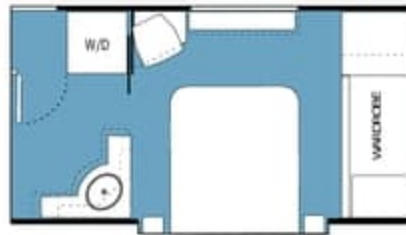

Closed Bath Option