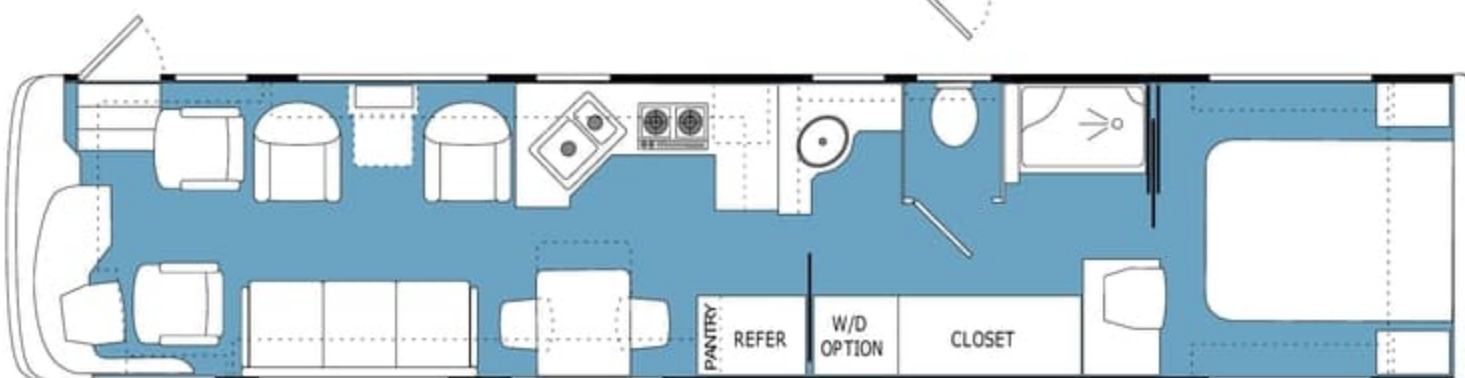

40' Prince SD

Tub Option

Tub Option

40' Princess FD

40' Queen FD

Tub Option

Closed Bath w/Tub

Closed Bath w/Shower