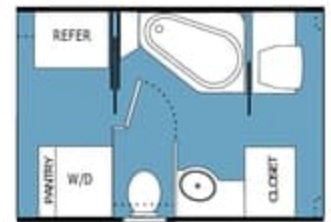

40' Prince SD

Tub Option