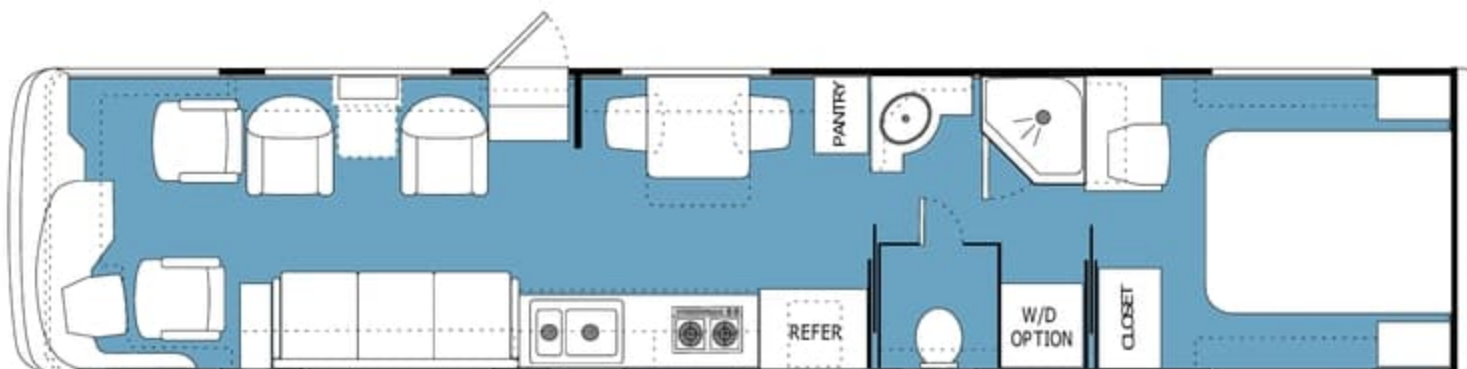

40' Tycoon SD