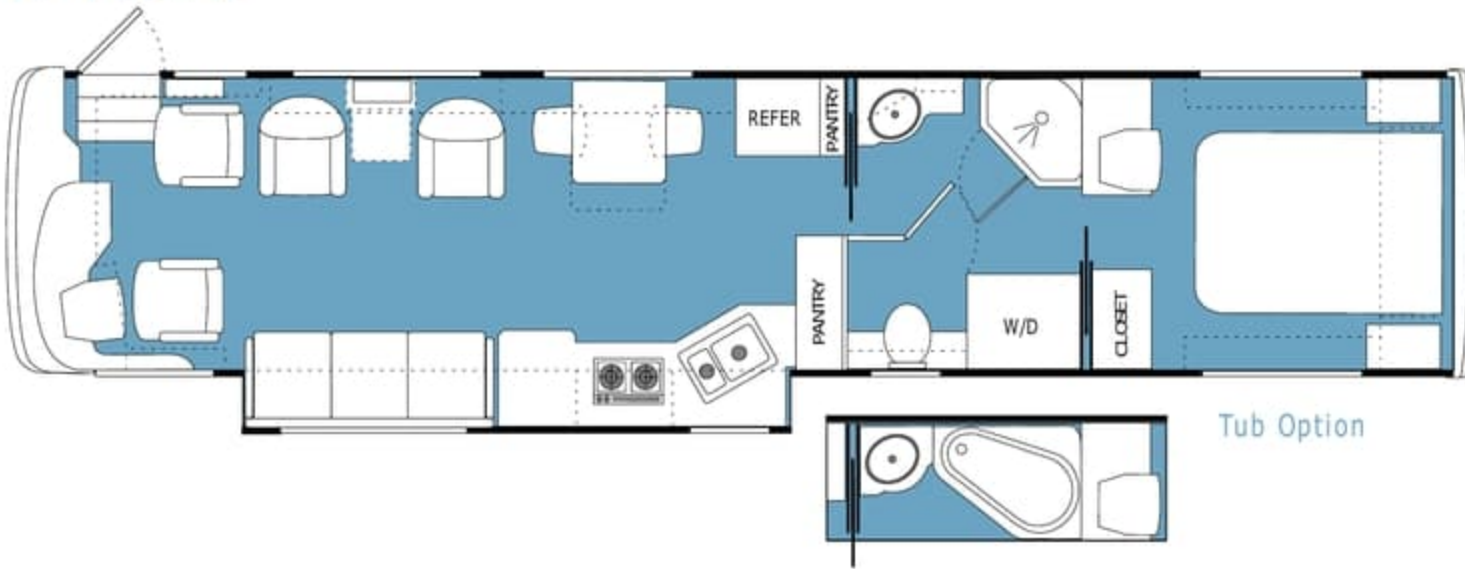

40' Prince SD

Tub Option

40' Princess FD

Tub Option

40' King FD

Closed Bath Option

40' PBS FD

Tub Option