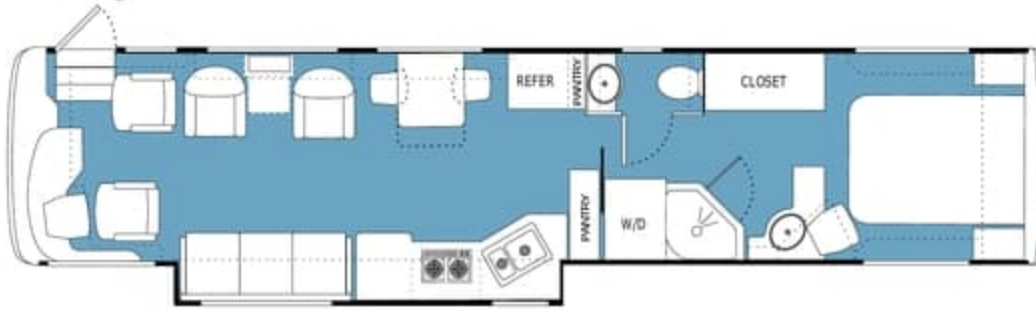

38' Baron III SD

38' Duke FD

40' Baron IV FD

40' Duke FD

40' King FD

Closed Bath Option

40' PBS FD

Tub Option