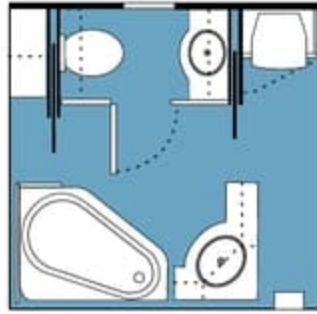

Closed Bath Option

40' Regent FD

40' Tycoon SD

40' Queen FD

Tub Option

Closed Bath w/Tub

Closed Bath w/Shower

Closed Bath Option