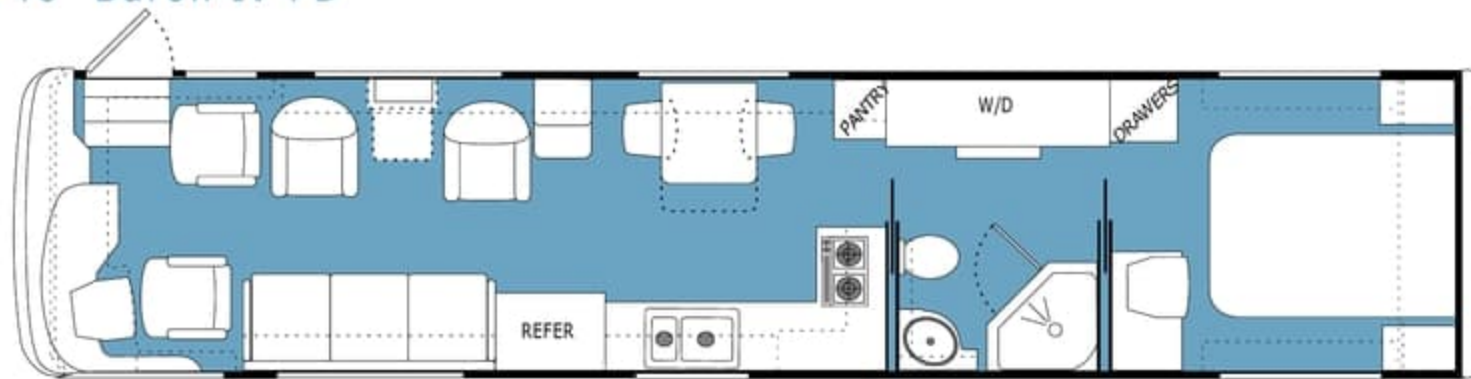

40' Baron IV FD