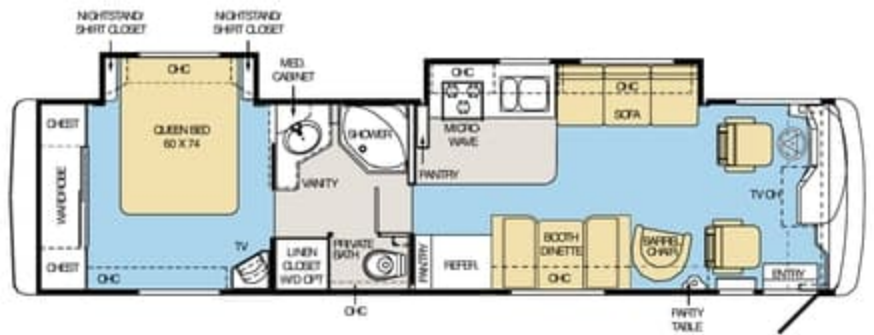

Floorplans

LINOLEUM CARPET

30PBD