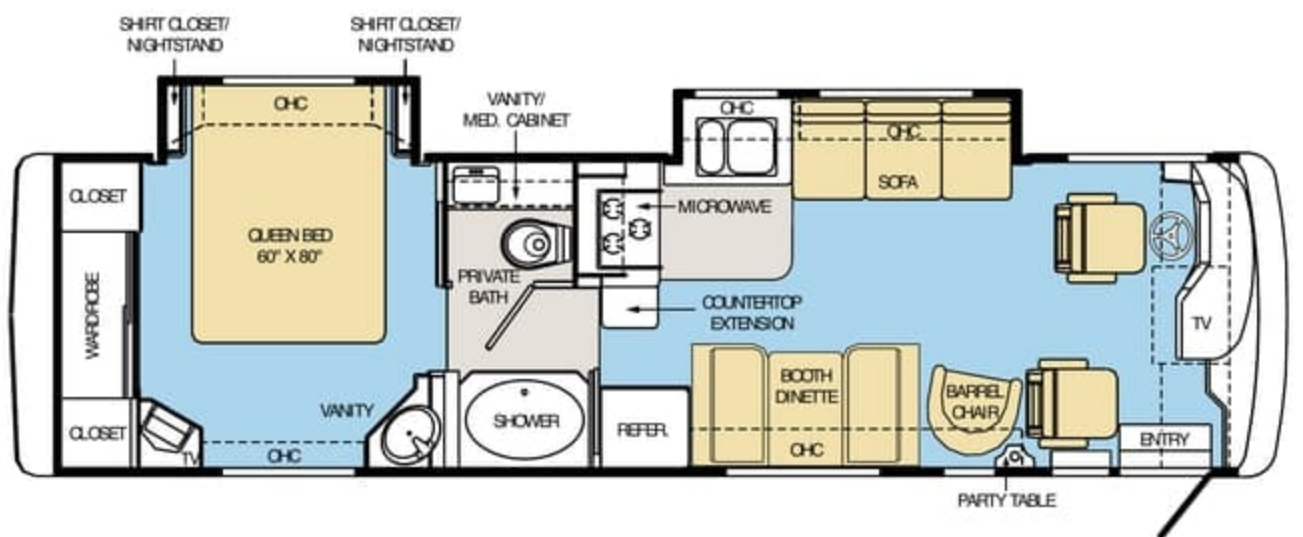

Floorplans

LINOLEUM CARPET

30PBD

32PBD