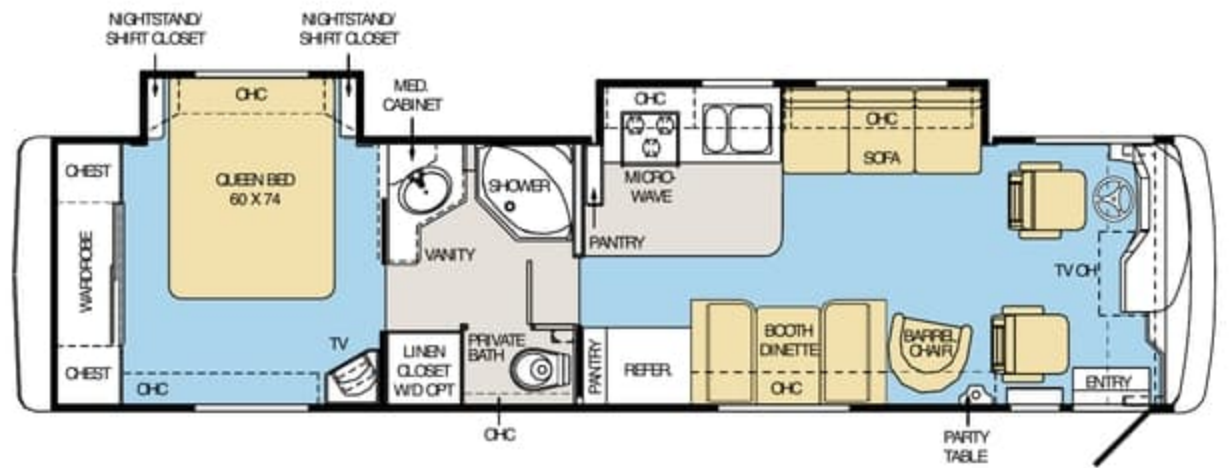

Floorplans

LINOLEUM CARPET

30PBD