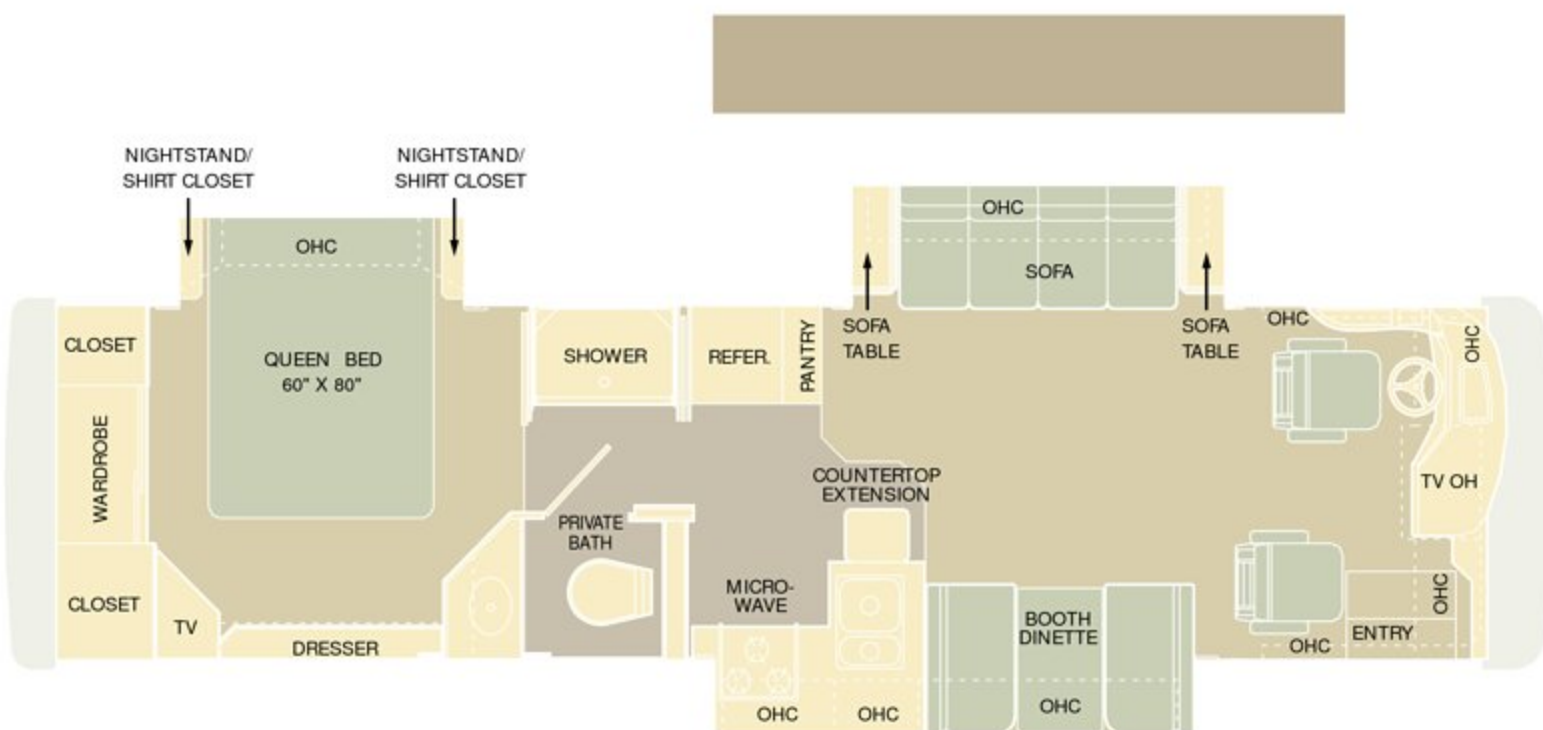

MODEL | 34PST

34PST Options Include:
Fabric Electric Sofa
Fabric or Vinyl Wonder Bed

OPTIONAL ITEMS:

Bath Tub	Fabric Electric Sofa	Fabric or Vinyl Wonder Bed	Fabric or Vinyl Recliner	Freestanding Dinette	Vinyl Sofa

● CARPET
● WOOD PLANK