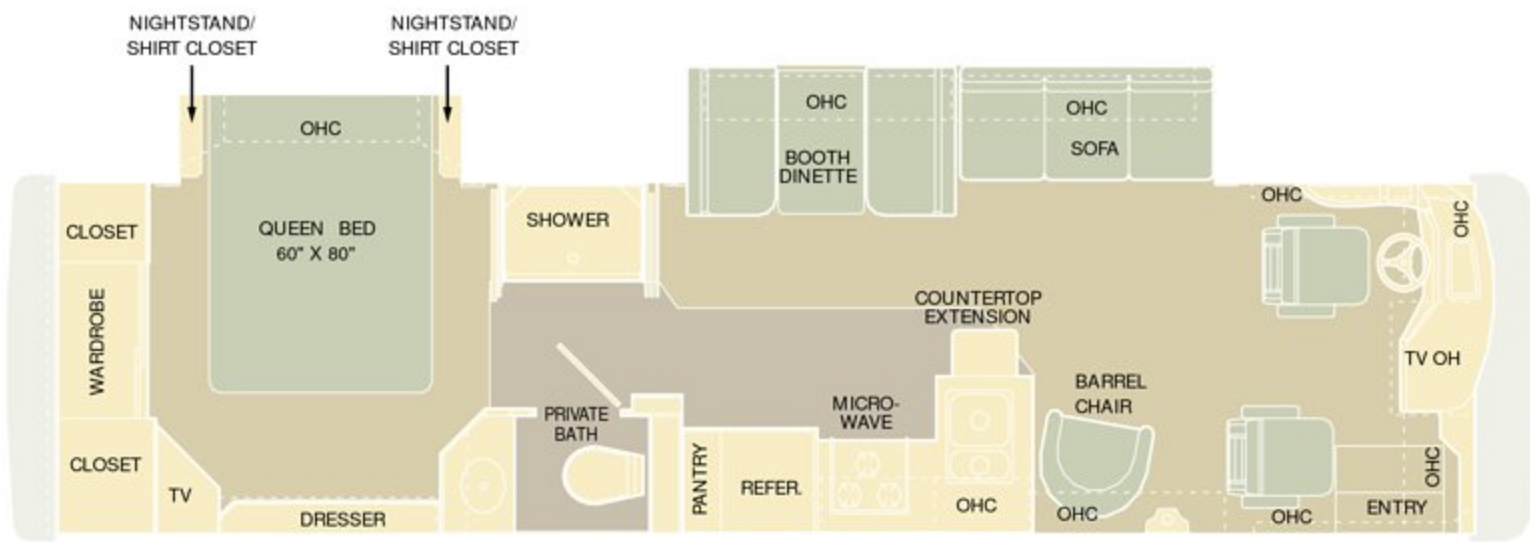

(N/A: 30PBD, 32PBD)
Soft Touch Vinyl Wonder Bed
(N/A: 30PBD, 32PBD)
Soft Touch Vinyl Sofa (30PBD)
Fabric Electric Sofa
(N/A: 30PBD, 32PBD)
Freestanding Dinette with Two
Freestanding Chairs and Two Folding
Chairs (N/A: 34PST, 36PST)
Raised Refrigerator Panel Inserts
Day/Night Pleated Shades in Living Area
and Blackout Shades
in Bedroom

MODEL | 30PBD

30PBD Options Include:
 Bath Tub
 Freestanding Dinette
 Vinyl Sofa

MODEL | 32PBD

32PBD Options Include:
 Fabric or Vinyl Recliner
 Freestanding Dinette

MODEL | 34PDD

34PDD Options Include:
 Fabric Electric Sofa
 Fabric or Vinyl Recliner
 Fabric or Vinyl Wonder Bed
 Freestanding Dinette

MODEL | 34PST

34PST Options Include:
 Fabric Electric Sofa
 Fabric or Vinyl Wonder Bed

OPTIONAL ITEMS:

| | | | | | |
|----------|----------------------|----------------------------|--------------------------|----------------------|------------|
| | | | | | |
| Bath Tub | Fabric Electric Sofa | Fabric or Vinyl Wonder Bed | Fabric or Vinyl Recliner | Freestanding Dinette | Vinyl Sofa |