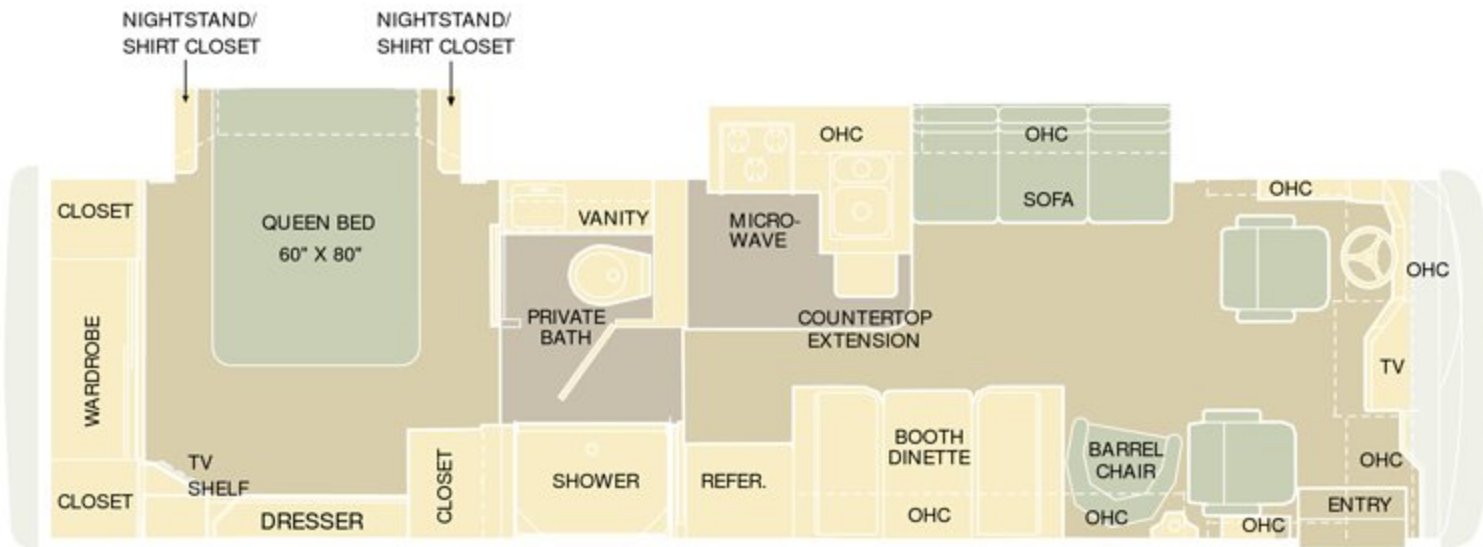

Nylon Carpeting and Pad
in Living Area and Bedroom
Mini Blinds Throughout
Fabric Barrel Chair
(32PBD, 34PDD, 36PBD, 38PBD)
Fabric Sleeper Sofa
Options
Woods: Regal Cherry, Maple or Walnut
Decors: Venetian Taupe (Tan),
Metropolitan View (Taupe), Spa Green
(Green), Urban Landscape (Gray)
Fabric Recliner Chair
(32PBD, 34PDD, 36PBD, 38PBD)
Soft Touch Vinyl Recliner Chair
(32PBD, 34PDD, 36PBD, 38PBD)
Fabric Wonder Bed

(N/A: 30PBD, 32PBD)
Soft Touch Vinyl Wonder Bed
(N/A: 30PBD, 32PBD)
Soft Touch Vinyl Sofa (30PBD)
Fabric Electric Sofa
(N/A: 30PBD, 32PBD)
Freestanding Dinette with Two
Freestanding Chairs and Two Folding
Chairs (N/A: 34PST, 36PST)
Raised Refrigerator Panel Inserts
Day/Night Pleated Shades in Living Area
and Blackout Shades
in Bedroom

MODEL | 30PBD

30PBD Options Include:
 Bath Tub
 Freestanding Dinette
 Vinyl Sofa

MODEL | 32PBD

32PBD Options Include:
 Fabric or Vinyl Recliner
 Freestanding Dinette

MODEL | 34PDD

34PDD Options Include:
 Fabric Electric Sofa
 Fabric or Vinyl Recliner
 Fabric or Vinyl Wonder Bed
 Freestanding Dinette