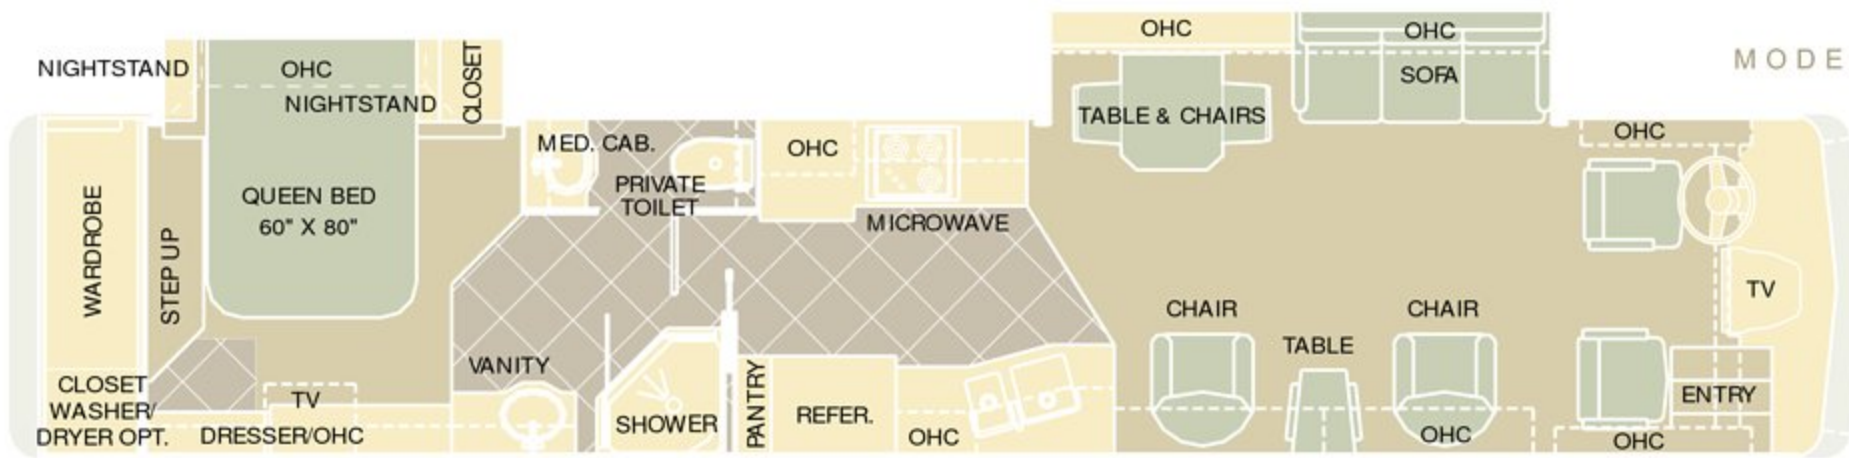

MODEL | 45PBDD

1. 45PBDD Options Include:
2. Bath Tub
   - Booth Dinette
   - King Size Bed
   - Leather Euro Recliner
   - Leather J-Lounge
   - Leather Loveseat
   - Leather Rocker Recliner
   - Leather Sofa
   - Shower Seat
   - Wrap Around Computer Table with Chair