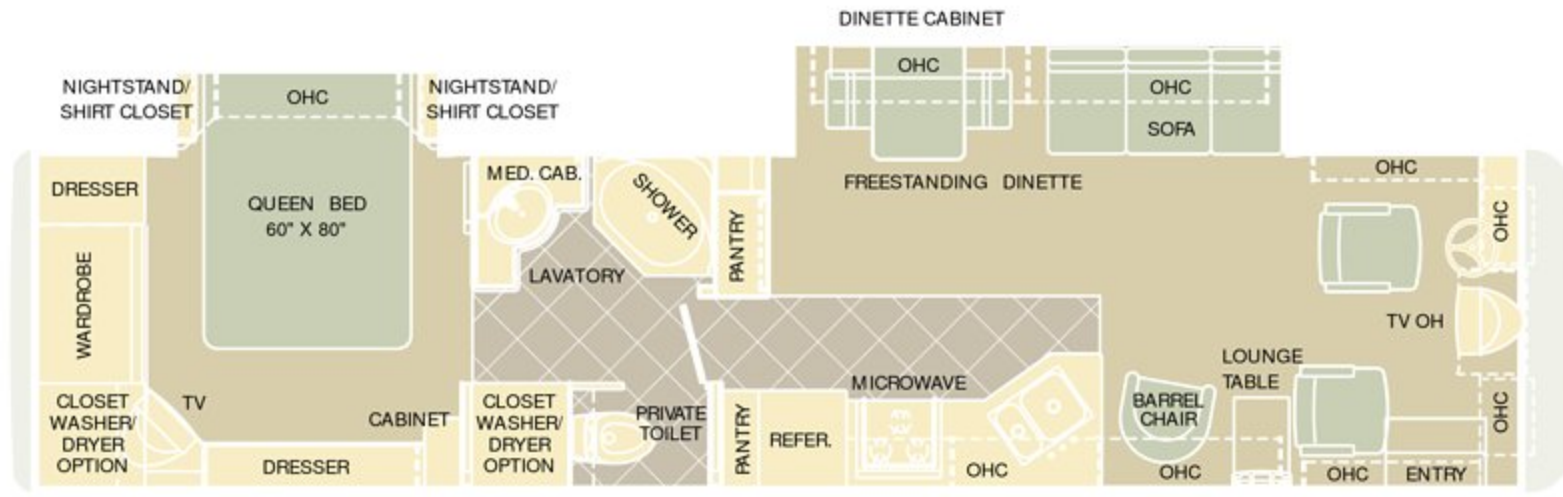

MODEL | 38PBDD

1. 38PBDD Options Include:
2. Bath Tub
   - Booth Dinette
   - Fabric Electric Sofa
   - Fabric or Leather Recliner
   - Fabric Magic Bed Sofa
   - Leather Faced Euro Recliner