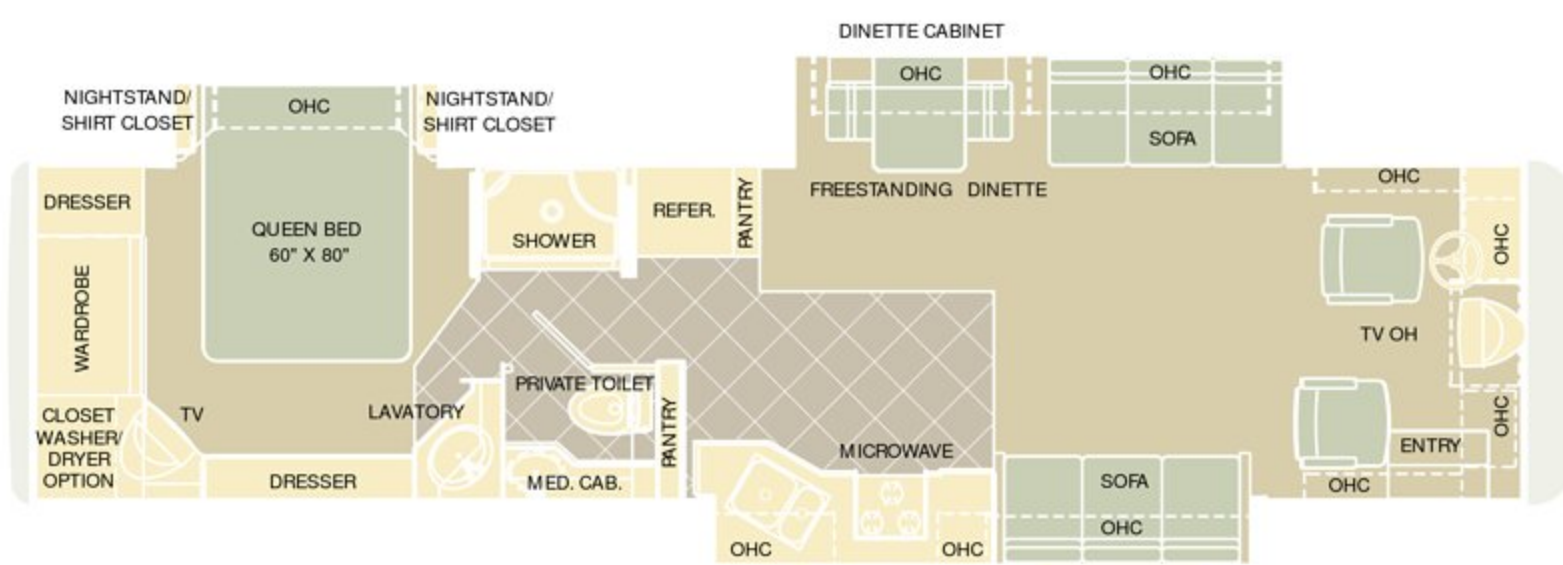

MODEL | 38PST

1. 38PST Options Include:
2. Bath Tub
   - Booth Dinette
   - Fabric Electric Sofa
   - Fabric Magic Bed Sofa
   - Leather Faced J-Lounge
   - Leather Faced Sofa