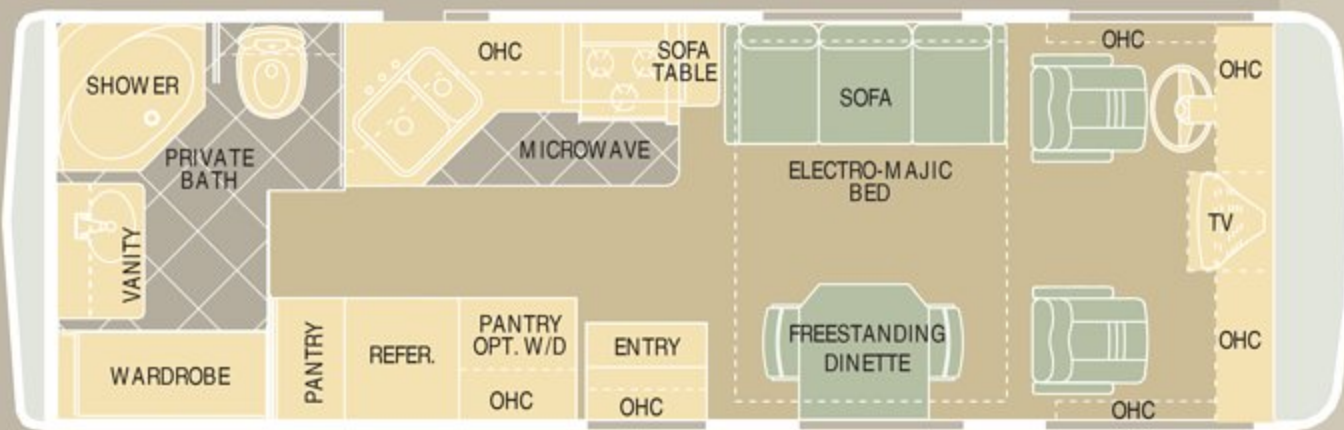

TRAVELER FLOORPLANS

MODEL | 26RK

MODEL | 26RB

MODEL | 26RB2

OPTIONAL ITEMS:

● CARPET
 ● LINOLEUM

Computer Table	Fabric Barrel Chair and Flip-Up Party Table ILO Sofa	Fabric Electric Sofa	Fabric L-Sofa with One Barrel Chair	Soft Touch Vinyl Euro Recliner with Ottoman