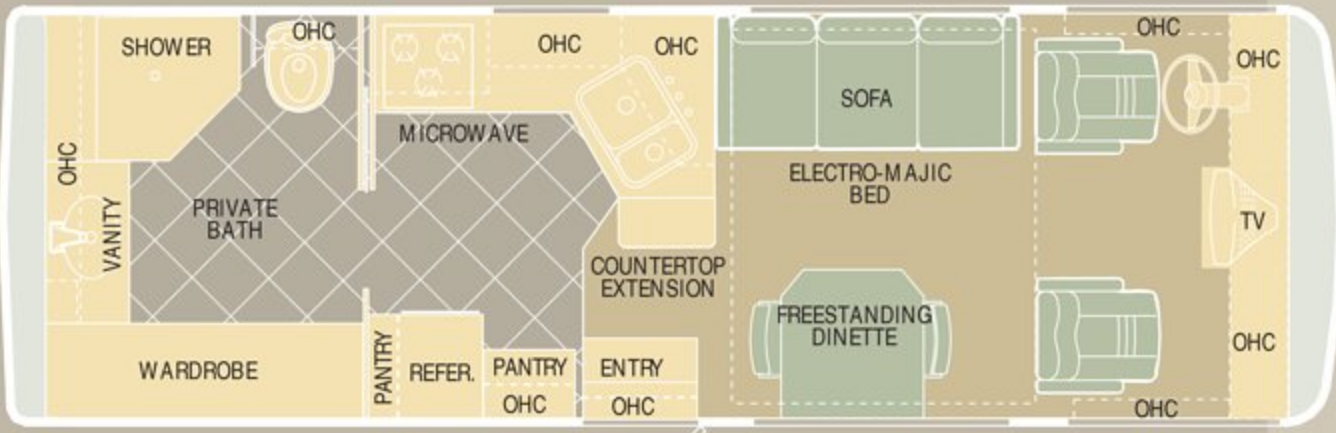

TRAVELER FLOORPLANS

MODEL | 26RK

MODEL | 26RB

MODEL | 26RB2

OPTIONAL ITEMS:

● CARPET
 ● LINOLEUM

Computer Table	Fabric Barrel Chair and Flip-Up Party Table ILO Sofa	Fabric Electric Sofa	Fabric L-Sofa with One Barrel Chair	Soft Touch Vinyl Euro Recliner with Ottoman

MODEL | 26RB3

26RB3 Options Include:
 Fabric Electric Sofa
 Soft Touch Vinyl Euro Recliner
 with Ottoman

MODEL | 28RB

28RB Options Include:
 Computer Table
 Fabric Electric Sofa
 Soft Touch Vinyl Euro Recliner
 with Ottoman