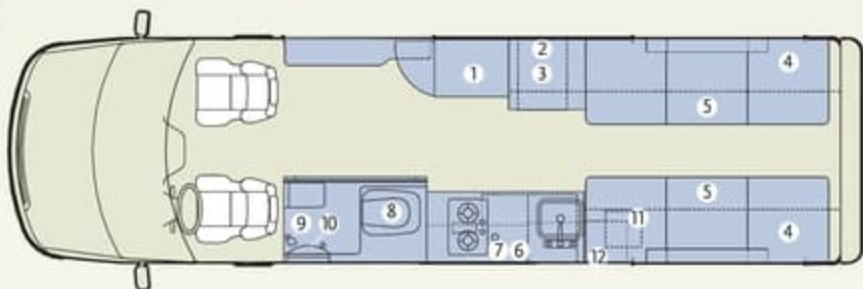

Optional Coach Features

- Firestone Ride Rite Air Springs w/ Compressor
- 13' 2" Fiamma Box Awning
- 2.5 KW Generator Onan (Propane Powered)
- Folding Electric Rear Sofa/Bed w/3 Seat Belts
- A/C 9100 Cold Air Delivered BTU's Coleman Polar Cub with 1800 Watt Heat Strip

The Free Spirit interior offers all the amenities and plenty of storage space. Quality interiors and attention to detail have been the hallmark of Leisure's success for over 25 years.

Leisure TRAVEL

www.leisurevans.com or call 1.877.288.8088

Legend

1) WARDROBE CLOSET
2) MICROWAVE
3) FRIDGE
4) REAR OVERHEAD CABINETS
5) DINETTE
6) OVERHEAD KITCHEN CABINET
7) 2-BURNER STOVE
8) TOILET
9) HAND-HELD SHOWER
10) FLIP-DOWN SINK
11) FOLD-DOWN T.V.
12) DVD PLAYER