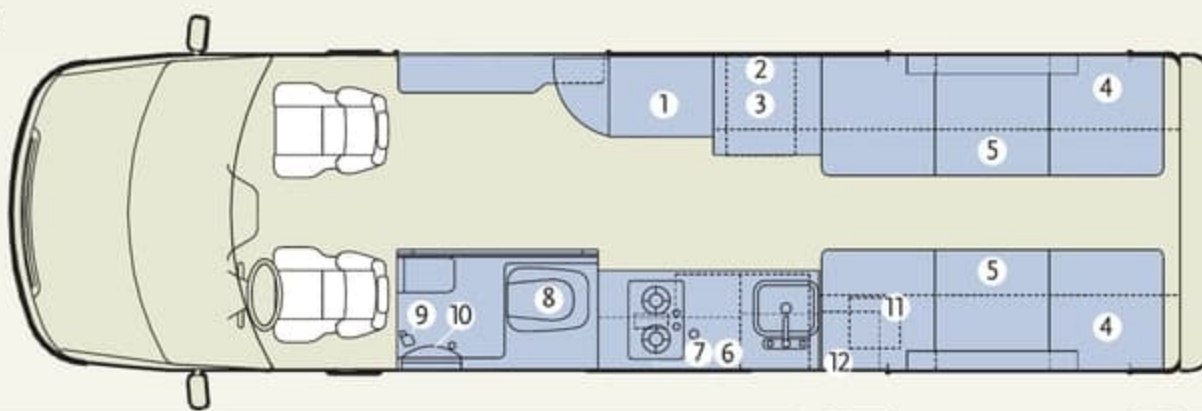

Optional Coach Features

- Firestone Ride Rite Air Springs w/ Compressor
- 13' 2" Fiamma Box Awning
- 2.5 KW Generator Onan (Propane Powered)
- Folding Electric Rear Sofa/Bed w/3 Seat Belts
- A/C 9100 Cold Air Delivered BTU's Coleman Polar Cub with 1800 Watt Heat Strip

The Free Spirit interior offers all the amenities and plenty of storage space. Quality interiors and attention to detail have been the hallmark of Leisure's success for over 25 years.

Leisure
TRAVEL

www.leisurevans.com or
call 1.877.288.8088

Legend

1) WARDROBE CLOSET	5) DINETTE	9) HAND-HELD SHOWER
2) MICROWAVE	6) OVERHEAD KITCHEN CABINET	10) FLIP-DOWN SINK
3) FRIDGE	7) 2-BURNER STOVE	11) FOLD-DOWN T.V.
4) REAR OVERHEAD CABINETS	8) TOILET	12) DVD PLAYER

▲ Standard Floor Plan   Sofa/Bed Floor Plan ▶