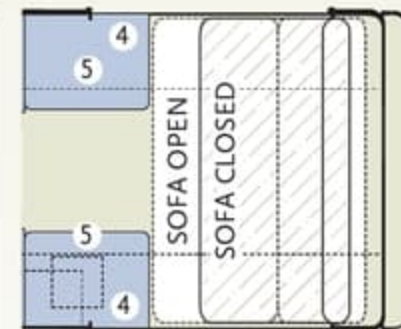

Leisure Travel Vans Inc.
Phone 1.204.822.3009
Fax 1.204.822.5505
sales@leisurevans.com

In Canada:
Hwy 3 East
PO Box 1208
Morden, MB
R6M 1B1

In the United States:
PO Box 68
Walhalla, ND
58282