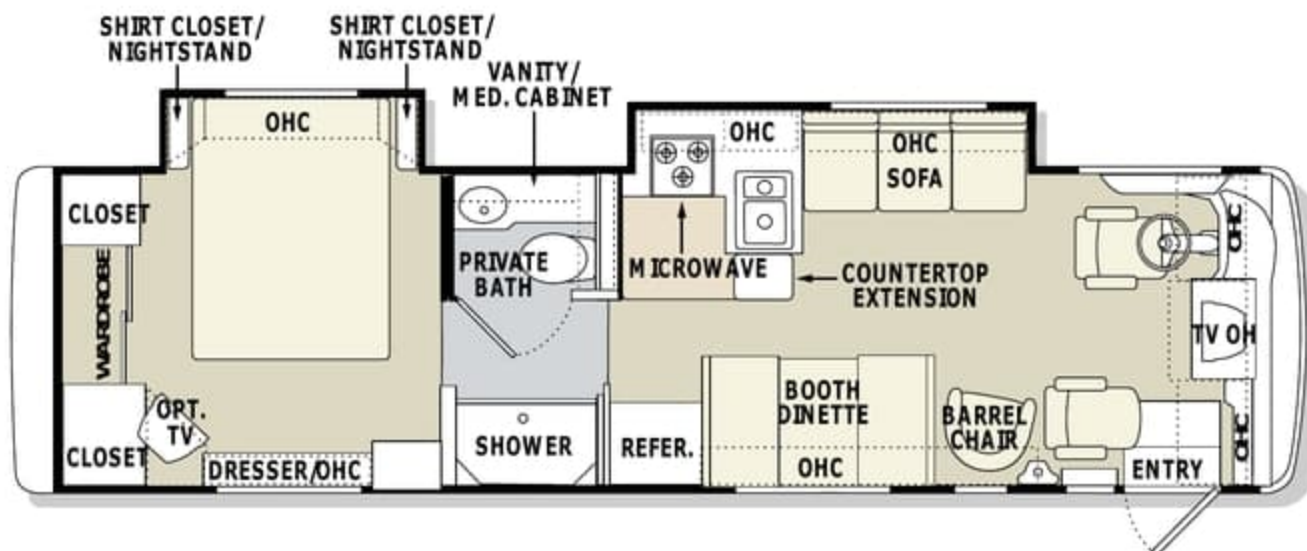

FLOOR CONSTRUCTION:
(BOTTOM TO TOP)

1. Darco
2. Luaun
3. Blue foam
4. 1-1/2" steel tube
5. 5/8" Structurwood™

30PBD

32PBD

**INNOVATION. ENGINEERING.
AND QUALITY THAT LEADS AN INDUSTRY.**

A Monaco coach. It's what other coaches aspire to be. And what other RVers wish they owned. Why? Because our innovative construction features put us years ahead of the rest of the industry. And because our high-quality materials and attention to detail have given us a reputation we live up to every day. Want to know more? A Monaco dealer near you will be happy to show you firsthand. In the meantime, here are a few of the highlights.