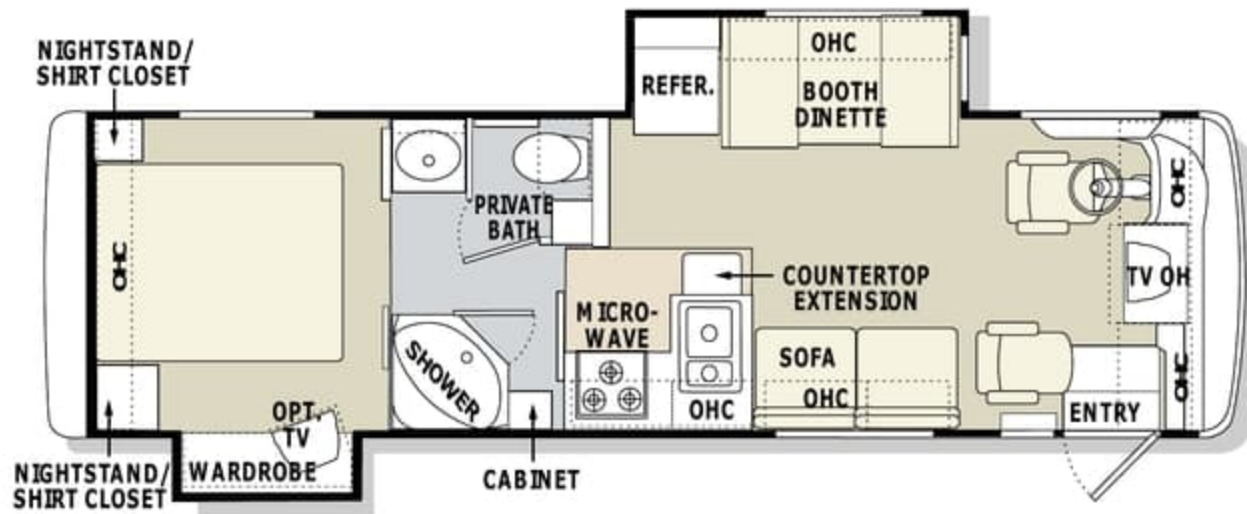

FLOOR CONSTRUCTION:
(BOTTOM TO TOP)

1. Darco
2. Luaun
3. Blue foam
4. 1-1/2" steel tube
5. 5/8" Structurwood™

30PBD

32PBD

**INNOVATION. ENGINEERING.
AND QUALITY THAT LEADS AN INDUSTRY.**

A Monaco coach. It's what other coaches aspire to be. And what other RVers wish they owned. Why? Because our innovative construction features put us years ahead of the rest of the industry. And because our high-quality materials and attention to detail have given us a reputation we live up to every day. Want to know more? A Monaco dealer near you will be happy to show you firsthand. In the meantime, here are a few of the highlights.