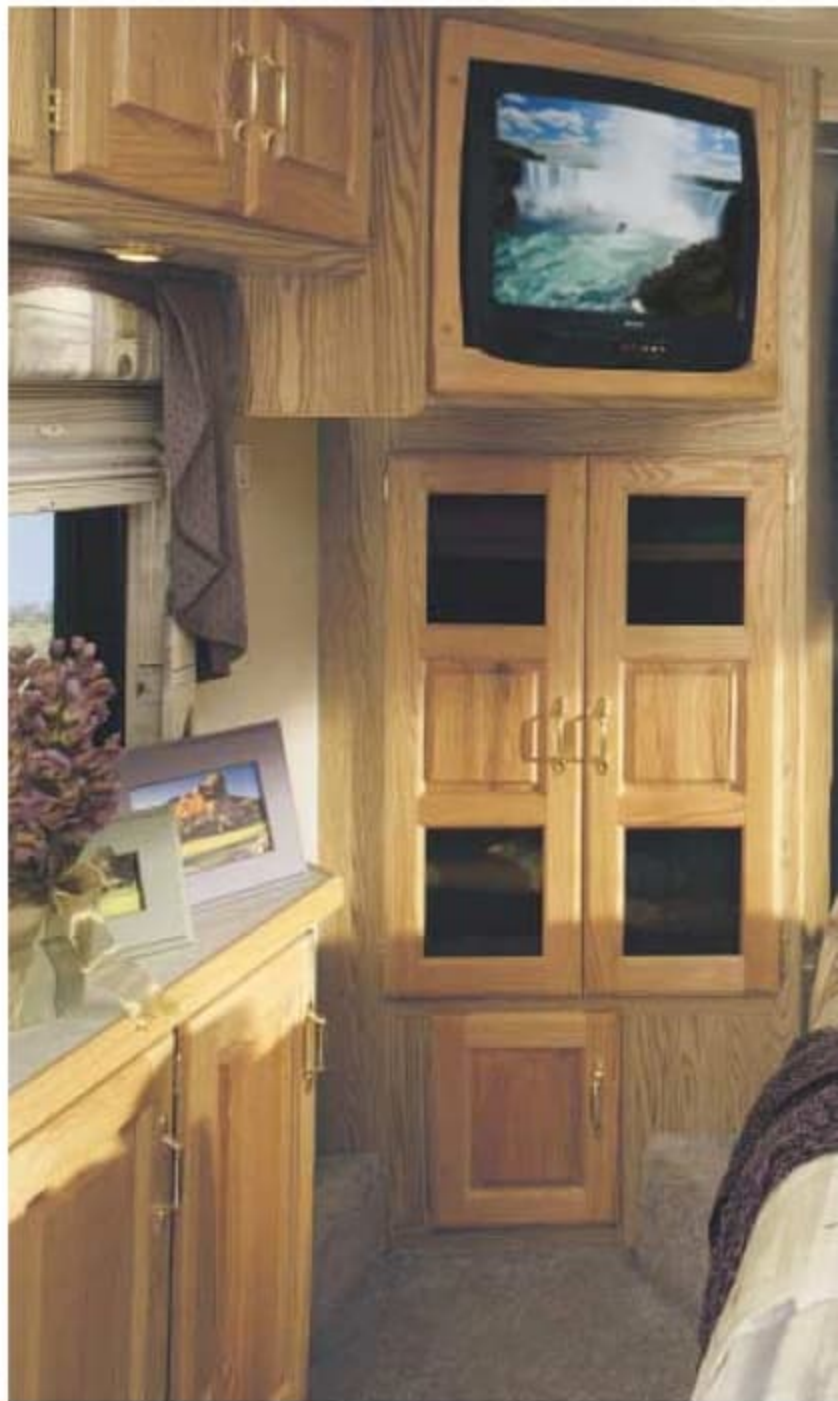

The galley is loaded with features, including a pantry with adjustable shelves and a handy countertop extension, available on most models. The exquisite cabinetry comes in four finishes, with solid wood raised panel doors and brass finished hardware.