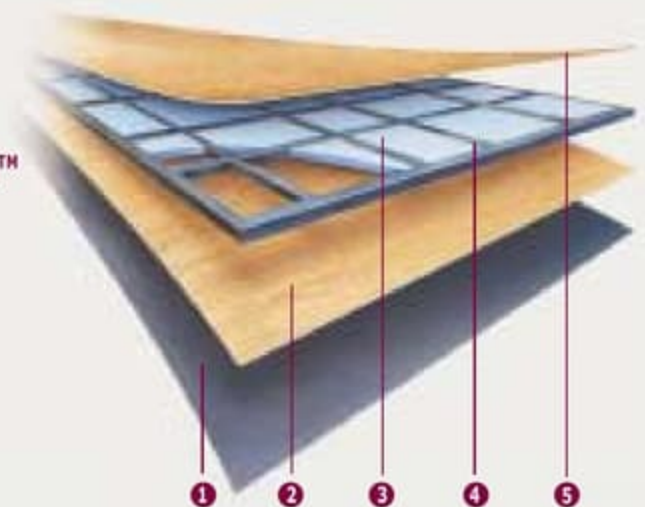

**FLOOR CONSTRUCTION:
(BOTTOM TO TOP)**

1. Darco
2. Luaun
3. Blue foam
4. 1-1/2" steel tube
5. 5/8" Structurwood™