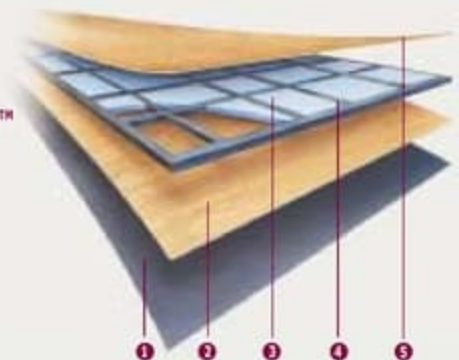

FLOOR CONSTRUCTION:
(BOTTOM TO TOP)

1. Darco
2. Luaun
3. Blue foam
4. 1-1/2" steel tube
5. 5/8" Structurwood™

30PBD

32PBD

**INNOVATION. ENGINEERING.
AND QUALITY THAT LEADS AN INDUSTRY.**

A Monaco coach. It's what other coaches aspire to be. And what other RVers wish they owned. Why? Because our innovative construction features put us years ahead of the rest of the industry. And because our high-quality materials and attention to detail have given us a reputation we live up to every day. Want to know more? A Monaco dealer near you will be happy to show you firsthand. In the meantime, here are a few of the highlights.