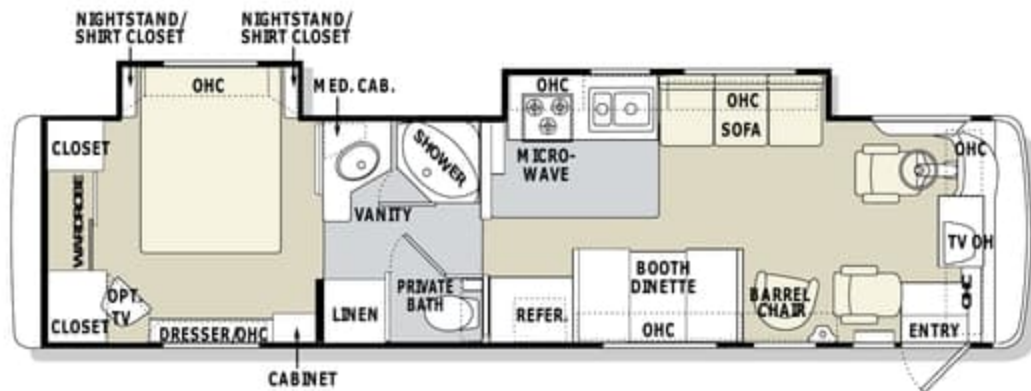

34PDD

36PBD

THE ROOF STRUCTURE CONSISTS OF:
(TOP TO BOTTON)

1. Peaked aluminum roof
2. Luauun backing
3. Thick, tapered bead foam insulation
4. Aluminum double I-beam superstructure filled with fiberglass insulation
5. Vapor barrier
6. Structure foam: thermal insulative barrier
7. 1/2" bead foam insulation
8. Foam padding for extra insulation
9. Padded vinyl ceiling