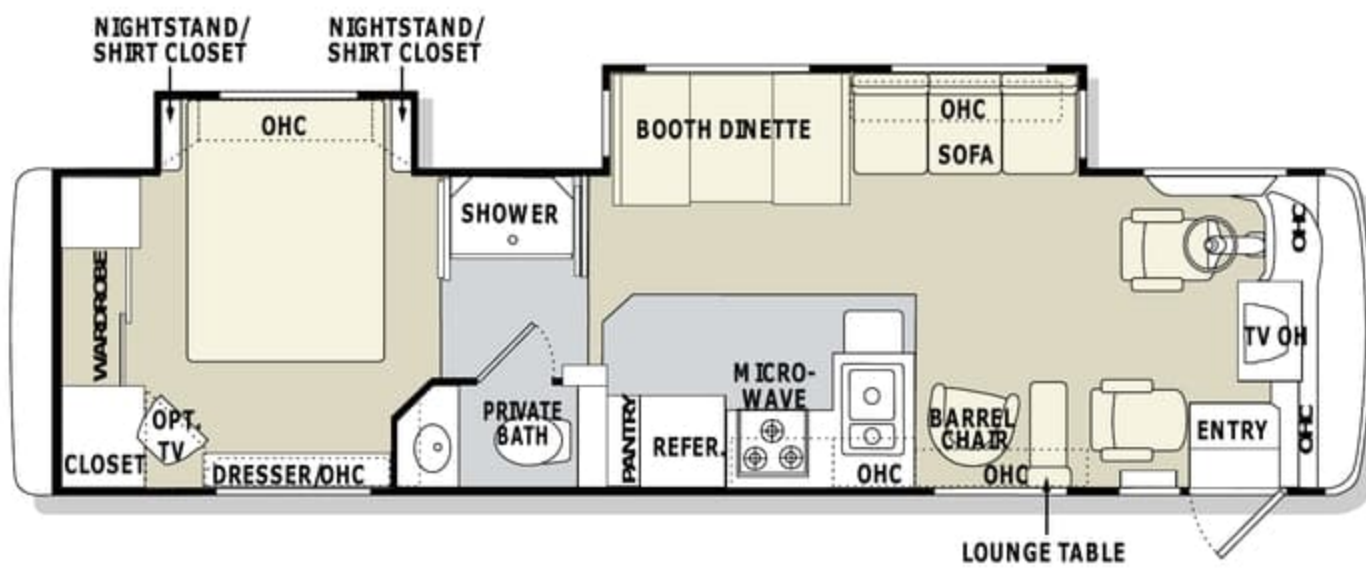

34PDD

36PBD

THE ROOF STRUCTURE CONSISTS OF:
(TOP TO BOTTOM)

1. Peaked aluminum roof
2. Luaun backing
3. Thick, tapered bead foam insulation
4. Aluminum double I-beam superstructure filled with fiberglass insulation
5. Vapor barrier
6. Structure foam: thermal insulative barrier
7. 1/2" bead foam insulation
8. Foam padding for extra insulation
9. Padded vinyl ceiling