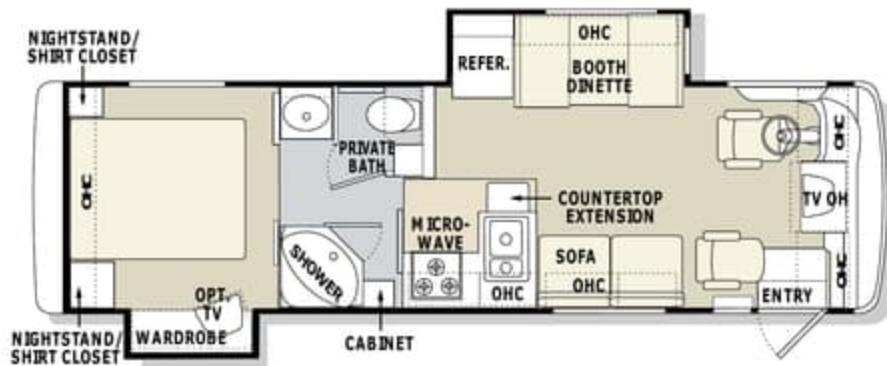

30PBD

32PBD

INNOVATION. ENGINEERING. AND QUALITY THAT LEADS AN INDUSTRY.

A Monaco coach. It's what other coaches aspire to be. And what other RVers wish they owned. Why? Because our innovative construction features put us years ahead of the rest of the industry. And because our high-quality materials and attention to detail have given us a reputation we live up to every day. Want to know more? A Monaco dealer near you will be happy to show you firsthand. In the meantime, here are a few of the highlights.

FLOOR CONSTRUCTION:
(BOTTOM TO TOP)

1. Darco
2. Luaun
3. Blue foam
4. 1-1/2" steel tube
5. 5/8" Structurwood™