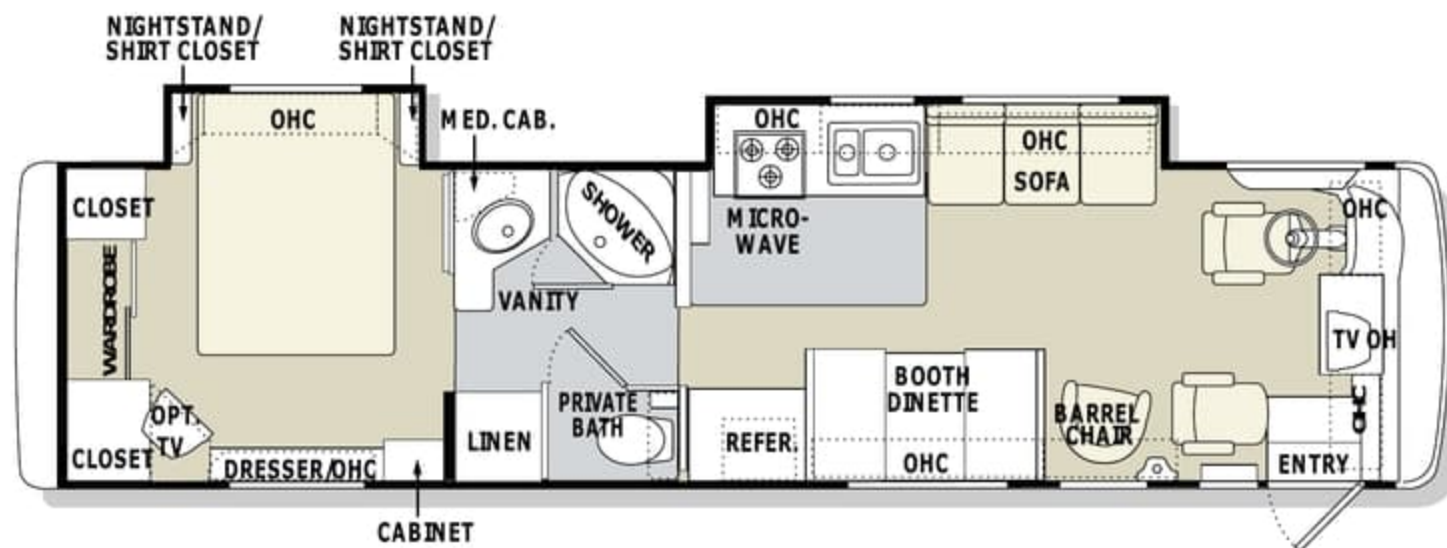

34PDD

36PBD

THE ROOF STRUCTURE CONSISTS OF:
(TOP TO BOTTOM)

1. Peaked aluminum roof
2. Luaun backing
3. Thick, tapered bead foam insulation
4. Aluminum double I-beam superstructure filled with fiberglass insulation
5. Vapor barrier
6. Structure foam: thermal insulative barrier
7. 1/2" bead foam insulation
8. Foam padding for extra insulation
9. Padded vinyl ceiling