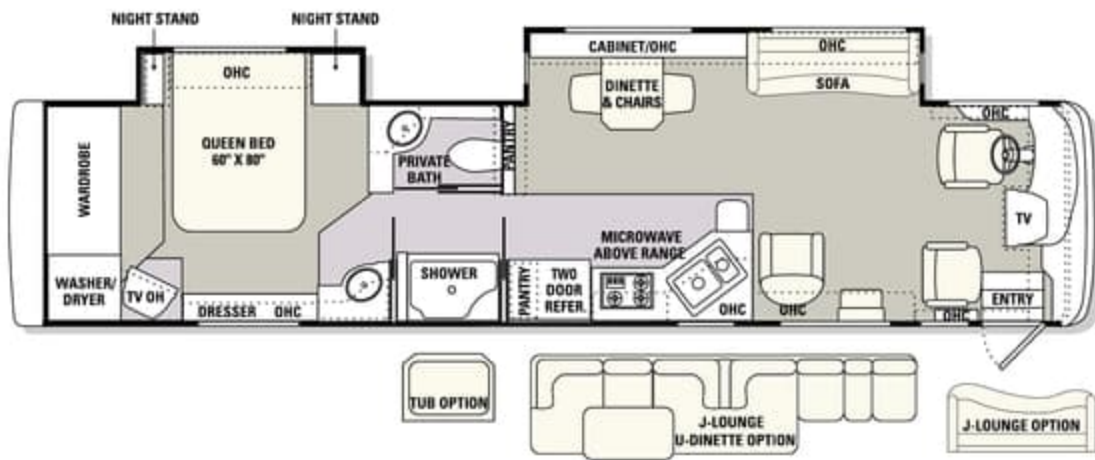

# 2003 floorplans

38 JACK

38 BISHOP

38 EARL

\*CLOSED BATH OPTION AVAILABLE.

Carpet
  Tile

40 CHANCELLOR

40 LEGACY