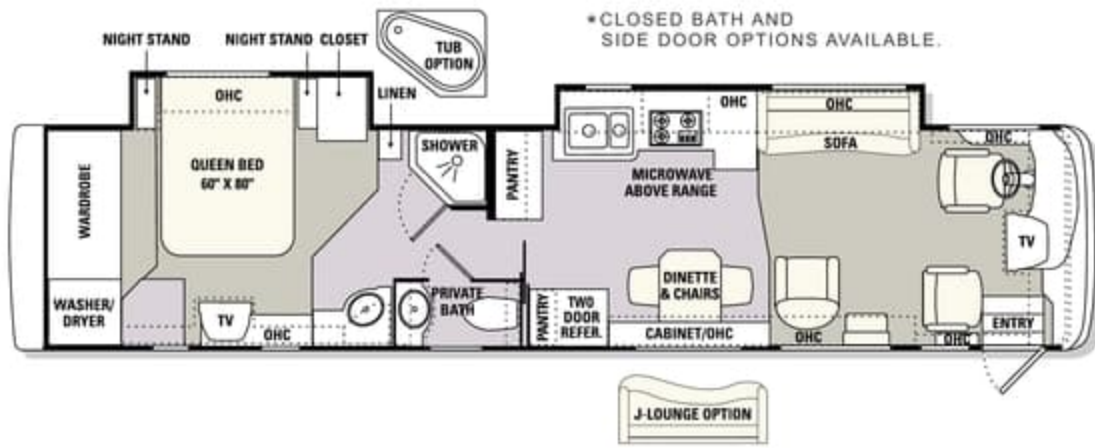

# 2003 floorplans

38 JACK

38 BISHOP

38 EARL

\*CLOSED BATH OPTION AVAILABLE.

Carpet
  Tile

40 CHANCELLOR

40 LEGACY