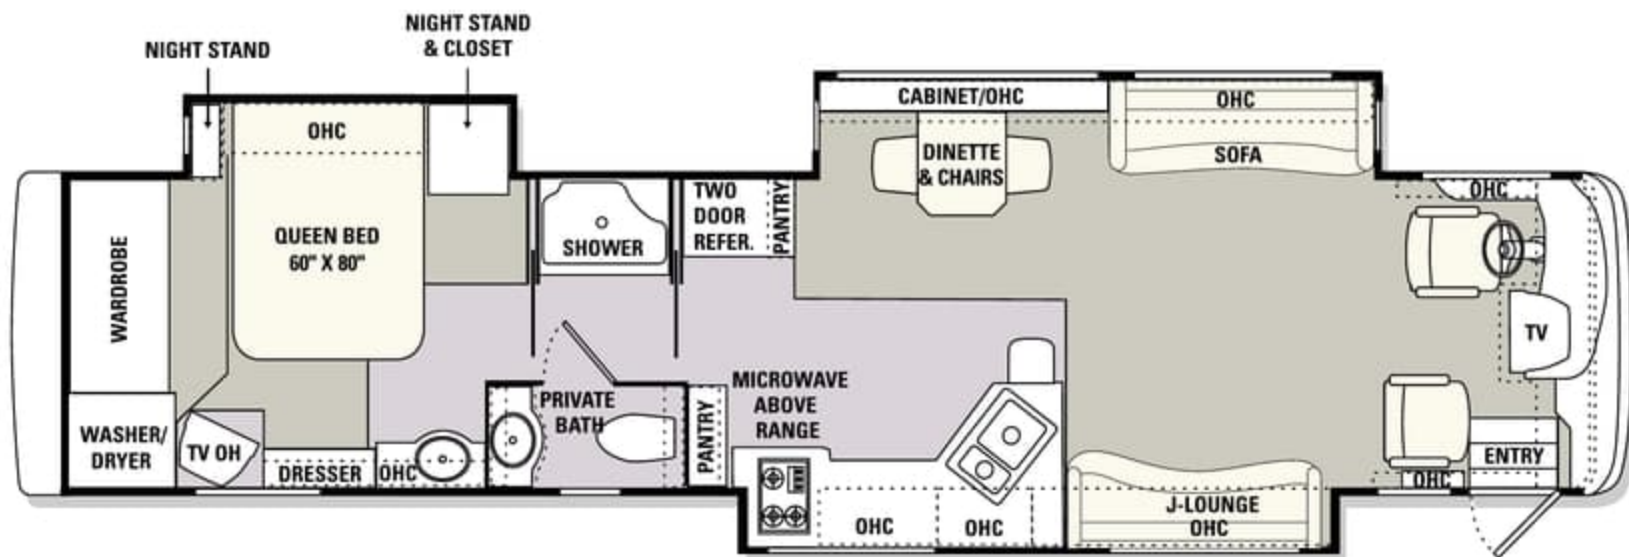

40 BARONESS

42 PRINCESS

42 DUTCHESS

42 REGAL