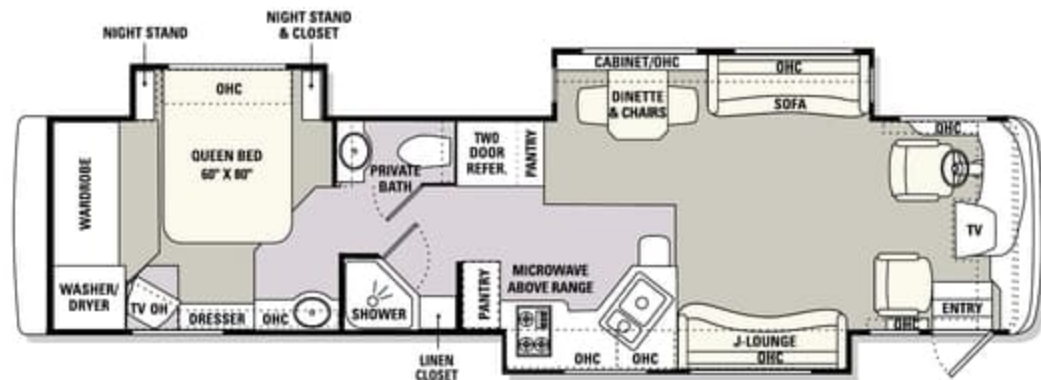

# 2003 floorplans

38 JACK

38 BISHOP

38 EARL

\* CLOSED BATH OPTION AVAILABLE.