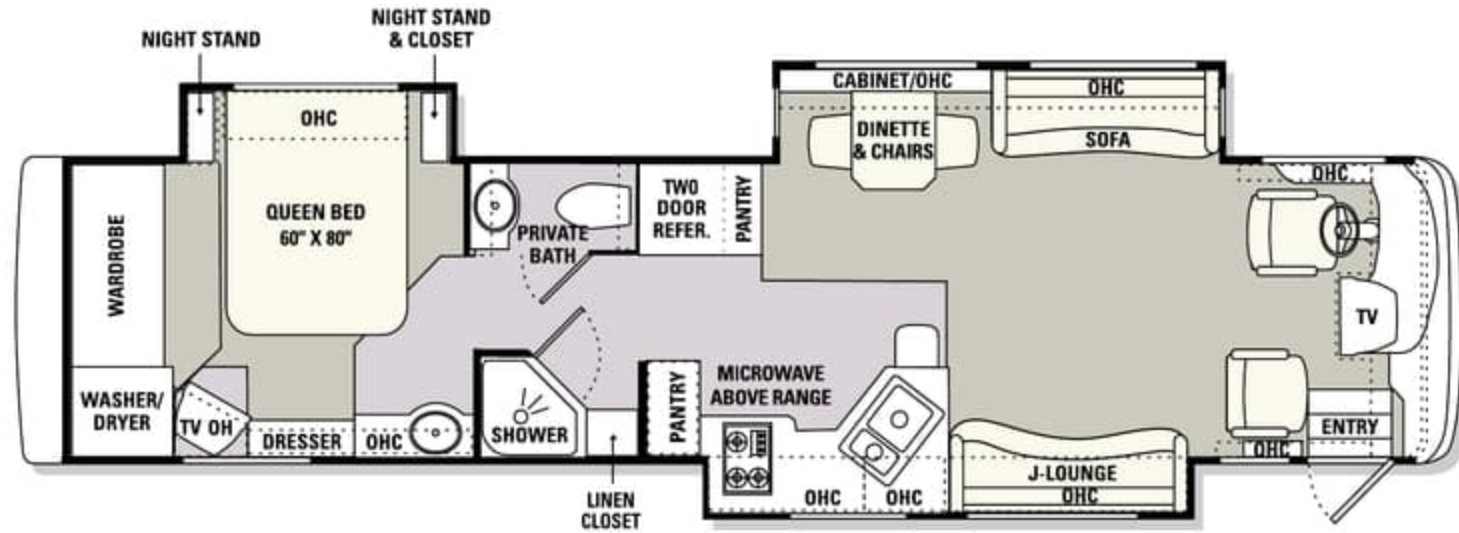

# 2003 floorplans

38 JACK

38 BISHOP

38 EARL

\*CLOSED BATH OPTION AVAILABLE.

Carpet
  Tile

40 CHANCELLOR

40 LEGACY