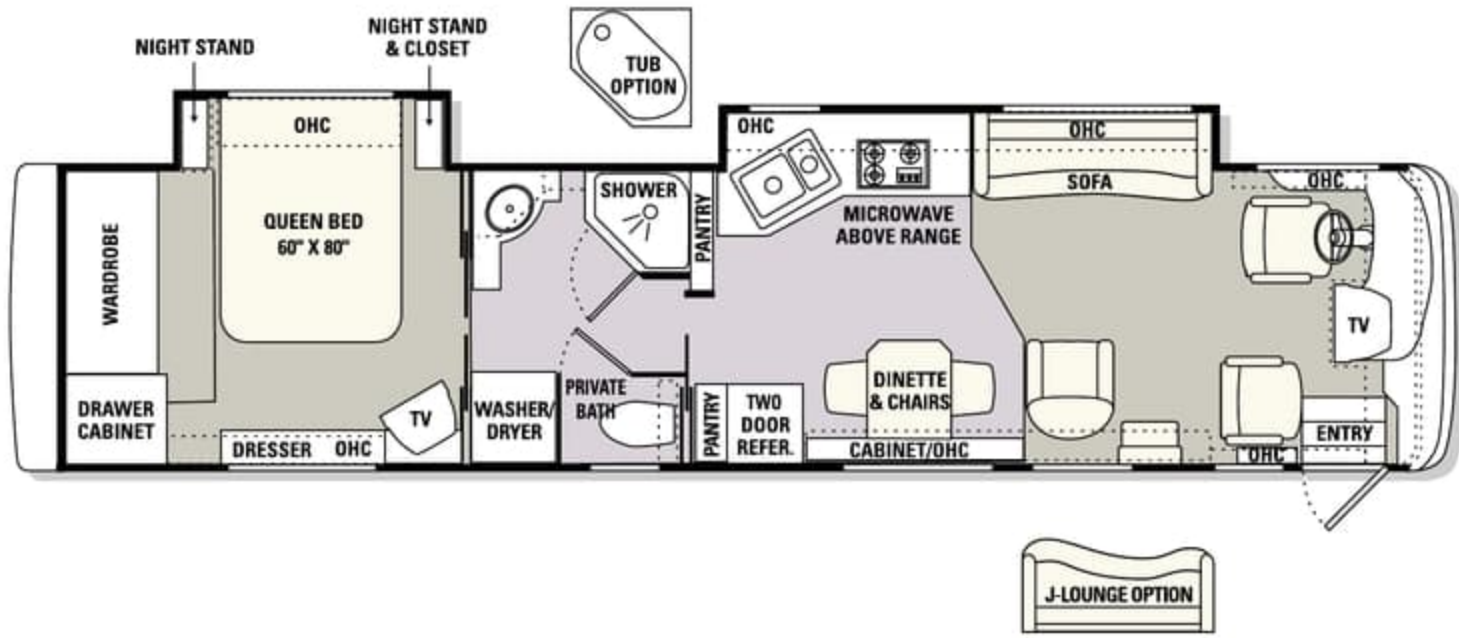

2003 floorplans

38 JACK