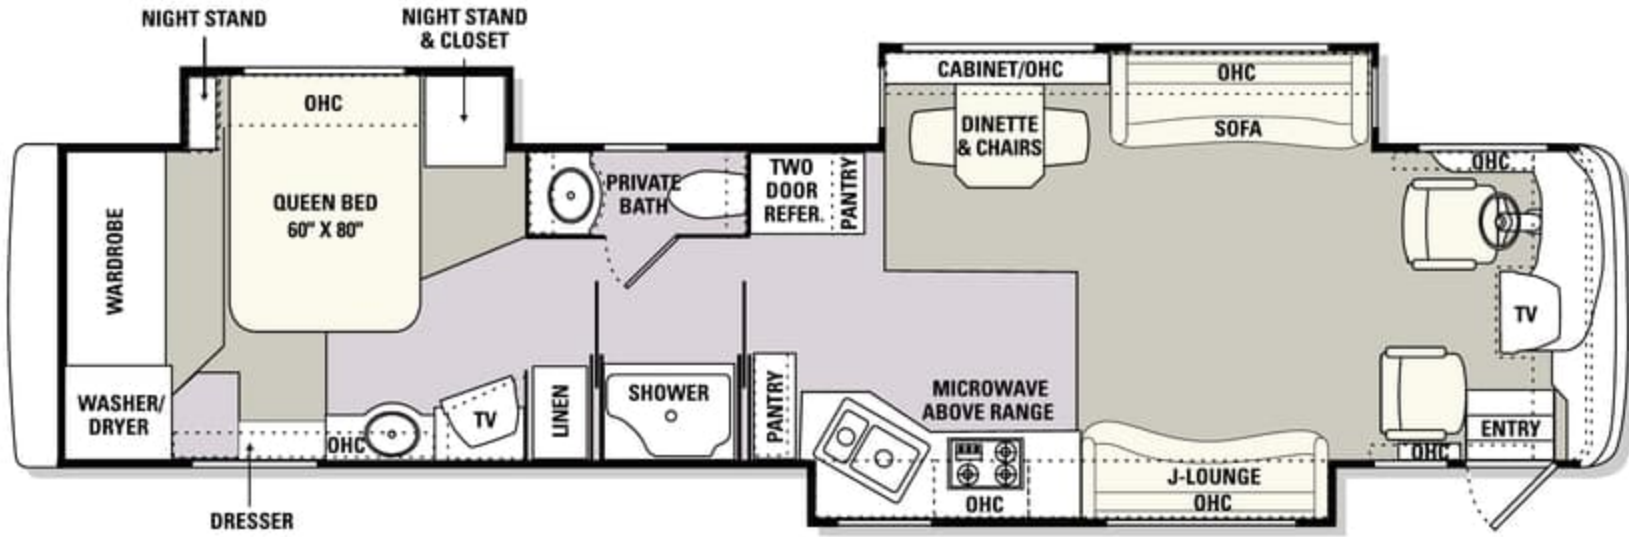

42 DUTCHESS