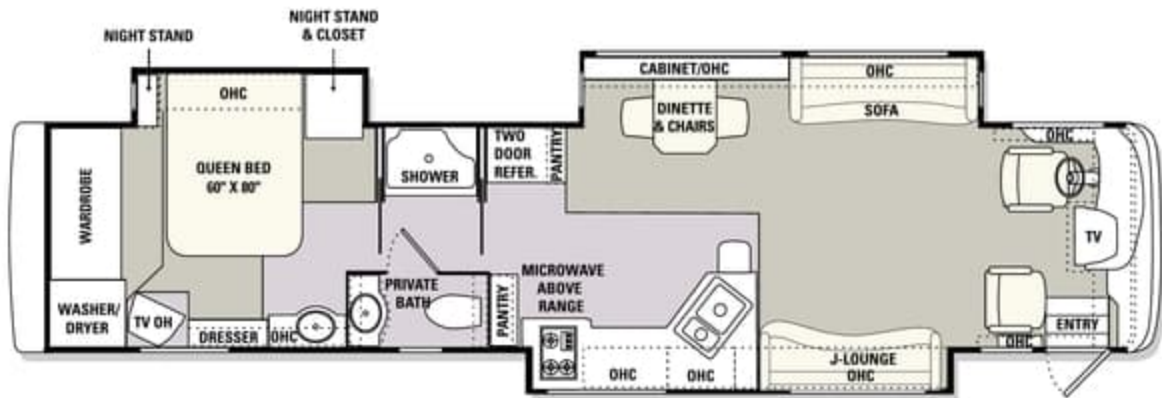

42 DUTCHESS

42 REGAL