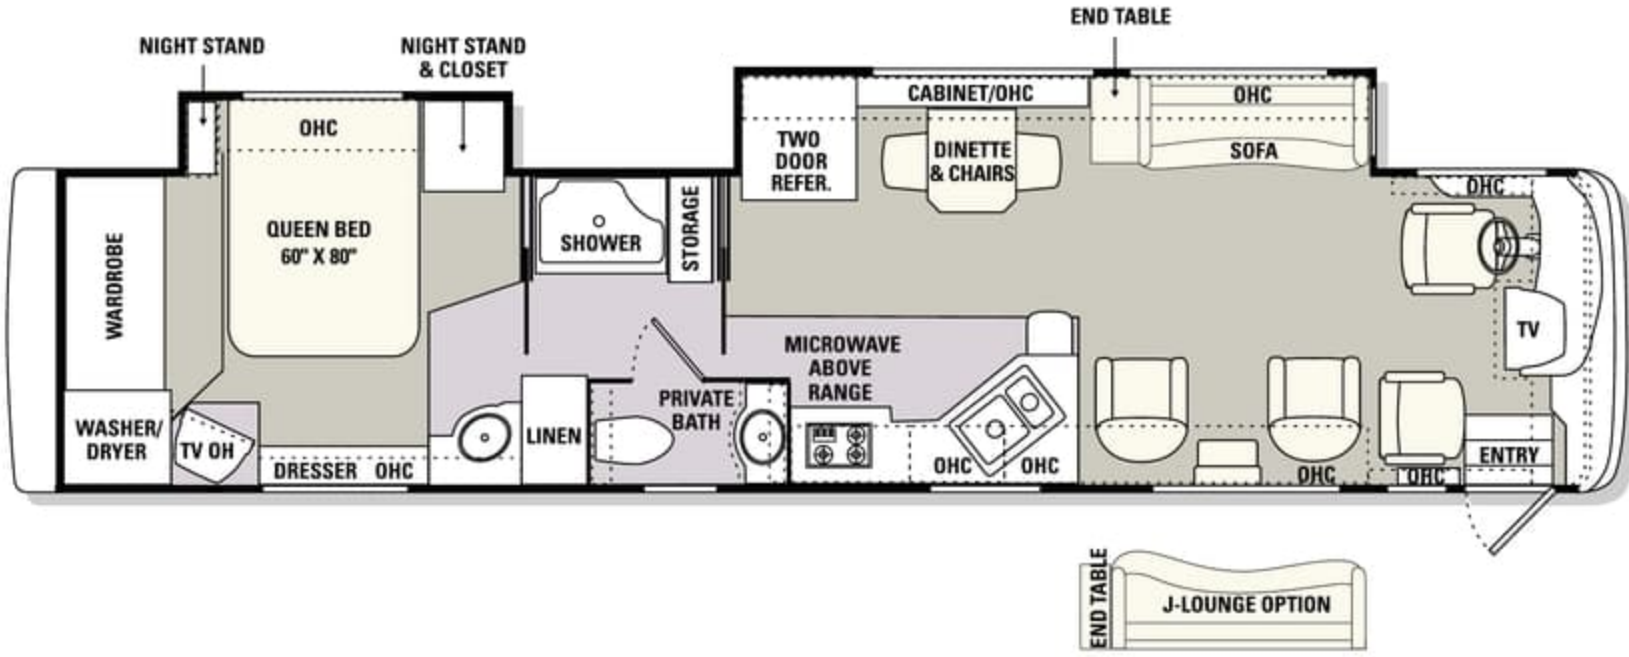

42 PRINCESS