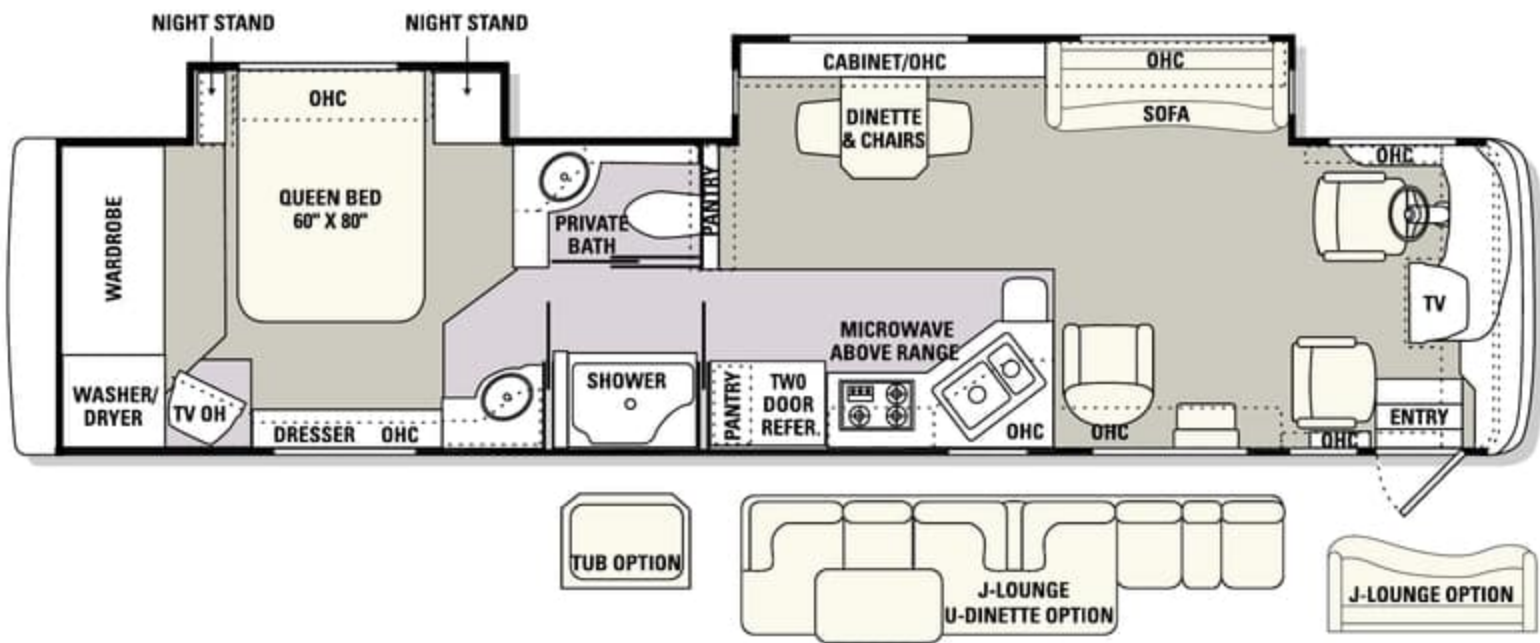

Carpet
 Tile

40 CHANCELLOR

40 LEGACY

40 REGENT