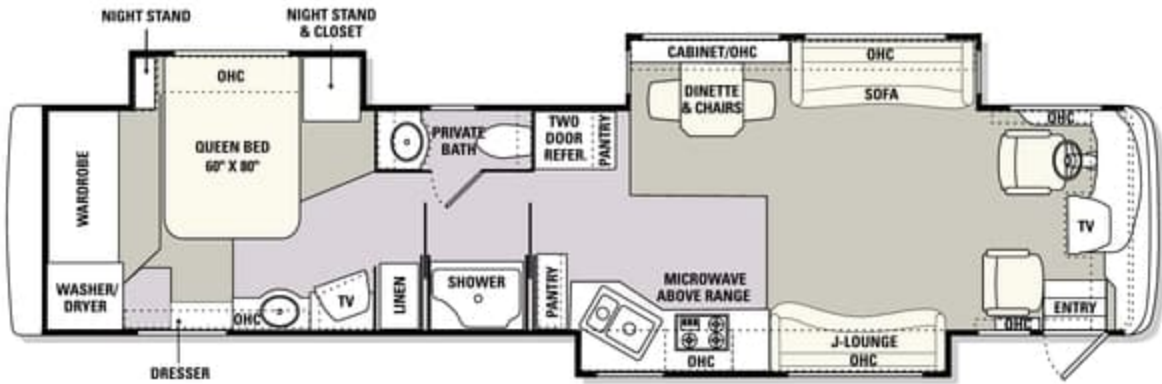

42 DUTCHESS