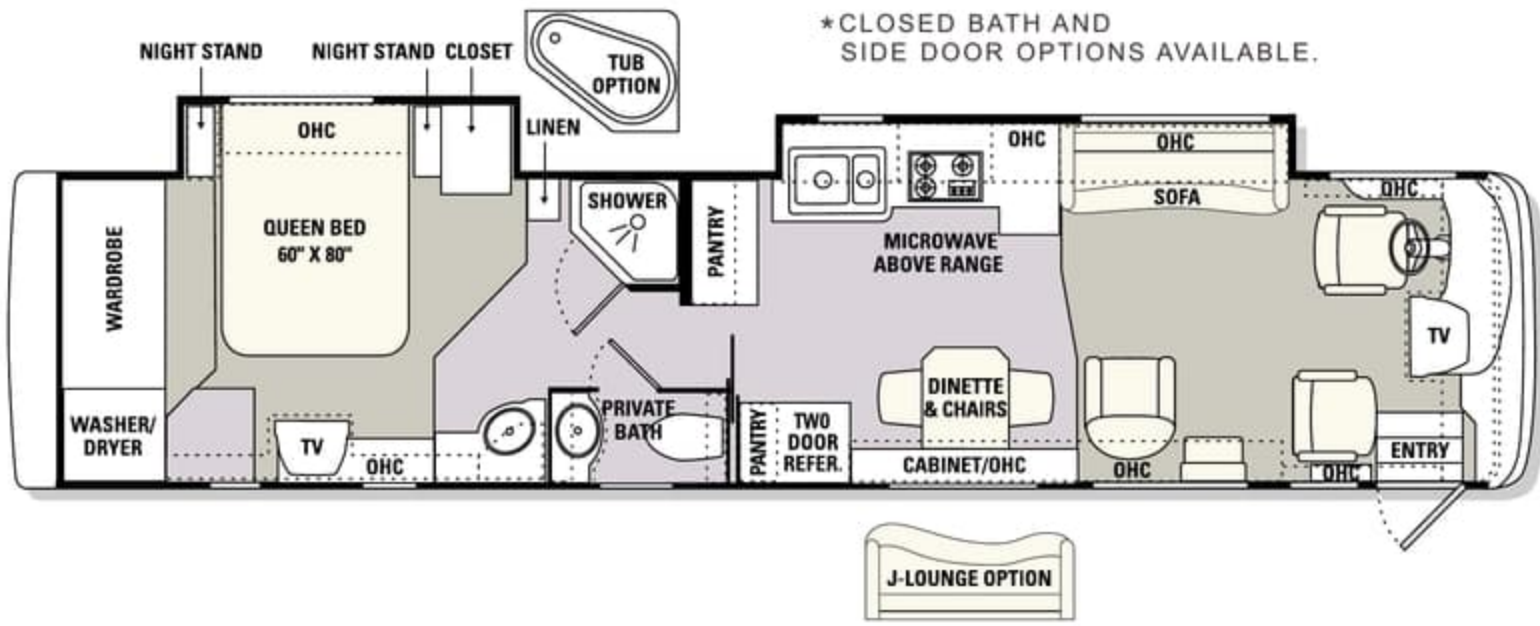

Carpet
 Tile

40 CHANCELLOR