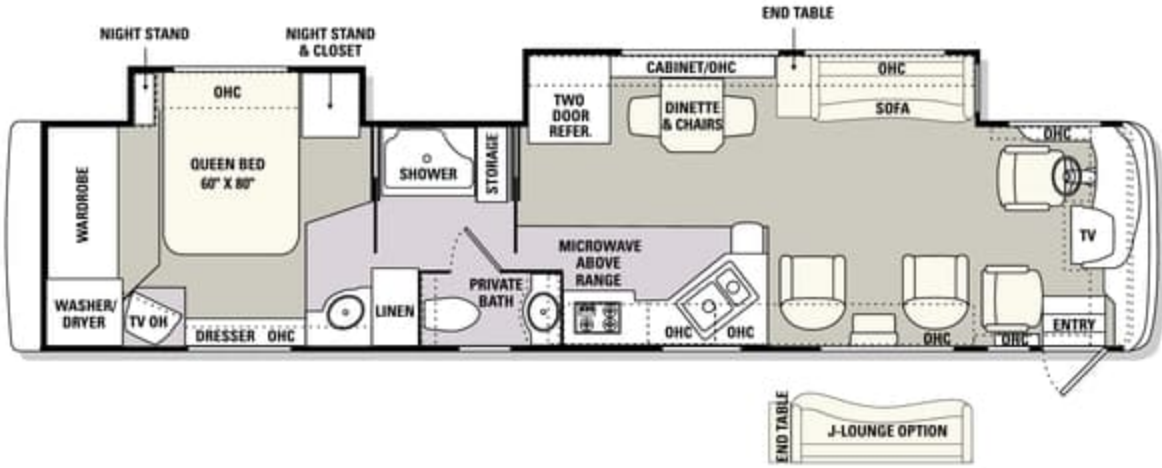

40 BARONESS

42 PRINCESS