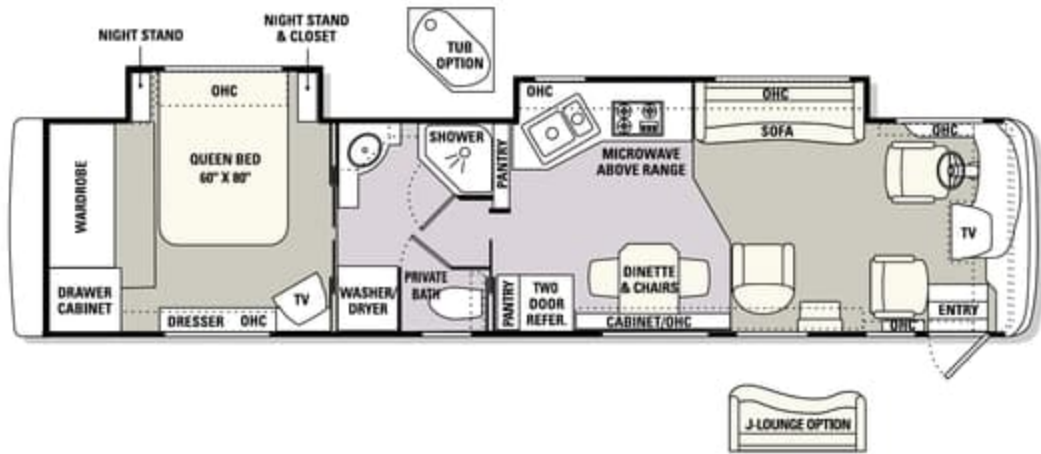

# 2003 floorplans

38 JACK

38 BISHOP

38 EARL

\* CLOSED BATH OPTION AVAILABLE.