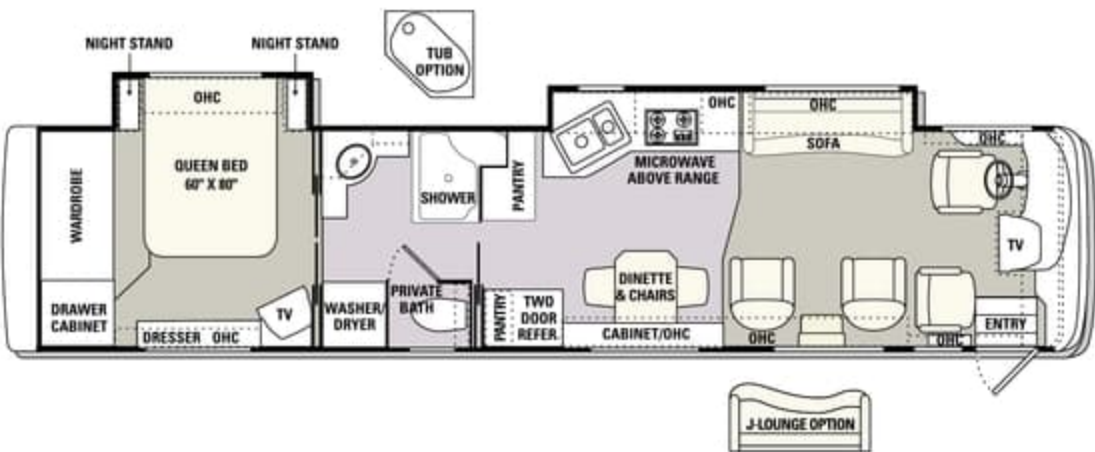

Carpet
 Tile

40 CHANCELLOR

40 LEGACY

40 REGENT