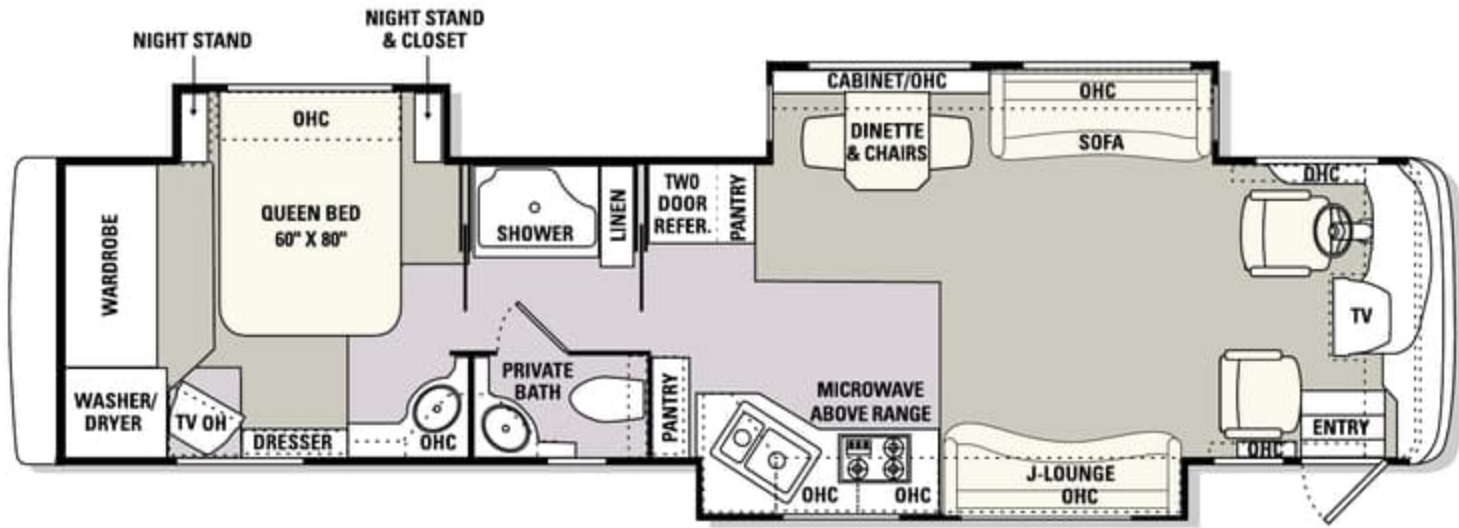

2003 floorplans

38 JACK

38 BISHOP

38 EARL

*CLOSED BATH OPTION AVAILABLE.