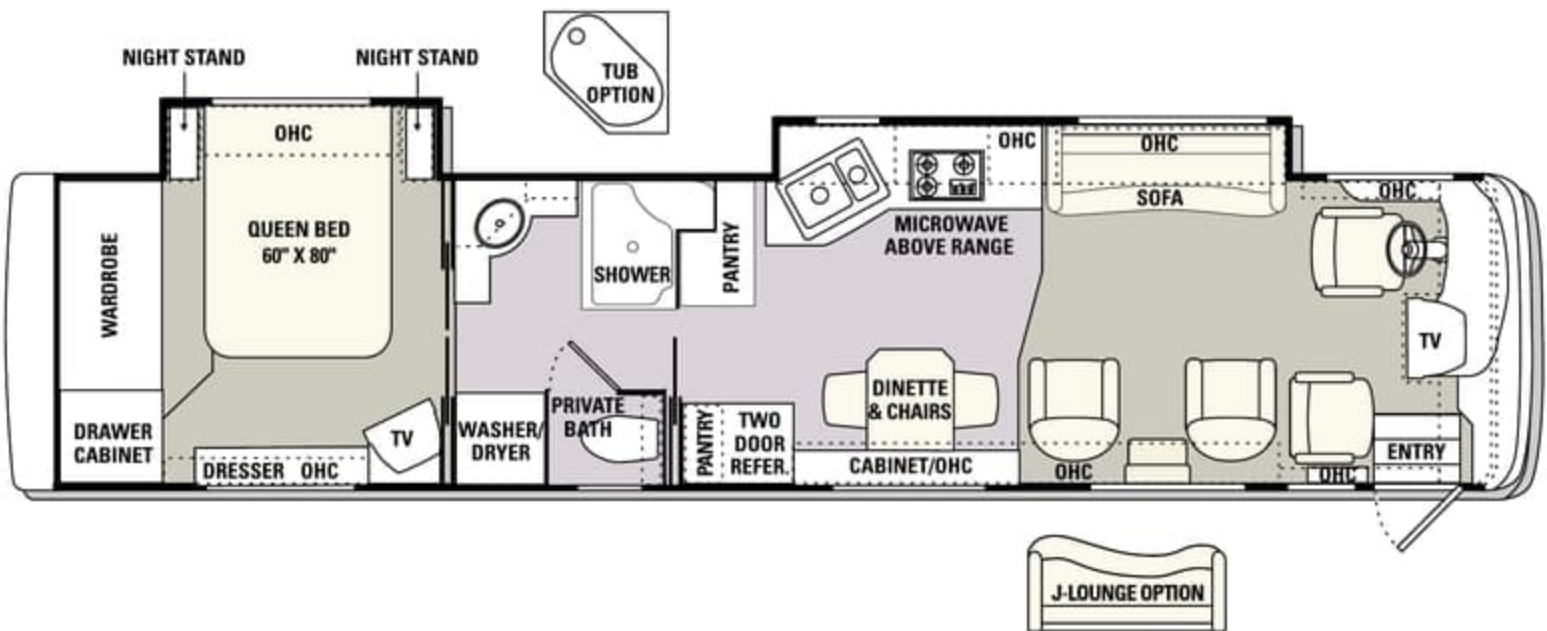

Carpet
 Tile

40 CHANCELLOR

40 LEGACY

40 REGENT