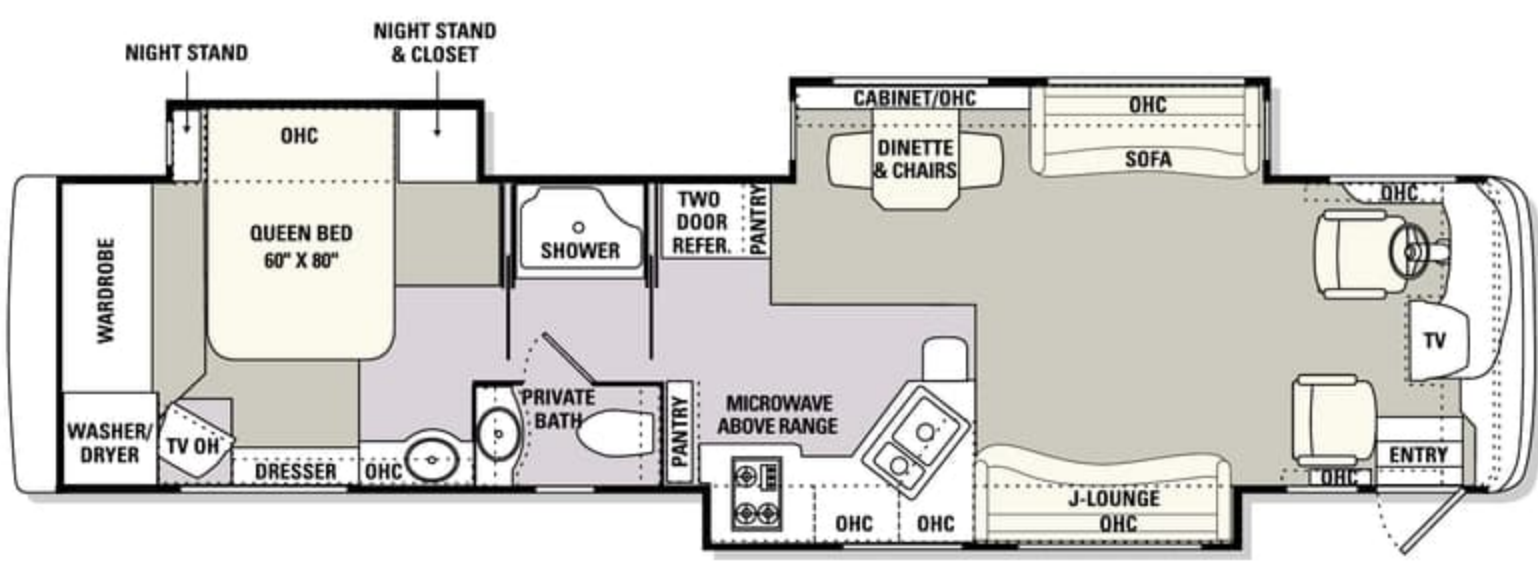

40 BARONESS