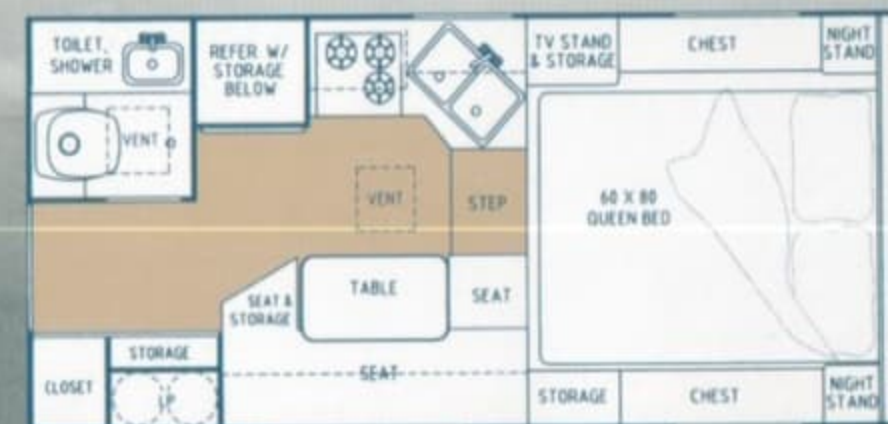

SAFETY

GFI Protected Receptacles	S	S
Smoke Detector	S	S
Carbon Monoxide and LP Gas Detectors	S	S
Egress Vent/Cabover	S	S
Entry Assist Handle	S	S
Fire Extinguisher	S	S
Backup and Tail Lights	S	S
Lower Door Window	0	0
Ladder	S	S

Maverick 1000