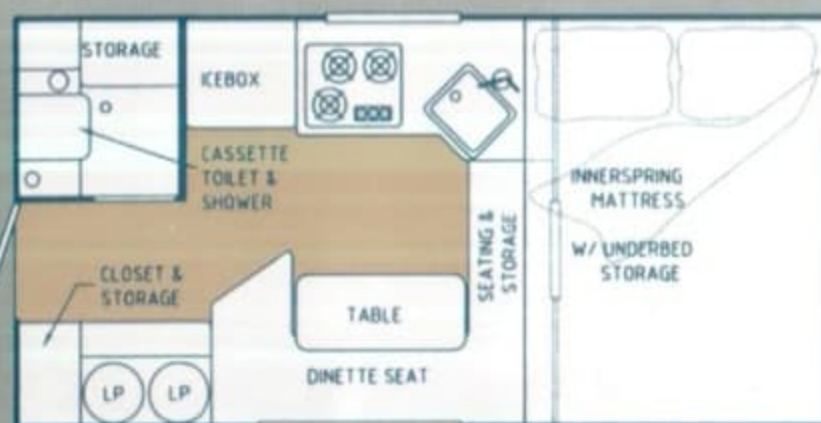

SPECIFICATIONS	B-600	B-800	B-1200	B-1250 SB	B-1500
Gross Dry Weight (lbs.)	1004	1126	1265	1325	1577
Exterior Length Overall	11' 0"	11' 4"	12' 10"	12' 10"	14' 4"
Exterior Width	6' 5"	7' 2"	7' 2"	7' 2"	7' 2"
Box Length	7' 4"	6' 9"	8' 0"	8' 0"	9' 6"
Box Width	36"	48"	48"	48"	48"
Dakota Optional Box Width	N/A	44"	44"	44"	N/A
Total Height Closed	4' 8"	5' 4"	5' 4"	5' 4"	5' 4"
Interior Height	6' 4"	6' 4"	6' 4"	6' 4"	6' 4"
Cabover Bed Size	46" x 72"	60" x 80"	60" x 80"	60" x 80"	60" x 80"
Dinette Bed Size	20" x 69"	21" x 62"	36" x 72"	36" x 72"	36" x 72"
Full Size Entrance Door	STD	STD	STD	STD	STD
Door Height	5' 7"	5' 7"	5' 7"	5' 7"	5' 7"
Fresh Water Tank (Gal.)	5	16	16	16	16
Converter w/Charger (AMP)	12	12	12	12	25

2003 BRONCO SOFT SIDE TRUCK CAMPERS

Bronco 600

Bronco 800

Bronco 1200/1250 SB

Bronco 1500

SPECIFICATIONS	B-600	B-800	B-1200	B-1250 SB	B-1500
Gross Dry Weight (lbs.)	1004	1126	1265	1325	1577
Exterior Length Overall	11' 0"	11' 4"	12' 10"	12' 10"	14' 4"
Exterior Width	6' 5"	7' 2"	7' 2"	7' 2"	7' 2"
Box Length	7' 4"	6' 9"	8' 0"	8' 0"	9' 6"
Box Width	36"	48"	48"	48"	48"
Dakota Optional Box Width	N/A	44"	44"	44"	N/A
Total Height Closed	4' 8"	5' 4"	5' 4"	5' 4"	5' 4"
Interior Height	6' 4"	6' 4"	6' 4"	6' 4"	6' 4"
Cabover Bed Size	46" x 72"	60" x 80"	60" x 80"	60" x 80"	60" x 80"
Dinette Bed Size	20" x 69"	21" x 62"	36" x 72"	36" x 72"	36" x 72"
Full Size Entrance Door	STD	STD	STD	STD	STD
Door Height	5' 7"	5' 7"	5' 7"	5' 7"	5' 7"
Fresh Water Tank (Gal.)	5	16	16	16	16
Converter w/Charger (AMP)	12	12	12	12	25