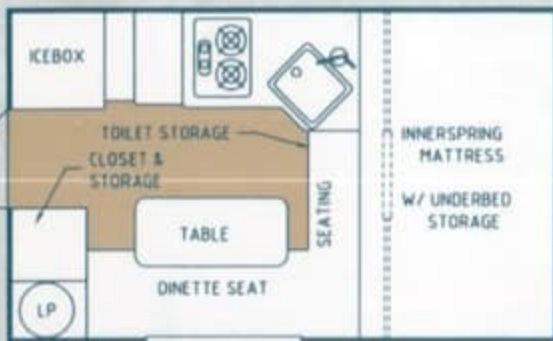

Bronco 600

SPECIFICATIONS	B-600	B-800	B-1200	B-1250 SB	B-1500
Gross Dry Weight (lbs.)	1004	1126	1265	1325	1577
Exterior Length Overall	11' 0"	11' 4"	12' 10"	12' 10"	14' 4"
Exterior Width	6' 5"	7' 2"	7' 2"	7' 2"	7' 2"
Box Length	7' 4"	6' 9"	8' 0"	8' 0"	9' 6"
Box Width	36"	48"	48"	48"	48"
Dakota Optional Box Width	N/A	44"	44"	44"	N/A
Total Height Closed	4' 8"	5' 4"	5' 4"	5' 4"	5' 4"
Interior Height	6' 4"	6' 4"	6' 4"	6' 4"	6' 4"
Cabover Bed Size	46" x 72"	60" x 80"	60" x 80"	60" x 80"	60" x 80"
Dinette Bed Size	20" x 69"	21" x 62"	36" x 72"	36" x 72"	36" x 72"
Full Size Entrance Door	STD	STD	STD	STD	STD
Door Height	5' 7"	5' 7"	5' 7"	5' 7"	5' 7"
Fresh Water Tank (Gal.)	5	16	16	16	16
Converter w/Charger (AMP)	12	12	12	12	25

FEATURES AND OPTIONS