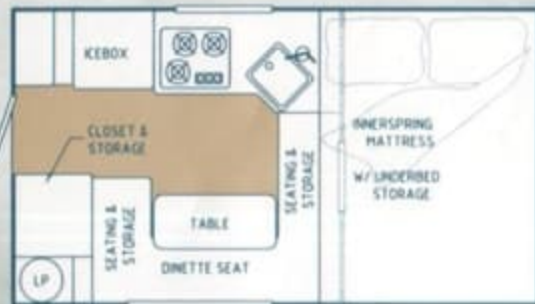

Palomino

2003 TRUCK CAMPERS

Palomino

2003 TRUCK CAMPERS

Bronco 600

Bronco 800

Bronco 1200/1250 SB

Bronco 1500

SPECIFICATIONS	B-600	B-800	B-1200	B-1250 SB	B-1500
Gross Dry Weight (lbs.)	1004	1126	1265	1325	1577
Exterior Length Overall	11' 0"	11' 4"	12' 10"	12' 10"	14' 4"
Exterior Width	6' 5"	7' 2"	7' 2"	7' 2"	7' 2"
Box Length	7' 4"	6' 9"	8' 0"	8' 0"	9' 6"
Box Width	36"	48"	48"	48"	48"
Dakota Optional Box Width	N/A	44"	44"	44"	N/A
Total Height Closed	4' 8"	5' 4"	5' 4"	5' 4"	5' 4"
Interior Height	6' 4"	6' 4"	6' 4"	6' 4"	6' 4"
Cabover Bed Size	46" x 72"	60" x 80"	60" x 80"	60" x 80"	60" x 80"
Dinette Bed Size	20" x 69"	21" x 62"	36" x 72"	36" x 72"	36" x 72"
Full Size Entrance Door	STD	STD	STD	STD	STD
Door Height	5' 7"	5' 7"	5' 7"	5' 7"	5' 7"
Fresh Water Tank (Gal.)	5	16	16	16	16
Converter w/Charger (AMP)	12	12	12	12	25

2003 BRONCO SOFT SIDE TRUCK CAMPERS

Bronco 600

Bronco 800

Bronco 1200/1250 SB

Bronco 1500

SPECIFICATIONS	B-600	B-800	B-1200	B-1250 SB	B-1500
Gross Dry Weight (lbs.)	1004	1126	1265	1325	1577
Exterior Length Overall	11' 0"	11' 4"	12' 10"	12' 10"	14' 4"
Exterior Width	6' 5"	7' 2"	7' 2"	7' 2"	7' 2"
Box Length	7' 4"	6' 9"	8' 0"	8' 0"	9' 6"
Box Width	36"	48"	48"	48"	48"
Dakota Optional Box Width	N/A	44"	44"	44"	N/A
Total Height Closed	4' 8"	5' 4"	5' 4"	5' 4"	5' 4"
Interior Height	6' 4"	6' 4"	6' 4"	6' 4"	6' 4"
Cabover Bed Size	46" x 72"	60" x 80"	60" x 80"	60" x 80"	60" x 80"
Dinette Bed Size	20" x 69"	21" x 62"	36" x 72"	36" x 72"	36" x 72"
Full Size Entrance Door	STD	STD	STD	STD	STD
Door Height	5' 7"	5' 7"	5' 7"	5' 7"	5' 7"
Fresh Water Tank (Gal.)	5	16	16	16	16
Converter w/Charger (AMP)	12	12	12	12	25