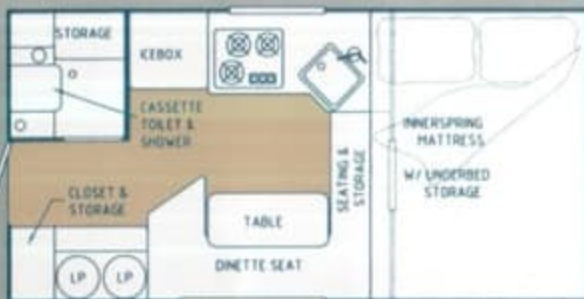

Palomino

2003 TRUCK CAMPERS

Palomino

2003 TRUCK CAMPERS

Bronco 600

Bronco 800

Bronco 1200/1250 SB

Bronco 1500

SPECIFICATIONS	B-600	B-800	B-1200	B-1250 SB	B-1500
Gross Dry Weight (lbs.)	1004	1126	1265	1325	1577
Exterior Length Overall	11' 0"	11' 4"	12' 10"	12' 10"	14' 4"
Exterior Width	6' 5"	7' 2"	7' 2"	7' 2"	7' 2"
Box Length	7' 4"	6' 9"	8' 0"	8' 0"	9' 6"
Box Width	36"	48"	48"	48"	48"
Dakota Optional Box Width	N/A	44"	44"	44"	N/A
Total Height Closed	4' 8"	5' 4"	5' 4"	5' 4"	5' 4"
Interior Height	6' 4"	6' 4"	6' 4"	6' 4"	6' 4"
Cabover Bed Size	46" x 72"	60" x 80"	60" x 80"	60" x 80"	60" x 80"
Dinette Bed Size	20" x 69"	21" x 62"	36" x 72"	36" x 72"	36" x 72"
Full Size Entrance Door	STD	STD	STD	STD	STD
Door Height	5' 7"	5' 7"	5' 7"	5' 7"	5' 7"
Fresh Water Tank (Gal.)	5	16	16	16	16
Converter w/Charger (AMP)	12	12	12	12	25

2003 BRONCO SOFT SIDE TRUCK CAMPERS

Bronco 600

Bronco 800

Bronco 1200/1250 SB

Bronco 1500

SPECIFICATIONS	B-600	B-800	B-1200	B-1250 SB	B-1500
Gross Dry Weight (lbs.)	1004	1126	1265	1325	1577
Exterior Length Overall	11' 0"	11' 4"	12' 10"	12' 10"	14' 4"
Exterior Width	6' 5"	7' 2"	7' 2"	7' 2"	7' 2"
Box Length	7' 4"	6' 9"	8' 0"	8' 0"	9' 6"
Box Width	36"	48"	48"	48"	48"
Dakota Optional Box Width	N/A	44"	44"	44"	N/A
Total Height Closed	4' 8"	5' 4"	5' 4"	5' 4"	5' 4"
Interior Height	6' 4"	6' 4"	6' 4"	6' 4"	6' 4"
Cabover Bed Size	46" x 72"	60" x 80"	60" x 80"	60" x 80"	60" x 80"
Dinette Bed Size	20" x 69"	21" x 62"	36" x 72"	36" x 72"	36" x 72"
Full Size Entrance Door	STD	STD	STD	STD	STD
Door Height	5' 7"	5' 7"	5' 7"	5' 7"	5' 7"
Fresh Water Tank (Gal.)	5	16	16	16	16
Converter w/Charger (AMP)	12	12	12	12	25