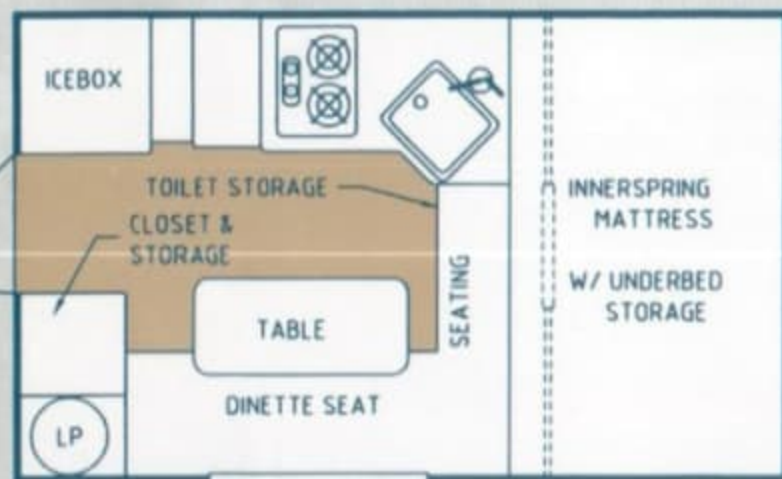

2003 BRONCO SOFT SIDE TRUCK CAMPERS

Bronco 600