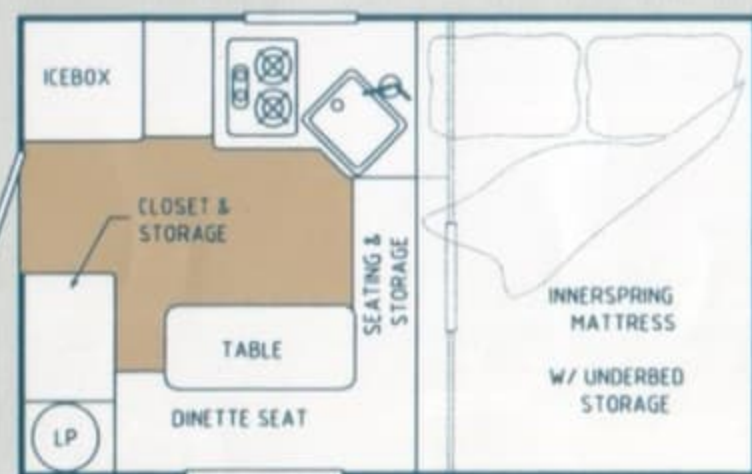

SPECIFICATIONS	B-600	B-800	B-1200	B-1250 SB	B-1500
Gross Dry Weight (lbs.)	1004	1126	1265	1325	1577
Exterior Length Overall	11' 0"	11' 4"	12' 10"	12' 10"	14' 4"
Exterior Width	6' 5"	7' 2"	7' 2"	7' 2"	7' 2"
Box Length	7' 4"	6' 9"	8' 0"	8' 0"	9' 6"
Box Width	36"	48"	48"	48"	48"
Dakota Optional Box Width	N/A	44"	44"	44"	N/A
Total Height Closed	4' 8"	5' 4"	5' 4"	5' 4"	5' 4"
Interior Height	6' 4"	6' 4"	6' 4"	6' 4"	6' 4"
Cabover Bed Size	46" x 72"	60" x 80"	60" x 80"	60" x 80"	60" x 80"
Dinette Bed Size	20" x 69"	21" x 62"	36" x 72"	36" x 72"	36" x 72"
Full Size Entrance Door	STD	STD	STD	STD	STD
Door Height	5' 7"	5' 7"	5' 7"	5' 7"	5' 7"
Fresh Water Tank (Gal.)	5	16	16	16	16
Converter w/Charger (AMP)	12	12	12	12	25

2003 BRONCO SOFT SIDE TRUCK CAMPERS

Bronco 600

Bronco 800

Bronco 1200/1250 SB

Bronco 1500

SPECIFICATIONS	B-600	B-800	B-1200	B-1250 SB	B-1500
Gross Dry Weight (lbs.)	1004	1126	1265	1325	1577
Exterior Length Overall	11' 0"	11' 4"	12' 10"	12' 10"	14' 4"
Exterior Width	6' 5"	7' 2"	7' 2"	7' 2"	7' 2"
Box Length	7' 4"	6' 9"	8' 0"	8' 0"	9' 6"
Box Width	36"	48"	48"	48"	48"
Dakota Optional Box Width	N/A	44"	44"	44"	N/A
Total Height Closed	4' 8"	5' 4"	5' 4"	5' 4"	5' 4"
Interior Height	6' 4"	6' 4"	6' 4"	6' 4"	6' 4"
Cabover Bed Size	46" x 72"	60" x 80"	60" x 80"	60" x 80"	60" x 80"
Dinette Bed Size	20" x 69"	21" x 62"	36" x 72"	36" x 72"	36" x 72"
Full Size Entrance Door	STD	STD	STD	STD	STD
Door Height	5' 7"	5' 7"	5' 7"	5' 7"	5' 7"
Fresh Water Tank (Gal.)	5	16	16	16	16
Converter w/Charger (AMP)	12	12	12	12	25