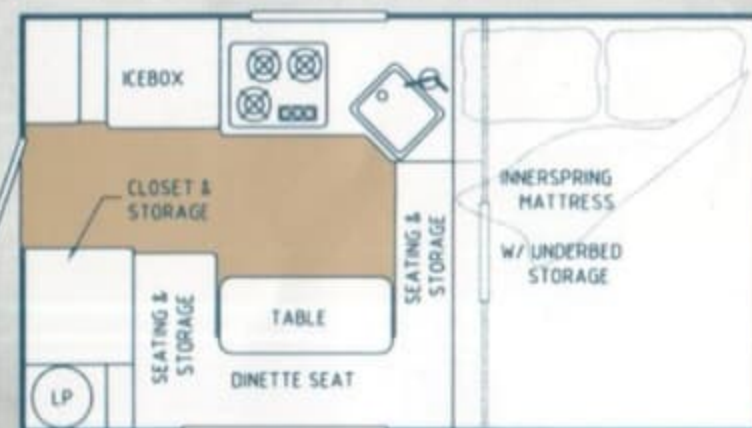

SPECIFICATIONS	B-600	B-800	B-1200	B-1250 SB	B-1500
Gross Dry Weight (lbs.)	1004	1126	1265	1325	1577
Exterior Length Overall	11' 0"	11' 4"	12' 10"	12' 10"	14' 4"
Exterior Width	6' 5"	7' 2"	7' 2"	7' 2"	7' 2"
Box Length	7' 4"	6' 9"	8' 0"	8' 0"	9' 6"
Box Width	36"	48"	48"	48"	48"
Dakota Optional Box Width	N/A	44"	44"	44"	N/A
Total Height Closed	4' 8"	5' 4"	5' 4"	5' 4"	5' 4"
Interior Height	6' 4"	6' 4"	6' 4"	6' 4"	6' 4"
Cabover Bed Size	46" x 72"	60" x 80"	60" x 80"	60" x 80"	60" x 80"
Dinette Bed Size	20" x 69"	21" x 62"	36" x 72"	36" x 72"	36" x 72"
Full Size Entrance Door	STD	STD	STD	STD	STD
Door Height	5' 7"	5' 7"	5' 7"	5' 7"	5' 7"
Fresh Water Tank (Gal.)	5	16	16	16	16
Converter w/Charger (AMP)	12	12	12	12	25

2003 BRONCO SOFT SIDE TRUCK CAMPERS

Bronco 600

Bronco 800

Bronco 1200/1250 SB

Bronco 1500

SPECIFICATIONS	B-600	B-800	B-1200	B-1250 SB	B-1500
Gross Dry Weight (lbs.)	1004	1126	1265	1325	1577
Exterior Length Overall	11' 0"	11' 4"	12' 10"	12' 10"	14' 4"
Exterior Width	6' 5"	7' 2"	7' 2"	7' 2"	7' 2"
Box Length	7' 4"	6' 9"	8' 0"	8' 0"	9' 6"
Box Width	36"	48"	48"	48"	48"
Dakota Optional Box Width	N/A	44"	44"	44"	N/A
Total Height Closed	4' 8"	5' 4"	5' 4"	5' 4"	5' 4"
Interior Height	6' 4"	6' 4"	6' 4"	6' 4"	6' 4"
Cabover Bed Size	46" x 72"	60" x 80"	60" x 80"	60" x 80"	60" x 80"
Dinette Bed Size	20" x 69"	21" x 62"	36" x 72"	36" x 72"	36" x 72"
Full Size Entrance Door	STD	STD	STD	STD	STD
Door Height	5' 7"	5' 7"	5' 7"	5' 7"	5' 7"
Fresh Water Tank (Gal.)	5	16	16	16	16
Converter w/Charger (AMP)	12	12	12	12	25