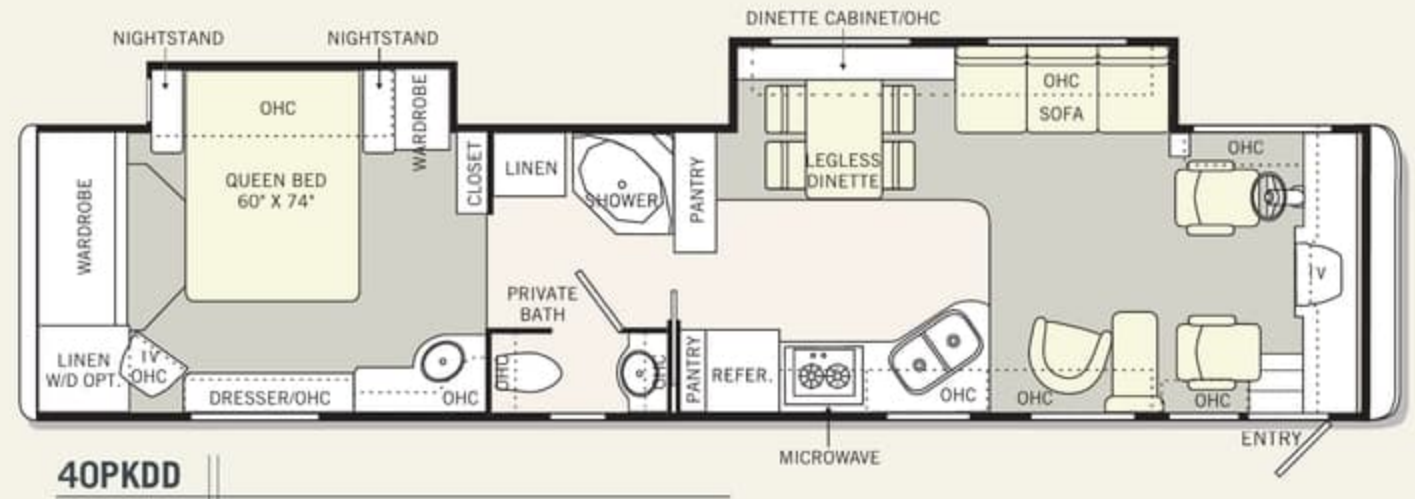

04 FLOORPLANS, CONTINUED

Each year, we work to find new ways to maximize your living area and create valuable storage space.

Find all the latest product news and updates online: monacocoach.com