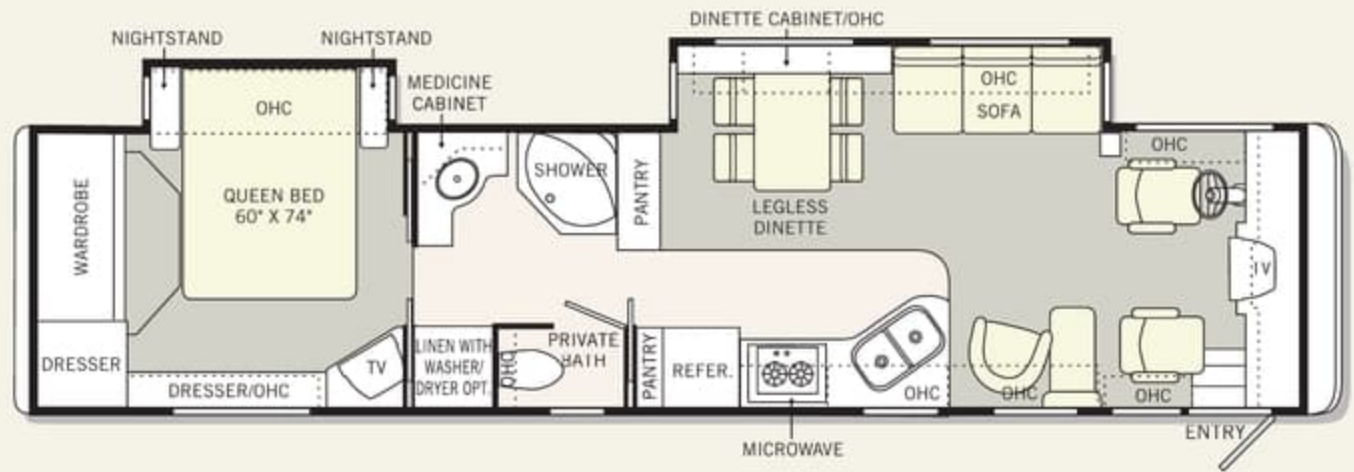

38PBDD

MONACO FLOORPLANS CAN BE CUSTOMIZED WITH MANY POPULAR OPTIONS.