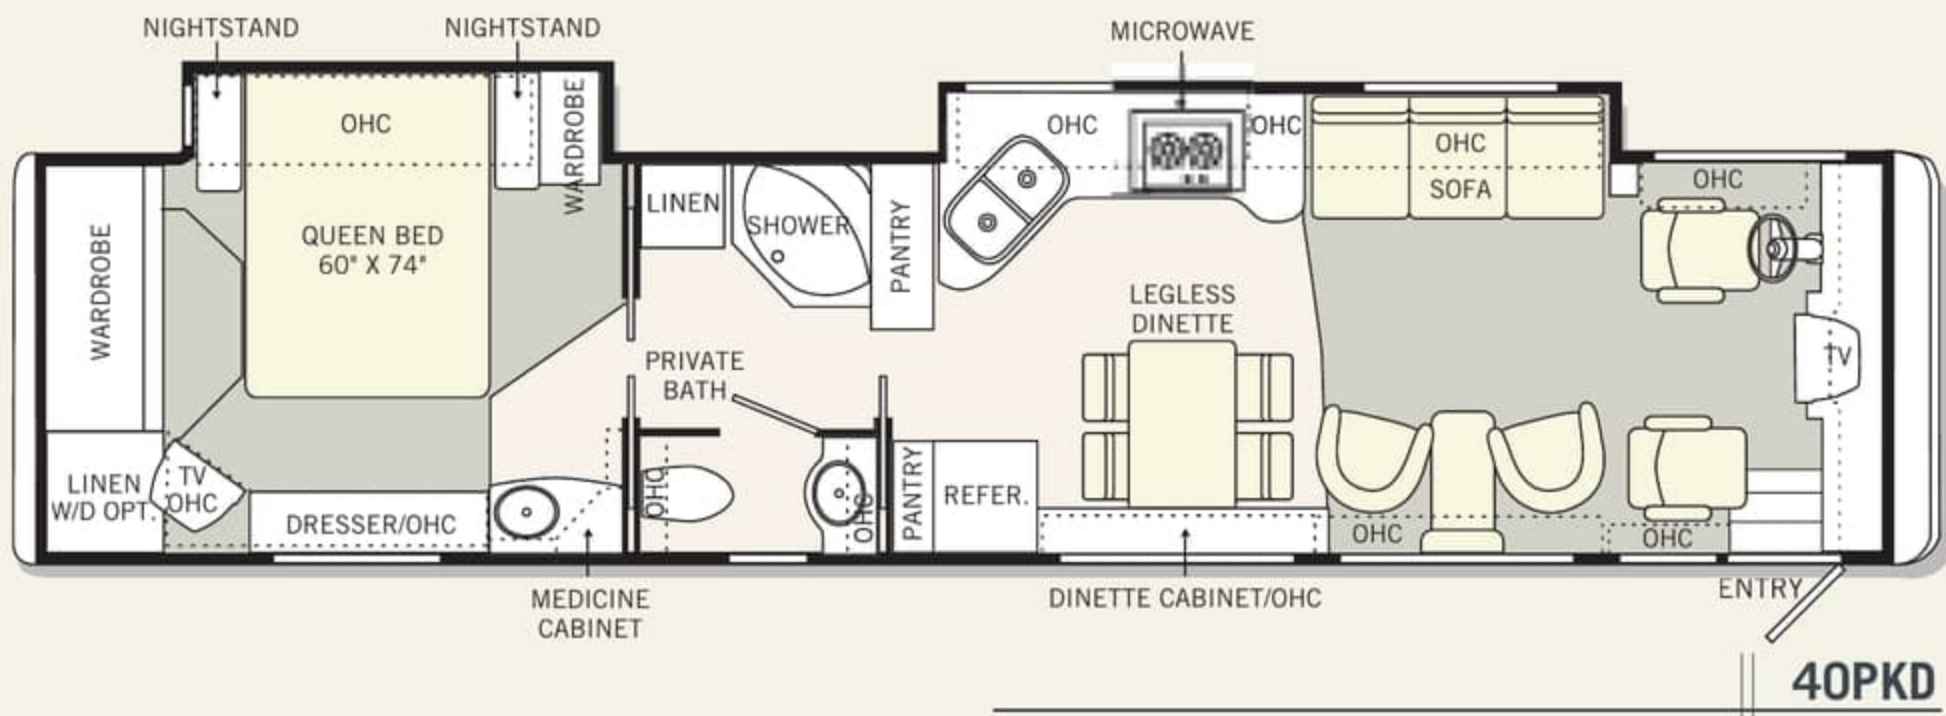

LEATHER REST ASSURED SOFA (ROADSIDE) (N/A: 36PST)

J-LOUNGE (CURBSIDE) (N/A: 38PBDD, 38PKD, 40PKDD, 40PKD)

BOOTH DINETTE (N/A: 40PKD)

KING BED (38PKD, 40PKD, 40PKDD)

38PBDD

38PST

40PKD

**MONACO FLOORPLANS
CAN BE CUSTOMIZED WITH
MANY POPULAR OPTIONS.**