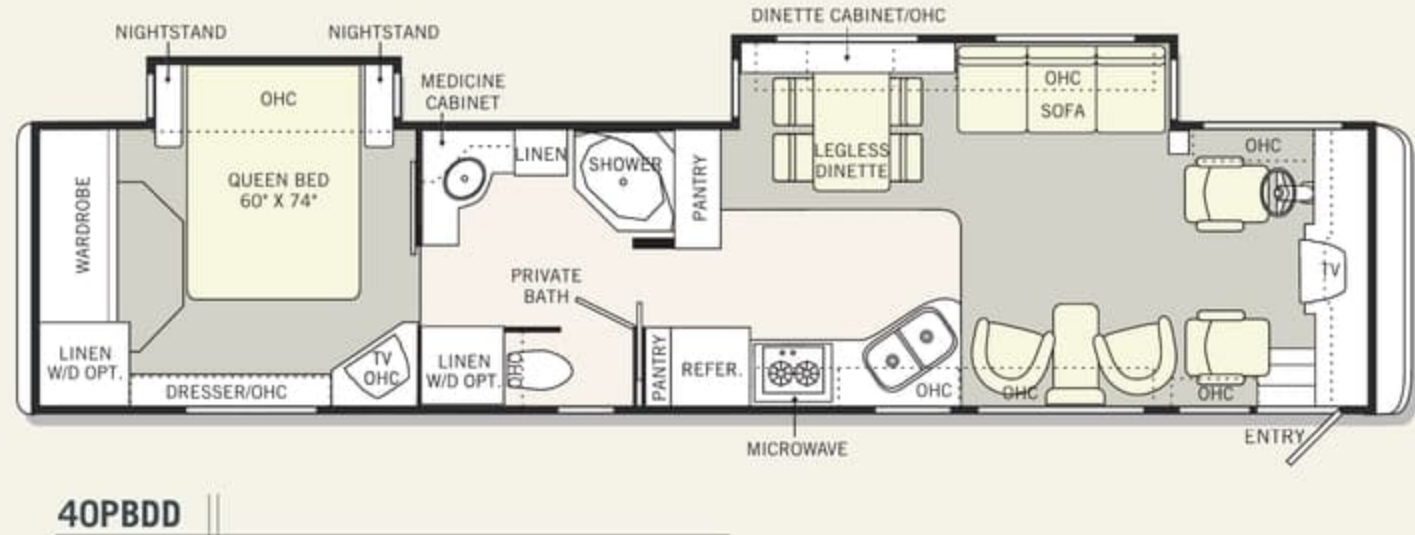

04 FLOORPLANS, CONTINUED

Each year, we work to find new ways to maximize your living area and create valuable storage space.

Find all the latest product news and updates online: monacocoach.com