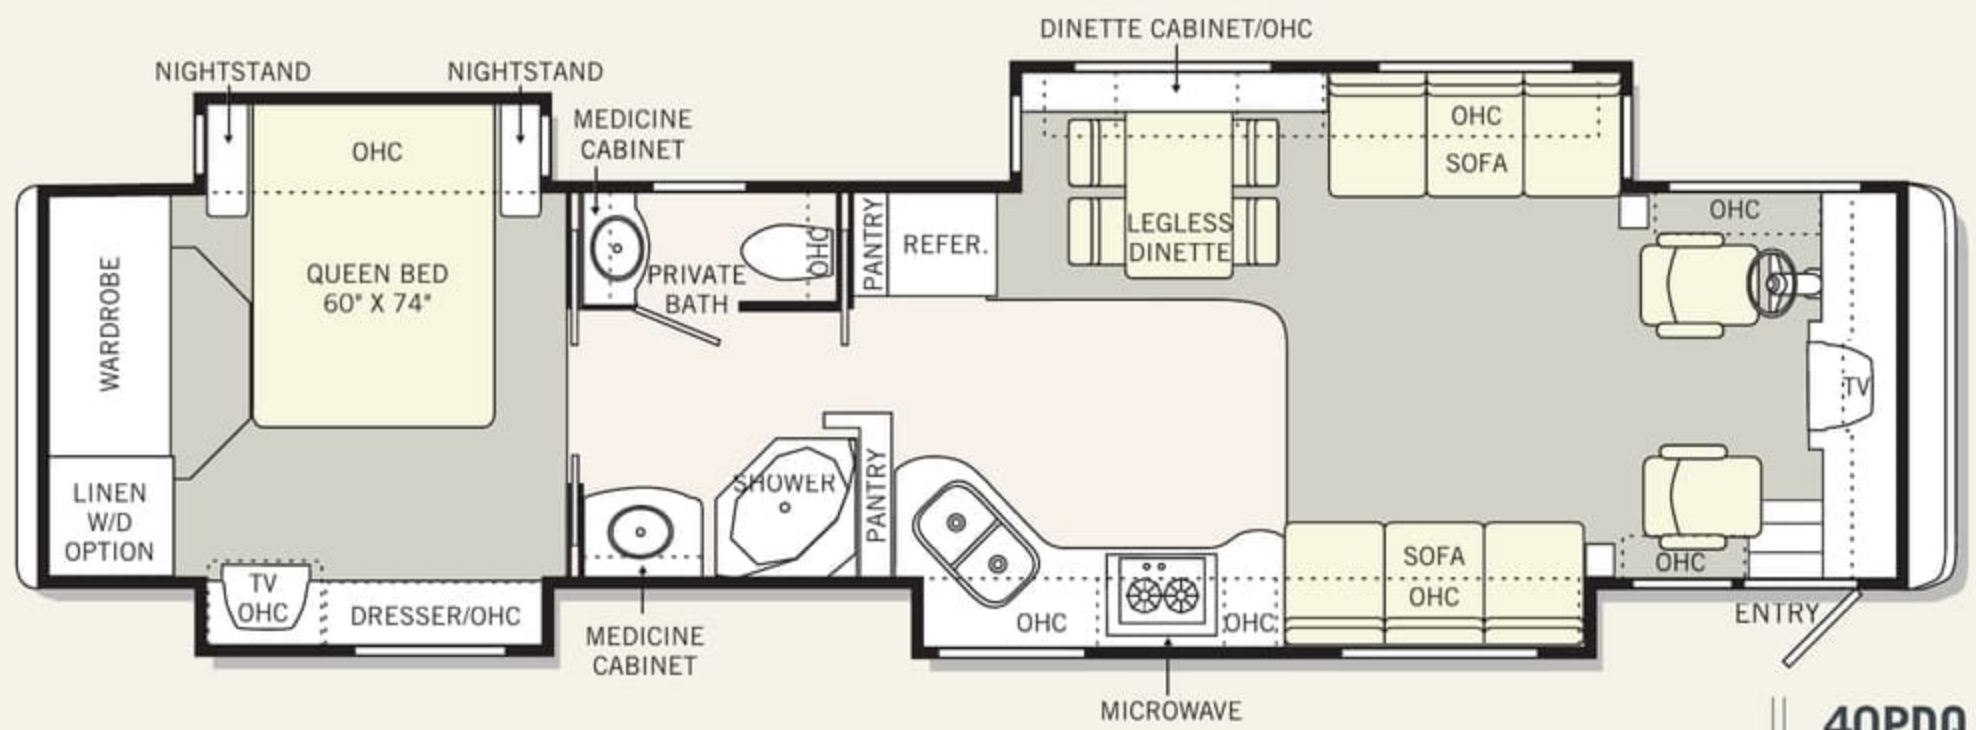

40PDQ

**MONACO FLOORPLANS
CAN BE CUSTOMIZED WITH
MANY POPULAR OPTIONS.**