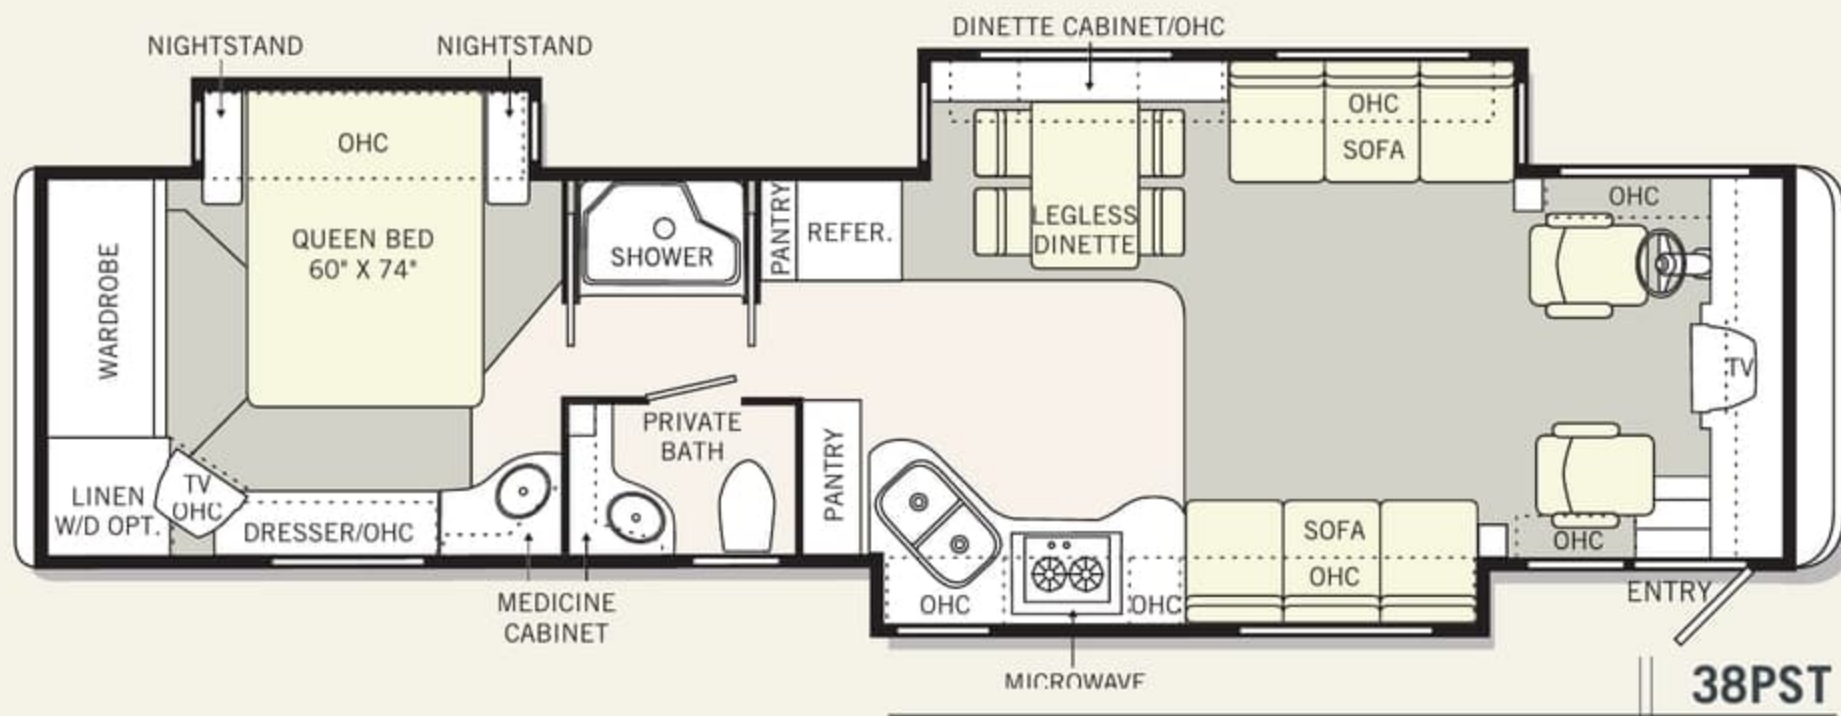

LEATHER REST ASSURED SOFA (ROADSIDE) (N/A: 36PST)

J-LOUNGE (CURBSIDE) (N/A: 38PBDD, 38PKD, 40PKDD, 40PKD)

BOOTH DINETTE (N/A: 40PKD)

KING BED (38PKD, 40PKD, 40PKDD)

38PBDD

38PST

40PKD

**MONACO FLOORPLANS
CAN BE CUSTOMIZED WITH
MANY POPULAR OPTIONS.**