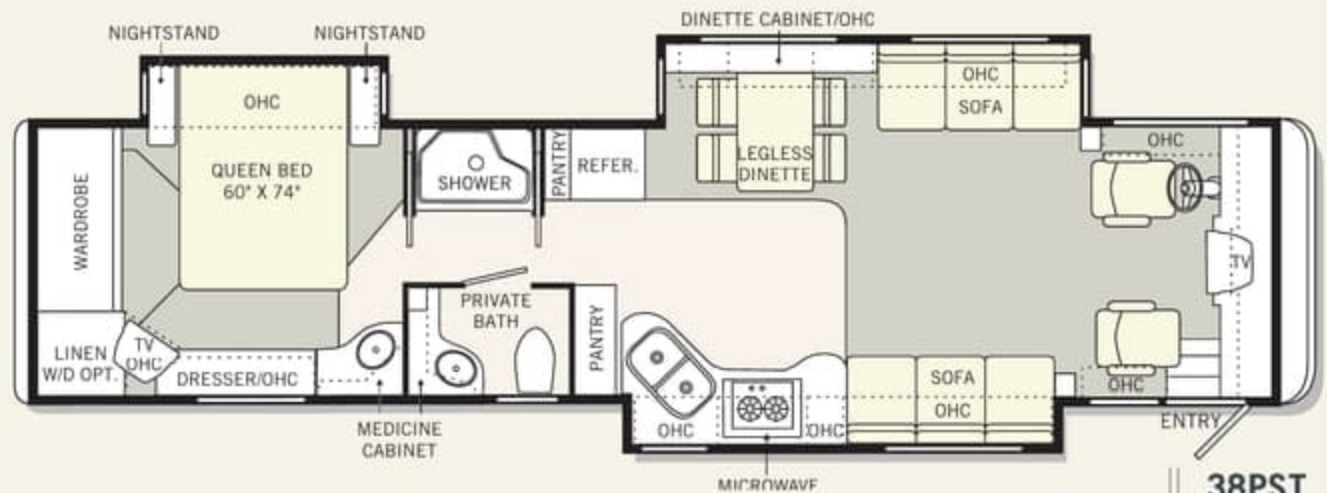

Find all the latest product news and updates online:
monacocoach.com

34PDD

36PST

38PKD

38PBDD

38PST

40PKD

MONACO FLOORPLANS CAN BE CUSTOMIZED WITH MANY POPULAR OPTIONS.