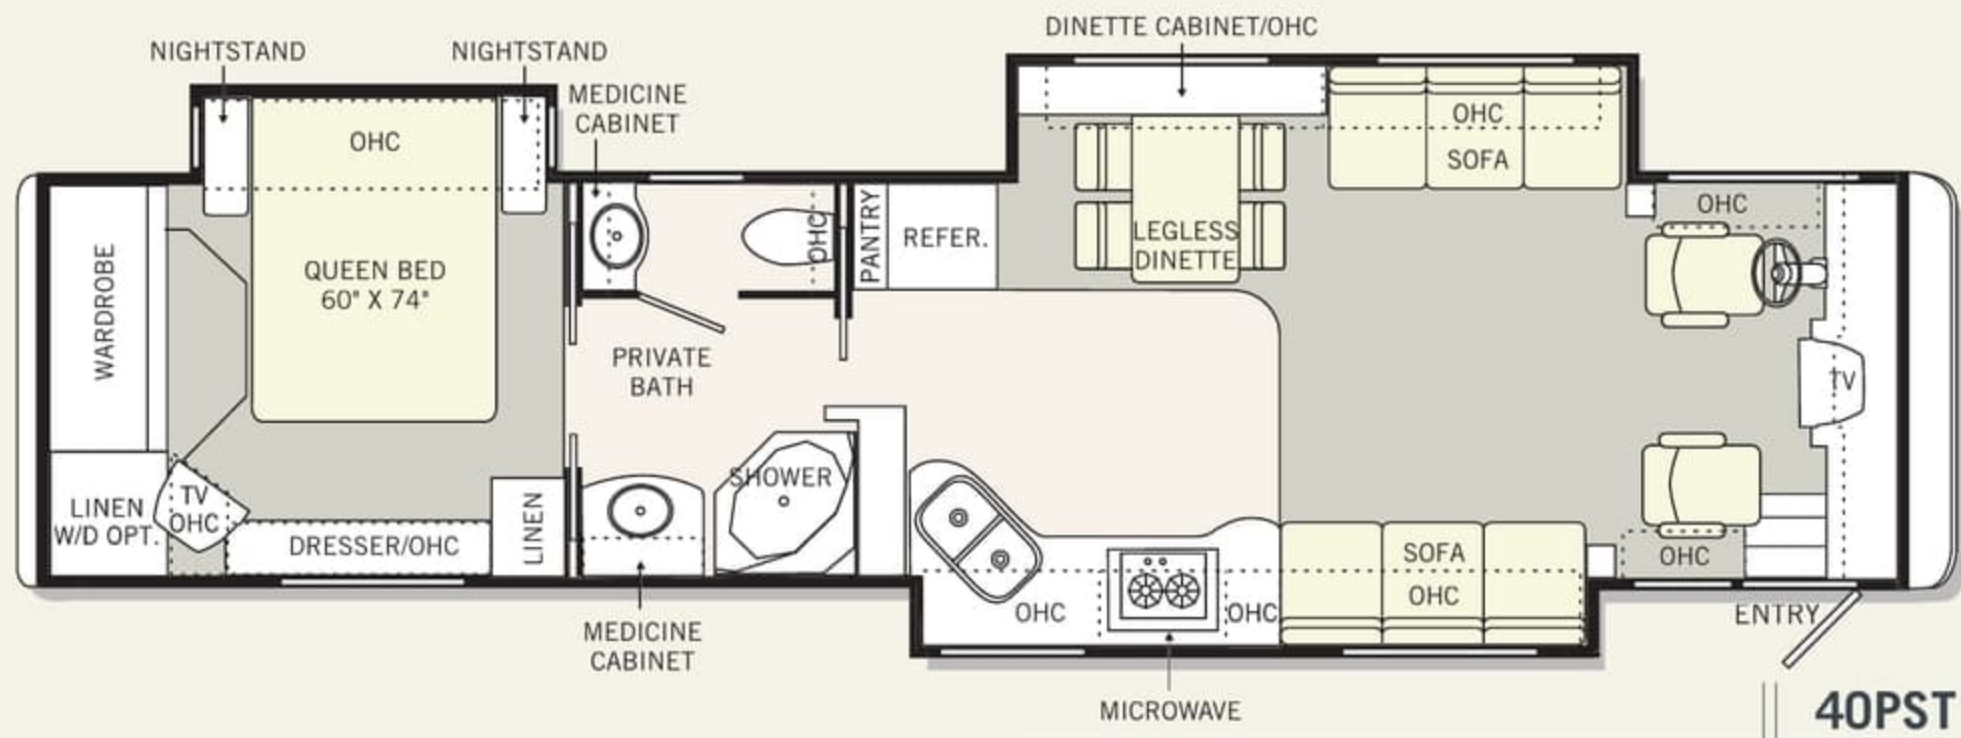

EASY BED SOFA (CURBSIDE)
(N/A: 38PBDD, 38PKD)

ELECTRIC SOFA
(ROADSIDE)

LEATHER REST ASSURED SOFA
(ROADSIDE) (N/A: 36PST)

J-LOUNGE (CURBSIDE)
(N/A: 38PBDD, 38PKD, 40PKDD, 40PDT)

BOOTH DINETTE
(N/A: 40PDT)

KING BED
(38PKD, 40PKD, 40PKDD)