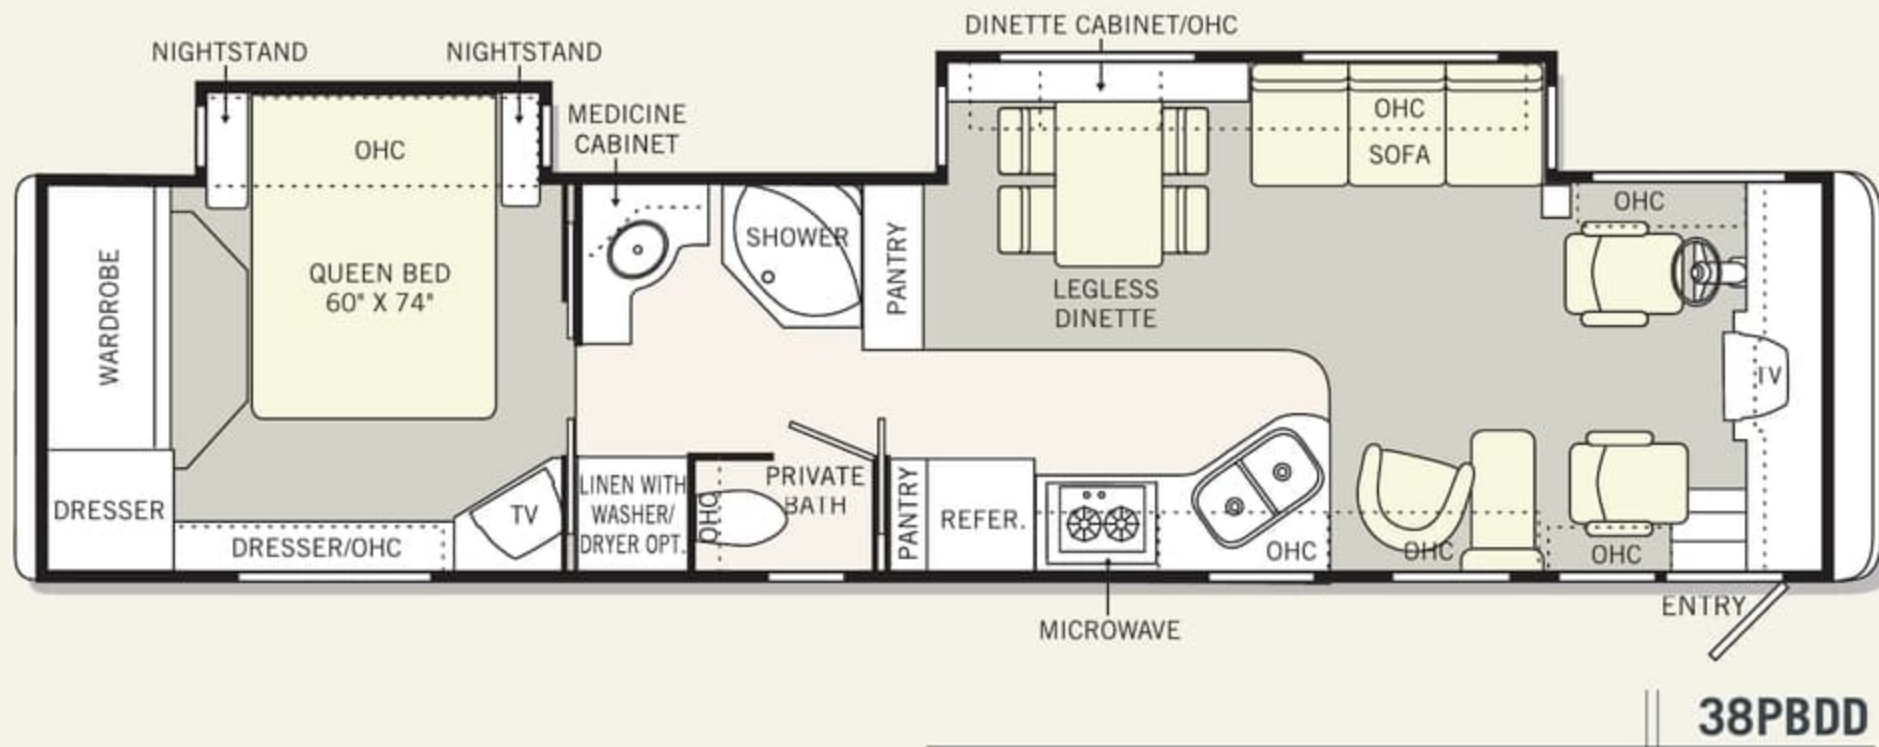

LEATHER REST ASSURED SOFA (ROADSIDE) (N/A: 36PST)

J-LOUNGE (CURBSIDE) (N/A: 38PBDD, 38PKD, 40PKDD, 40PKD)

BOOTH DINETTE (N/A: 40PKD)

KING BED (38PKD, 40PKD, 40PKDD)

38PBDD

38PST

40PKD

**MONACO FLOORPLANS
CAN BE CUSTOMIZED WITH
MANY POPULAR OPTIONS.**