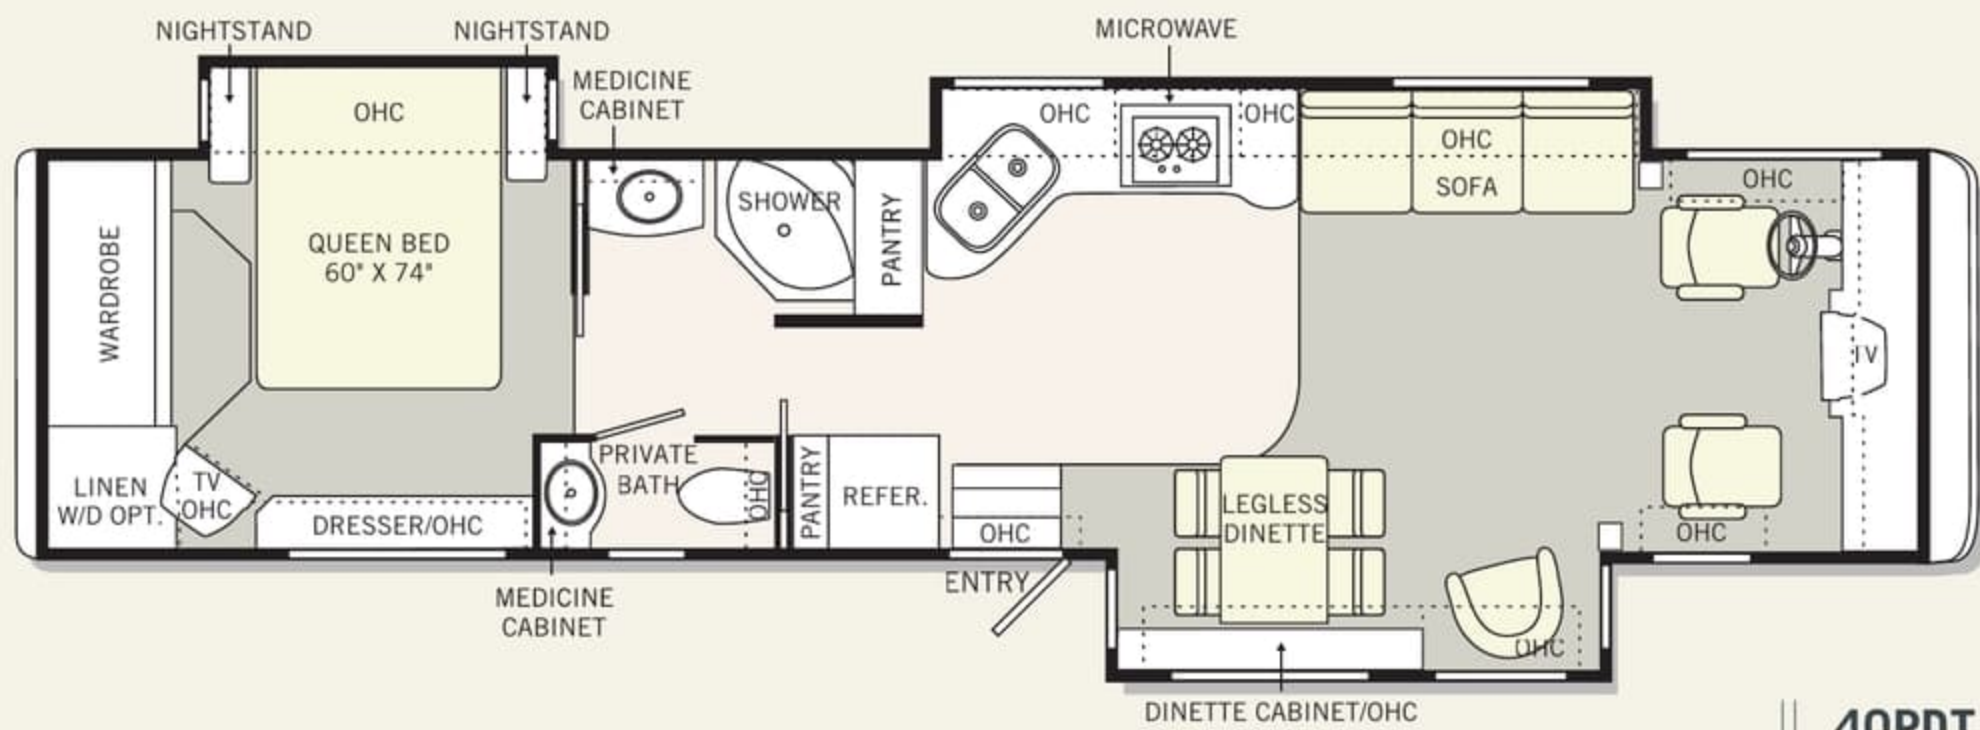

40PDT

**MONACO FLOORPLANS
CAN BE CUSTOMIZED WITH
MANY POPULAR OPTIONS.**