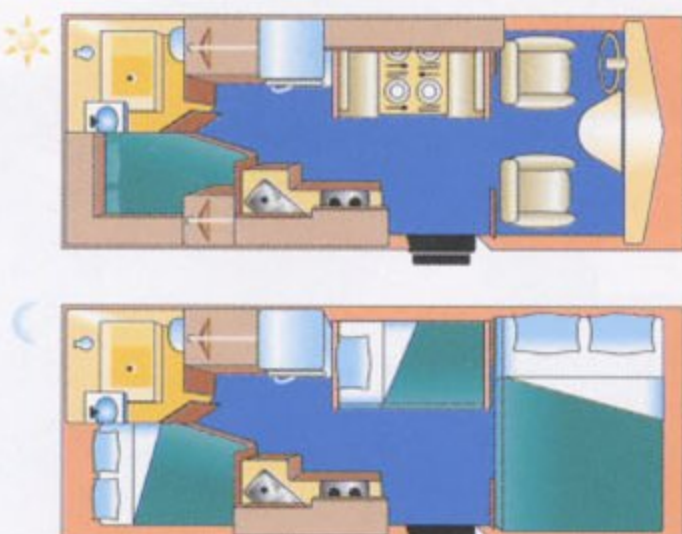

200WR

- Sleeping Capacity 4
- Overall Length 20' 8"
- Overall Width 8"
- Overall Height (with A/C) 10' 8"
- Interior Height 6' 6"
- Fresh Water = 107L/28.3US gal.
- Gray Water = 85L/22.5US gal.
- Black Water = 63L/16.7US gal.
- Ford® Chassis
- Wheelbase 138"
- Fuel Capacity = 125L/33US gal.

220RB

- Sleeping Capacity 5
- Overall Length 22' 5"
- Overall Width 8' 2"
- Overall Height (with A/C) 10' 8"
- Interior Height 6' 10"
- Fresh Water = 115L/30.4US gal.
- Gray Water = 90L/23.8US gal.
- Black Water = 65L/17.2US gal.
- Ford® Chassis
- Wheelbase 138"
- Fuel Capacity = 140L/37US gal.

270SL
 Sleeping Capacity 5
 Overall Length 27'
 Overall Width 8' 2"
 Overall Height (with A/C) 10' 1"
 Interior Height 6' 9"
 Fresh Water = 149L/39US gal.
 Gray Water = 115L/30US gal.
 Black Water = 101L/26US gal.
 Ford® Chassis
 Wheelbase 176"
 Fuel Capacity = 205L/55US gal.
 Slide Awning
 Aerodynamic fibreglass front caps & running boards
 Heated & enclosed holding tanks
 ABS molded, plastic rear caps
 Angled shower w/ glass doors

290DS
 Sleeping Capacity 5
 Overall Length 29' 2"
 Overall Width 8' 3"
 Overall Height (with A/C) 10' 10"
 Interior Height 6' 6"
 Fresh Water = 149L/39US gal.
 Gray Water = 115L/30US gal.
 Black Water = 101L/26US gal.
 Ford® Chassis
 Wheelbase 197"
 Fuel Capacity = 205L/55US gal.
 Dual Slide Awnings
 Aerodynamic fibreglass front caps & running boards
 Heated & enclosed holding tanks
 ABS molded, plastic rear caps
 Angled shower w/ glass doors
 Outside shower
 Bedroom w/ wardrobe & vanity
 Rear bedroom slide w/ island bed
 Couch/oven slide
 Solar Reflective Thermo pane windows
 Designer night-shade window coverings
 Fantastic fan
 31,000BTU DSI furnace