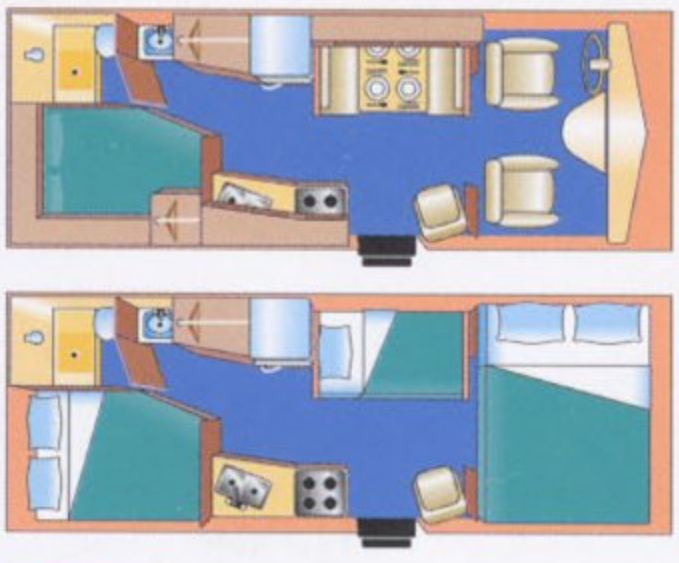

200WR

- Sleeping Capacity 4
- Overall Length 20' 8"
- Overall Width 8"
- Overall Height (with A/C) 10' 8"
- Interior Height 6' 6"
- Fresh Water = 107L/28.3US gal.
- Gray Water = 85L/22.5US gal.
- Black Water = 63L/16.7US gal.
- Ford® Chassis
- Wheelbase 138"
- Fuel Capacity = 125L/33US gal.

220RB

- Sleeping Capacity 5
- Overall Length 22' 5"
- Overall Width 8' 2"
- Overall Height (with A/C) 10' 8"
- Interior Height 6' 10"
- Fresh Water = 115L/30.4US gal.
- Gray Water = 90L/23.8US gal.
- Black Water = 65L/17.2US gal.
- Ford® Chassis
- Wheelbase 138"
- Fuel Capacity = 140L/37US gal.

240DB
 Sleeping Capacity 5
 Overall Length 24' 6"
 Overall Width 8'
 Overall Height (with A/C) 10' 8"
 Interior Height 6' 10"
 Fresh Water = 115L/30.4US gal.
 Gray Water = 98L/25.9US gal.
 Black Water = 90L/23.8US gal.
 Heated & enclosed holding tanks
 Ford® Chassis
 Wheelbase 158"
 Fuel Capacity = 205L/55US gal.

Interior

- Raised Oak interior package
- Plush upholstery
- Monitor panel
- 45 amp converter & charger
- Stove, oven & power rangehood
- In-Dash CD stereo & 4-speaker sound
- Double white acrylic sinks
- DSI Hot water tank
- Water heater by-pass
- Heated holding tanks on 240DB, 270SL & 290DS
- Black water sani-flush
- Microwave oven
- Roof air
- Solar Reflective Windows
- Bedspread, pillows & shams
- Captain's chairs