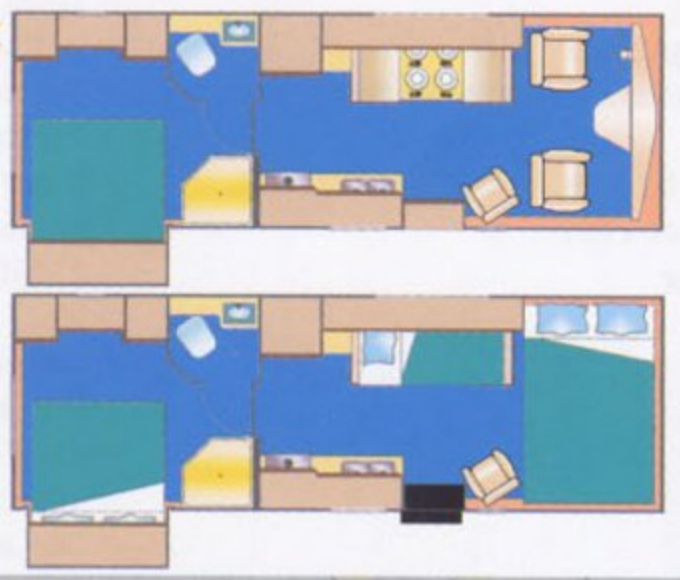

200WR

- Sleeping Capacity 4
- Overall Length 20' 8"
- Overall Width 8"
- Overall Height (with A/C) 10' 8"
- Interior Height 6' 6"
- Fresh Water = 107L/28.3US gal.
- Gray Water = 85L/22.5US gal.
- Black Water = 63L/16.7US gal.
- Ford® Chassis
- Wheelbase 138"
- Fuel Capacity = 125L/33US gal.

220RB

- Sleeping Capacity 5
- Overall Length 22' 5"
- Overall Width 8' 2"
- Overall Height (with A/C) 10' 8"
- Interior Height 6' 10"
- Fresh Water = 115L/30.4US gal.
- Gray Water = 90L/23.8US gal.
- Black Water = 65L/17.2US gal.
- Ford® Chassis
- Wheelbase 138"
- Fuel Capacity = 140L/37US gal.

240DB
 Sleeping Capacity 5
 Overall Length 24' 6"
 Overall Width 8'
 Overall Height (with A/C) 10' 8"
 Interior Height 6' 10"
 Fresh Water = 115L/30.4US gal.
 Gray Water = 98L/25.9US gal.
 Black Water = 90L/23.8US gal.
 Heated & enclosed holding tanks
 Ford® Chassis
 Wheelbase 158"
 Fuel Capacity = 205L/55US gal.

270SL
 Sleeping Capacity 5
 Overall Length 27'
 Overall Width 8' 2"
 Overall Height (with A/C) 10' 1"
 Interior Height 6' 9"
 Fresh Water = 149L/39US gal.
 Gray Water = 115L/30US gal.
 Black Water = 101L/26US gal.
 Ford® Chassis
 Wheelbase 176"
 Fuel Capacity = 205L/55US gal.
 Slide Awning
 Aerodynamic fibreglass front caps & running boards
 Heated & enclosed holding tanks
 ABS molded, plastic rear caps
 Angled shower w/ glass doors