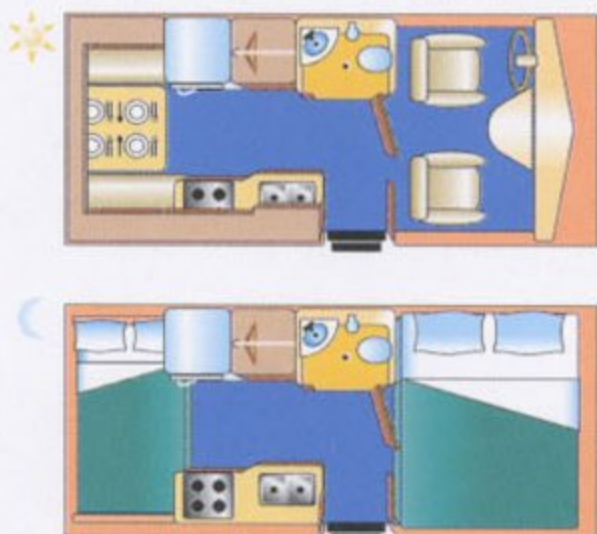

200WR

- Sleeping Capacity 4
- Overall Length 20' 8"
- Overall Width 8"
- Overall Height (with A/C) 10' 8"
- Interior Height 6' 6"
- Fresh Water = 107L/28.3US gal.
- Gray Water = 85L/22.5US gal.
- Black Water = 63L/16.7US gal.
- Ford® Chassis
- Wheelbase 138"
- Fuel Capacity = 125L/33US gal.

220RB

- Sleeping Capacity 5
- Overall Length 22' 5"
- Overall Width 8' 2"
- Overall Height (with A/C) 10' 8"
- Interior Height 6' 10"
- Fresh Water = 115L/30.4US gal.
- Gray Water = 90L/23.8US gal.
- Black Water = 65L/17.2US gal.
- Ford® Chassis
- Wheelbase 138"
- Fuel Capacity = 140L/37US gal.

240DB
 Sleeping Capacity 5
 Overall Length 24' 6"
 Overall Width 8'
 Overall Height (with A/C) 10' 8"
 Interior Height 6' 10"
 Fresh Water = 115L/30.4US gal.
 Gray Water = 98L/25.9US gal.
 Black Water = 90L/23.8US gal.
 Heated & enclosed holding tanks
 Ford® Chassis
 Wheelbase 158"
 Fuel Capacity = 205L/55US gal.

270SL
 Sleeping Capacity 5
 Overall Length 27'
 Overall Width 8' 2"
 Overall Height (with A/C) 10' 1"
 Interior Height 6' 9"
 Fresh Water = 149L/39US gal.
 Gray Water = 115L/30US gal.
 Black Water = 101L/26US gal.
 Ford® Chassis
 Wheelbase 176"
 Fuel Capacity = 205L/55US gal.
 Slide Awning
 Aerodynamic fibreglass front caps & running boards
 Heated & enclosed holding tanks
 ABS molded, plastic rear caps
 Angled shower w/ glass doors