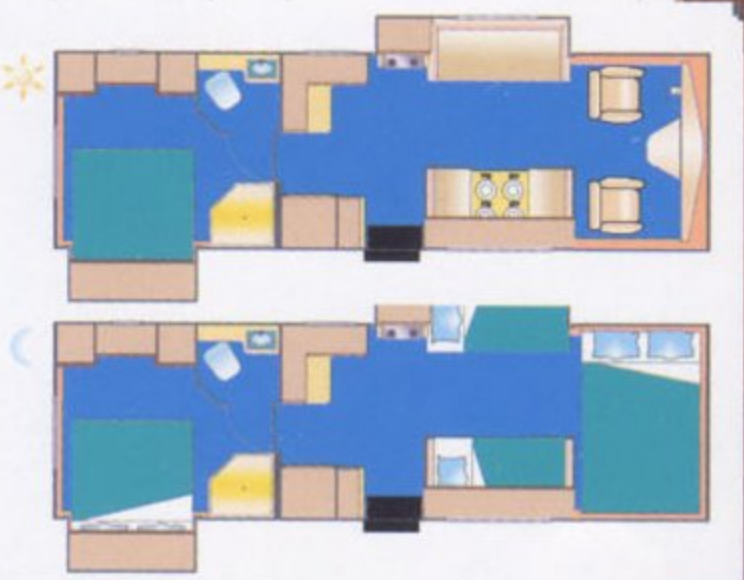

1. **Popular Options**
2. Chrome Wheel Simulators
   - Roof rack & Ladder
   - TV Antenna
   - A & E Awning
   - Day/Night Shades
   - Assistance Hand Rail
   - Onan Generator
   - Exterior Entertainment Centre - 290DS
   - (Raised) Oak Fridge Panel - 270SL & 290DS
   - Painted Lower Skirts - 270SL & 290DS
   - (DVD Ready) RCA Cable - 270SL & 290DS
   - Skylight (in shower) - 270SL & 290DS
   - Window in Bedroom Slide - 270SL & 290DS