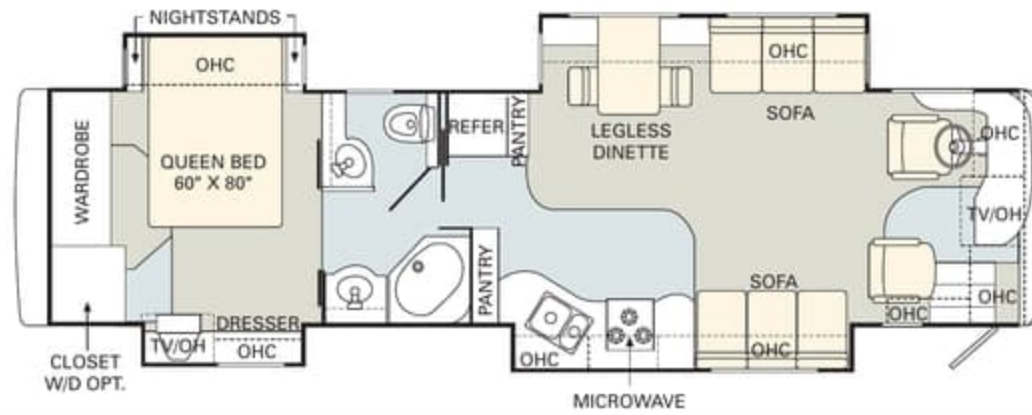

No other manufacturer gives you as many innovative floorplan choices as Monaco. The 2005 Diplomat offers double, triple and quad slide-out models in lengths that range from 36' to 40'.

TILE

CARPET

Find all the latest product news and updates online: monacocoach.com

36SKT

38PDO

38PDD

40DST

No other manufacturer gives you as many innovative floorplan choices as Monaco. The 2005 Diplomat offers double, triple and quad slide-out models in lengths that range from 36' to 40'.