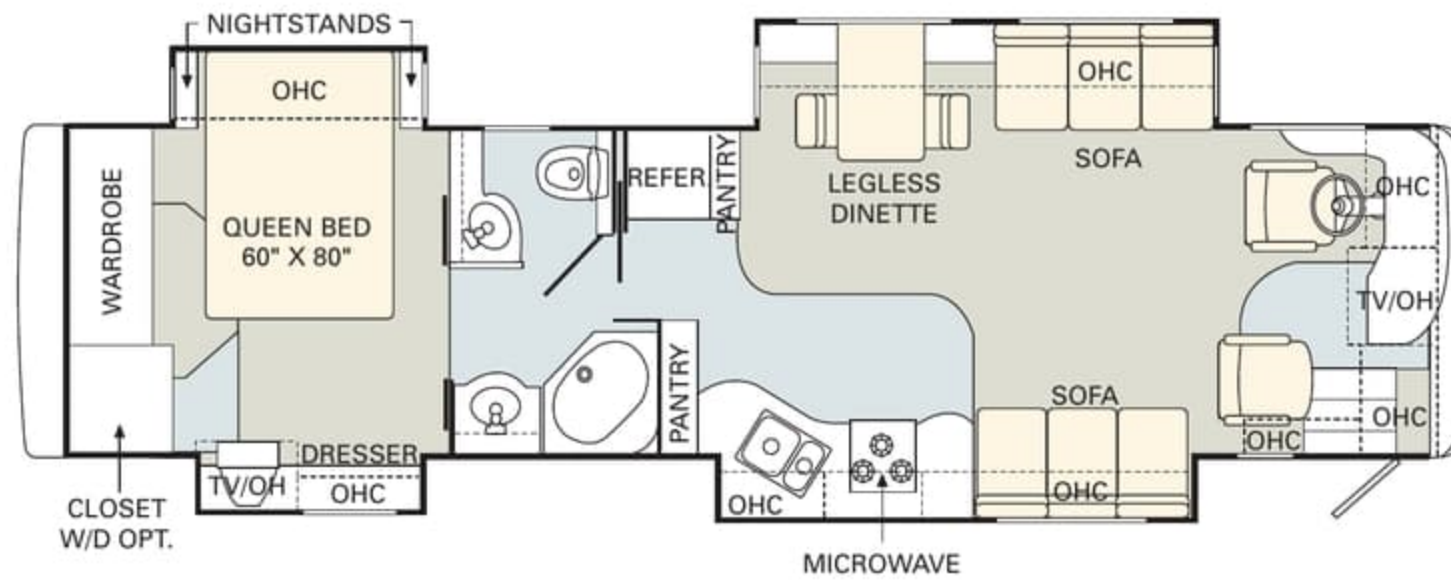

No other manufacturer gives you as many innovative floorplan choices as Monaco. The 2005 Diplomat offers double, triple and quad slide-out models in lengths that range from 36' to 40'.

TILE

CARPET

Find all the latest product news and updates online: monacocoach.com

36SKT

38PDQ

38PDD

40DST