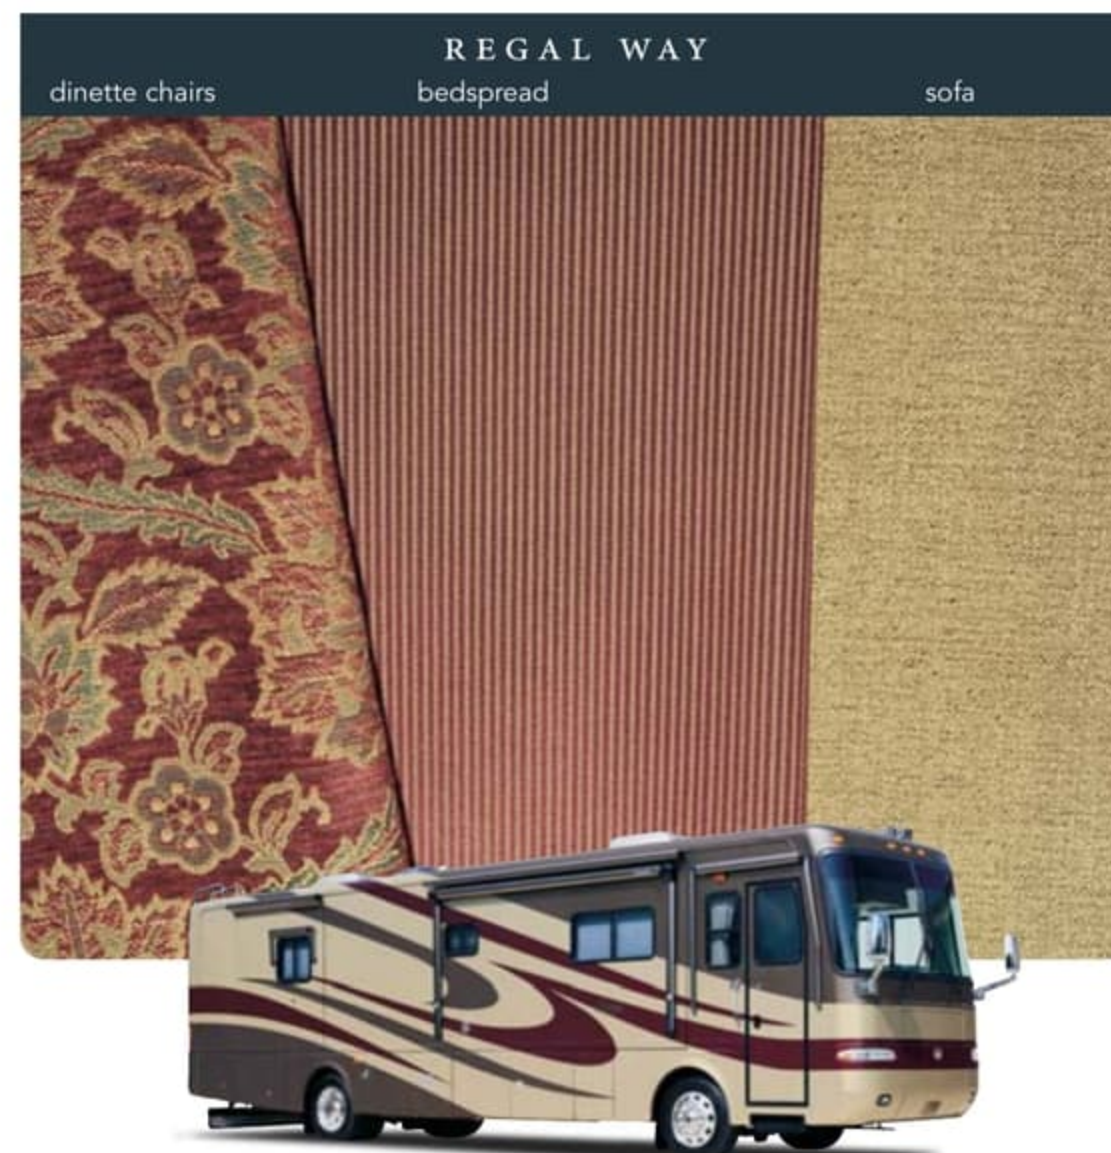

Each year, our designers create color and fabric combinations that lead the industry in warmth and style. This year, we're offering four beautiful decors and three stunning cabinet finishes.

Manufactured in, not added on. For added protection against stains, Dupont Teflon® soil repellent is applied to virtually all upholstery fabric during the finishing process for superior coverage.*

*Brand and application of upholstery fabric protection may vary depending on date recreational vehicle was manufactured.

Note: Colors depicted are a reasonable representation though they may not be an exact match of the actual colors due to variances in processing and production. See your dealer for actual fabric and paint chip samples.