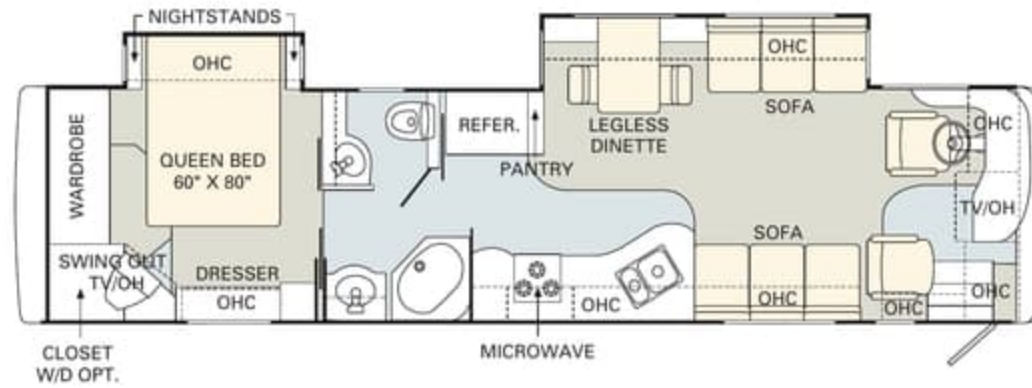

No other manufacturer gives you as many innovative floorplan choices as Monaco. The 2005 Diplomat offers double, triple and quad slide-out models in lengths that range from 36' to 40'.

TILE

CARPET

Find all the latest product news and updates online: monacocoach.com

36SKT

38PDO

38PDD

40DST

No other manufacturer gives you as many innovative floorplan choices as Monaco. The 2005 Diplomat offers double, triple and quad slide-out models in lengths that range from 36' to 40'.