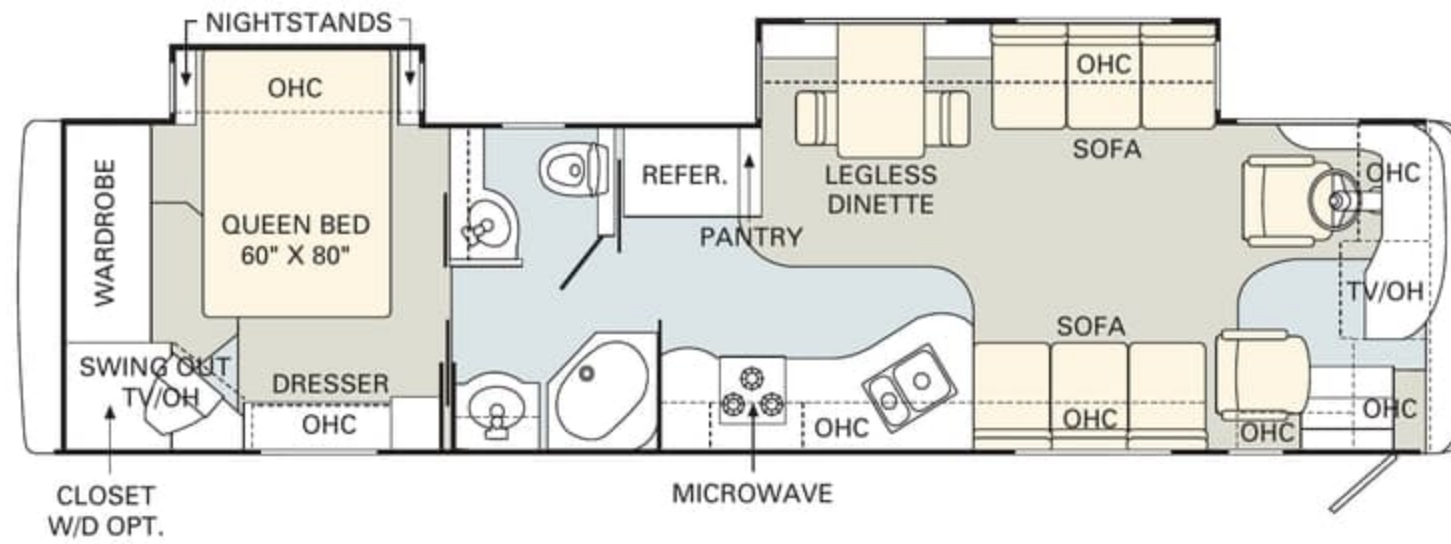

No other manufacturer gives you as many innovative floorplan choices as Monaco. The 2005 Diplomat offers double, triple and quad slide-out models in lengths that range from 36' to 40'.

TILE

CARPET

Find all the latest product news and updates online: monacocoach.com

36SKT

38PDQ

38PDD

40DST