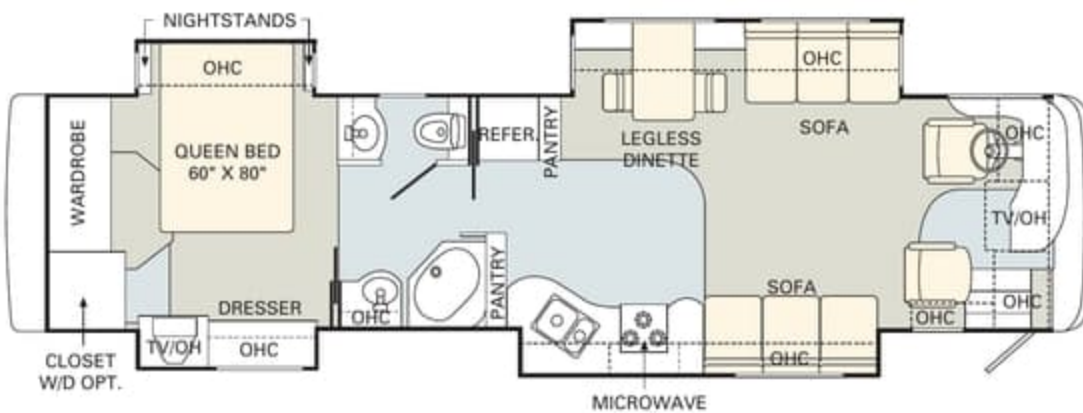

40PRO

40PAQ

40PDO

FURNITURE OPTIONS

Monaco gives you more ways to customize your motorhome to fit your lifestyle. Here are some furniture options you may wish to consider. (Please see page 19 for a full list of the options available on each floorplan.)

- Hide-A-Bed Sofa
- Easy Bed Sofa
- Wraparound Computer Desk
- Magic Bed Sofa
- J-Lounge with Drawer
- Recliner
- Adjustable Coffee Table
- Booth Dinette