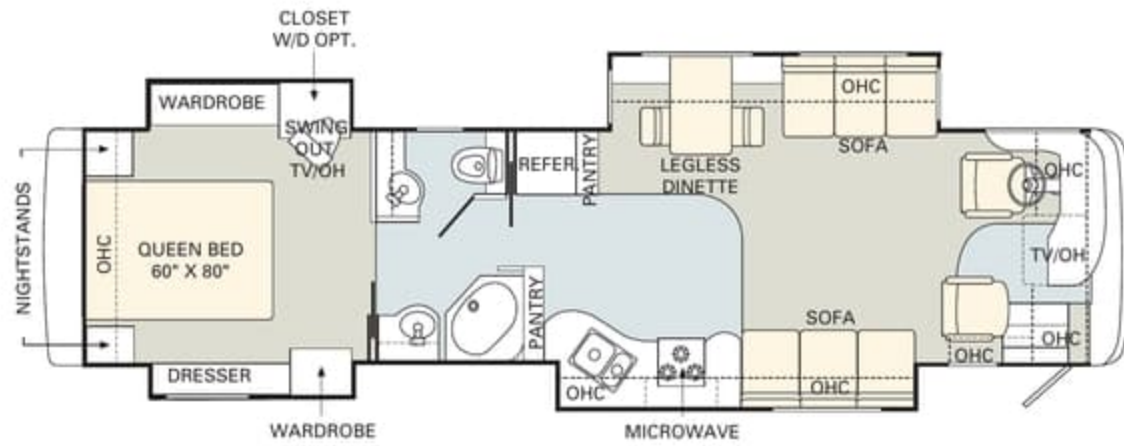

40PRO

40PAQ

40PDO

FURNITURE OPTIONS

Monaco gives you more ways to customize your motorhome to fit your lifestyle. Here are some furniture options you may wish to consider. (Please see page 19 for a full list of the options available on each floorplan.)

- Hide-A-Bed Sofa
- Easy Bed Sofa
- Wraparound Computer Desk
- Magic Bed Sofa
- J-Lounge with Drawer
- Recliner
- Adjustable Coffee Table
- Booth Dinette