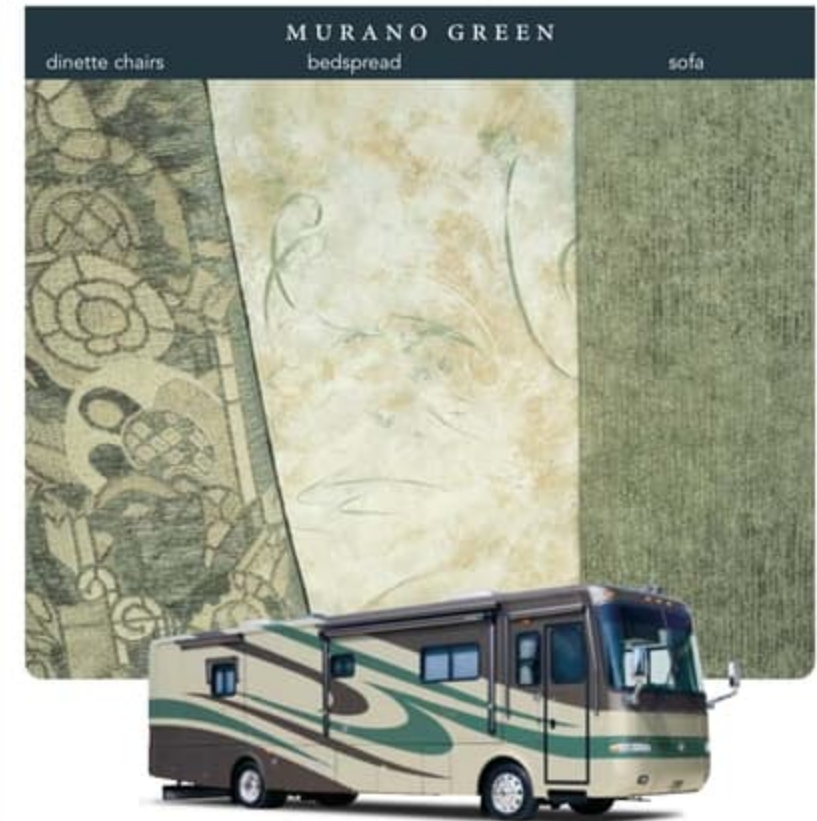

Each year, our designers create color and fabric combinations that lead the industry in warmth and style. This year, we're offering four beautiful decors and three stunning cabinet finishes.

Manufactured in, not added on. For added protection against stains, Dupont Teflon® soil repellent is applied to virtually all upholstery fabric during the finishing process for superior coverage.*

*Brand and application of upholstery fabric protection may vary depending on date recreational vehicle was manufactured.

Note: Colors depicted are a reasonable representation though they may not be an exact match of the actual colors due to variances in processing and production. See your dealer for actual fabric and paint chip samples.