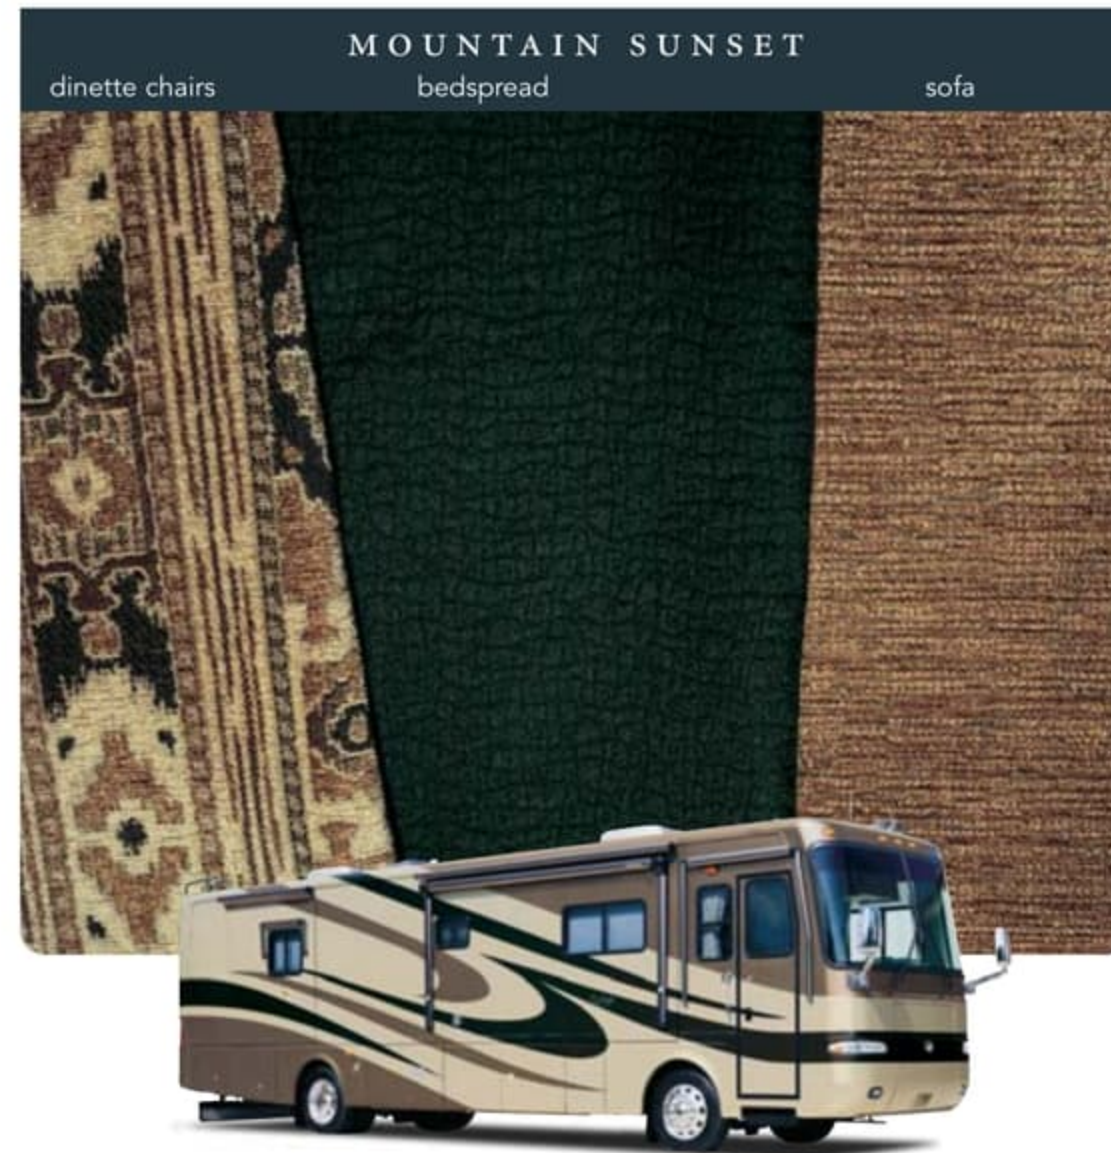

Each year, our designers create color and fabric combinations that lead the industry in warmth and style. This year, we're offering four beautiful decors and three stunning cabinet finishes.

Manufactured in, not added on. For added protection against stains, Dupont Teflon® soil repellent is applied to virtually all upholstery fabric during the finishing process for superior coverage.*

*Brand and application of upholstery fabric protection may vary depending on date recreational vehicle was manufactured.

Note: Colors depicted are a reasonable representation though they may not be an exact match of the actual colors due to variances in processing and production. See your dealer for actual fabric and paint chip samples.