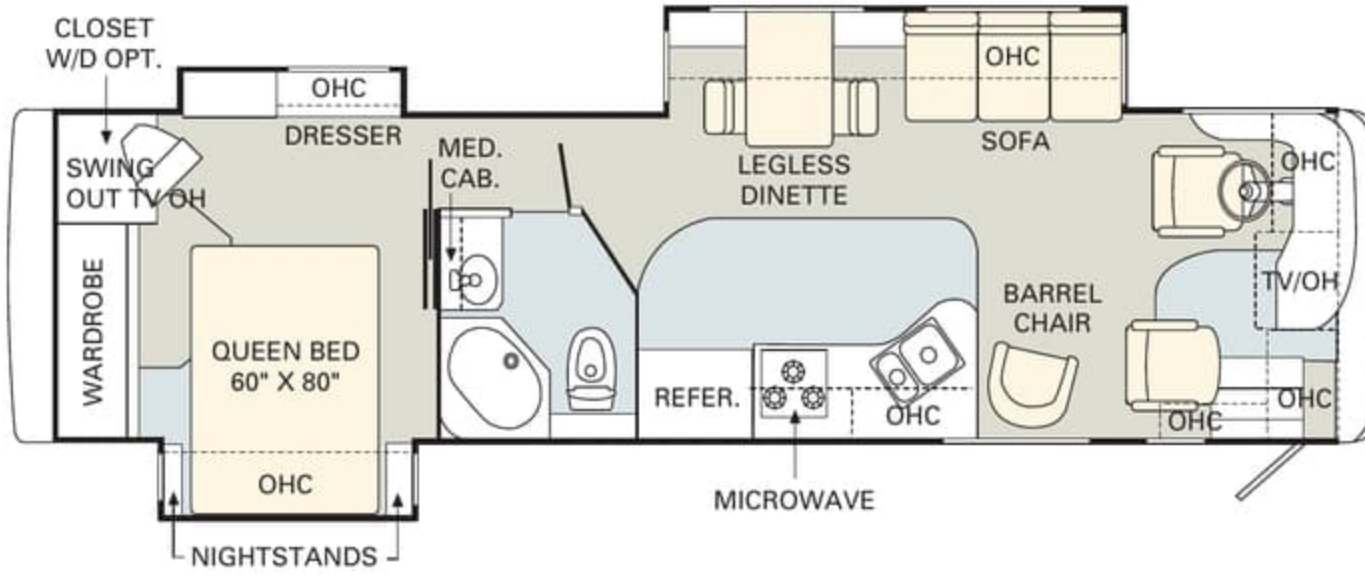

No other manufacturer gives you as many innovative floorplan choices as Monaco. The 2005 Diplomat offers double, triple and quad slide-out models in lengths that range from 36' to 40'.

TILE

CARPET

Find all the latest product news and updates online: monacocoach.com

36SKT