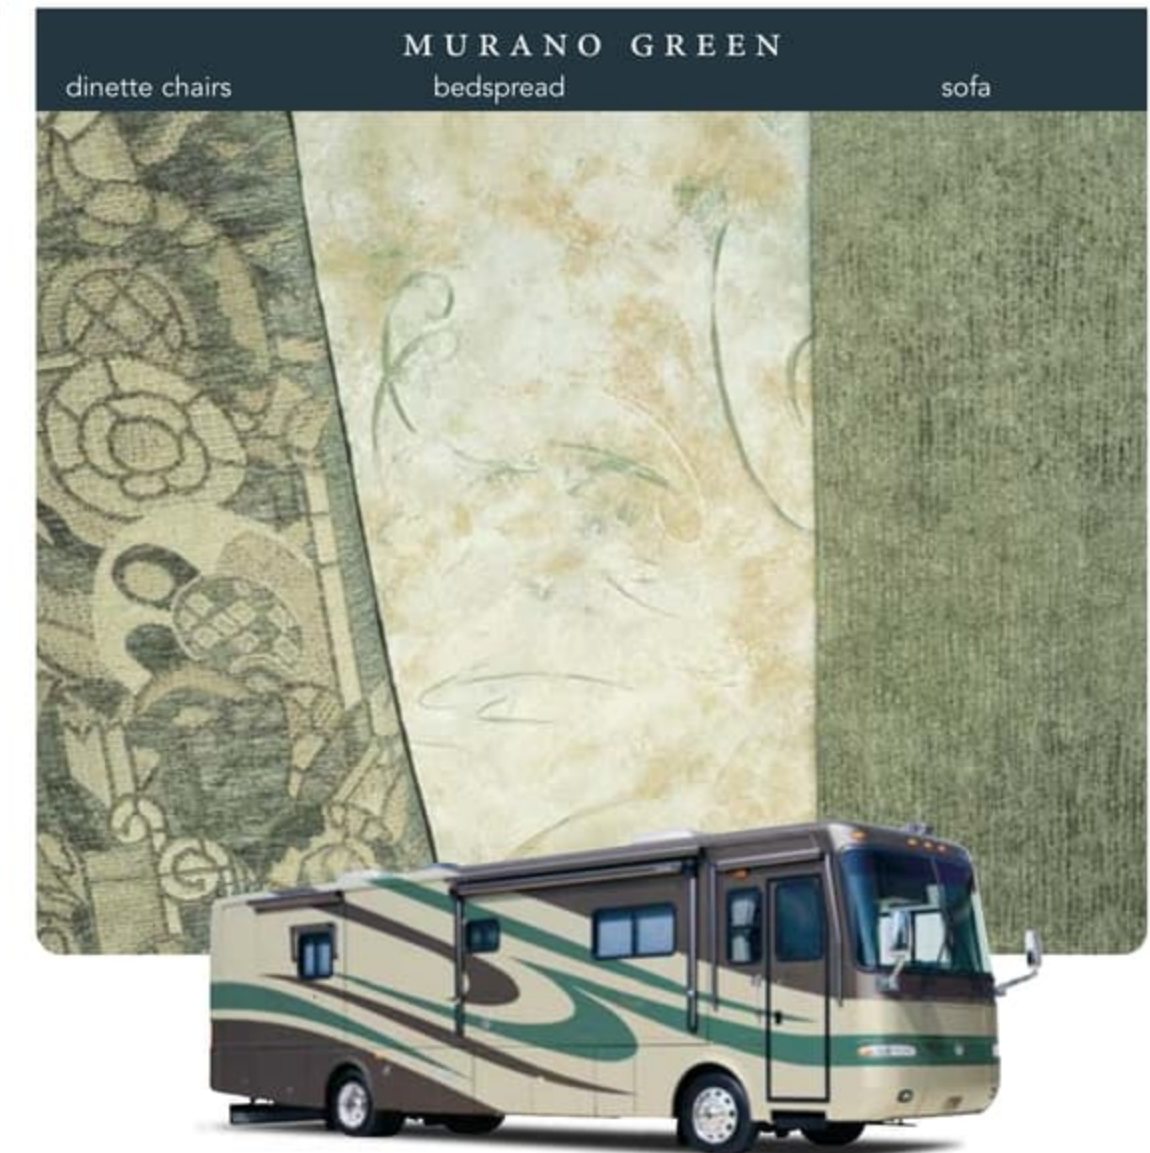

Each year, our designers create color and fabric combinations that lead the industry in warmth and style. This year, we're offering four beautiful decors and three stunning cabinet finishes.

Manufactured in, not added on. For added protection against stains, Dupont Teflon® soil repellent is applied to virtually all upholstery fabric during the finishing process for superior coverage.*

*Brand and application of upholstery fabric protection may vary depending on date recreational vehicle was manufactured.

Note: Colors depicted are a reasonable representation though they may not be an exact match of the actual colors due to variances in processing and production. See your dealer for actual fabric and paint chip samples.