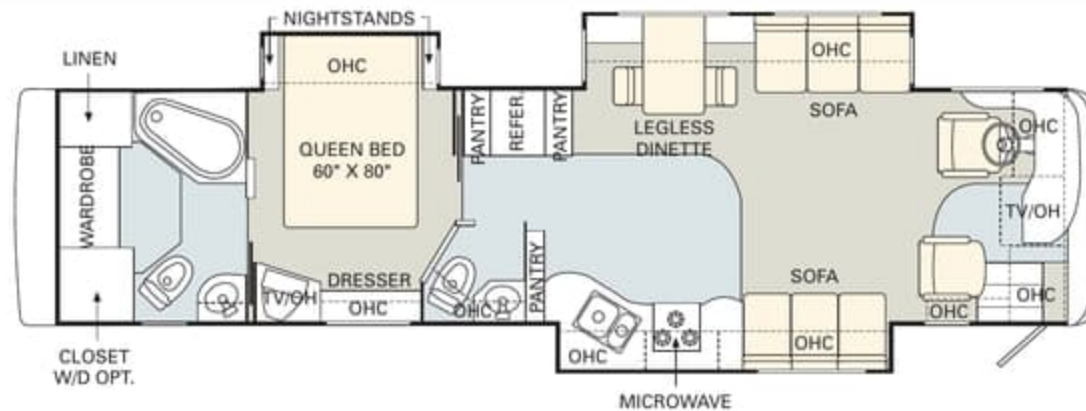

No other manufacturer gives you as many innovative floorplan choices as Monaco. The 2005 Diplomat offers double, triple and quad slide-out models in lengths that range from 36' to 40'.

TILE

CARPET

Find all the latest product news and updates online: monacocoach.com

36SKT

38PDO

38PDD

40DST

No other manufacturer gives you as many innovative floorplan choices as Monaco. The 2005 Diplomat offers double, triple and quad slide-out models in lengths that range from 36' to 40'.