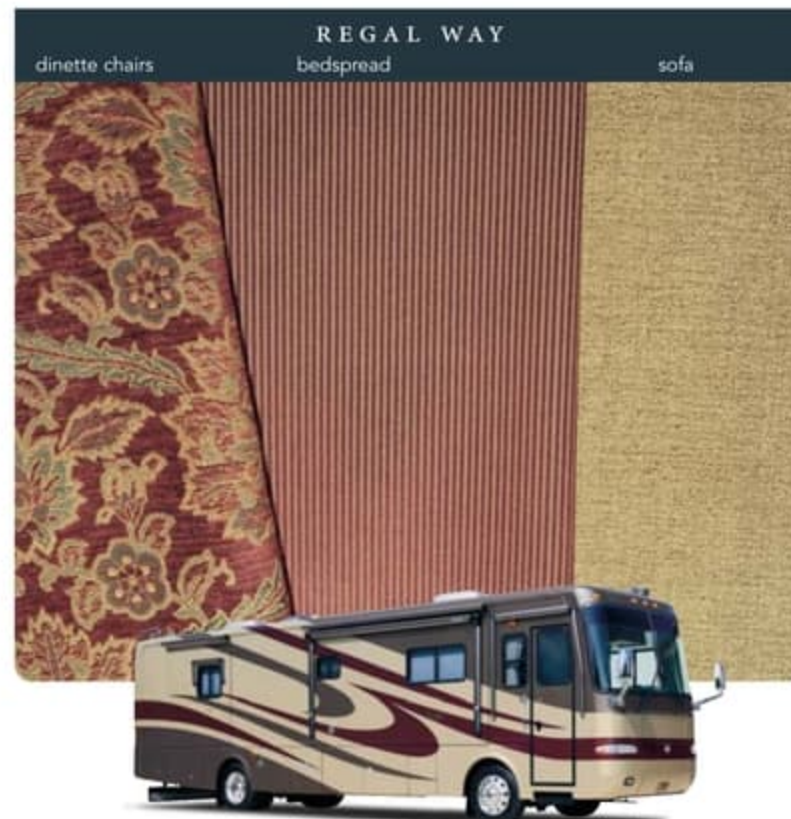

Each year, our designers create color and fabric combinations that lead the industry in warmth and style. This year, we're offering four beautiful decors and three stunning cabinet finishes.

Manufactured in, not added on. For added protection against stains, Dupont Teflon® soil repellent is applied to virtually all upholstery fabric during the finishing process for superior coverage.*

*Brand and application of upholstery fabric protection may vary depending on date recreational vehicle was manufactured.

Note: Colors depicted are a reasonable representation though they may not be an exact match of the actual colors due to variances in processing and production. See your dealer for actual fabric and paint chip samples.