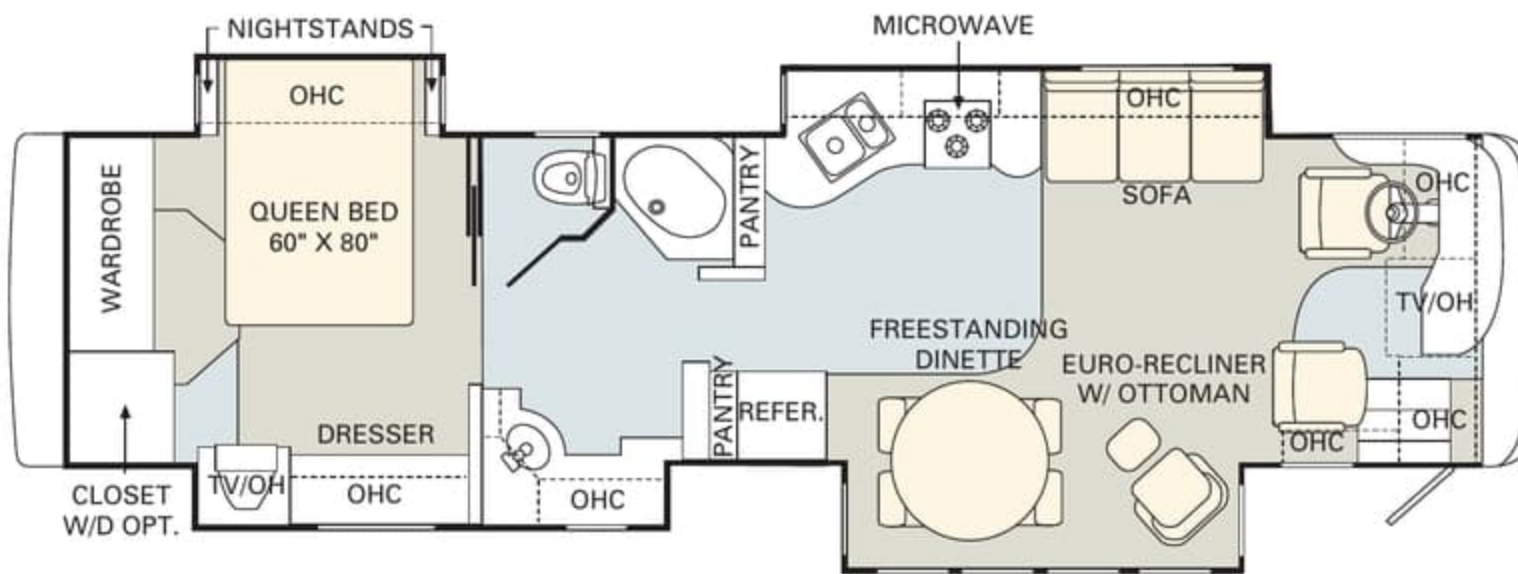

40PRO

40PAQ

40PDD

FURNITURE OPTIONS

Monaco gives you more ways to customize your motorhome to fit your lifestyle. Here are some furniture options you may wish to consider. (Please see page 19 for a full list of the options available on each floorplan.)

- Hide-A-Bed Sofa
- Easy Bed Sofa
- Wraparound Computer Desk
- Magic Bed Sofa
- J-Lounge with Drawer
- Recliner
- Adjustable Coffee Table
- Booth Dinette