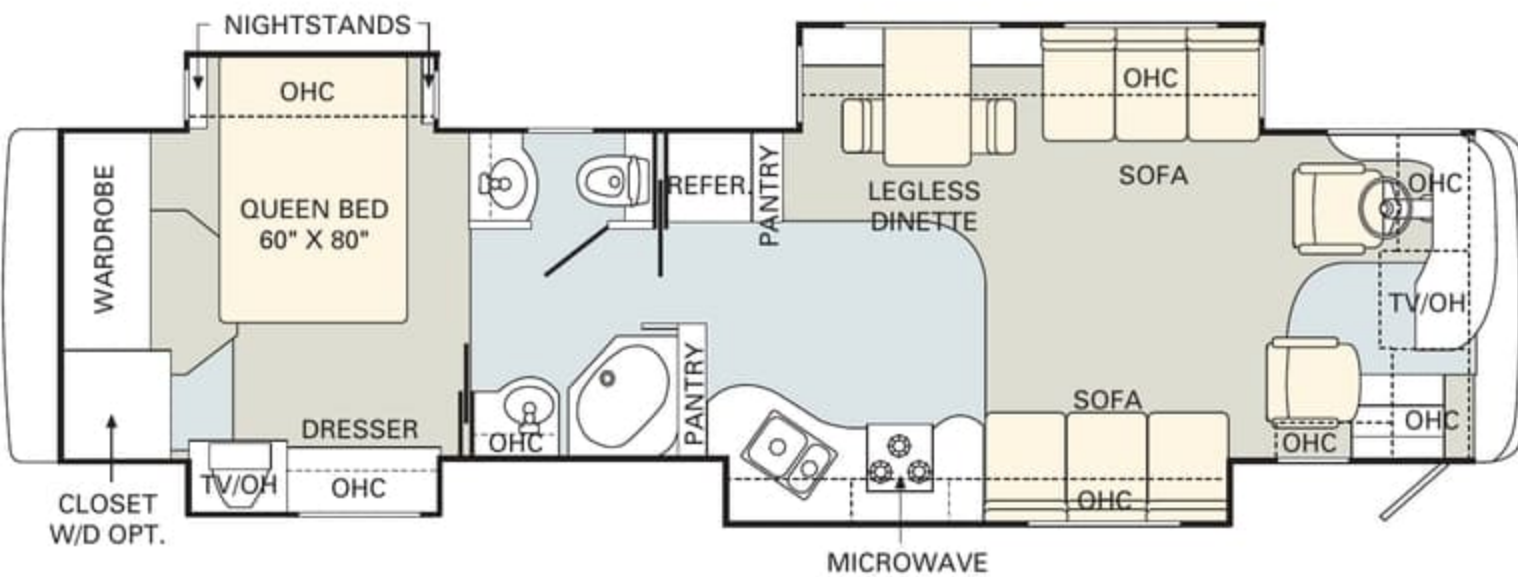

- Hide-A-Bed Sofa
- Easy Bed Sofa
- Wraparound Computer Desk
- Magic Bed Sofa
- J-Lounge with Drawer
- Recliner
- Adjustable Coffee Table
- Booth Dinette

40PRO

40PAQ

40PDD

FURNITURE OPTIONS

Monaco gives you more ways to customize your motorhome to fit your lifestyle. Here are some furniture options you may wish to consider. (Please see page 19 for a full list of the options available on each floorplan.)

- Hide-A-Bed Sofa
- Easy Bed Sofa
- Wraparound Computer Desk
- Magic Bed Sofa
- J-Lounge with Drawer
- Recliner
- Adjustable Coffee Table
- Booth Dinette

	WEIGHT RATINGS (LBS.) ¹				MEASUREMENTS						TANK CAPACITY (GAL.) ²					
	Gross vehicle	Gross combined ³	Front gross axle	Rear gross axle	Wheelbase	Overall length	Overall height (with A/C) (add 5" for satellite option)	Interior height	Interior width	Exterior width	Water heater	Gray tank	Black tank	Fresh tank	LP tank ³	Fuel tank
36SKT	33,000	43,000	13,000	20,000	216"	37' 2"	12' 3"	81"	94½"	100½"	10	62	40	100	39	100
38PDQ	33,000	43,000	13,000	20,000	242"	39' 4"	12' 3"	81"	94½"	100½"	10	62	40	100	39	100
38PDD	33,000	43,000	13,000	20,000	242"	39' 4"	12' 3"	81"	94½"	100½"	10	62	40	100	39	100
40DST	33,000	43,000	13,000	20,000	256"	40' 6"	12' 3"	81"	94½"	100½"	10	62	40	100	39	100
40PRQ	33,000	43,000	13,000	20,000	256"	40' 6"	12' 3"	81"	94½"	100½"	10	62	40	100	39	100
40PAQ	33,000	43,000	13,000	20,000	256"	40' 6"	12' 3"	81"	94½"	100½"	10	62	40	100	39	100
40PDQ	33,000	43,000	13,000	20,000	256"	40' 6"	12' 3"	81"	94½"	100½"	10	62	40	100	39	100