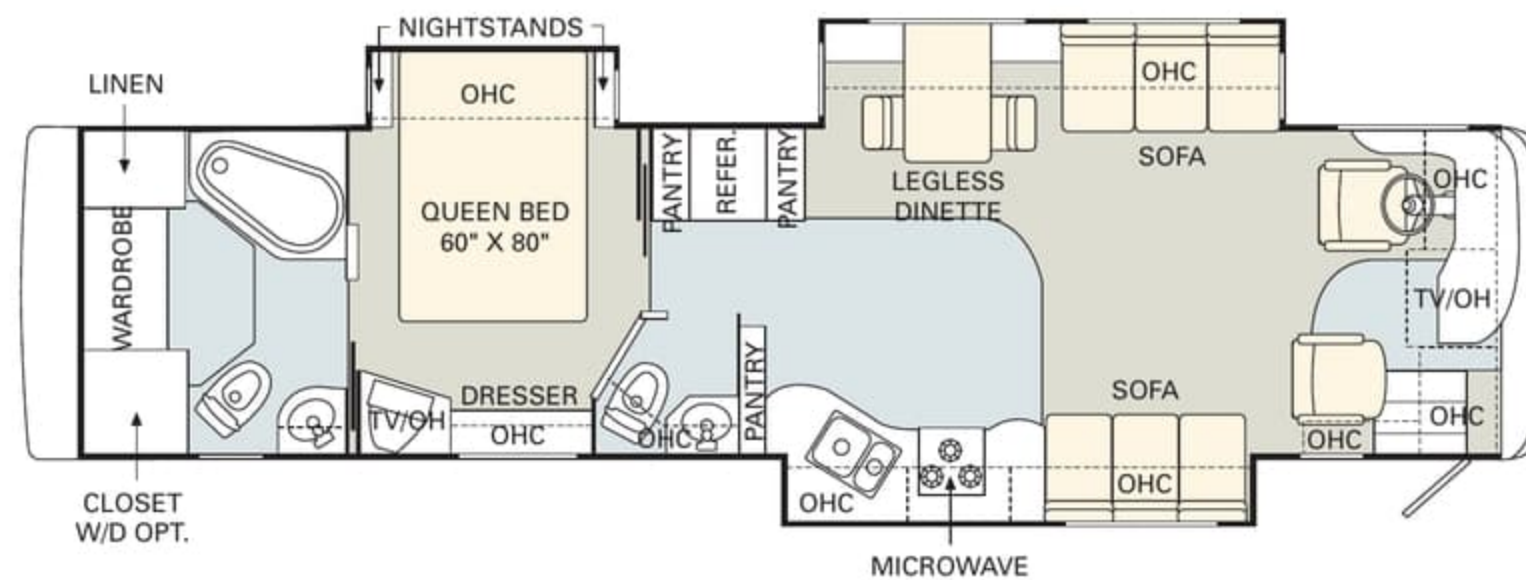

No other manufacturer gives you as many innovative floorplan choices as Monaco. The 2005 Diplomat offers double, triple and quad slide-out models in lengths that range from 36' to 40'.

TILE

CARPET

Find all the latest product news and updates online: monacocoach.com

36SKT

38PDQ

38PDD

40DST