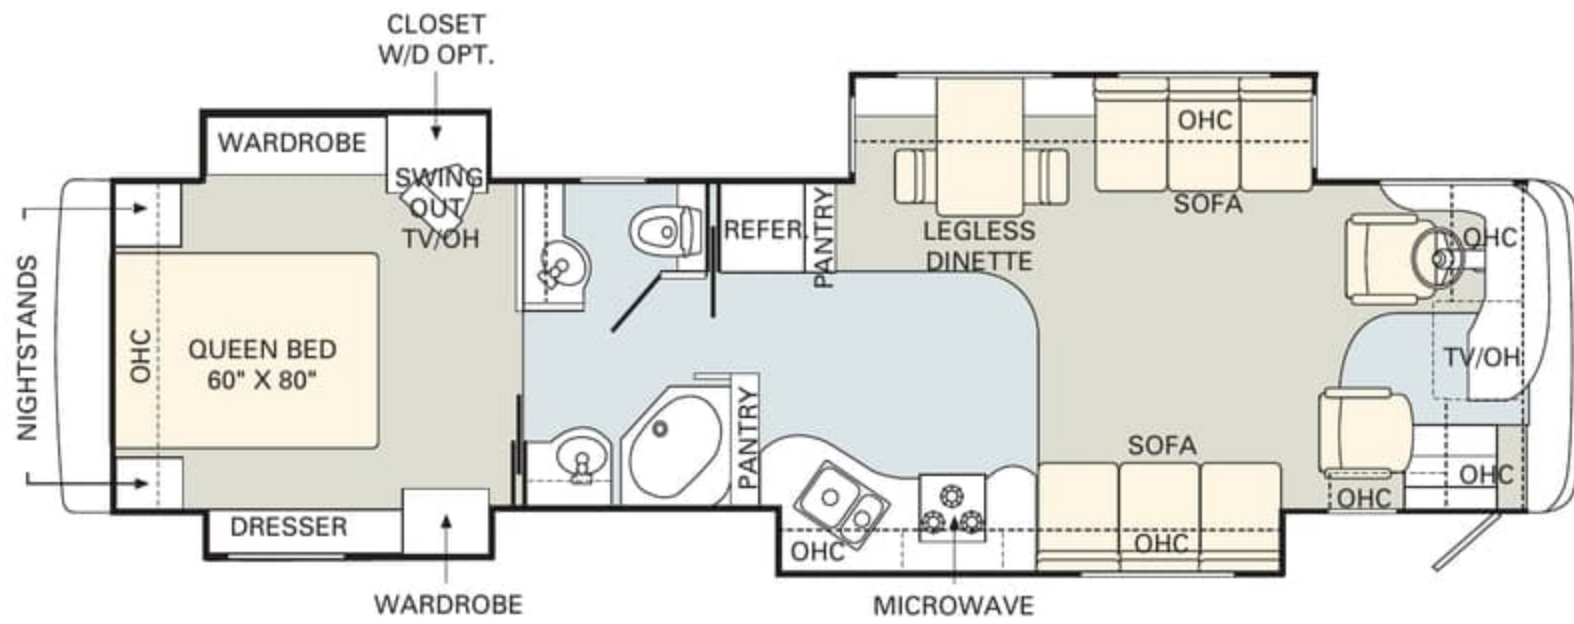

40PRO

40PAQ

40PDD

FURNITURE OPTIONS

Monaco gives you more ways to customize your motorhome to fit your lifestyle. Here are some furniture options you may wish to consider. (Please see page 19 for a full list of the options available on each floorplan.)

- Hide-A-Bed Sofa
- Easy Bed Sofa
- Wraparound Computer Desk
- Magic Bed Sofa
- J-Lounge with Drawer
- Recliner
- Adjustable Coffee Table
- Booth Dinette