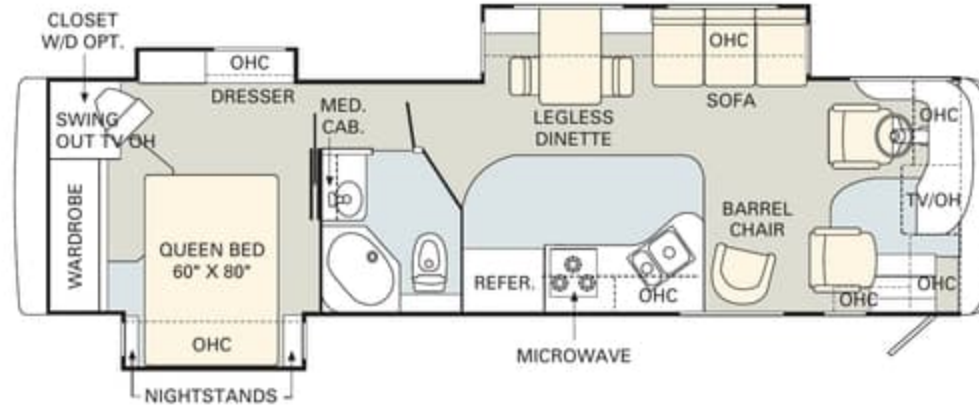

No other manufacturer gives you as many innovative floorplan choices as Monaco. The 2005 Diplomat offers double, triple and quad slide-out models in lengths that range from 36' to 40'.

TILE

CARPET

Find all the latest product news and updates online: monacocoach.com

36SKT

38PDO

38PDD

40DST

No other manufacturer gives you as many innovative floorplan choices as Monaco. The 2005 Diplomat offers double, triple and quad slide-out models in lengths that range from 36' to 40'.