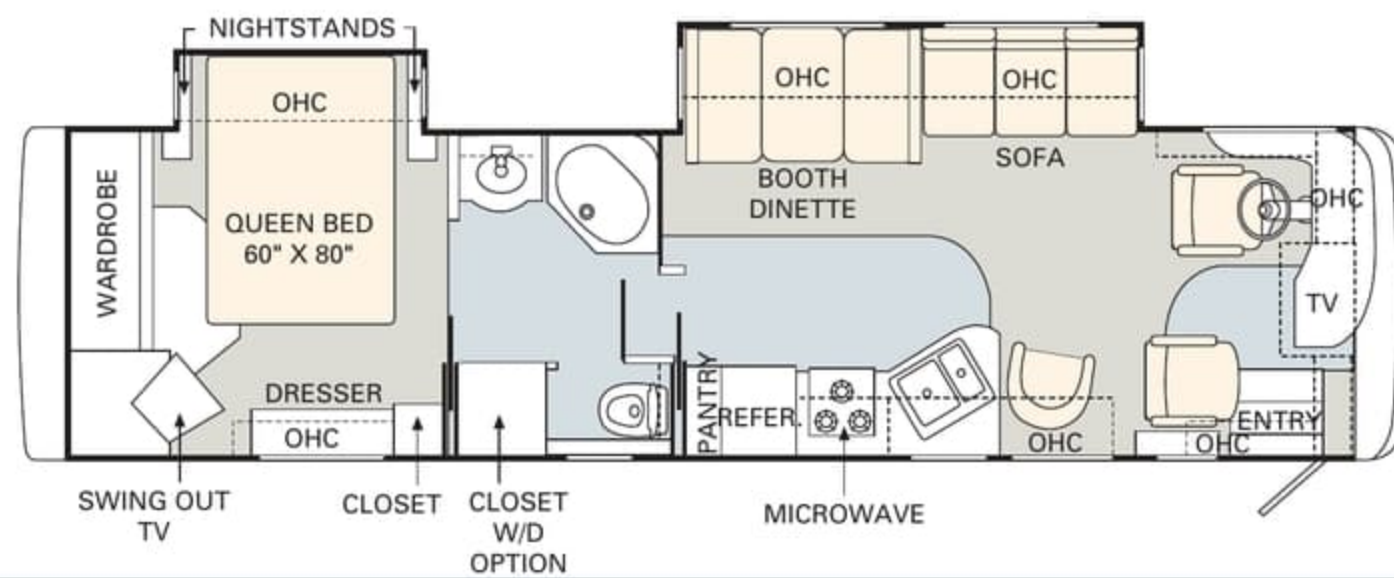

36PDD

36PRT