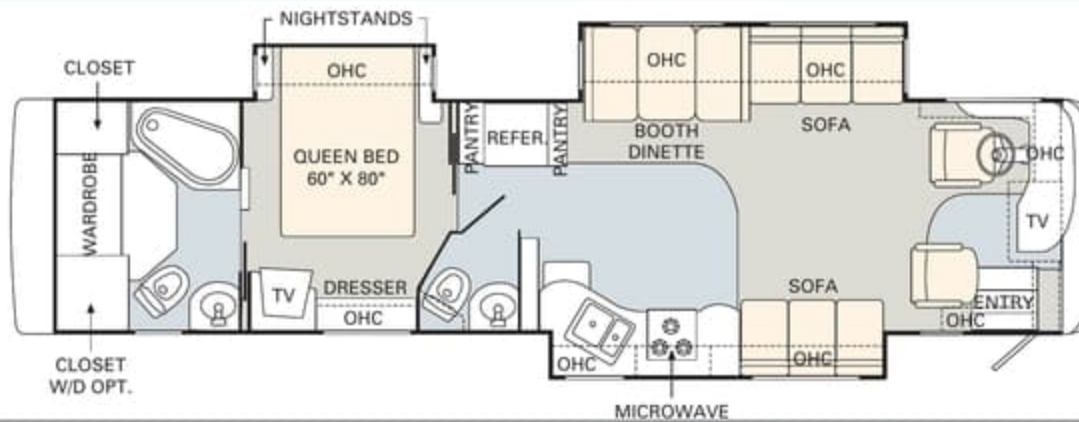

38PST

38PDO

40DST

40PLO

FURNITURE OPTIONS

Monaco gives you more ways to customize your motorhome to fit your lifestyle. Here are some furniture options you may wish to consider. (Please see page 15 for a full list of the options available on each floorplan.)

- Wonder Bed Sofa
- Electric Sofa
- Hide-a-Bed Sofa
- Recliners
- Sleeper Sofa
- Barrel Chair
- Adjustable Coffee Table
- Legless Dinette and Wall Cabinet