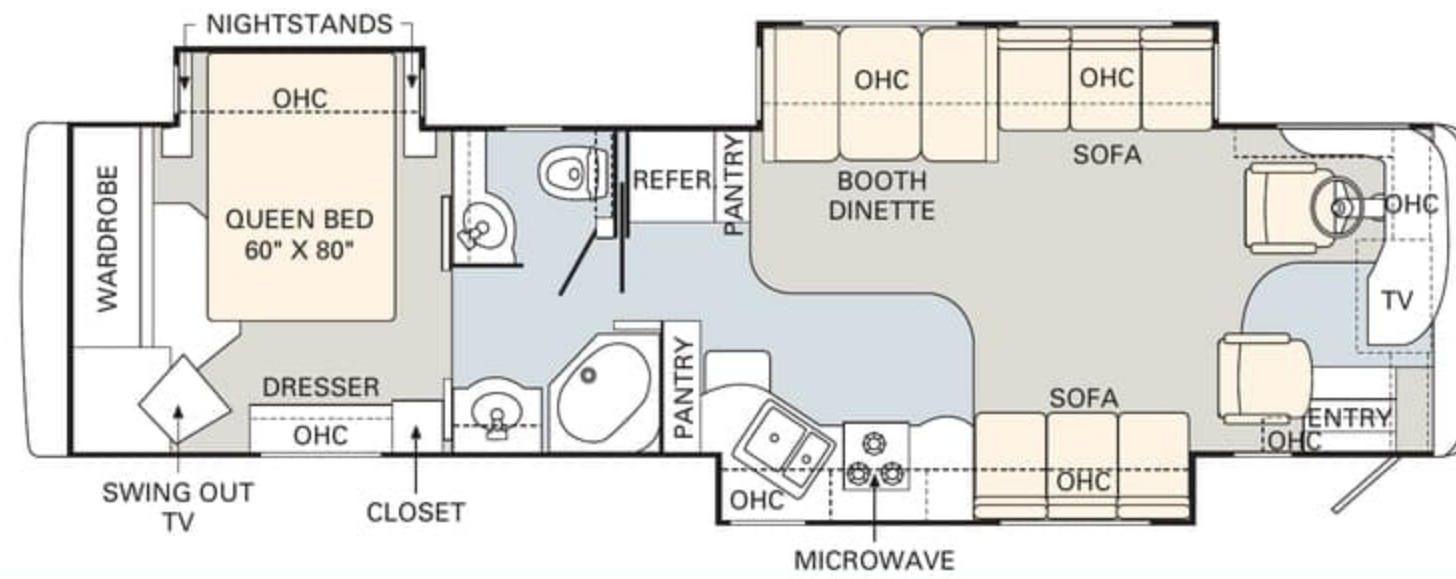

FURNITURE OPTIONS

Monaco gives you more ways to customize your motorhome to fit your lifestyle. Here are some furniture options you may wish to consider. (Please see page 15 for a full list of the options available on each floorplan.)

Wonder Bed Sofa

Electric Sofa

Hide-a-Bed Sofa

Recliners

Sleeper Sofa

Barrel Chair

Adjustable Coffee Table

Legless Dinette and Wall Cabinet