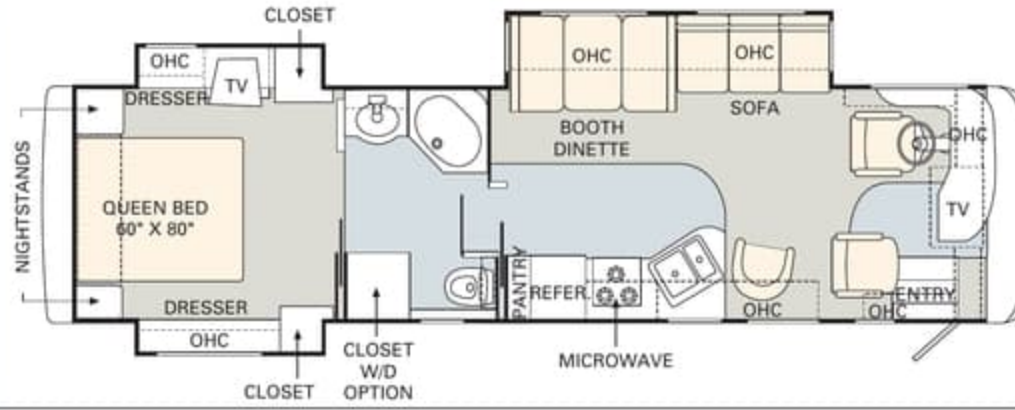

36PDD

36PRT

37PBD