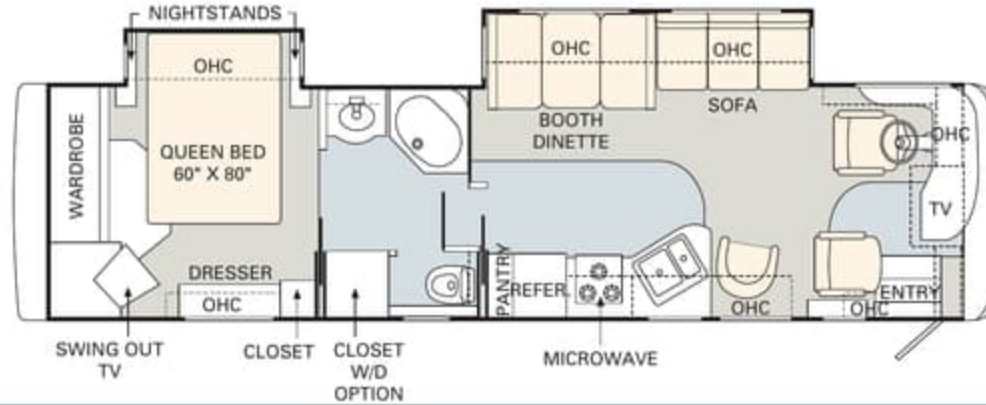

34SBD

36PDD

36PRT