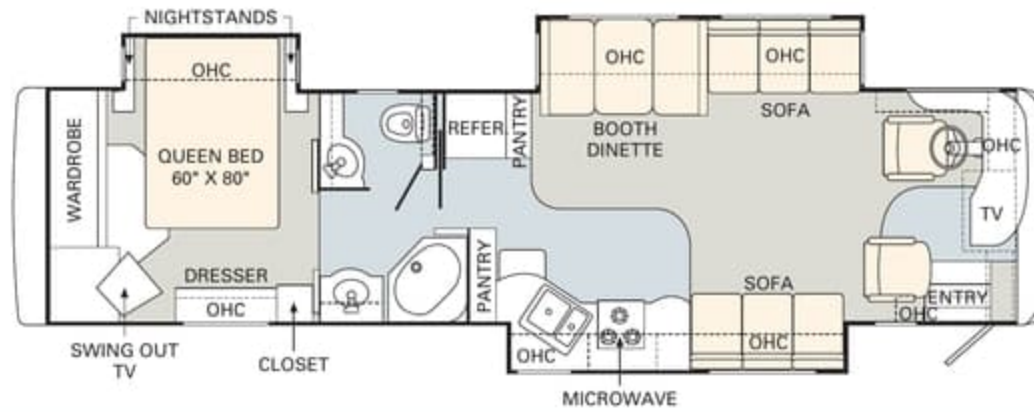

38PST

38PDO

40DST

40PLO

FURNITURE OPTIONS

Monaco gives you more ways to customize your motorhome to fit your lifestyle. Here are some furniture options you may wish to consider. (Please see page 15 for a full list of the options available on each floorplan.)

- Wonder Bed Sofa
- Electric Sofa
- Hide-a-Bed Sofa
- Recliners
- Sleeper Sofa
- Barrel Chair
- Adjustable Coffee Table
- Legless Dinette and Wall Cabinet