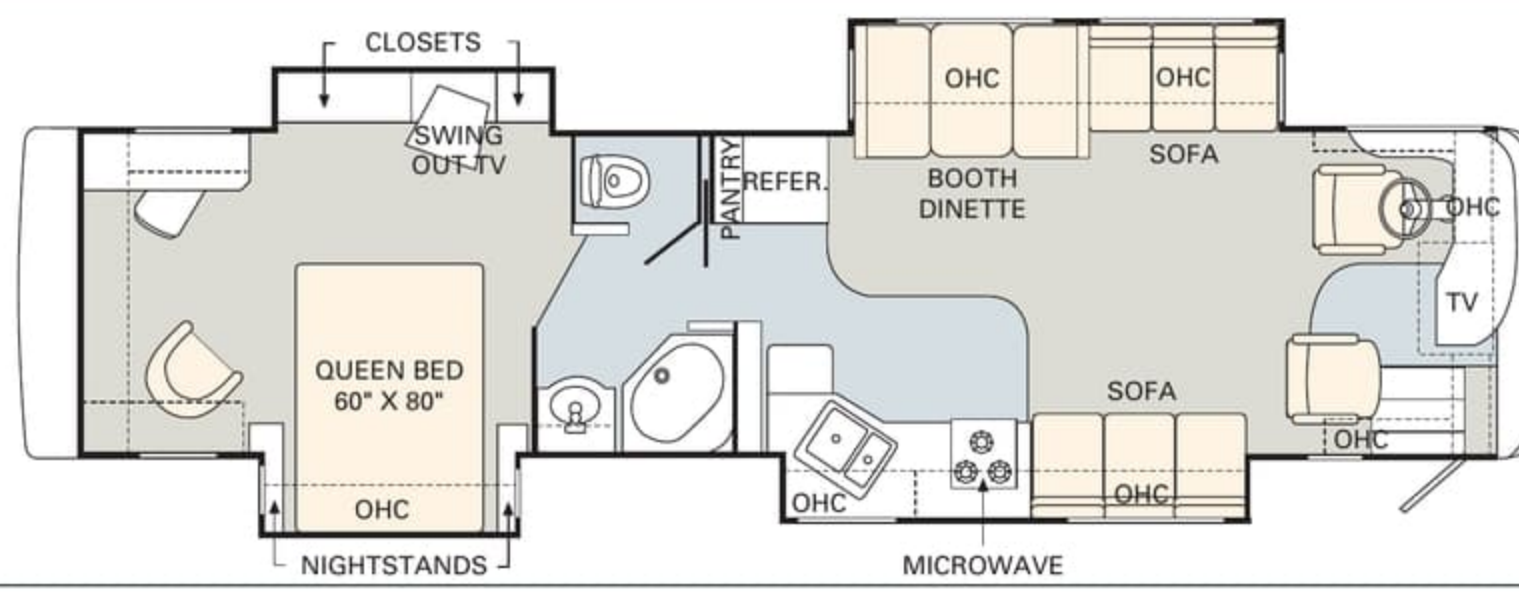

FURNITURE OPTIONS

Monaco gives you more ways to customize your motorhome to fit your lifestyle. Here are some furniture options you may wish to consider. (Please see page 15 for a full list of the options available on each floorplan.)

Wonder Bed Sofa

Electric Sofa

Hide-a-Bed Sofa

Recliners

Sleeper Sofa

Barrel Chair

Adjustable Coffee Table

Legless Dinette and Wall Cabinet