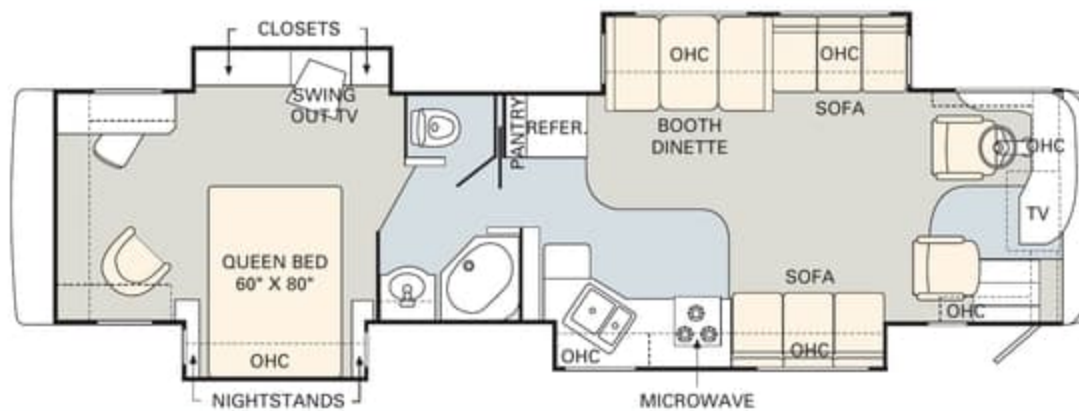

38PST

38PDO

40DST

40PLO

FURNITURE OPTIONS

Monaco gives you more ways to customize your motorhome to fit your lifestyle. Here are some furniture options you may wish to consider. (Please see page 15 for a full list of the options available on each floorplan.)

- Wonder Bed Sofa
- Electric Sofa
- Hide-a-Bed Sofa
- Recliners
- Sleeper Sofa
- Barrel Chair
- Adjustable Coffee Table
- Legless Dinette and Wall Cabinet