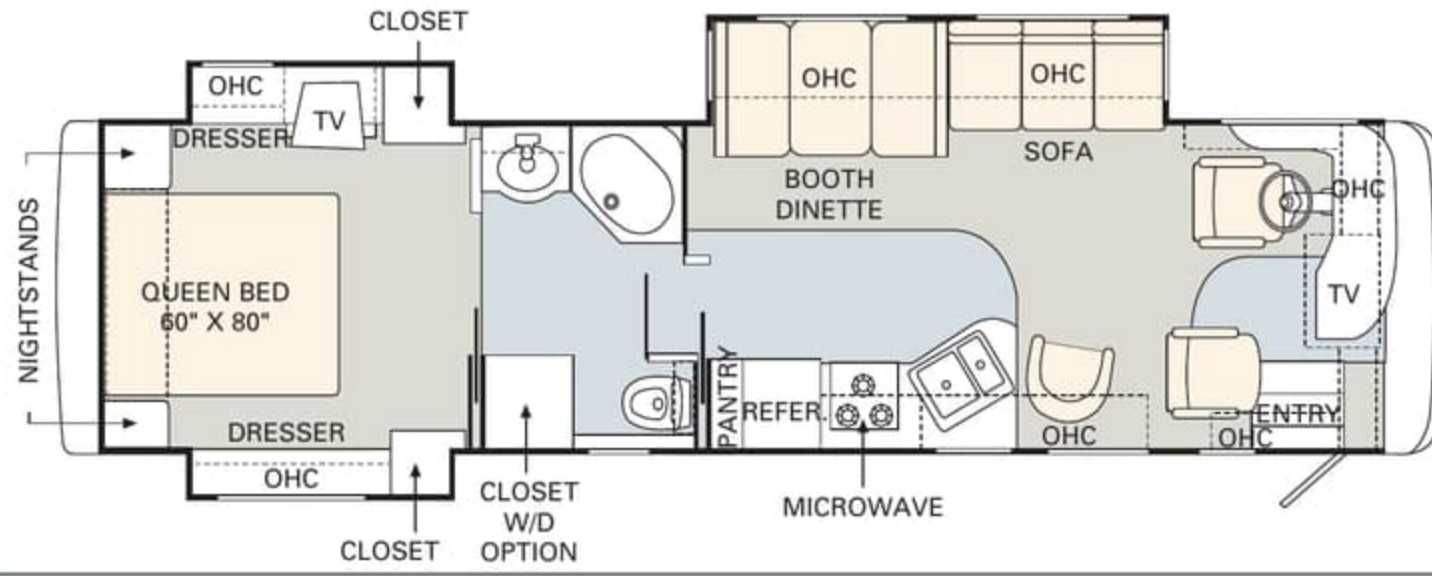

36PRT

37PBD