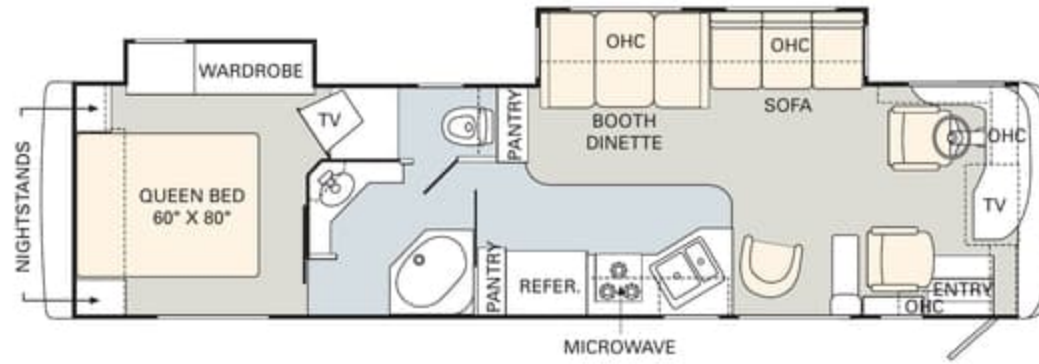

34SBD

36PDD

36PRT

37PBD

No other manufacturer gives you as many innovative floorplan choices as Monaco. The 2005 Knight offers double, triple and quad slide-out models in lengths that range from 34' to 40'.