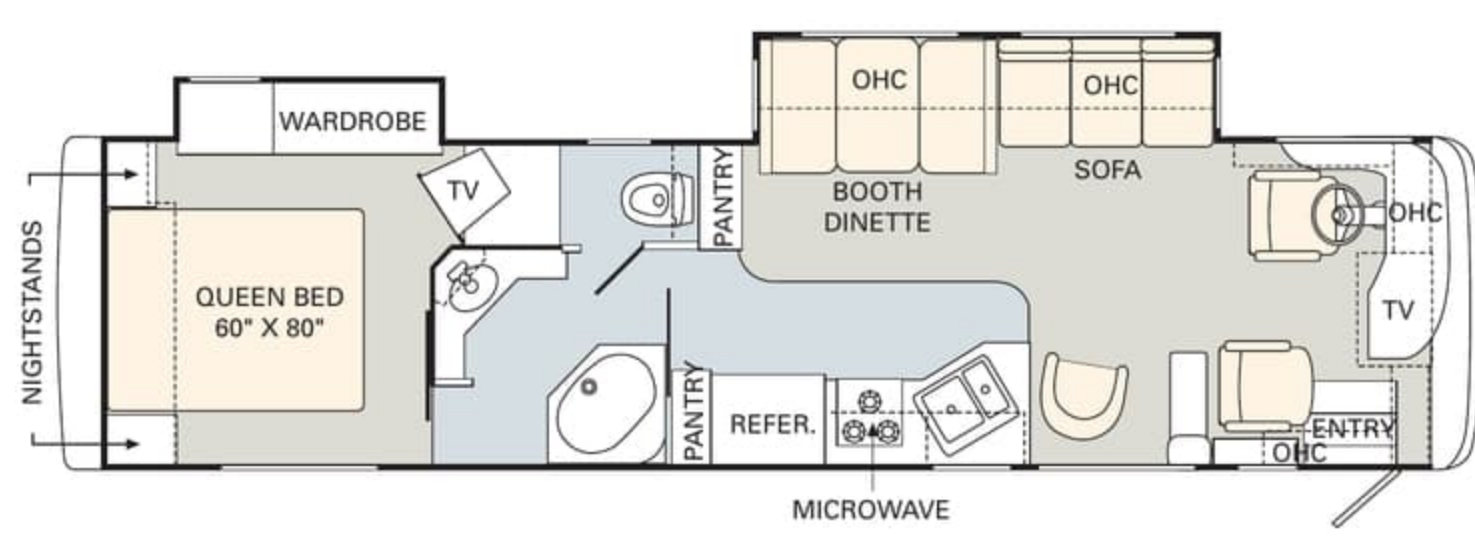

No other manufacturer gives you as many innovative floorplan choices as Monaco. The 2005 Knight offers double, triple and quad slide-out models in lengths that range from 34' to 40'.

Find all the latest product news and updates online: monacocoach.com

37PBD