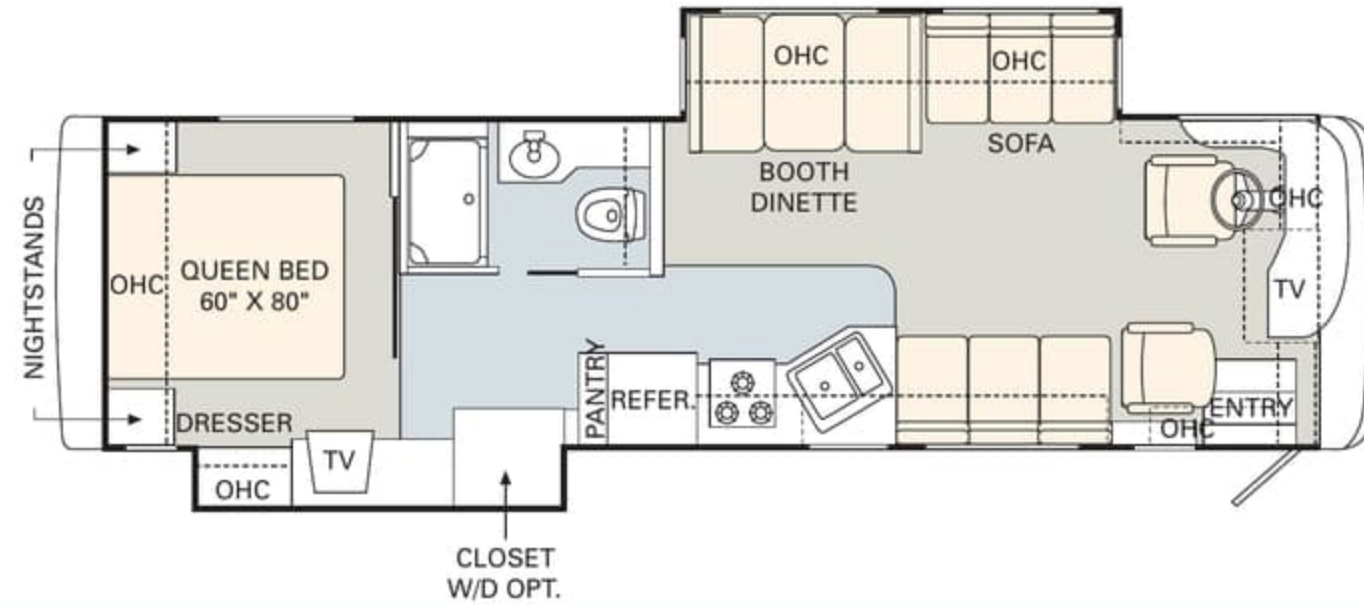

Find all the latest product news and updates online: monacocoach.com

34$BD

36PDD