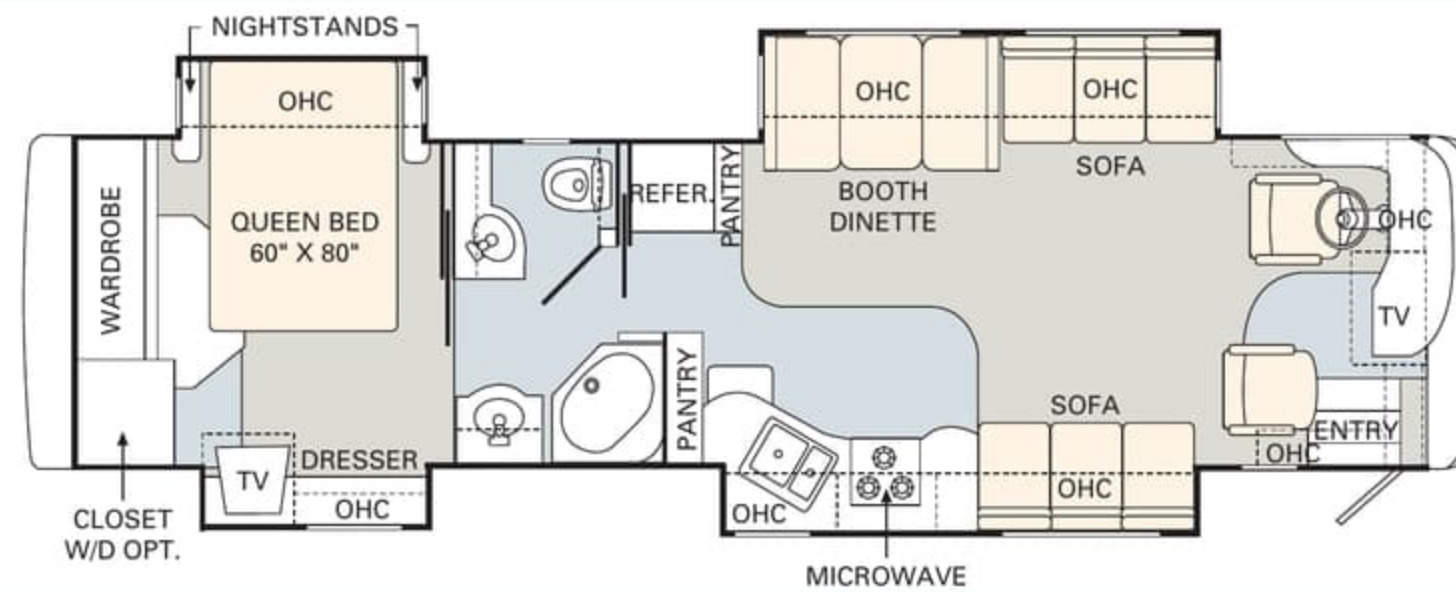

FURNITURE OPTIONS

Monaco gives you more ways to customize your motorhome to fit your lifestyle. Here are some furniture options you may wish to consider. (Please see page 15 for a full list of the options available on each floorplan.)

Wonder Bed Sofa

Electric Sofa

Hide-a-Bed Sofa

Recliners

Sleeper Sofa

Barrel Chair

Adjustable Coffee Table

Legless Dinette and Wall Cabinet