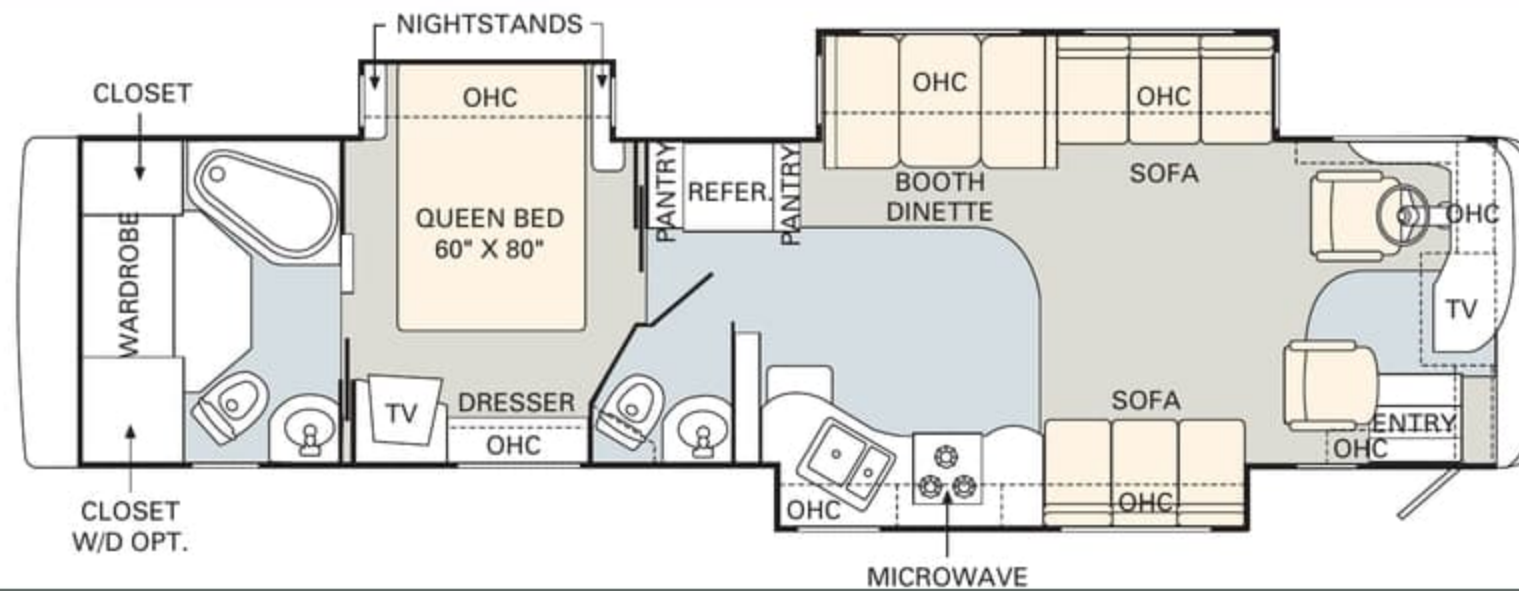

FURNITURE OPTIONS

Monaco gives you more ways to customize your motorhome to fit your lifestyle. Here are some furniture options you may wish to consider. (Please see page 15 for a full list of the options available on each floorplan.)

Wonder Bed Sofa

Electric Sofa

Hide-a-Bed Sofa

Recliners

Sleeper Sofa

Barrel Chair

Adjustable Coffee Table

Legless Dinette and Wall Cabinet