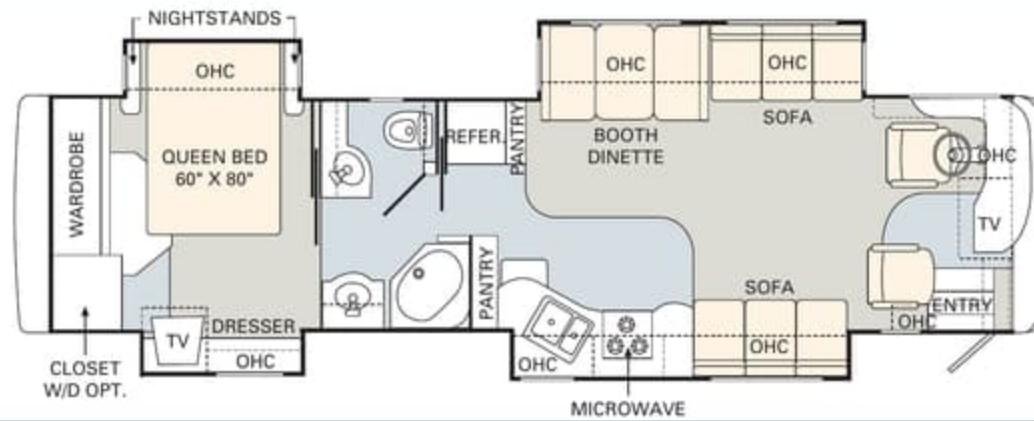

38PST

38PDO

40DST

40PLO

FURNITURE OPTIONS

Monaco gives you more ways to customize your motorhome to fit your lifestyle. Here are some furniture options you may wish to consider. (Please see page 15 for a full list of the options available on each floorplan.)

- Wonder Bed Sofa
- Electric Sofa
- Hide-a-Bed Sofa
- Recliners
- Sleeper Sofa
- Barrel Chair
- Adjustable Coffee Table
- Legless Dinette and Wall Cabinet