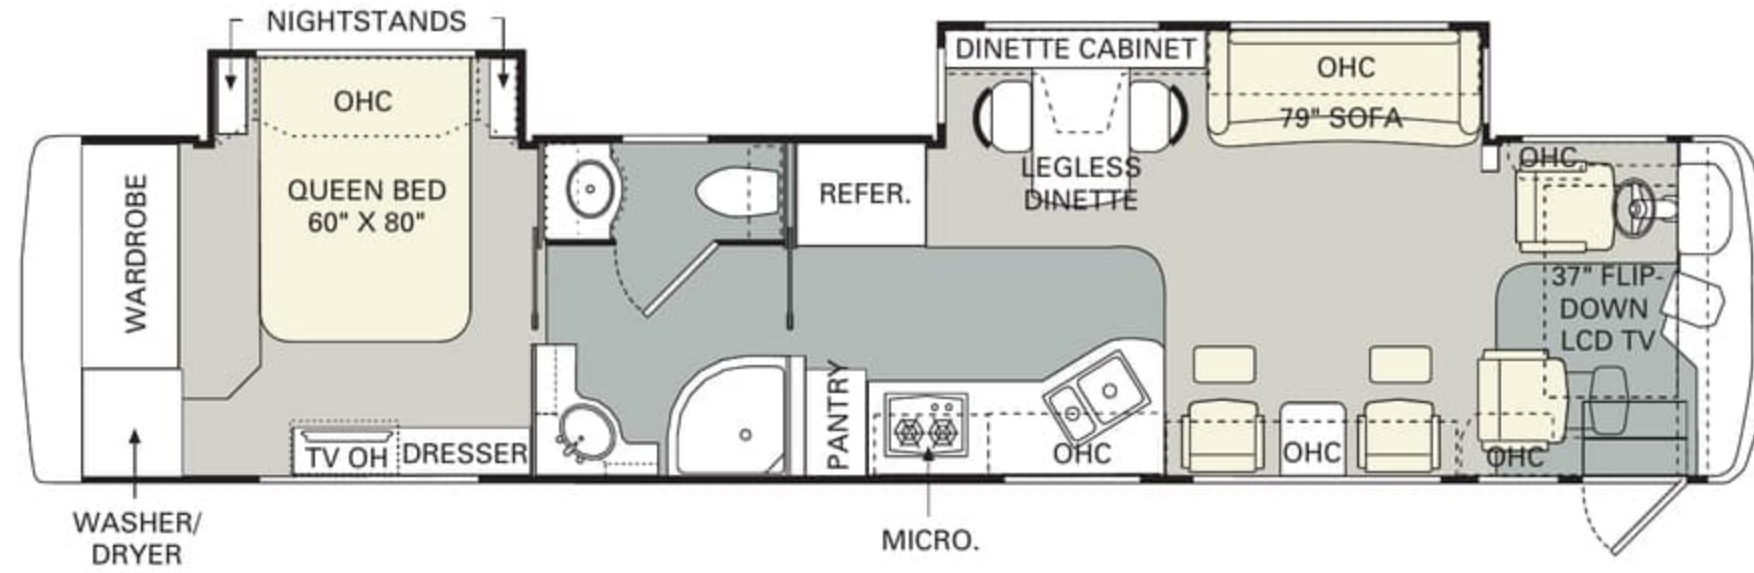

No other manufacturer gives you as many innovative floorplan choices as Monaco. The 2005 Signature Series offers double, triple and quad slide-out models in lengths that range from 40' to 45'.

Find all the latest product news and updates online: monacocoach.com

40 PLATINUM II