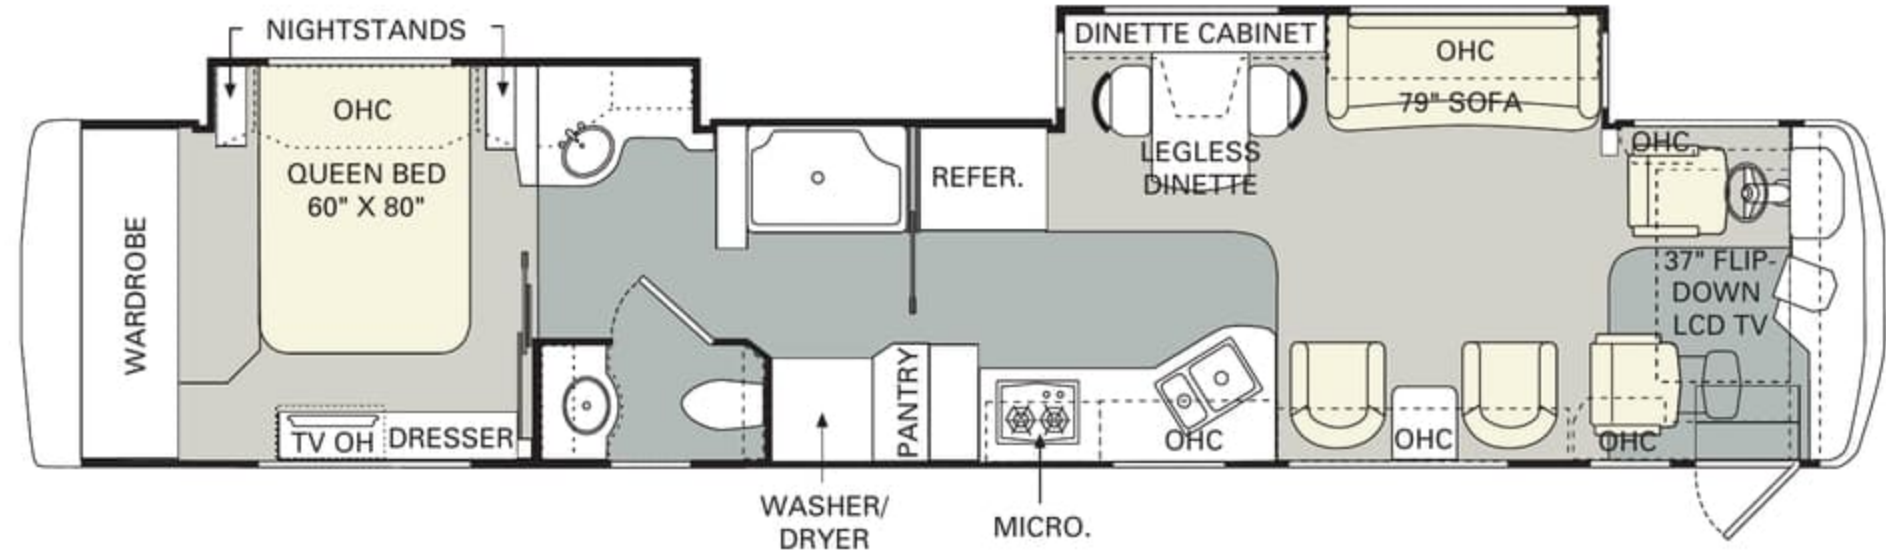

45 CASTLE II