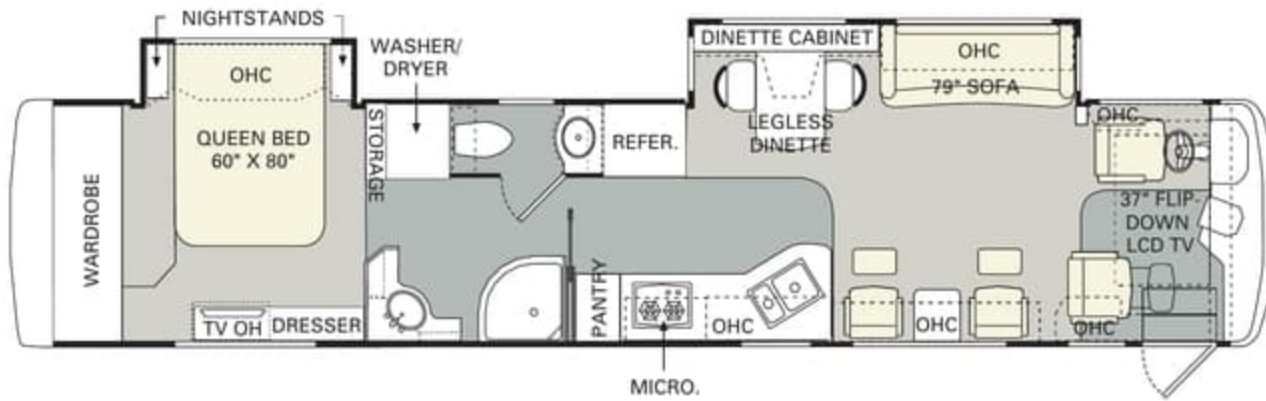

STAINED OAK

NATURAL MAPLE

SPICED MAPLE

RALPH LAUREN LANDSDOWN

carpet dinette chairs sofa bedspread

No other manufacturer gives you as many innovative floorplan choices as Monaco. The 2005 Signature Series offers double, triple and quad slide-out models in lengths that range from 40' to 45'.

Find all the latest product news and updates online: monacocoach.com

40 PLATINUM II

40 PLATINUM III

40 PLATINUM IV

42 CHATEAU II

42 CHATEAU III

42 CHATEAU IV

FURNITURE OPTIONS