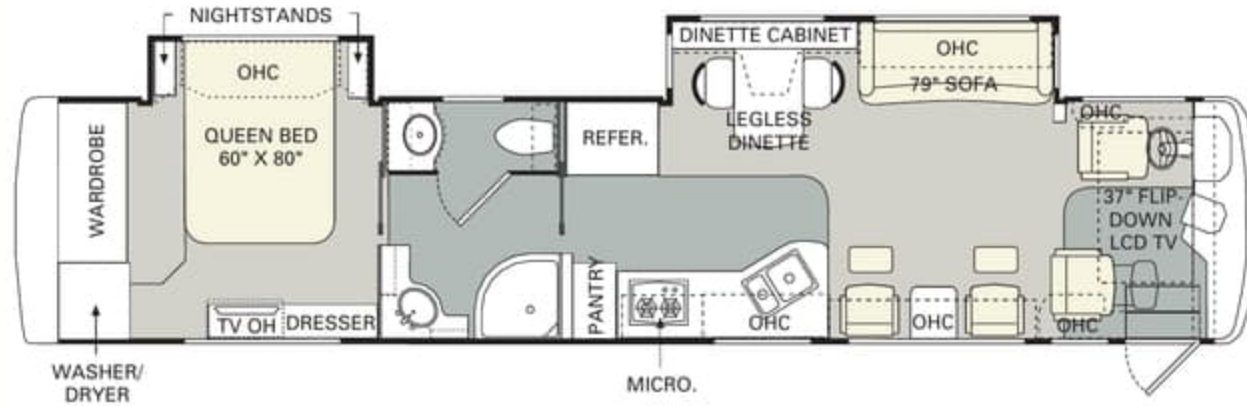

STAINED OAK

NATURAL MAPLE

SPICED MAPLE

RALPH LAUREN LANDSDOWN

carpet dinette chairs sofa bedspread

No other manufacturer gives you as many innovative floorplan choices as Monaco. The 2005 Signature Series offers double, triple and quad slide-out models in lengths that range from 40' to 45'.

Find all the latest product news and updates online: monacocoach.com

40 PLATINUM II

40 PLATINUM III

40 PLATINUM IV

No other manufacturer gives you as many innovative floorplan choices as Monaco. The 2005 Signature Series offers double, triple and quad slide-out models in lengths that range from 40' to 45'.