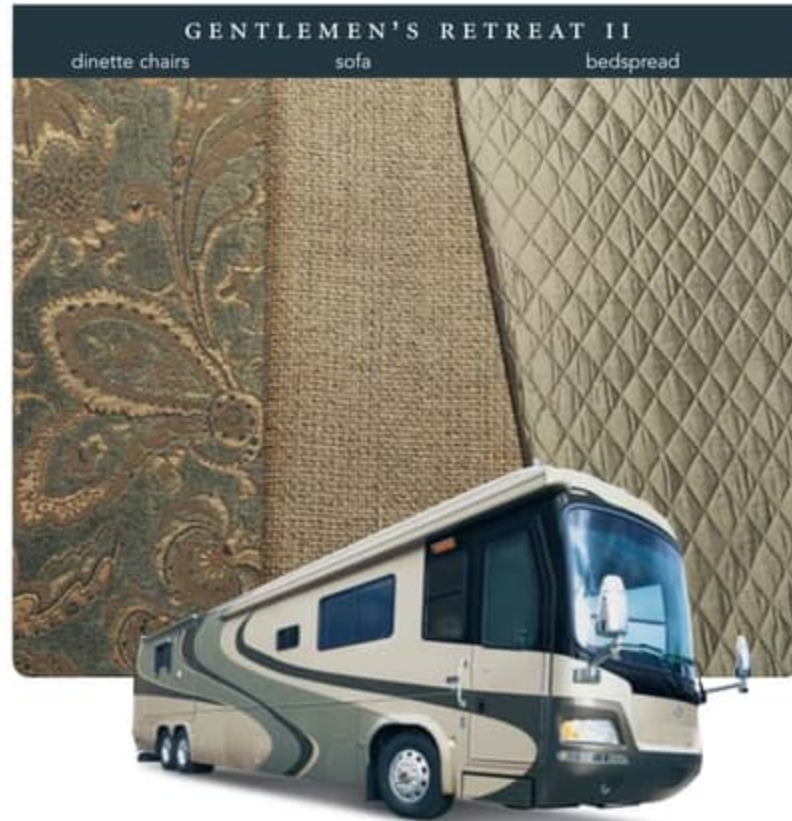

Each year, our designers create color and fabric combinations that lead the industry in warmth and style. This year, we're offering seven beautiful decors, including three — Churchill, Landsdown and Londonderry — with fabrics by Ralph Lauren. You'll also choose from seven of the most stunning cabinet styles you'll find anywhere, with selections that include both stained and natural finishes.

As you choose your favorite style of woodwork, you can be confident that each selection is crafted to the highest standards. The Signature Series' cabinets feature solid wood colonial double arched raised panel doors with edge detail and lined shelves. The drawer boxes are also made of wood, and as you open and close the drawers, you'll feel the quality of the low-friction roller guides.

Manufactured in, not added on. For added protection against stains, Dupont Teflon® soil repellent is applied to virtually all upholstery fabric during the finishing process for superior coverage.*

*Brand and application of upholstery fabric protection may vary depending on date recreational vehicle was manufactured.

Note: Colors depicted are a reasonable representation though they may not be an exact match of the actual colors due to variances in processing and production. See your dealer for actual fabric and paint chip samples.