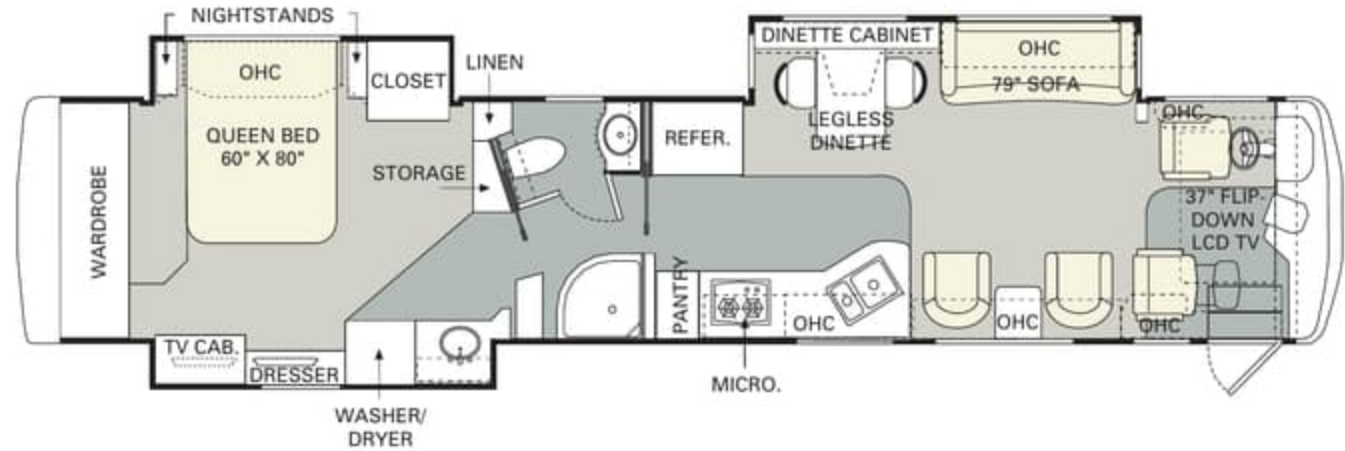

More room for living. More room for storage. And more versatility. These are just a few of the ways you know you've entered a luxury motorcoach by Monaco. Climb aboard, for an experience that's beyond compare.

Find all the latest product news and updates online: monacocoach.com

44 CONQUEST III