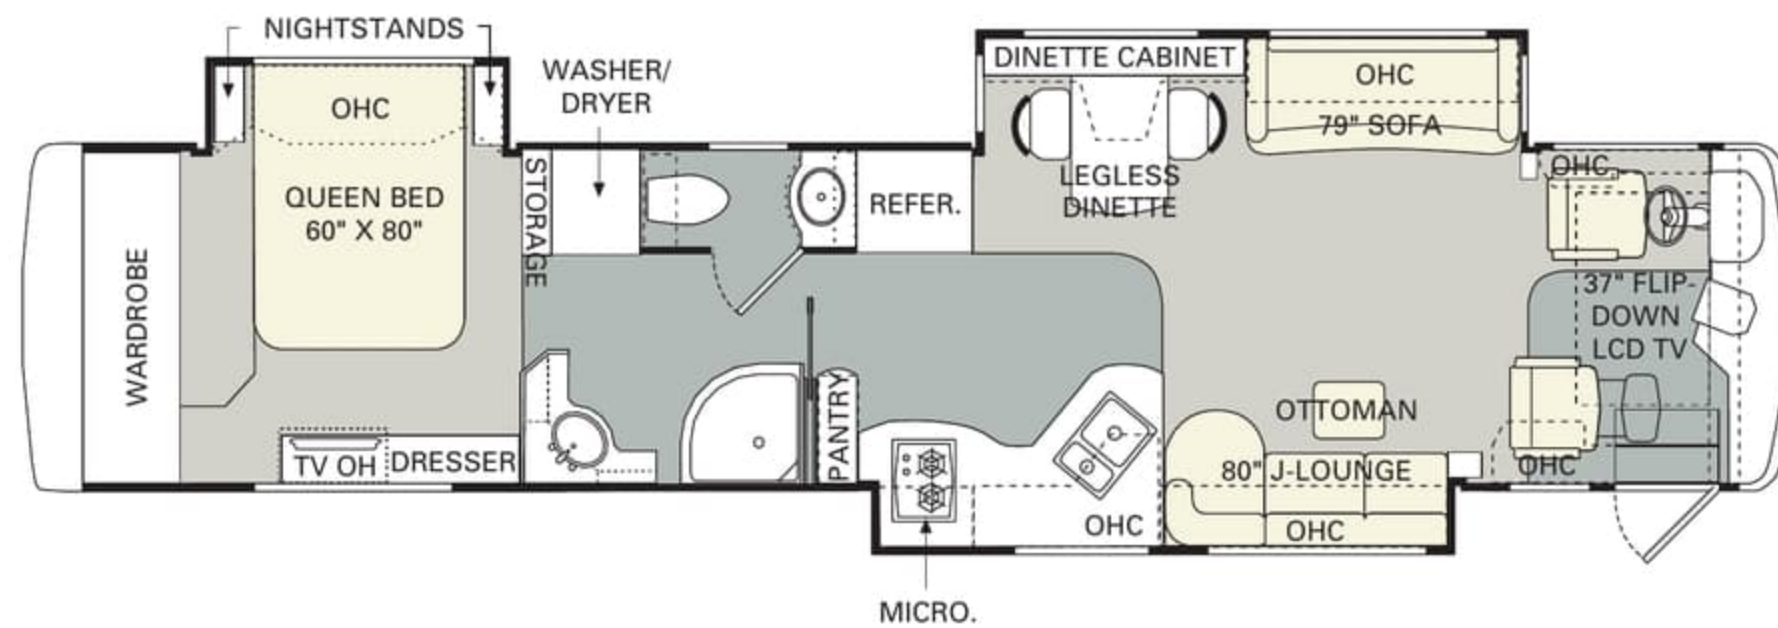

- King Bed
- Recliners
- J-Lounge with Drawer
- Sleeper Sofa with Drawer
- Wraparound Computer Table
- Booth Dinette

42 CHATEAU II

FURNITURE OPTIONS

Monaco gives you more ways to customize your motorhome to fit your lifestyle. Here are some attractive furniture options you may wish to consider. (Please see page 23 for a full list of the options available on each floorplan.)

- King Bed
- Recliners
- J-Lounge with Drawer
- Sleeper Sofa with Drawer
- Wraparound Computer Table
- Booth Dinette

42 CHATEAU III

42 CHATEAU IV

More room for living. More room for storage. And more versatility. These are just a few of the ways you know you've entered a luxury motorcoach by Monaco. Climb aboard, for an experience that's beyond compare.