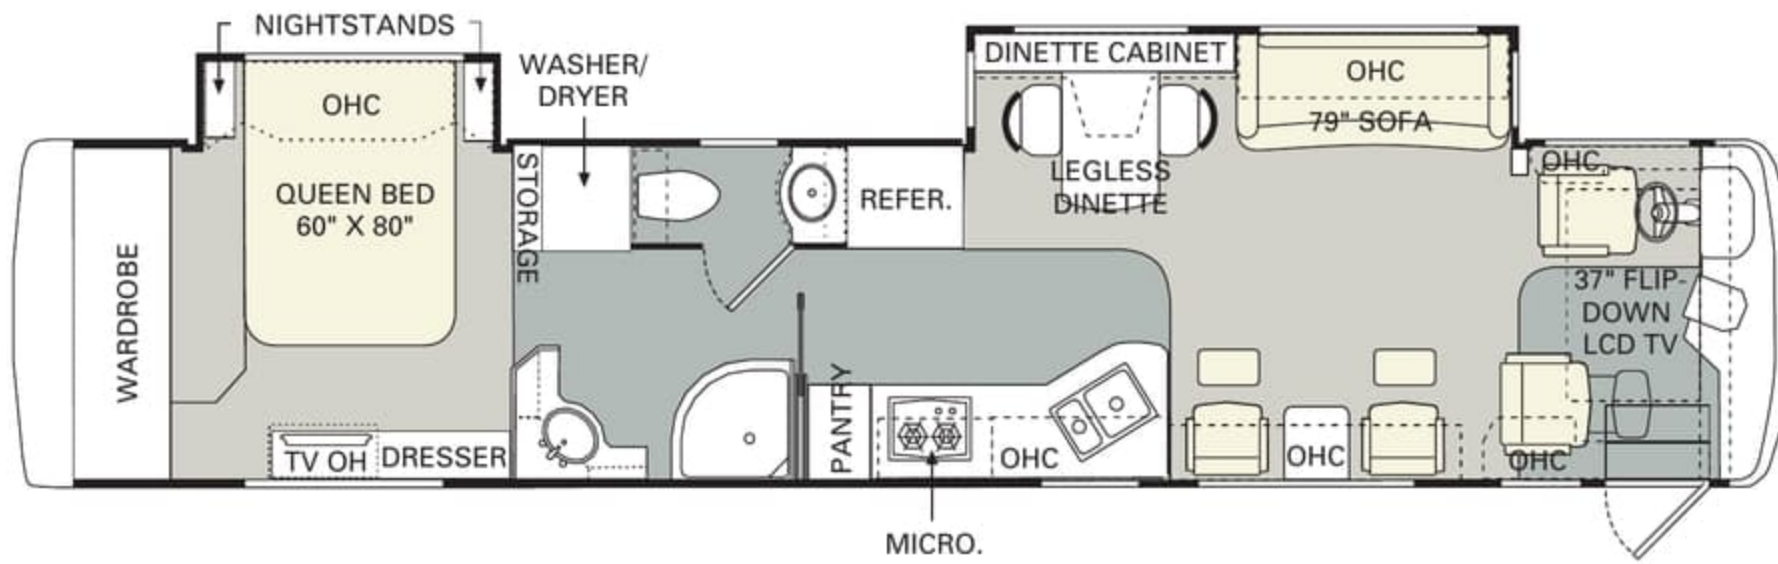

42 CHATEAU II

FURNITURE OPTIONS

Monaco gives you more ways to customize your motorhome to fit your lifestyle. Here are some attractive furniture options you may wish to consider. (Please see page 23 for a full list of the options available on each floorplan.)

- King Bed
- Recliners
- J-Lounge with Drawer
- Sleeper Sofa with Drawer
- Wraparound Computer Table
- Booth Dinette