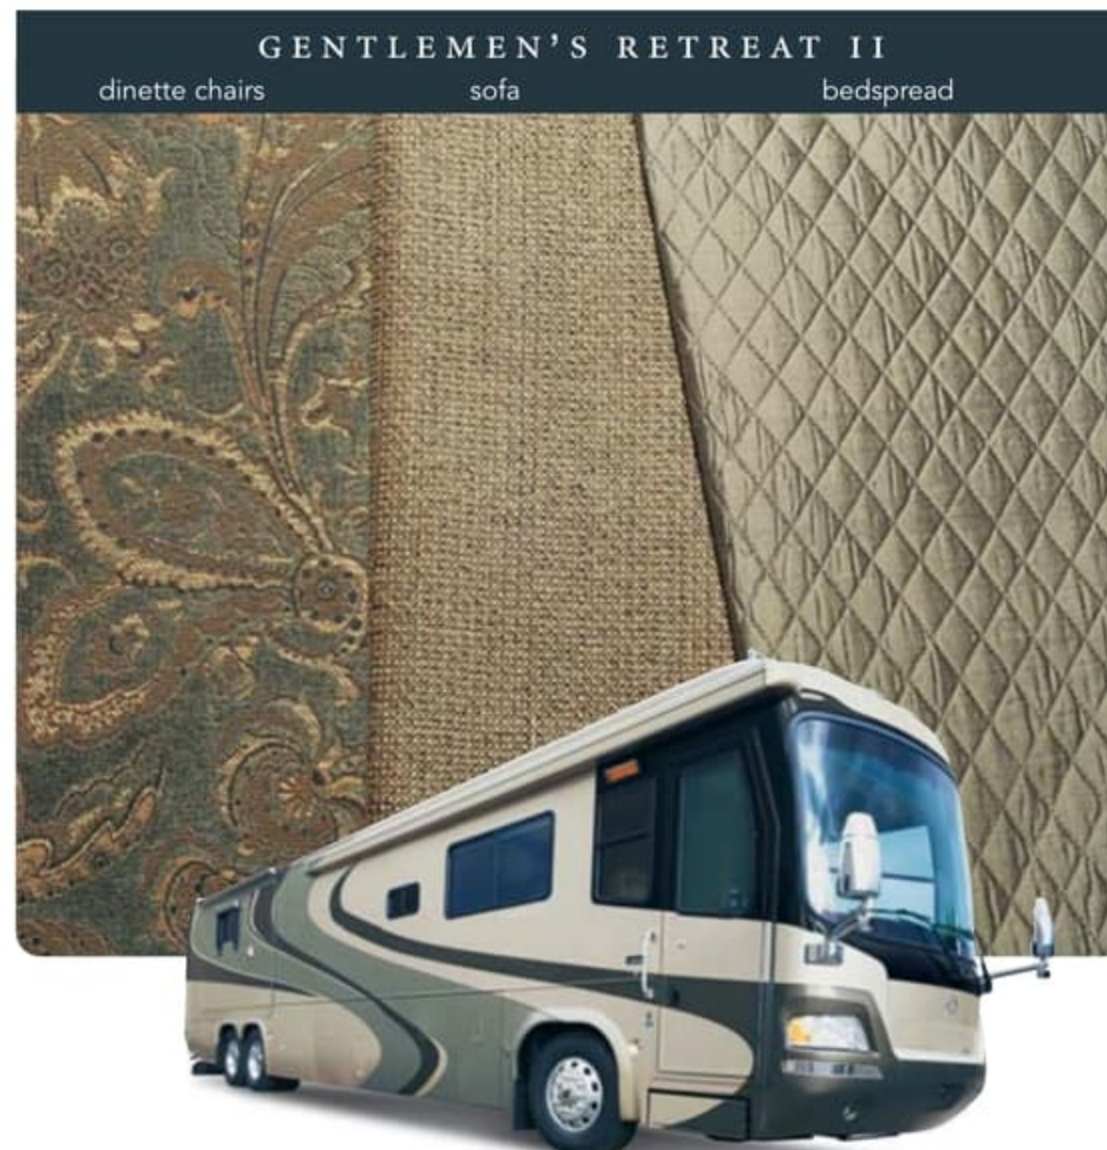

Each year, our designers create color and fabric combinations that lead the industry in warmth and style. This year, we're offering seven beautiful decors, including three — Churchill, Landsdown and Londonderry — with fabrics by Ralph Lauren. You'll also choose from seven of the most stunning cabinet styles you'll find anywhere, with selections that include both stained and natural finishes.

As you choose your favorite style of woodwork, you can be confident that each selection is crafted to the highest standards. The Signature Series' cabinets feature solid wood colonial double arched raised panel doors with edge detail and lined shelves. The drawer boxes are also made of wood, and as you open and close the drawers, you'll feel the quality of the low-friction roller guides.

Manufactured in, not added on. For added protection against stains, Dupont Teflon® soil repellent is applied to virtually all upholstery fabric during the finishing process for superior coverage.*

*Brand and application of upholstery fabric protection may vary depending on date recreational vehicle was manufactured.

Note: Colors depicted are a reasonable representation though they may not be an exact match of the actual colors due to variances in processing and production. See your dealer for actual fabric and paint chip samples.