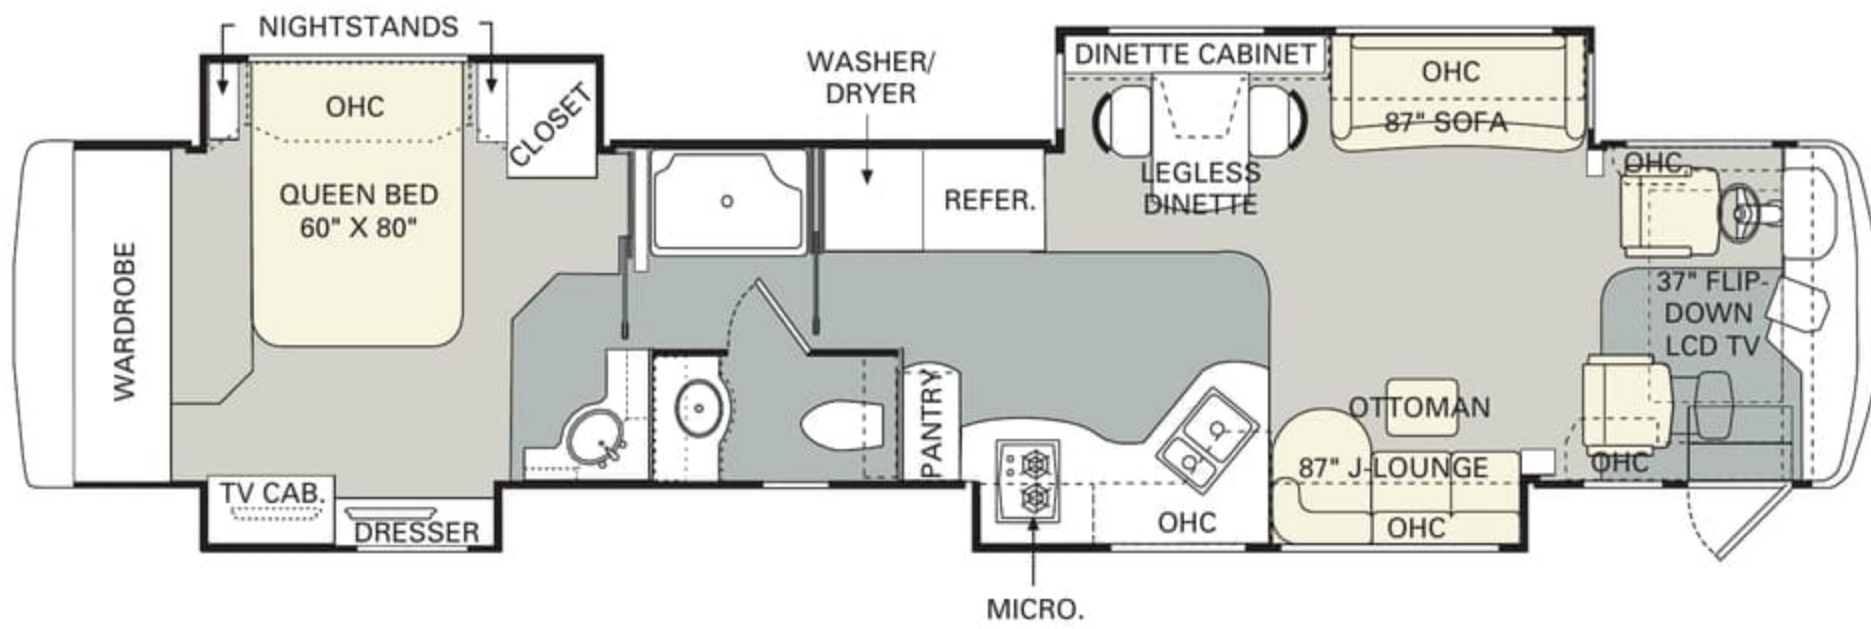

45 COMMANDER IV