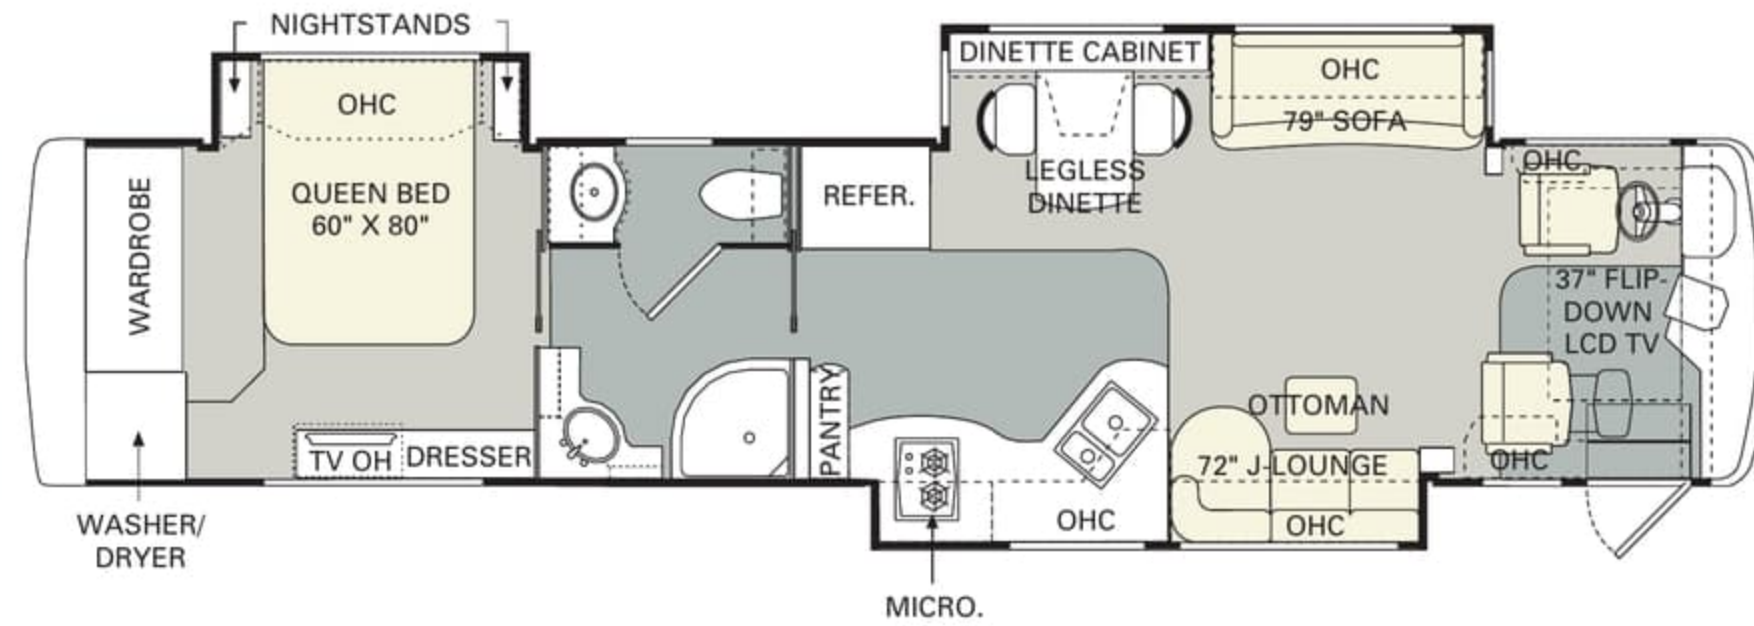

40 PLATINUM III