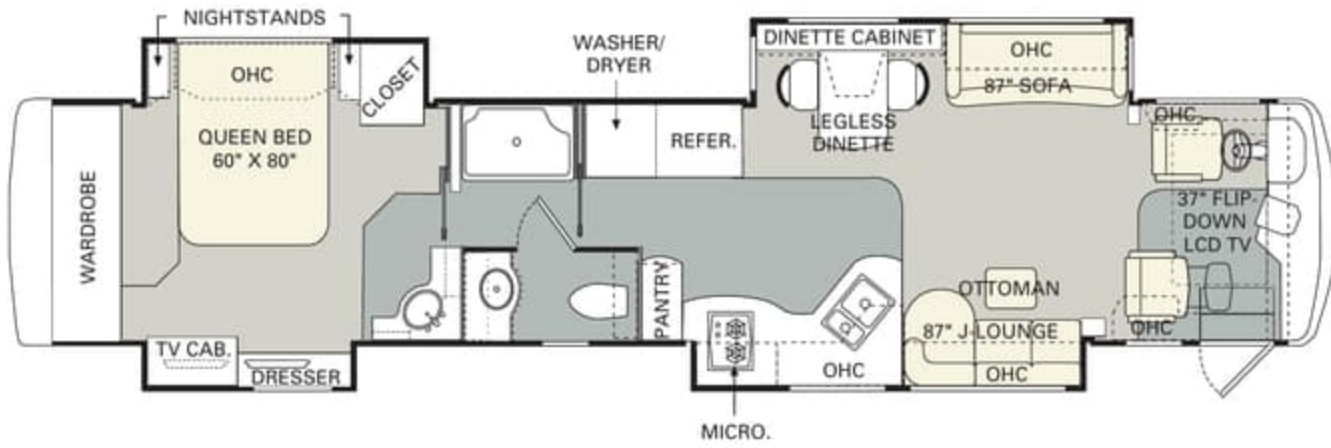

45 COMMANDER IV