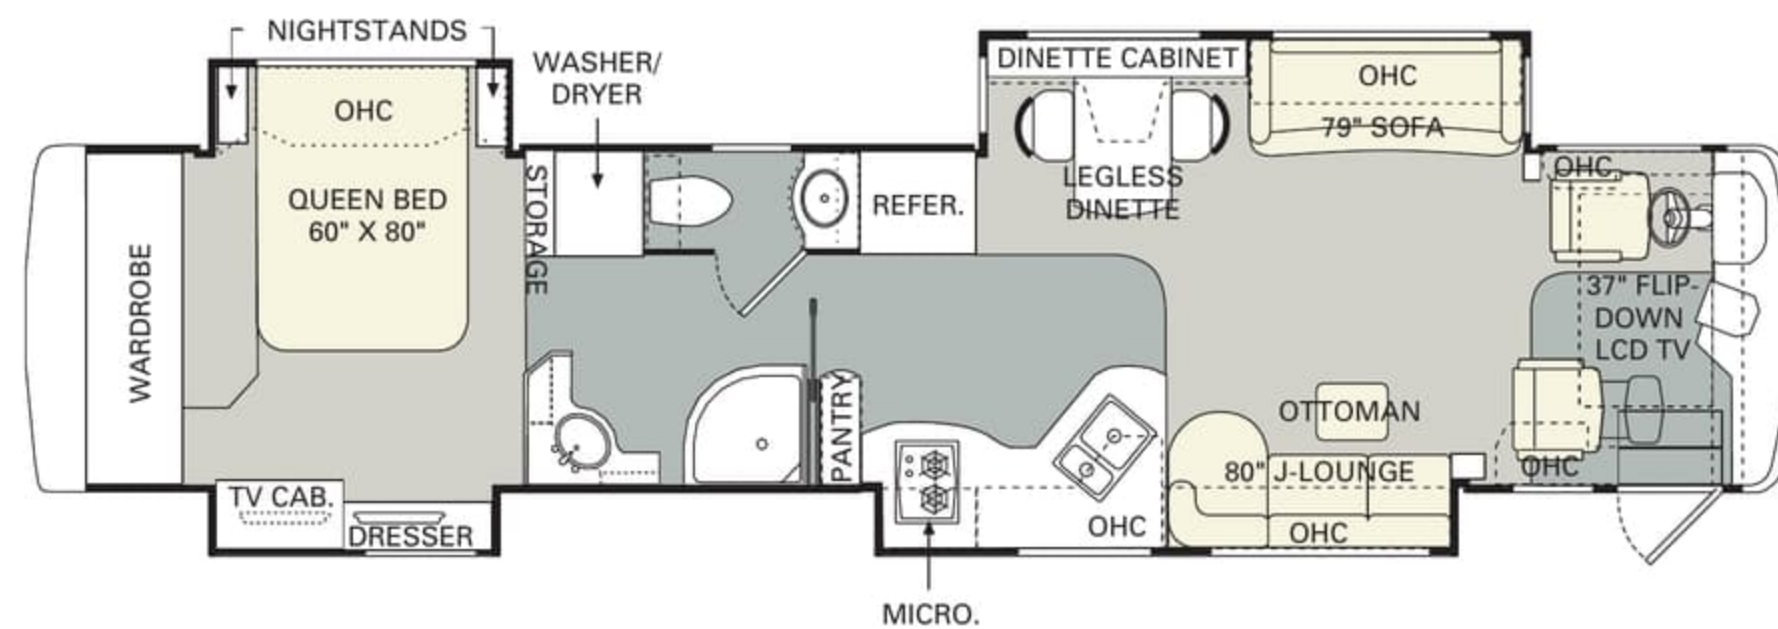

- King Bed
- Recliners
- J-Lounge with Drawer
- Sleeper Sofa with Drawer
- Wraparound Computer Table
- Booth Dinette

42 CHATEAU II

FURNITURE OPTIONS

Monaco gives you more ways to customize your motorhome to fit your lifestyle. Here are some attractive furniture options you may wish to consider. (Please see page 23 for a full list of the options available on each floorplan.)

- King Bed
- Recliners
- J-Lounge with Drawer
- Sleeper Sofa with Drawer
- Wraparound Computer Table
- Booth Dinette

42 CHATEAU III

42 CHATEAU IV

More room for living. More room for storage. And more versatility. These are just a few of the ways you know you've entered a luxury motorcoach by Monaco. Climb aboard, for an experience that's beyond compare.