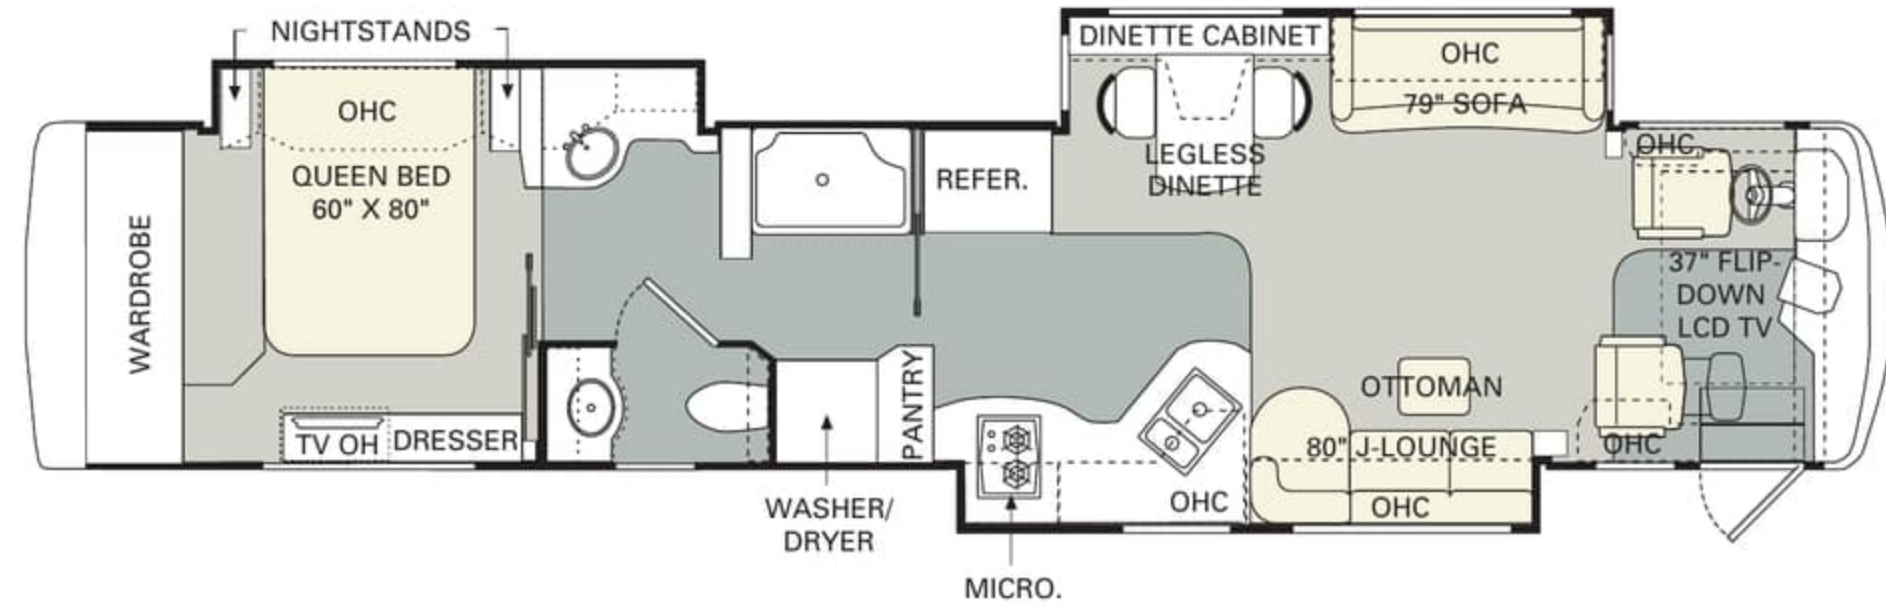

45 CASTLE III