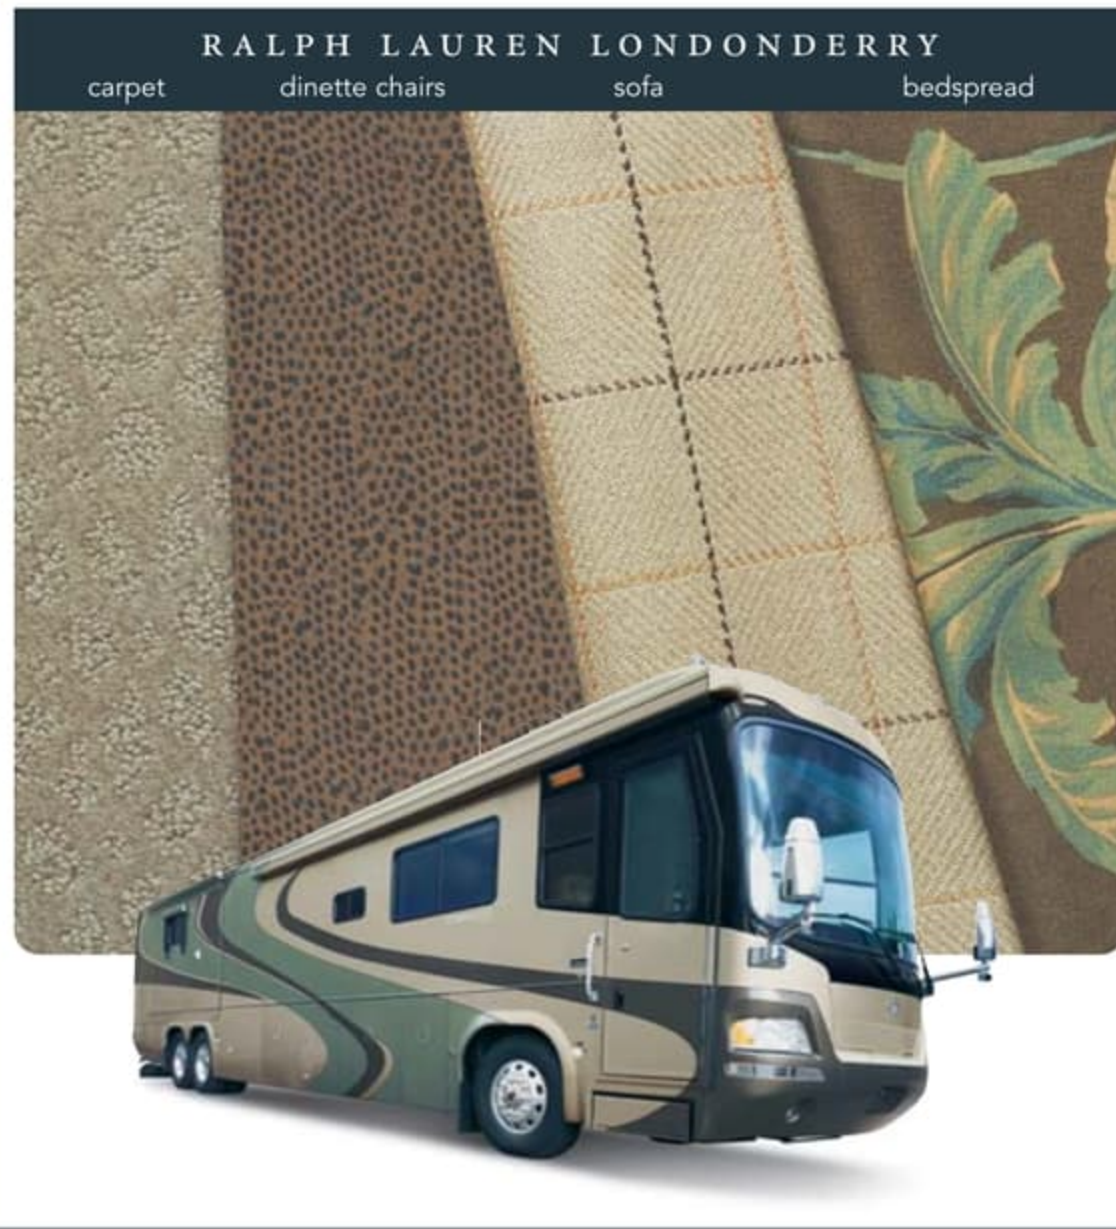

STAINED OAK

NATURAL MAPLE

SPICED MAPLE

RALPH LAUREN LANDSDOWN

carpet dinette chairs sofa bedspread

No other manufacturer gives you as many innovative floorplan choices as Monaco. The 2005 Signature Series offers double, triple and quad slide-out models in lengths that range from 40' to 45'.