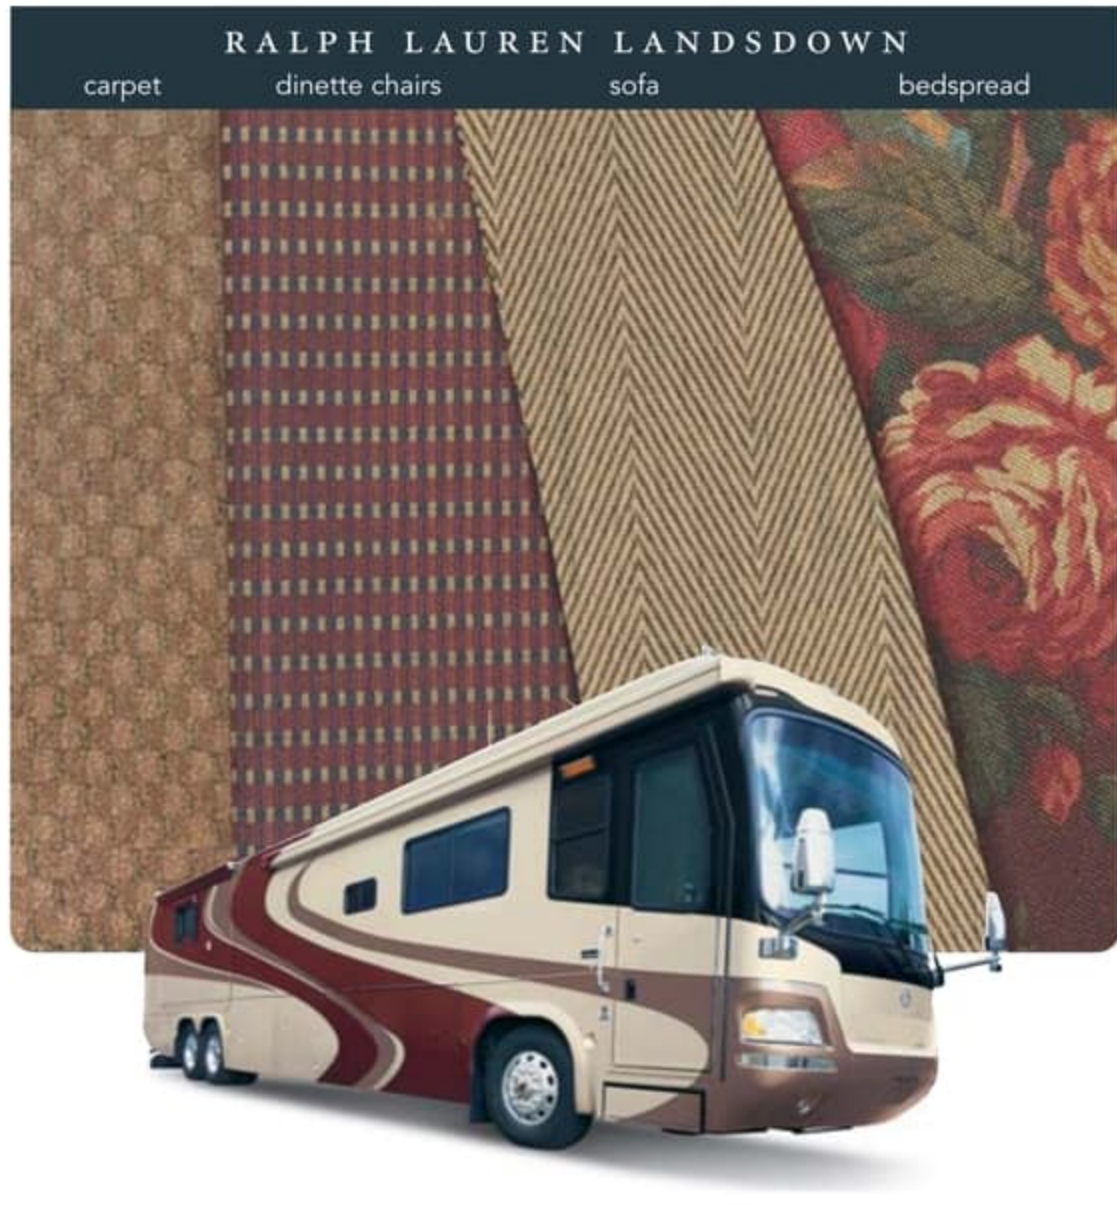

STAINED OAK

NATURAL MAPLE

SPICED MAPLE

RALPH LAUREN LANDSDOWN

carpet dinette chairs sofa bedspread

No other manufacturer gives you as many innovative floorplan choices as Monaco. The 2005 Signature Series offers double, triple and quad slide-out models in lengths that range from 40' to 45'.