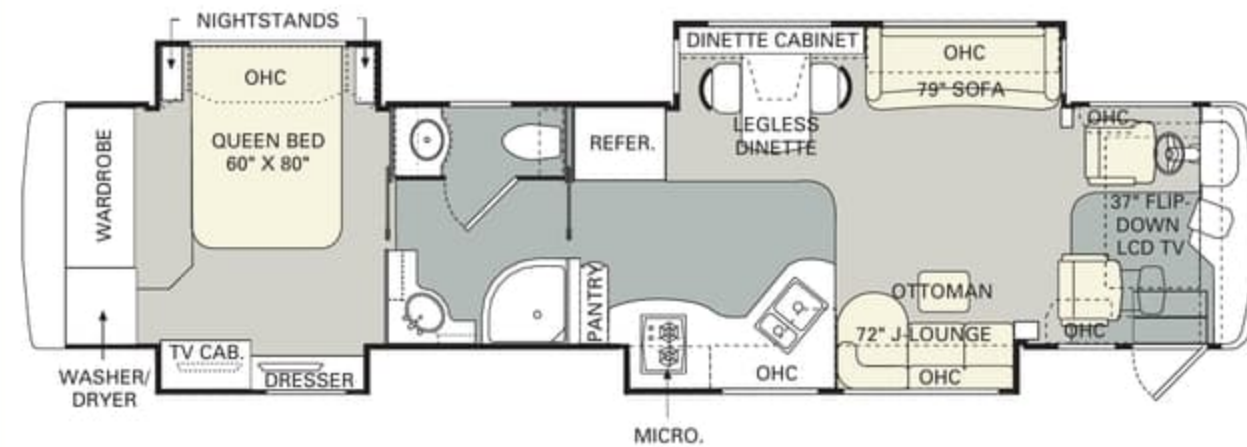

STAINED OAK

NATURAL MAPLE

SPICED MAPLE

RALPH LAUREN LANDSDOWN

carpet dinette chairs sofa bedspread

No other manufacturer gives you as many innovative floorplan choices as Monaco. The 2005 Signature Series offers double, triple and quad slide-out models in lengths that range from 40' to 45'.

Find all the latest product news and updates online: monacocoach.com

40 PLATINUM II

40 PLATINUM III

40 PLATINUM IV

No other manufacturer gives you as many innovative floorplan choices as Monaco. The 2005 Signature Series offers double, triple and quad slide-out models in lengths that range from 40' to 45'.