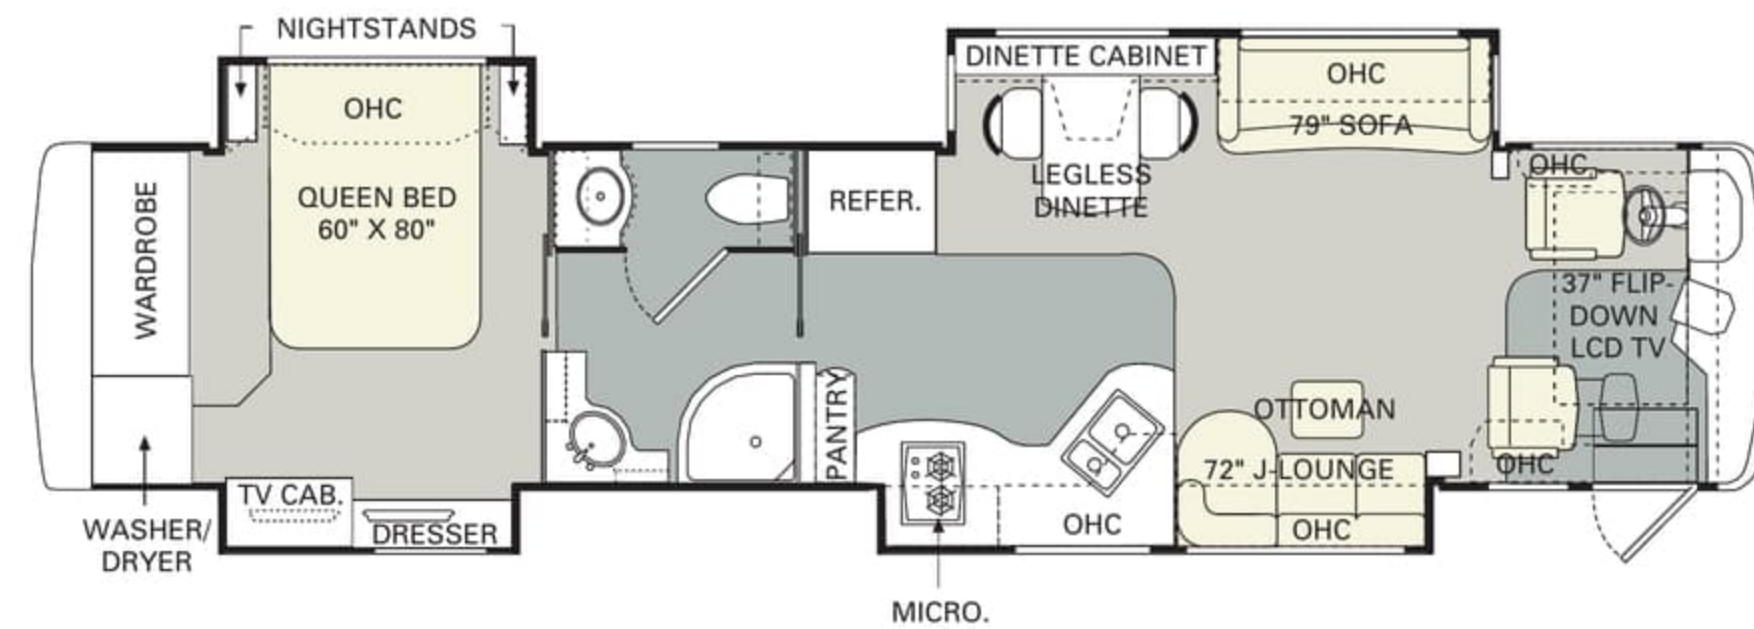

STAINED OAK

NATURAL MAPLE

SPICED MAPLE

RALPH LAUREN LANDSDOWN

carpet dinette chairs sofa bedspread

No other manufacturer gives you as many innovative floorplan choices as Monaco. The 2005 Signature Series offers double, triple and quad slide-out models in lengths that range from 40' to 45'.

Find all the latest product news and updates online: monacocoach.com

40 PLATINUM II

40 PLATINUM III

40 PLATINUM IV

No other manufacturer gives you as many innovative floorplan choices as Monaco. The 2005 Signature Series offers double, triple and quad slide-out models in lengths that range from 40' to 45'.

Find all the latest product news and updates online: monacocoach.com

40 PLATINUM II

40 PLATINUM III

40 PLATINUM IV

42 CHATEAU II

42 CHATEAU III

42 CHATEAU IV

FURNITURE OPTIONS