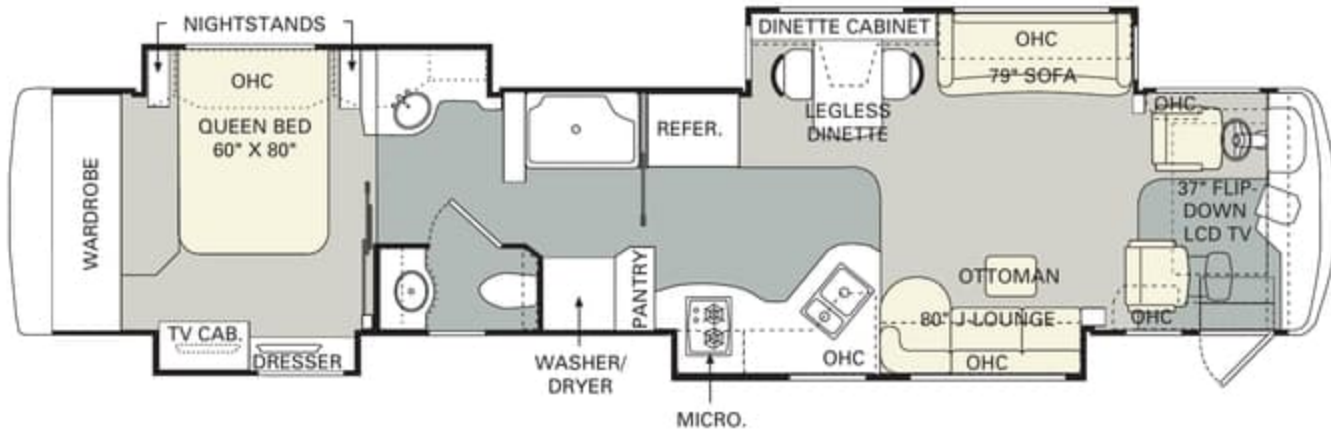

45 CASTLE IV