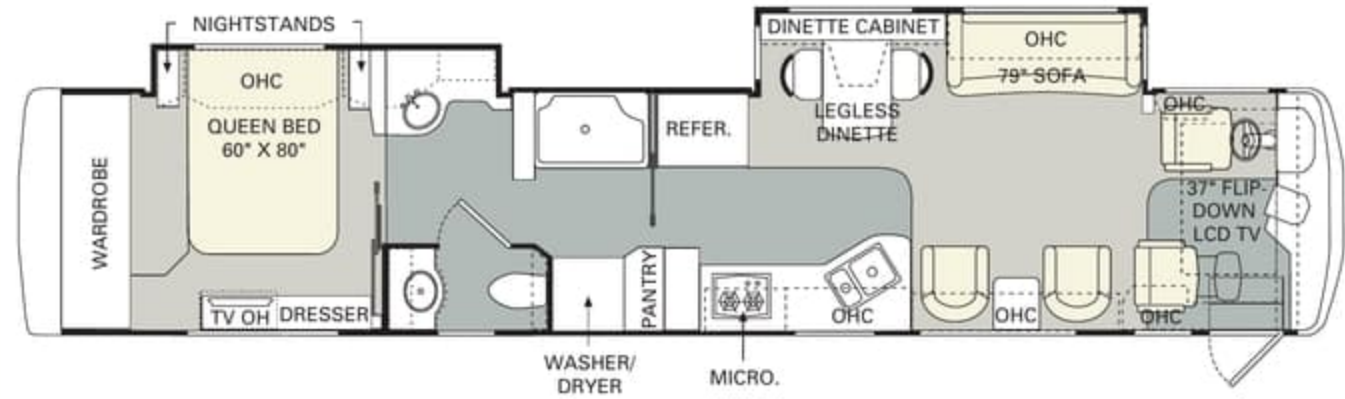

45 CASTLE II