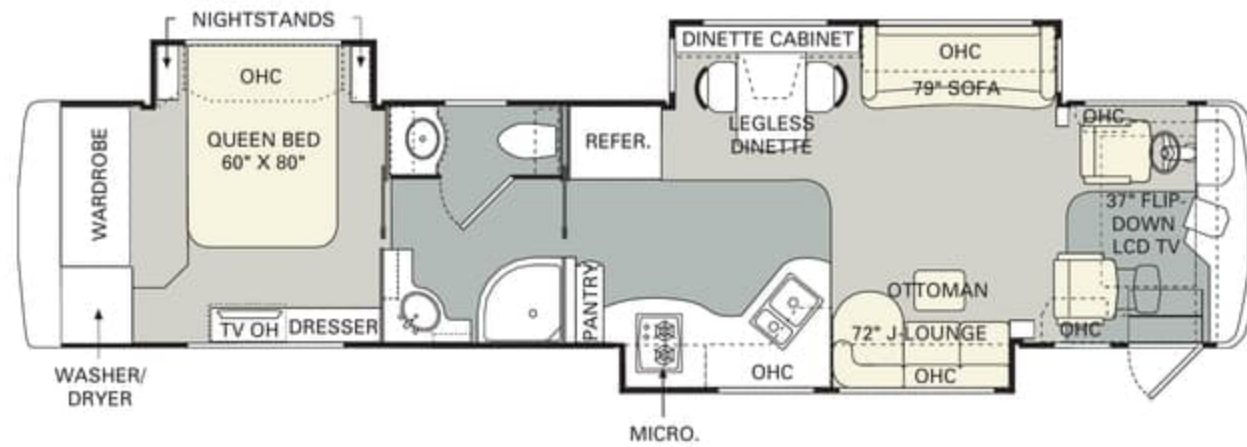

STAINED OAK

NATURAL MAPLE

SPICED MAPLE

RALPH LAUREN LANDSDOWN

carpet dinette chairs sofa bedspread

No other manufacturer gives you as many innovative floorplan choices as Monaco. The 2005 Signature Series offers double, triple and quad slide-out models in lengths that range from 40' to 45'.

Find all the latest product news and updates online: monacocoach.com

40 PLATINUM II

40 PLATINUM III

40 PLATINUM IV

No other manufacturer gives you as many innovative floorplan choices as Monaco. The 2005 Signature Series offers double, triple and quad slide-out models in lengths that range from 40' to 45'.