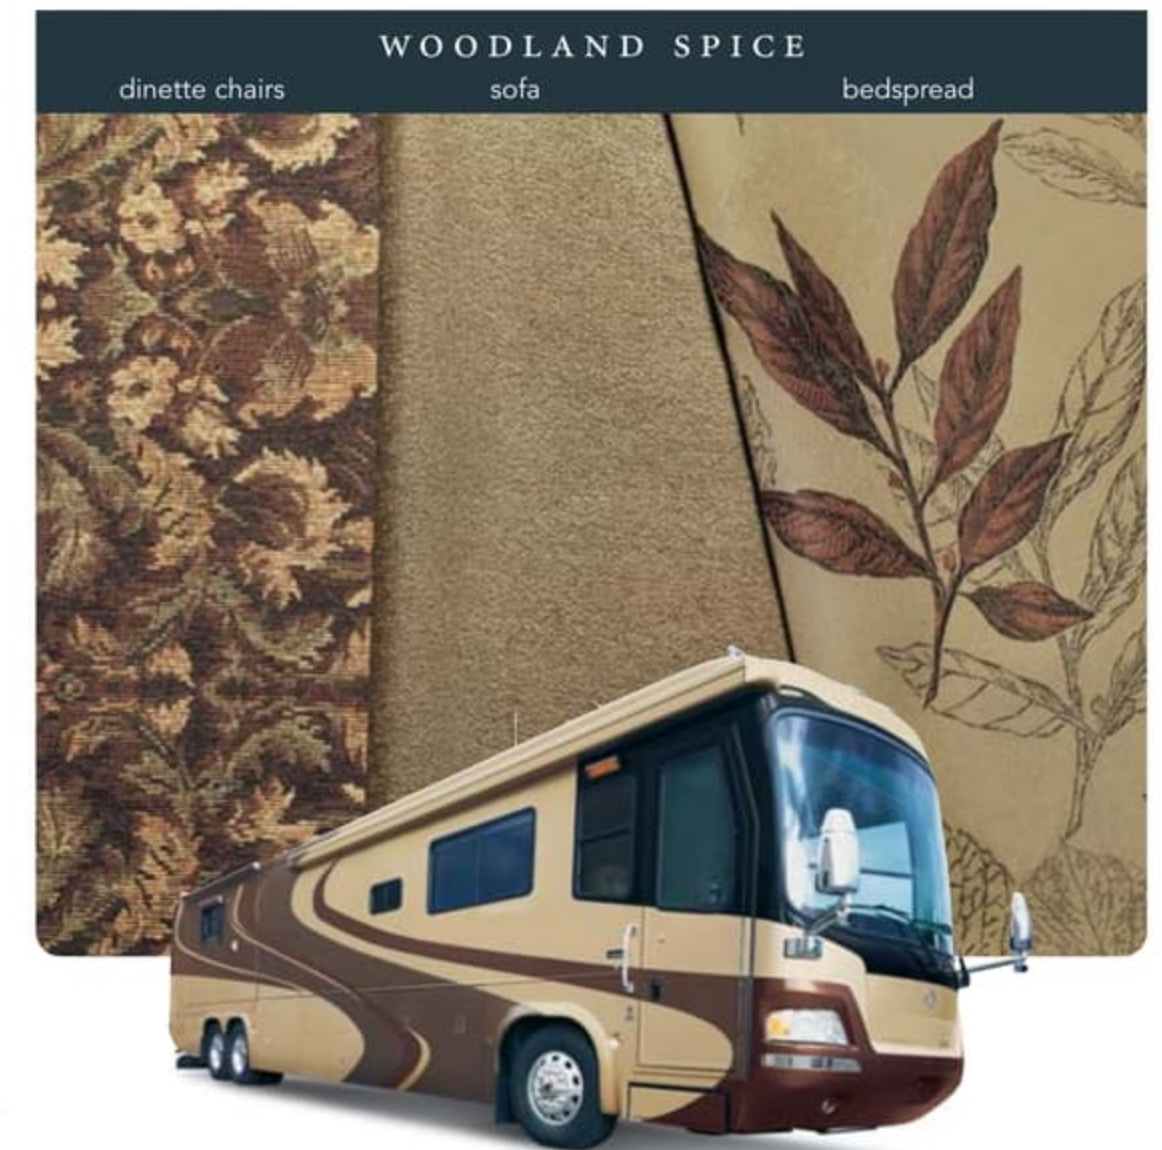

Each year, our designers create color and fabric combinations that lead the industry in warmth and style. This year, we're offering seven beautiful decors, including three — Churchill, Landsdown and Londonderry — with fabrics by Ralph Lauren. You'll also choose from seven of the most stunning cabinet styles you'll find anywhere, with selections that include both stained and natural finishes.

As you choose your favorite style of woodwork, you can be confident that each selection is crafted to the highest standards. The Signature Series' cabinets feature solid wood colonial double arched raised panel doors with edge detail and lined shelves. The drawer boxes are also made of wood, and as you open and close the drawers, you'll feel the quality of the low-friction roller guides.

Manufactured in, not added on. For added protection against stains, Dupont Teflon® soil repellent is applied to virtually all upholstery fabric during the finishing process for superior coverage.*

*Brand and application of upholstery fabric protection may vary depending on date recreational vehicle was manufactured.

Note: Colors depicted are a reasonable representation though they may not be an exact match of the actual colors due to variances in processing and production. See your dealer for actual fabric and paint chip samples.