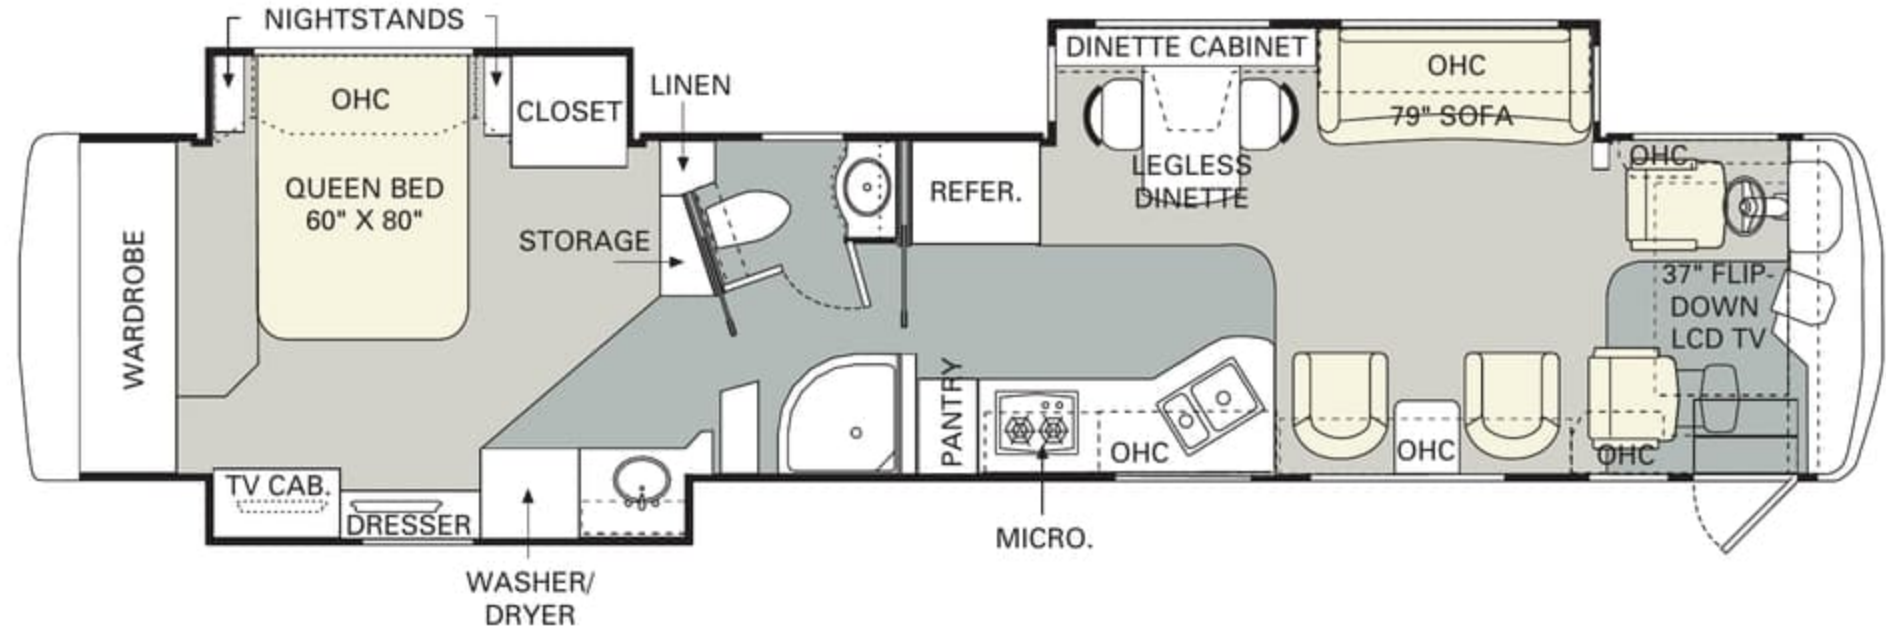

More room for living. More room for storage. And more versatility. These are just a few of the ways you know you've entered a luxury motorcoach by Monaco. Climb aboard, for an experience that's beyond compare.

Find all the latest product news and updates online: monacocoach.com

44 CONQUEST III