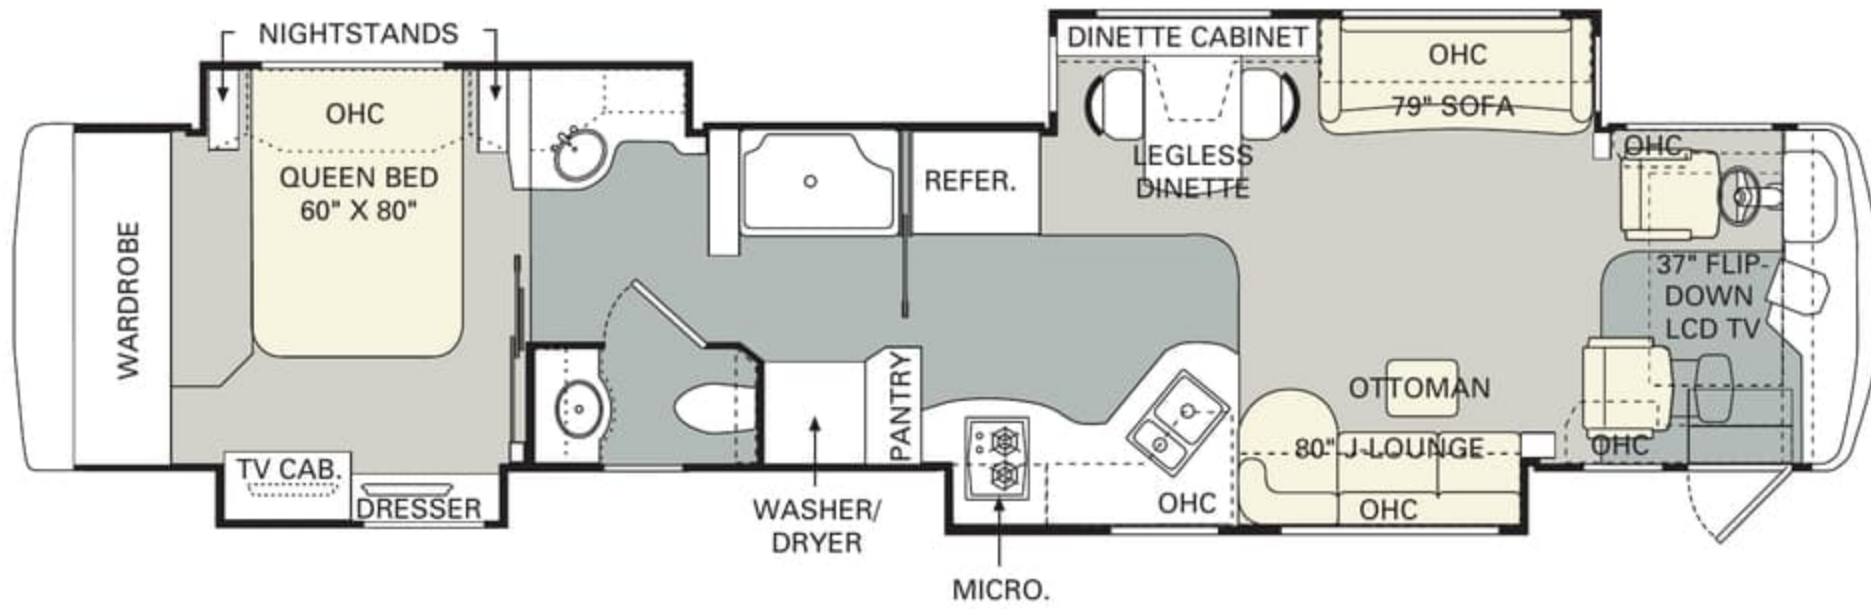

45 CASTLE IV