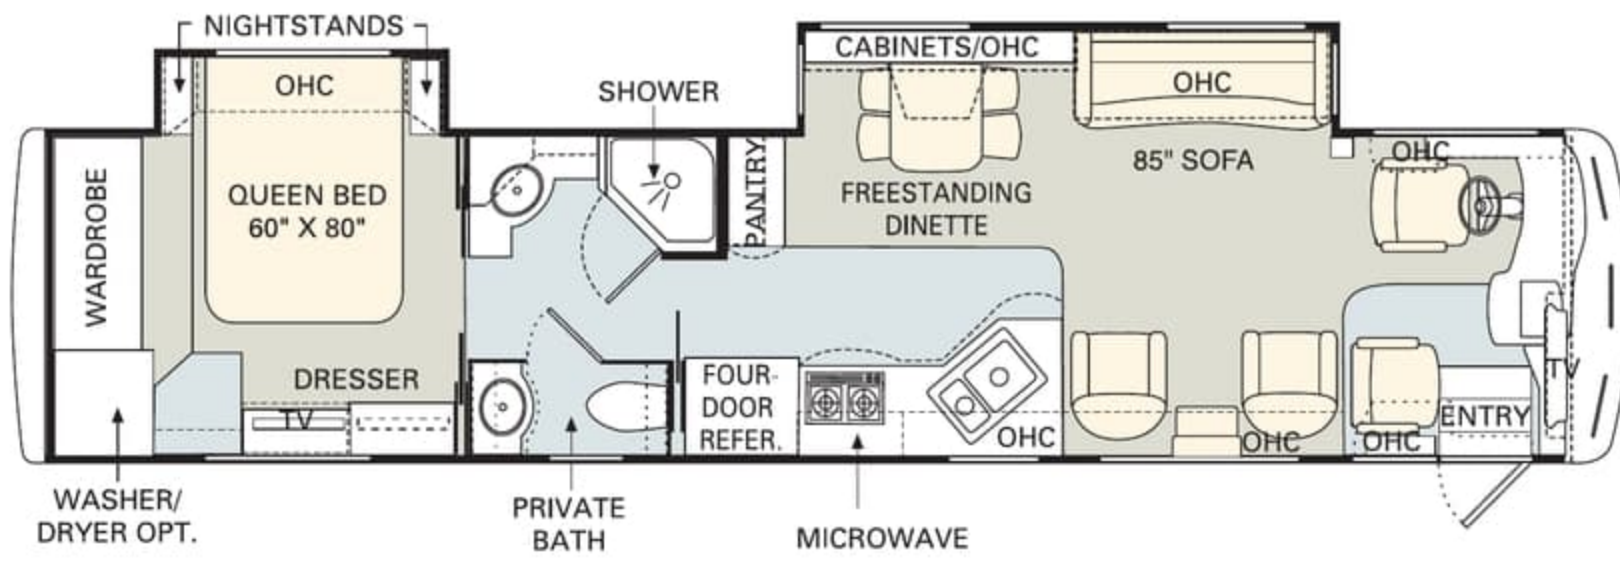

FURNITURE OPTIONS:

- King Bed
- Leather Euro-Recliner with Ottoman
- Leather J-Lounge with Drawer
- Leather Sleeper Sofa with Drawer
- Passenger Side Wraparound Computer Table
- Sectional Booth Dinette
- Booth Dinette with Storage Drawers
- Air Mattress

40PBDD

FURNITURE OPTIONS:

- King Bed
- Leather Euro-Recliner with Ottoman
- Leather J-Lounge with Drawer
- Leather Sleeper Sofa with Drawer
- Driver's Side Wraparound Computer Table
- Bank of Drawers
- Air Mattress