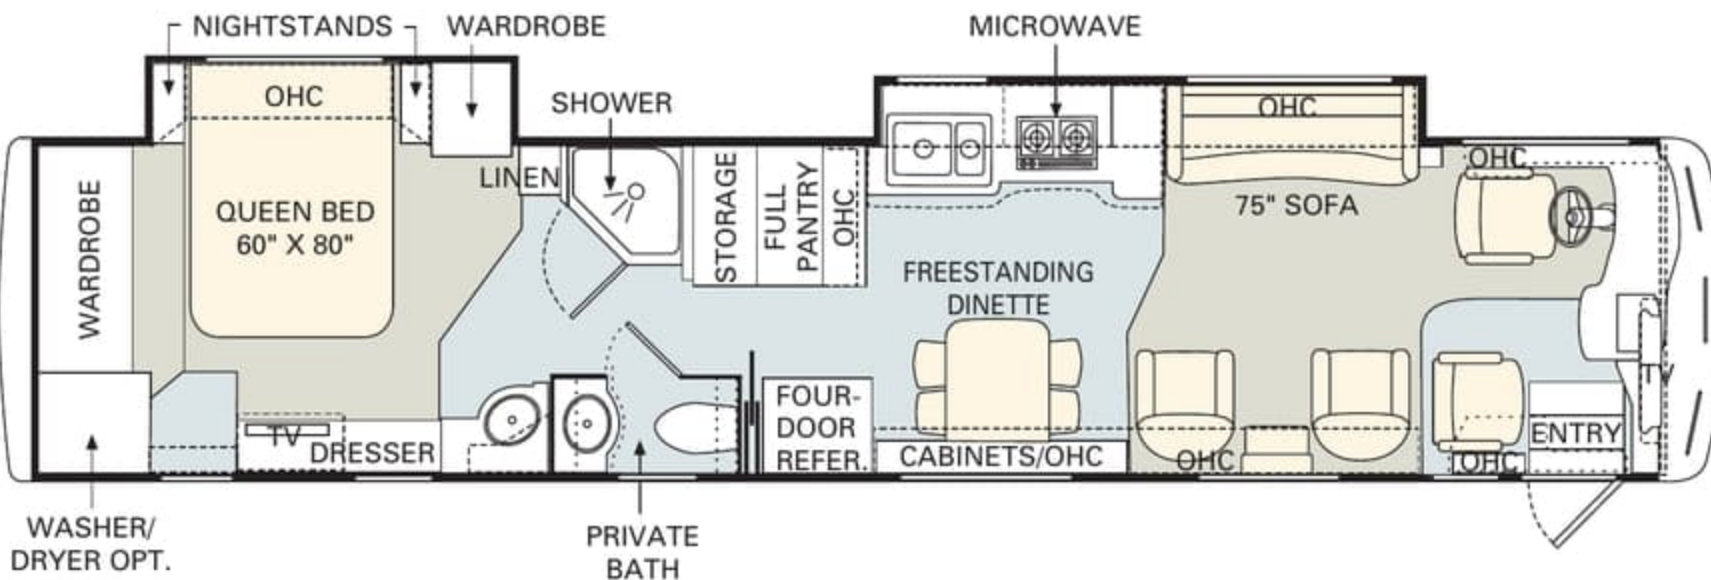

42SBW

No other manufacturer gives you as many innovative floorplan choices as Monaco. The Executive offers double, triple and quadruple slide-out models in lengths that range from 40' to 45'.