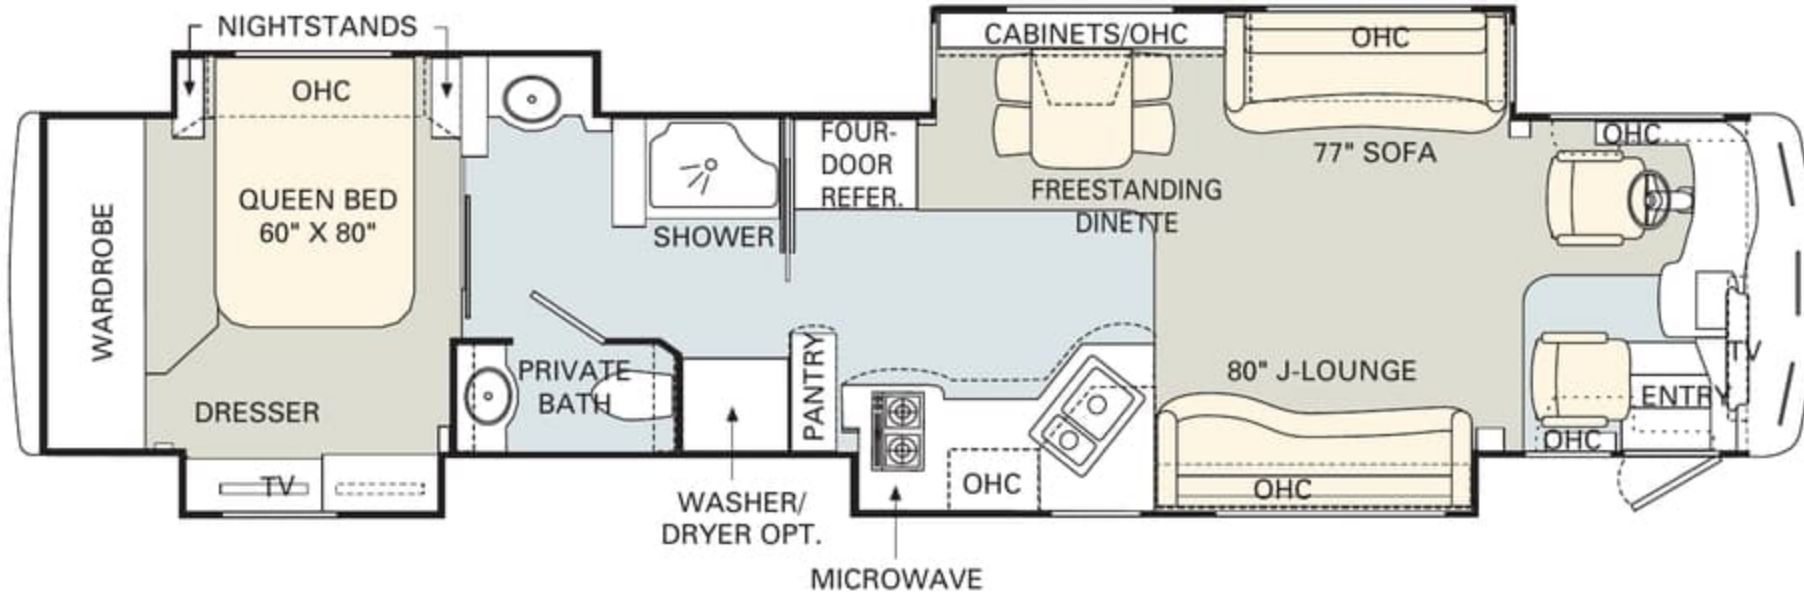

FURNITURE OPTIONS:

- King Bed
- Leather Euro-Recliner with Ottoman
- Leather J-Lounge with Drawer
- Leather Sleeper Sofa with Drawer
- Driver's Side Wraparound Computer Table
- Air Mattress