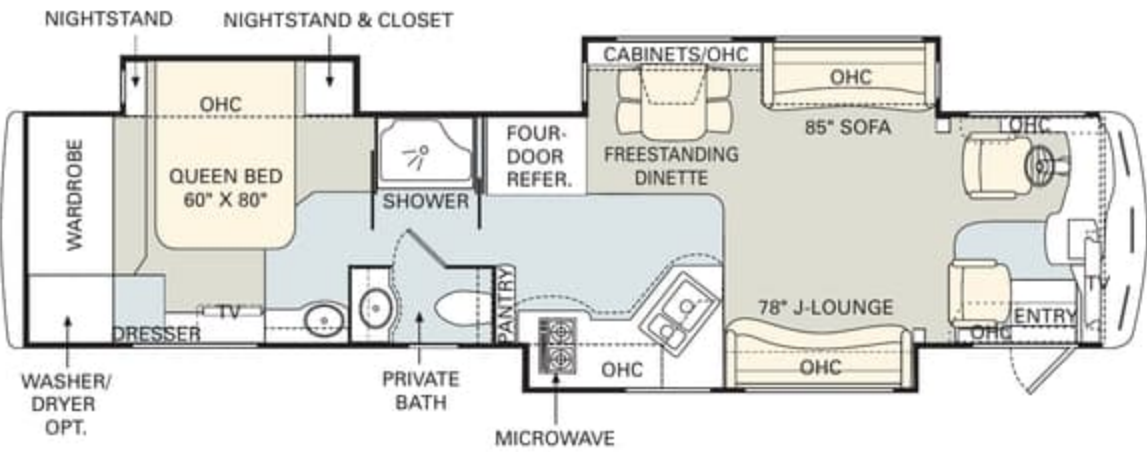

FURNITURE OPTIONS:

- King Bed
- Leather Euro-Recliner with Ottoman
- Leather J-Lounge with Drawer
- Leather Sleeper Sofa with Drawer
- Driver's Side Wraparound Computer Table
- Bank of Drawers
- Air Mattress