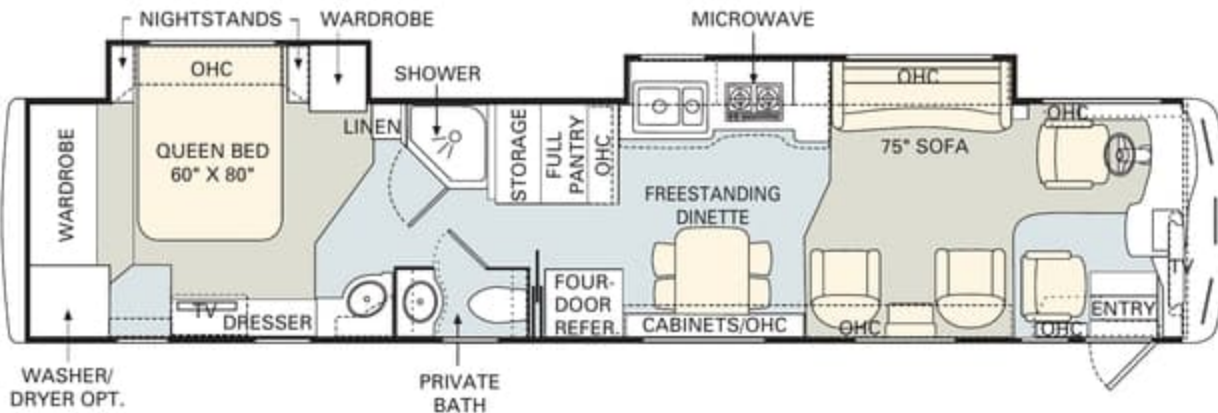

No other manufacturer gives you as many innovative floorplan choices as Monaco. The Executive offers double, triple and quadruple slide-out models in lengths that range from 40' to 45'.

Find all the latest product news and updates online: monacocoach.com