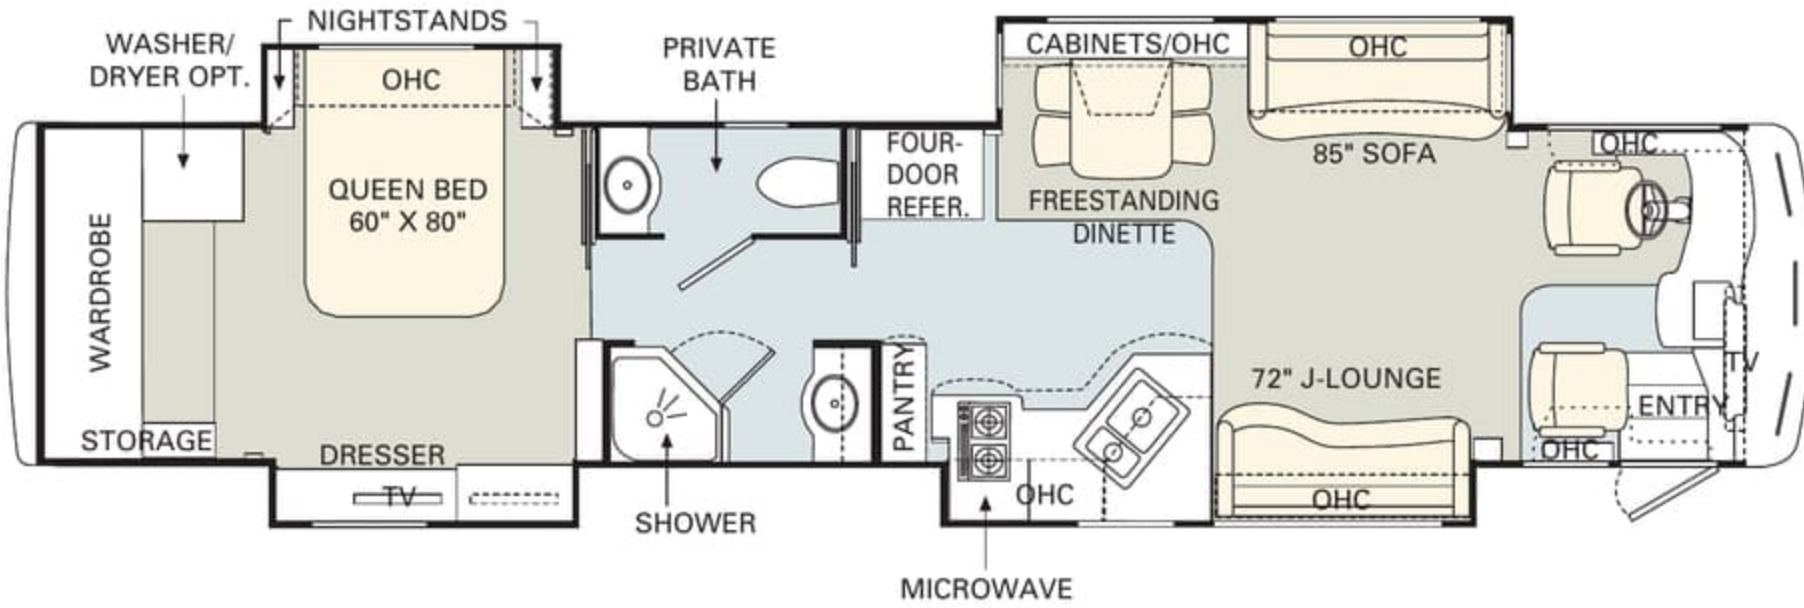

FURNITURE OPTIONS:

- King Bed
- Leather Euro-Recliner with Ottoman
- Leather J-Lounge with Drawer
- Leather Sleeper Sofa with Drawer
- Driver's Side Wraparound Computer Table
- Air Mattress