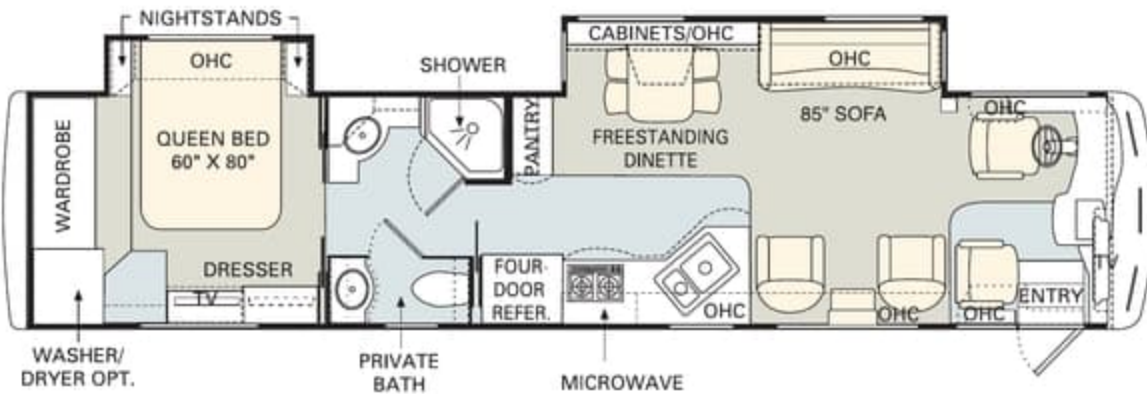

Optional wraparound computer table, 43PBQ, Stained Cherry, City Scape.

Back to front, 43PBQ, Natural Cherry, Churchill.

FURNITURE OPTIONS:

- King Bed
- Leather Euro-Recliner with Ottoman
- Leather J-Lounge with Drawer
- Leather Sleeper Sofa with Drawer
- Passenger Side Wraparound Computer Table
- Sectional Booth Dinette
- Booth Dinette with Storage Drawers
- Air Mattress