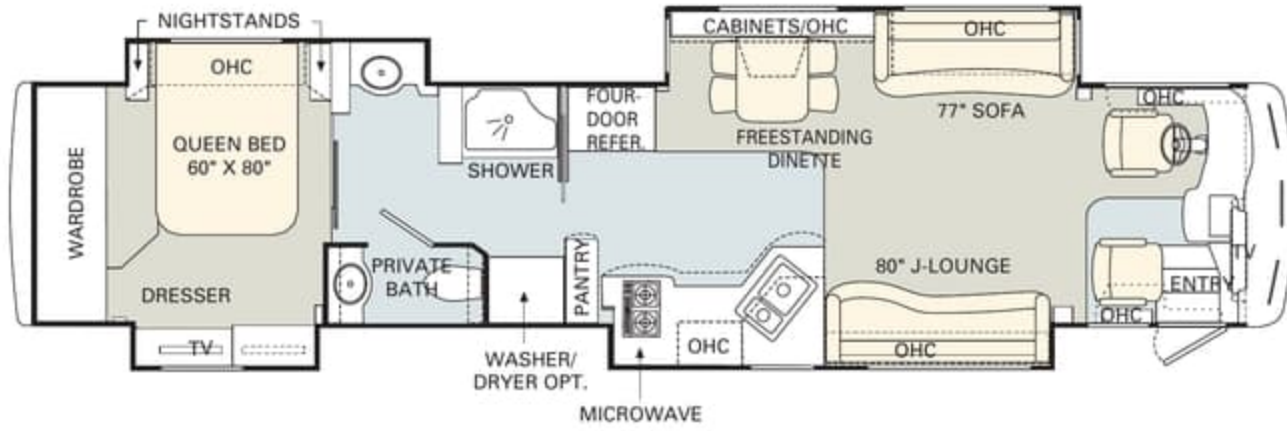

FURNITURE OPTIONS:

- King Bed
- Leather Euro-Recliner with Ottoman
- Leather J-Lounge with Drawer
- Leather Sleeper Sofa with Drawer
- Driver's Side Wraparound Computer Table
- Air Mattress