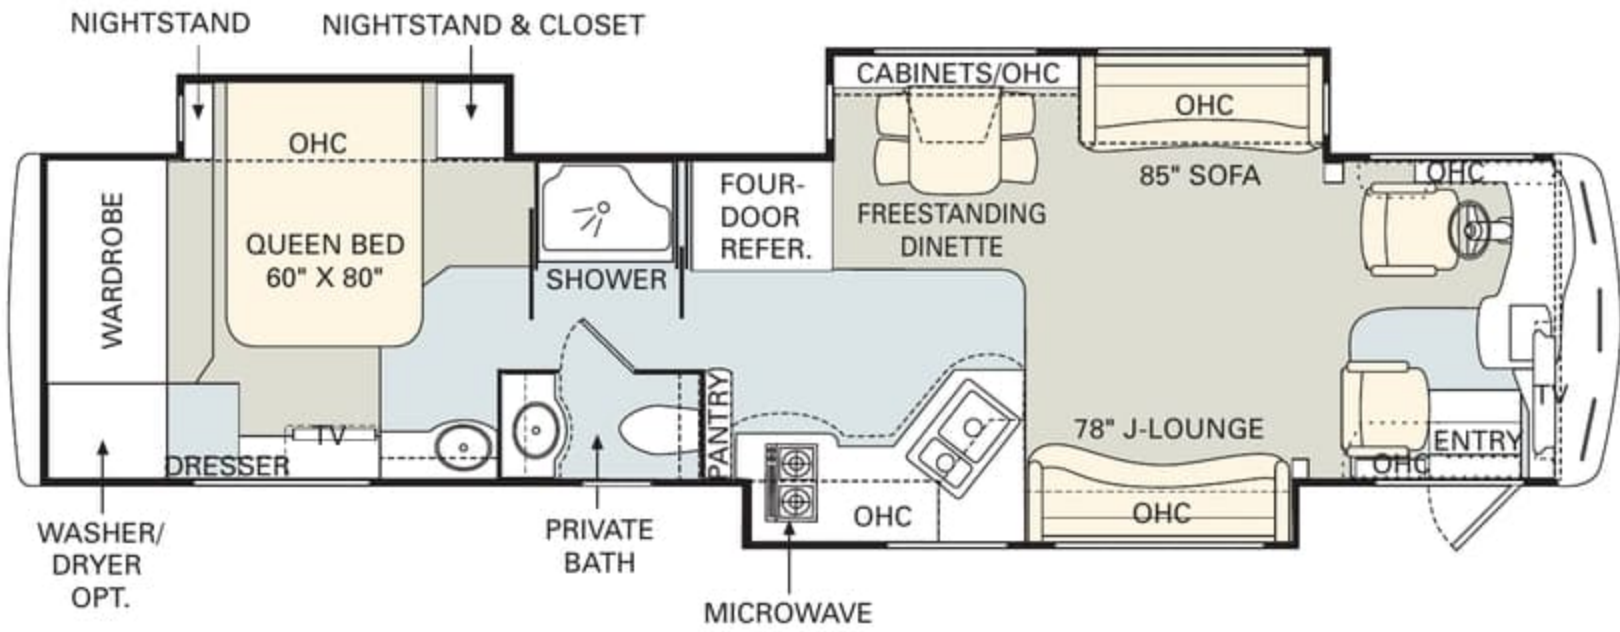

40PBT

FURNITURE OPTIONS:

- King Bed
- Leather Euro-Recliner with Ottoman
- Leather J-Lounge with Drawer
- Leather Sleeper Sofa with Drawer
- Passenger Side Wraparound Computer Table
- Bank of Drawers
- Sectional Booth Dinette
- Booth Dinette with Storage Drawers
- Air Mattress