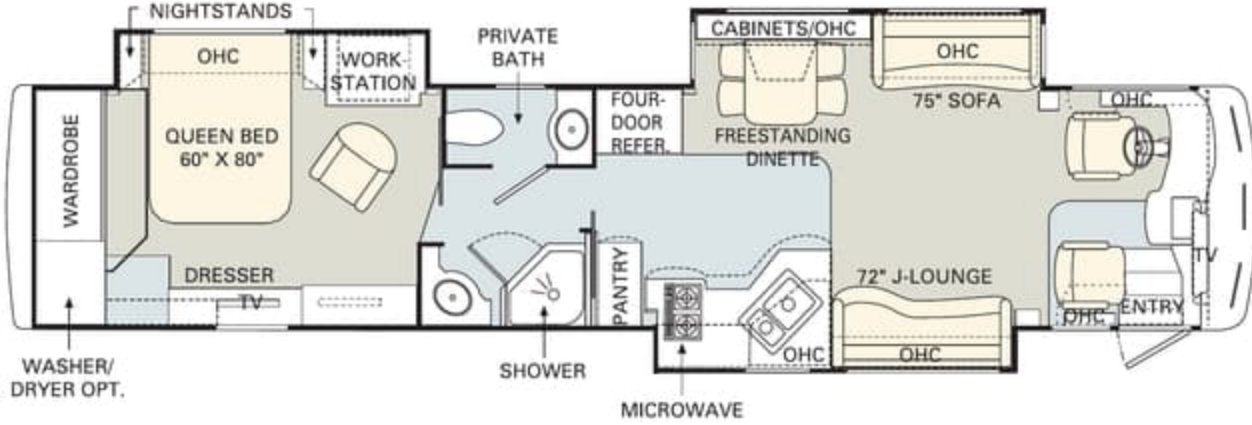

43PBT

FURNITURE OPTIONS:

- King Bed
- Leather Euro-Recliner with Ottoman
- Leather J-Lounge with Drawer
- Leather Sleeper Sofa with Drawer
- Driver's Side Wraparound Computer Table
- Air Mattress