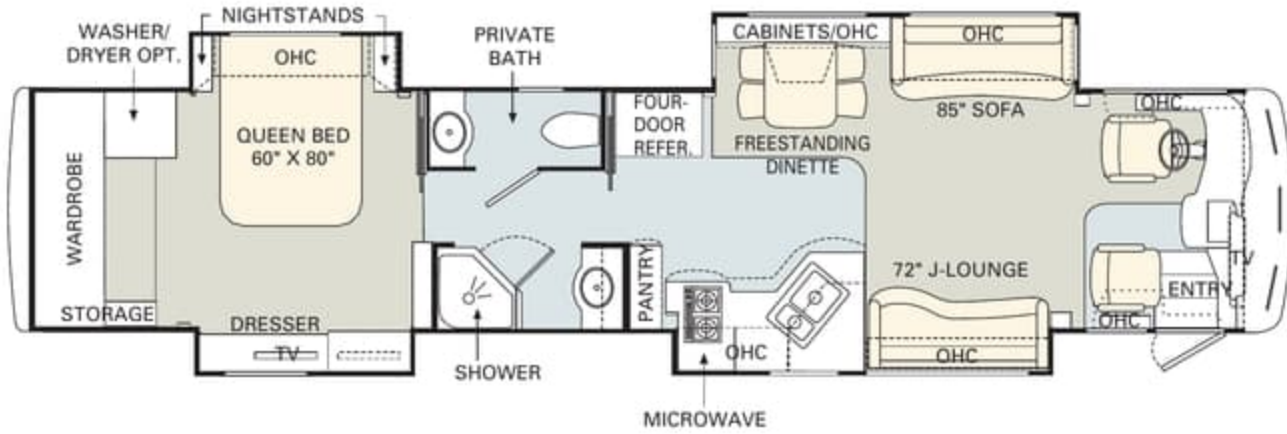

FURNITURE OPTIONS:

- King Bed
- Leather Euro-Recliner with Ottoman
- Leather J-Lounge with Drawer
- Leather Sleeper Sofa with Drawer
- Driver's Side Wraparound Computer Table
- Air Mattress