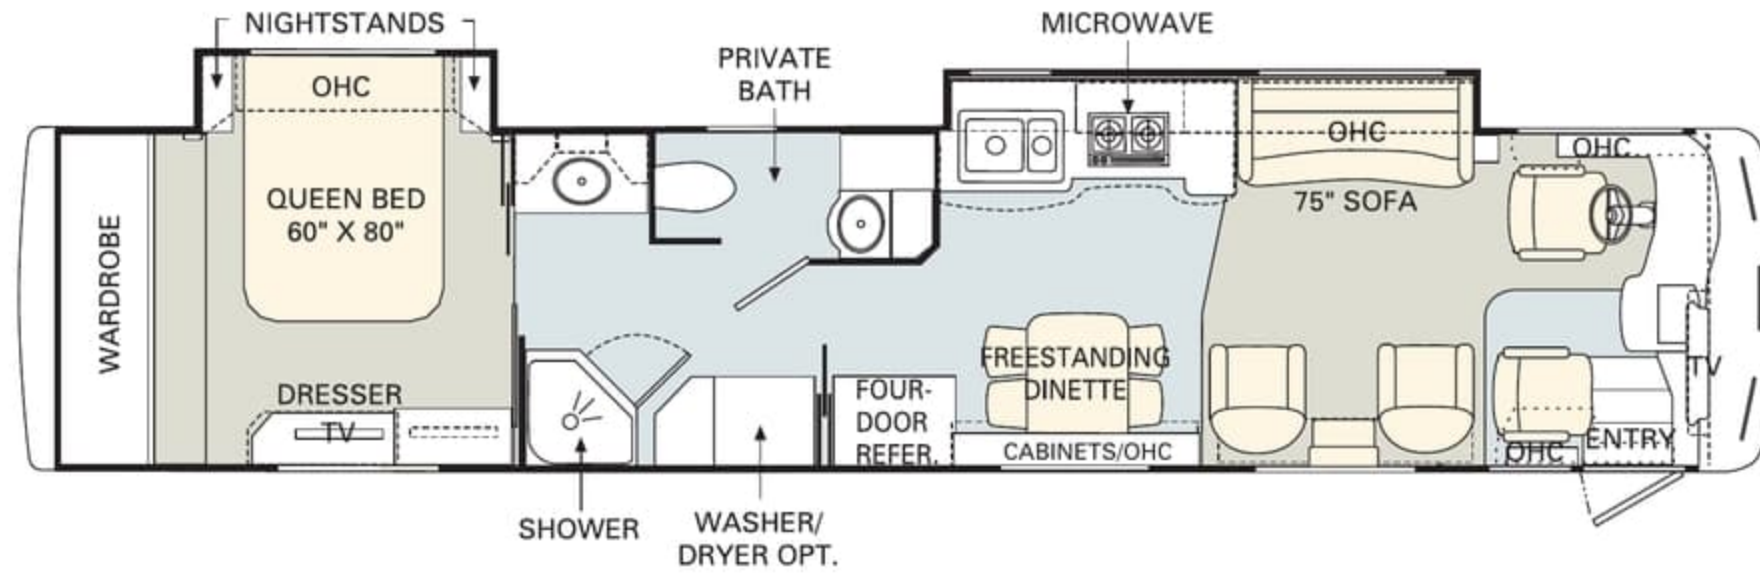

TILE

CARPET

Find all the latest product news and updates online: monacocoach.com

43DS2

FURNITURE OPTIONS:

- King Bed
- Leather Euro-Recliner with Ottoman
- Leather J-Lounge with Drawer
- Leather Sleeper Sofa with Drawer
- Passenger Side Wrap-around Computer Table
- Booth Dinette with Storage Drawers
- Air Mattress
- Sectional Booth Dinette