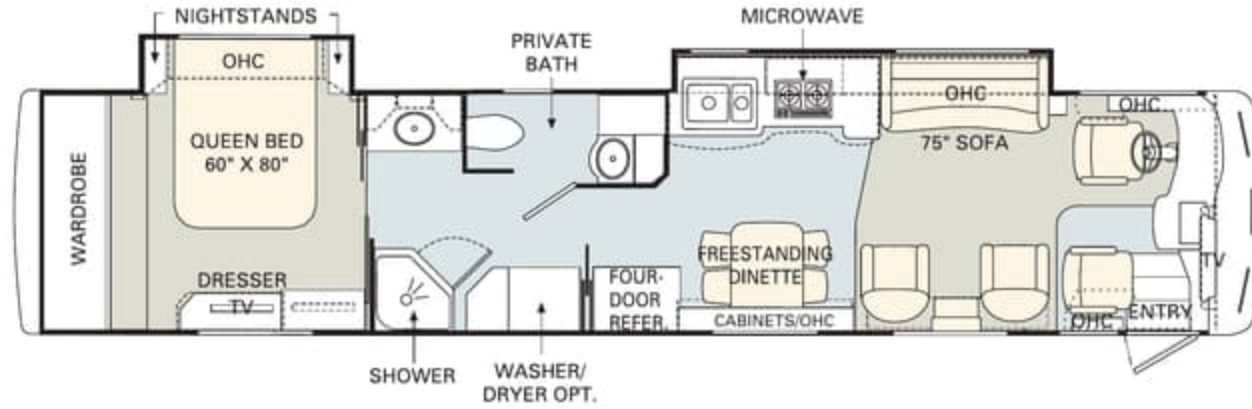

Only you know best which furnishings fit your lifestyle. That's why we offer more selections from which to choose. It's all about creating a coach that's truly your own.

TILE

CARPET

Find all the latest product news and updates online: monacocoach.com

43DS2

FURNITURE OPTIONS:

- King Bed
- Leather Euro-Recliner with Ottoman
- Leather J-Lounge with Drawer
- Leather Sleeper Sofa with Drawer
- Passenger Side Wrap-around Computer Table
- Booth Dinette with Storage Drawers
- Air Mattress
- Sectional Booth Dinette