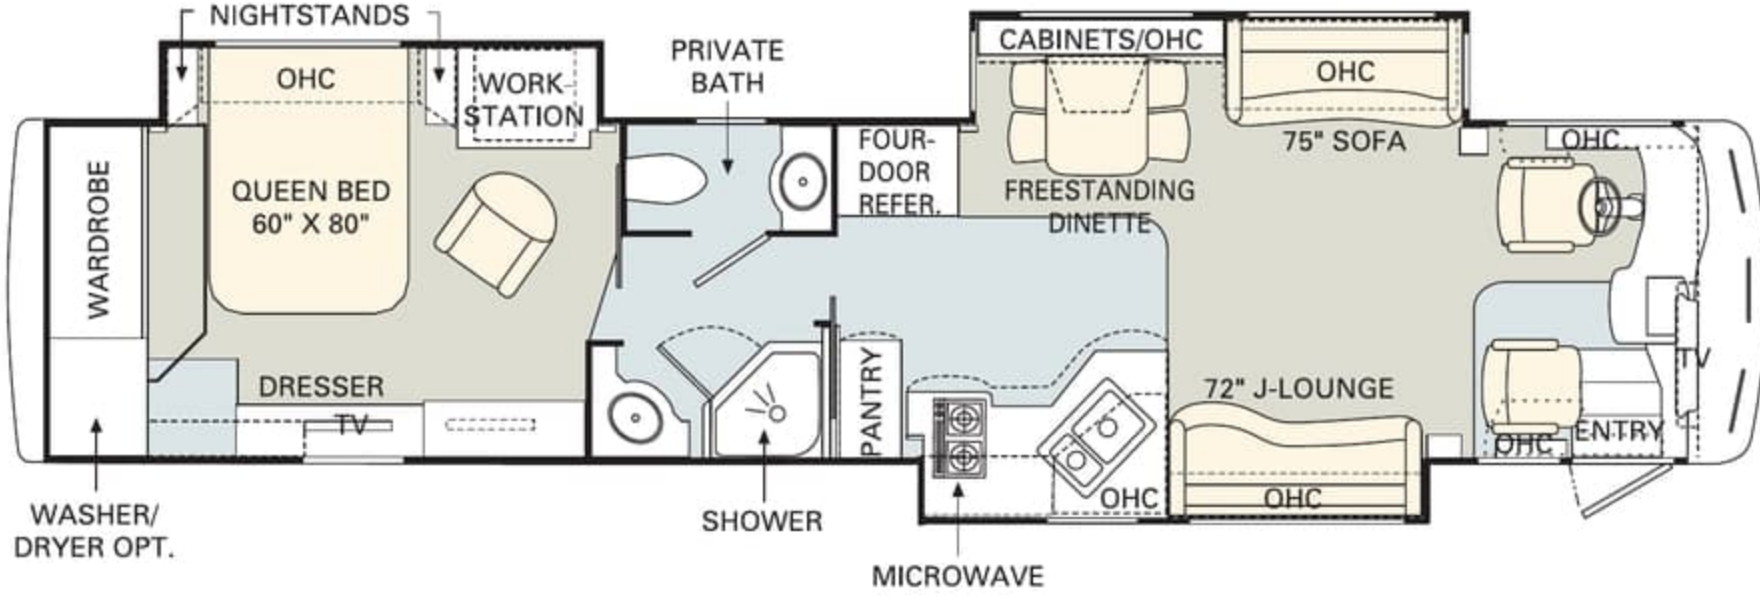

43PBT

FURNITURE OPTIONS:

- King Bed
- Leather Euro-Recliner with Ottoman
- Leather J-Lounge with Drawer
- Leather Sleeper Sofa with Drawer
- Driver's Side Wraparound Computer Table
- Air Mattress