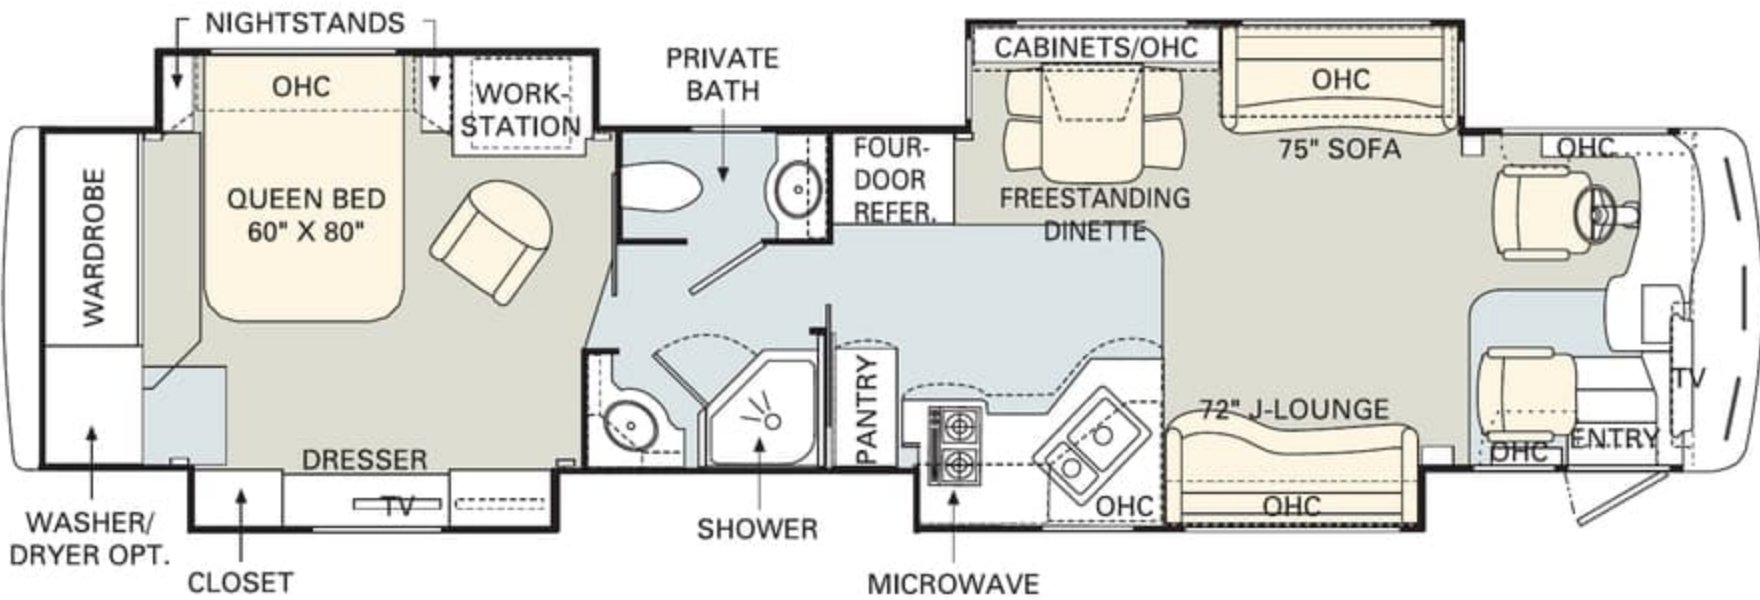

43PBQ

FURNITURE OPTIONS:

- King Bed
- Leather Euro-Recliner with Ottoman
- Leather J-Lounge with Drawer
- Leather Sleeper Sofa with Drawer
- Driver's Side Wraparound Computer Table
- Air Mattress