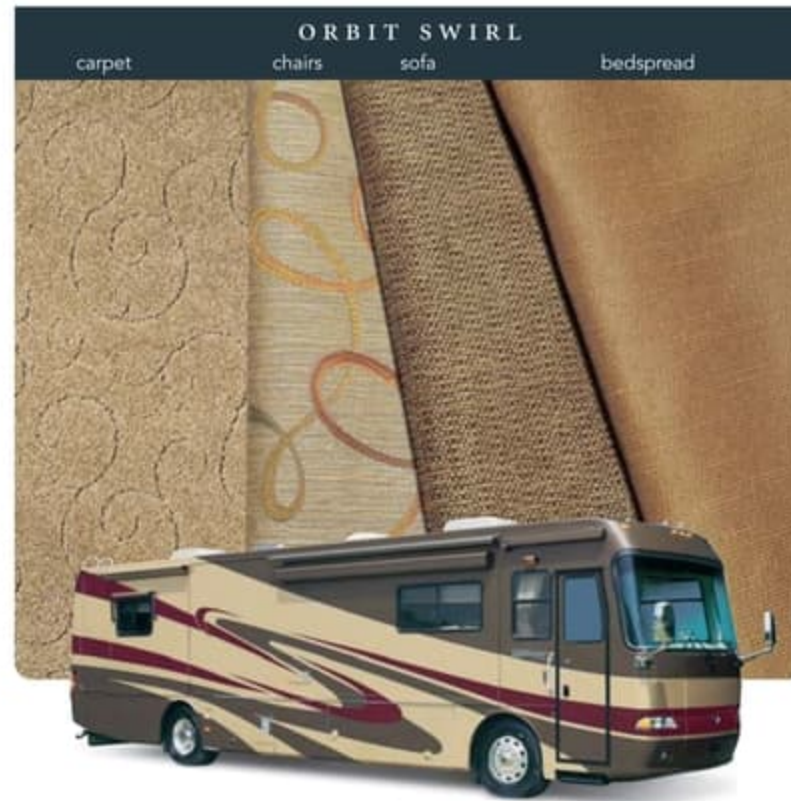

Each year, our designers create color and fabric combinations that lead the industry in warmth and style. This year, we're offering four beautiful decors and six stunning cabinet finishes.

Manufactured in, not added on. For added protection against stains, Dupont Teflon® soil repellent is applied to virtually all upholstery fabric during the finishing process for superior coverage.*

*Brand and application of upholstery fabric protection may vary depending on date recreational vehicle was manufactured.

Colors depicted are a reasonable representation though they may not be an exact match of the actual colors due to variances in process and production. See your dealer for actual fabric and paint chip samples.