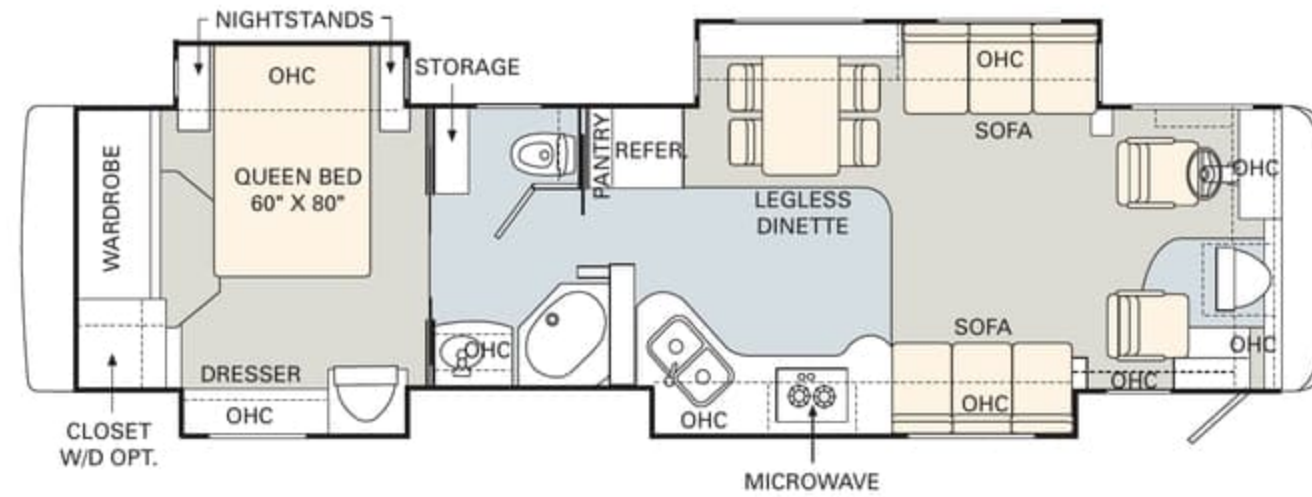

40DST

40PDC

40PAQ

FURNITURE OPTIONS

Monaco gives you more ways to customize your motorhome to fit your lifestyle. Here are some attractive furniture options you may wish to consider. (Please see page 19 for a full list of the options available on each floorplan.)

- King Bed
- Hide-A-Bed Sofa
- Electric Sofa
- J-Lounge with Drawer
- Wraparound Computer Table
- Adjustable Coffee Table
- Booth Dinette