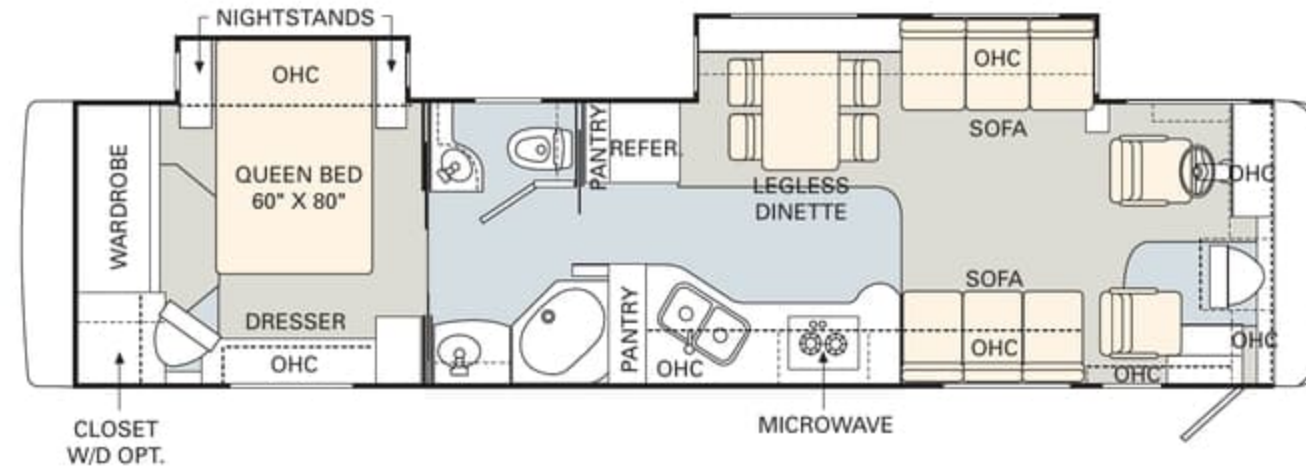

No other manufacturer gives you as many innovative floorplan choices as Monaco. The 2005 Windsor offers double, triple and quad slide-outs as well as a bath-and-a-half model.

TILE

CARPET

Find all the latest product news and updates online: monacocoach.com

38PDO

38PST

40PDD

40PST