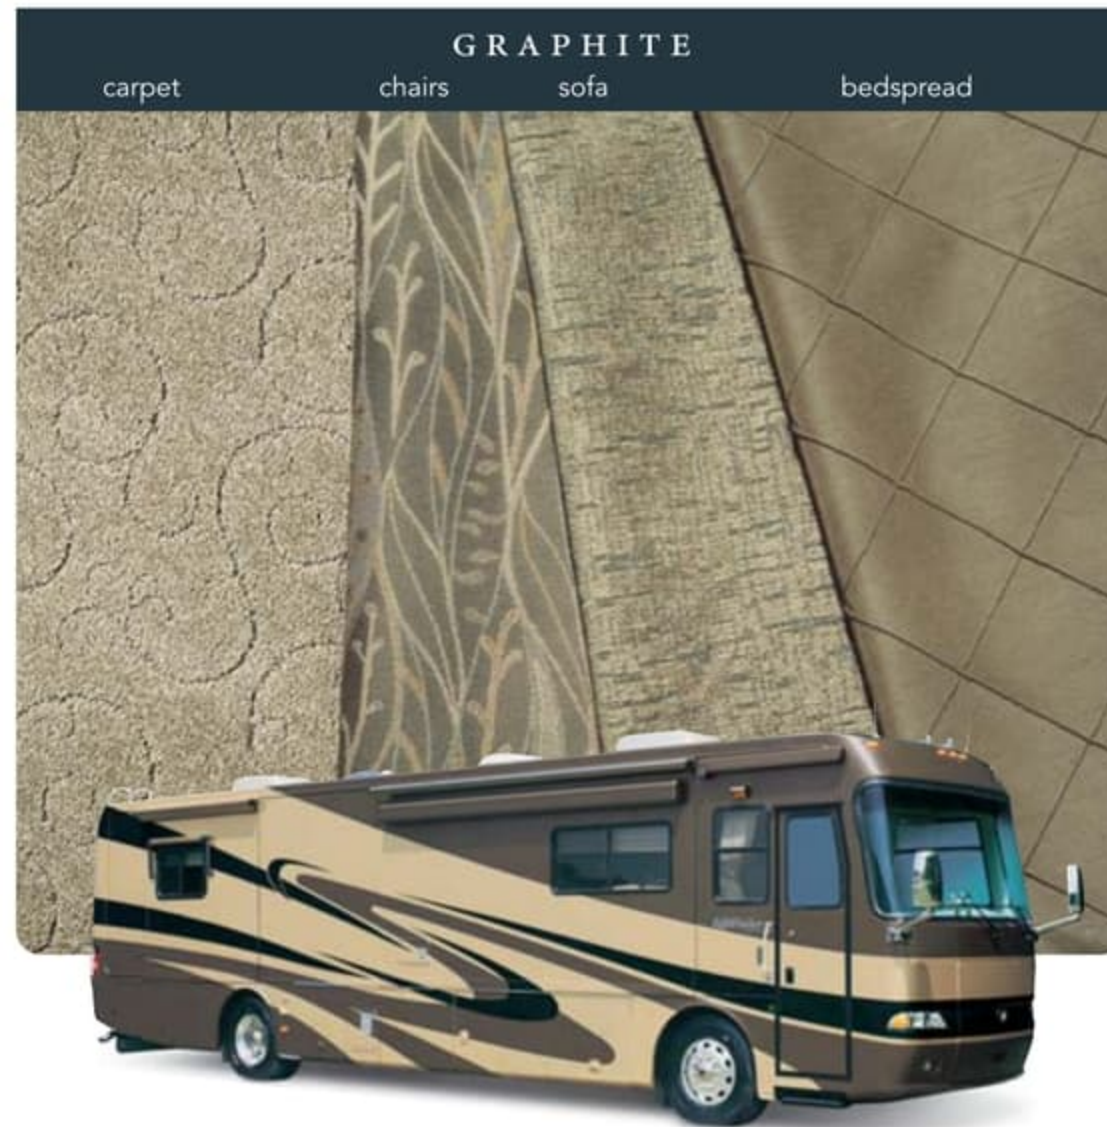

Each year, our designers create color and fabric combinations that lead the industry in warmth and style. This year, we're offering four beautiful decors and six stunning cabinet finishes.

Manufactured in, not added on. For added protection against stains, Dupont Teflon® soil repellent is applied to virtually all upholstery fabric during the finishing process for superior coverage.*

*Brand and application of upholstery fabric protection may vary depending on date recreational vehicle was manufactured.

Colors depicted are a reasonable representation though they may not be an exact match of the actual colors due to variances in process and production. See your dealer for actual fabric and paint chip samples.