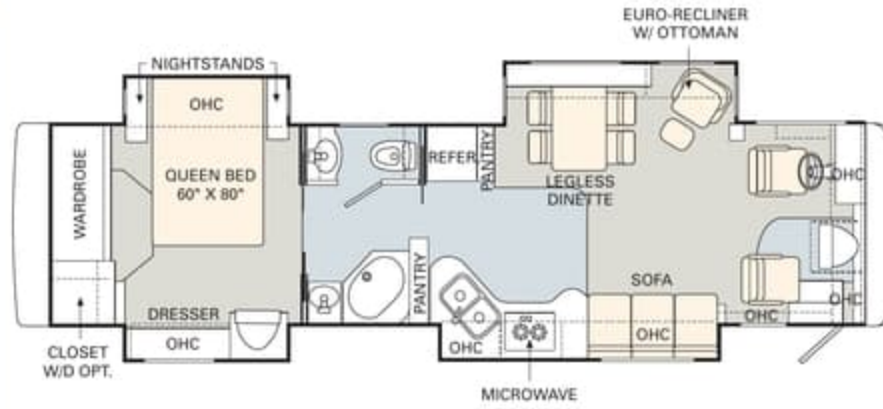

No other manufacturer gives you as many innovative floorplan choices as Monaco. The 2005 Windsor offers double, triple and quad slide-outs as well as a bath-and-a-half model.

TILE

CARPET

Find all the latest product news and updates online: monacocoach.com

38PDO