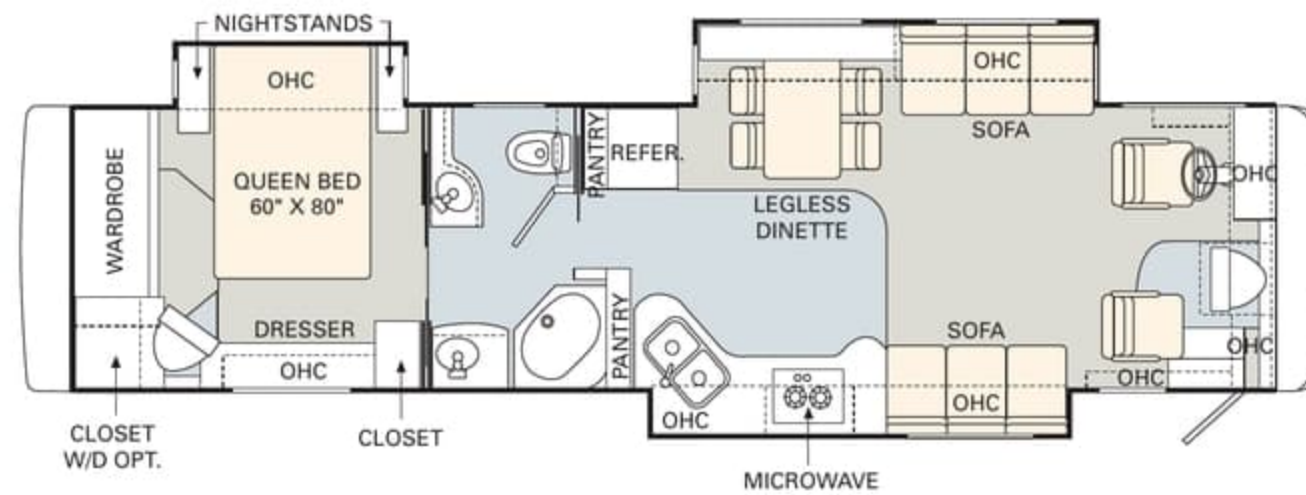

No other manufacturer gives you as many innovative floorplan choices as Monaco. The 2005 Windsor offers double, triple and quad slide-outs as well as a bath-and-a-half model.

TILE

CARPET

Find all the latest product news and updates online: monacocoach.com

38PDO

38PST

40PDD

40PST