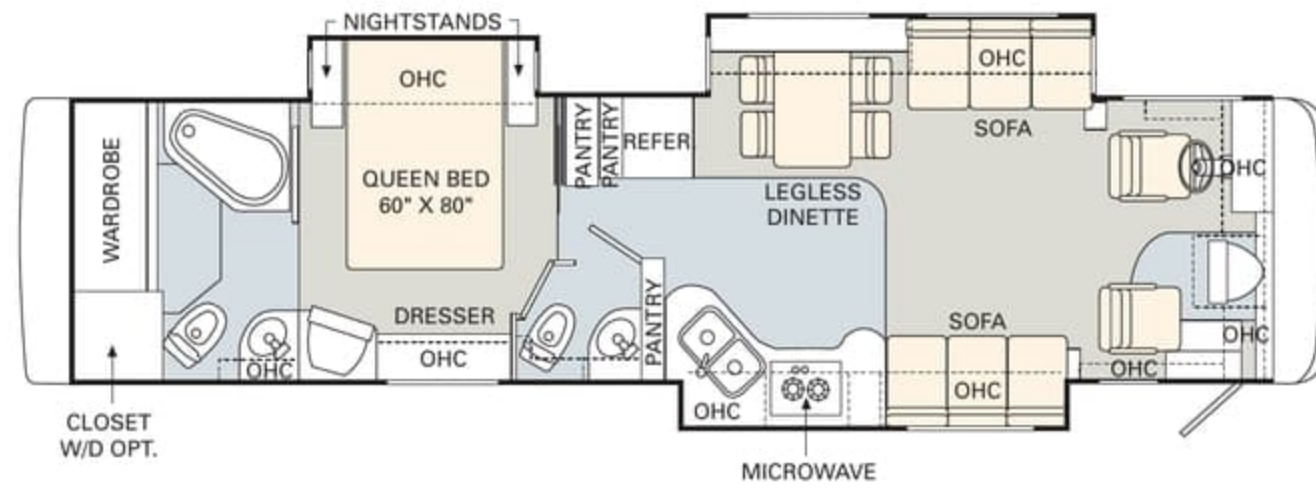

40DST

40PDC

40PAQ

FURNITURE OPTIONS

Monaco gives you more ways to customize your motorhome to fit your lifestyle. Here are some attractive furniture options you may wish to consider. (Please see page 19 for a full list of the options available on each floorplan.)

- King Bed
- Hide-A-Bed Sofa
- Electric Sofa
- J-Lounge with Drawer
- Wraparound Computer Table
- Adjustable Coffee Table
- Booth Dinette