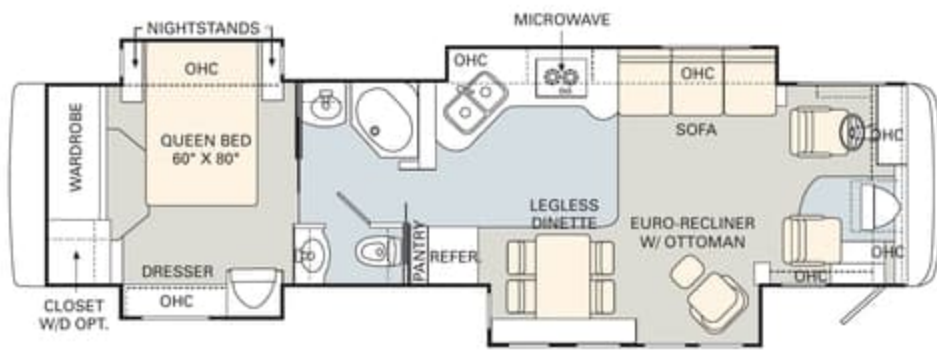

40DST

40PDC

40PAQ

FURNITURE OPTIONS

Monaco gives you more ways to customize your motorhome to fit your lifestyle. Here are some attractive furniture options you may wish to consider. (Please see page 19 for a full list of the options available on each floorplan.)

- King Bed
- Hide-A-Bed Sofa
- Electric Sofa
- J-Lounge with Drawer
- Wraparound Computer Table
- Adjustable Coffee Table
- Booth Dinette