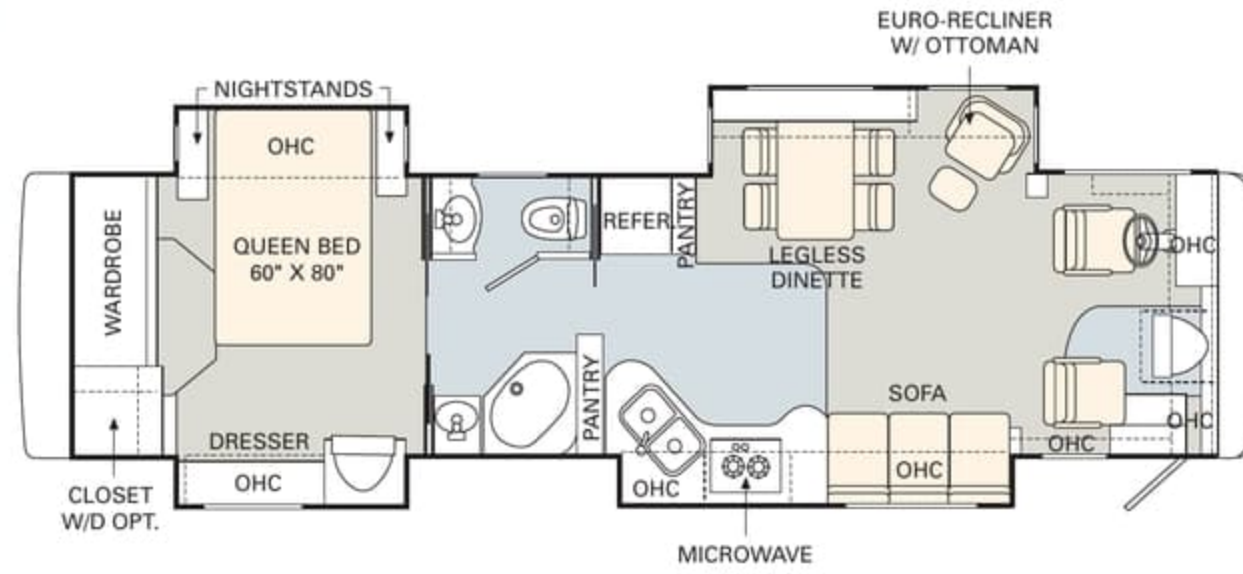

No other manufacturer gives you as many innovative floorplan choices as Monaco. The 2005 Windsor offers double, triple and quad slide-outs as well as a bath-and-a-half model.

TILE

CARPET

Find all the latest product news and updates online: monacocoach.com

38PDO