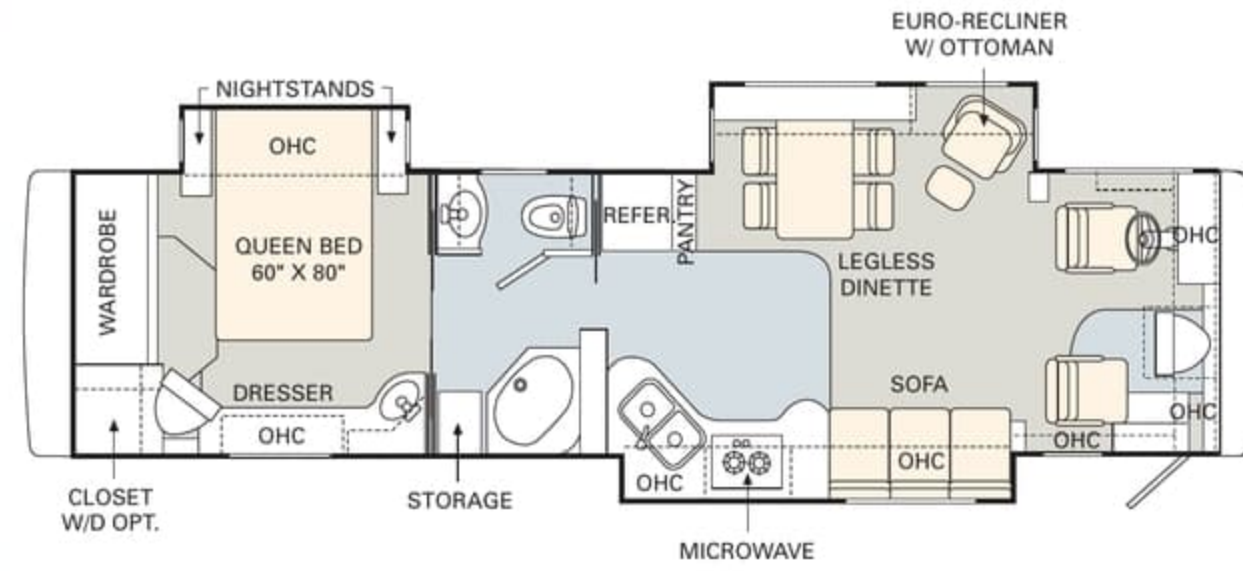

No other manufacturer gives you as many innovative floorplan choices as Monaco. The 2005 Windsor offers double, triple and quad slide-outs as well as a bath-and-a-half model.

TILE

CARPET

Find all the latest product news and updates online: monacocoach.com

38PDO

38PST

40PDD

40PST