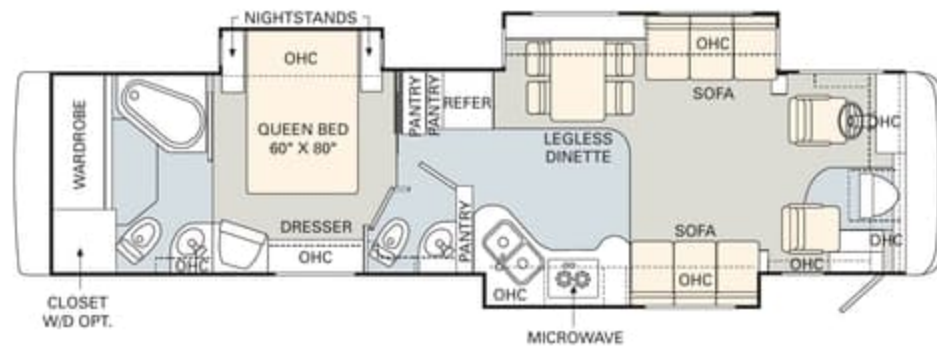

40DST

40PDC

40PAQ

FURNITURE OPTIONS

Monaco gives you more ways to customize your motorhome to fit your lifestyle. Here are some attractive furniture options you may wish to consider. (Please see page 19 for a full list of the options available on each floorplan.)

- King Bed
- Hide-A-Bed Sofa
- Electric Sofa
- J-Lounge with Drawer
- Wraparound Computer Table
- Adjustable Coffee Table
- Booth Dinette