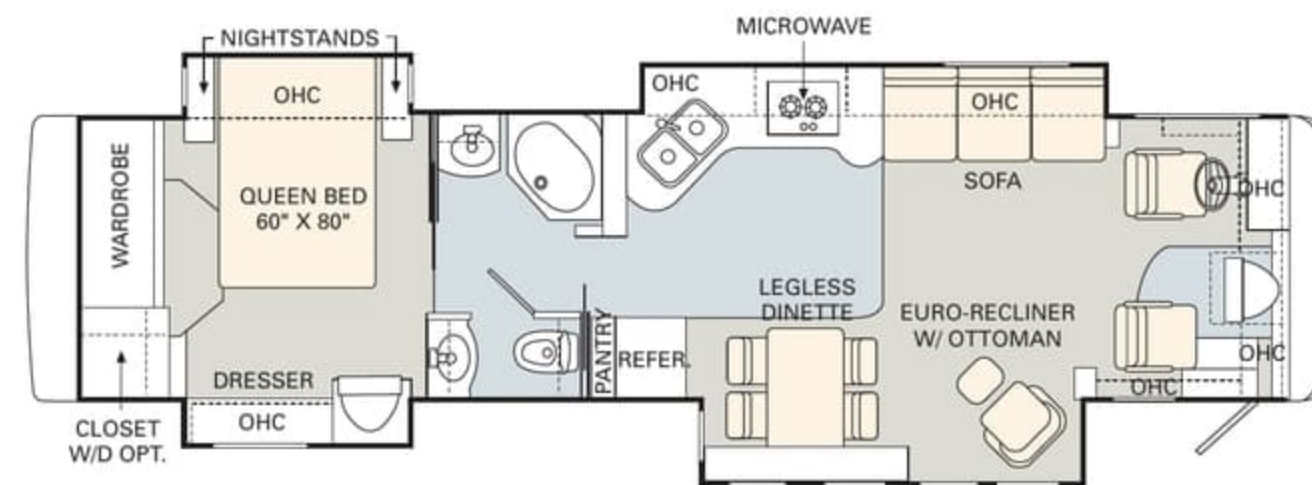

40DST

40PDC

40PAQ

FURNITURE OPTIONS

Monaco gives you more ways to customize your motorhome to fit your lifestyle. Here are some attractive furniture options you may wish to consider. (Please see page 19 for a full list of the options available on each floorplan.)

- King Bed
- Hide-A-Bed Sofa
- Electric Sofa
- J-Lounge with Drawer
- Wraparound Computer Table
- Adjustable Coffee Table
- Booth Dinette