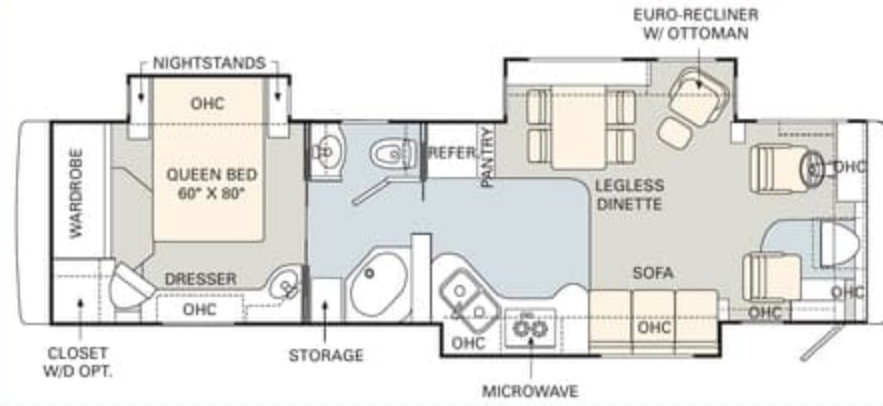

No other manufacturer gives you as many innovative floorplan choices as Monaco. The 2005 Windsor offers double, triple and quad slide-outs as well as a bath-and-a-half model.

TILE

CARPET

Find all the latest product news and updates online: monacocoach.com

38PDO

38PST

40PDD

40PST