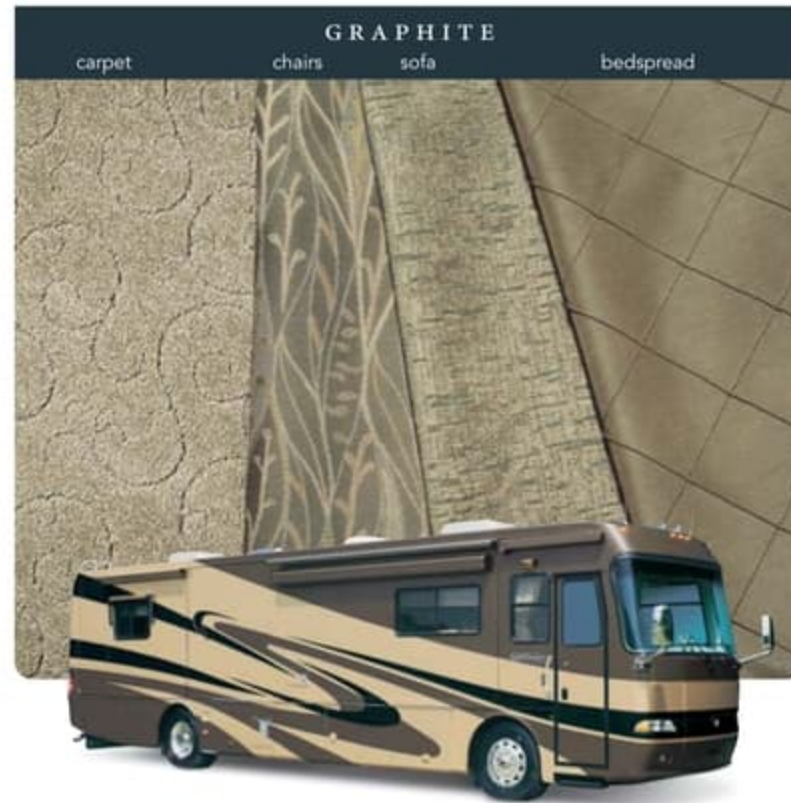

Each year, our designers create color and fabric combinations that lead the industry in warmth and style. This year, we're offering four beautiful decors and six stunning cabinet finishes.

Manufactured in, not added on. For added protection against stains, Dupont Teflon® soil repellent is applied to virtually all upholstery fabric during the finishing process for superior coverage.*

*Brand and application of upholstery fabric protection may vary depending on date recreational vehicle was manufactured.

Colors depicted are a reasonable representation though they may not be an exact match of the actual colors due to variances in process and production. See your dealer for actual fabric and paint chip samples.