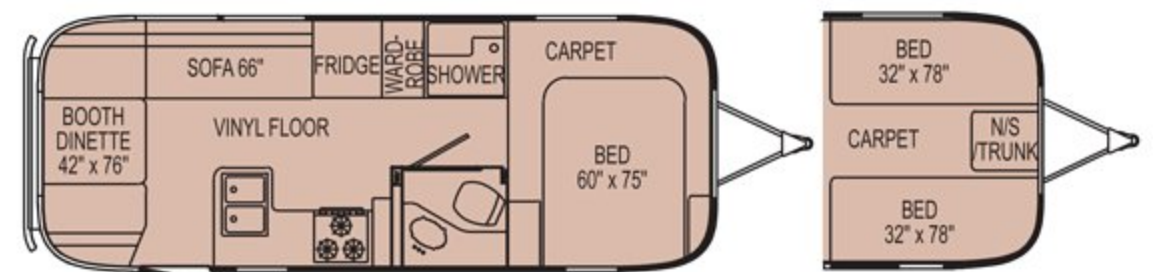

SAFARI SE FLOORPLANS

SAFARI 19' Bambi with sofa or dinette options

SAFARI 25' SS with sofa options - sleeps up to six people

SAFARI 25' FB with twin beds option

All these features and more in your new Safari Special Edition! Specifications are subject to change without notice. Check with your Airstream dealer for upgrades and options available for this model. Canadian specifications will differ from the United States.