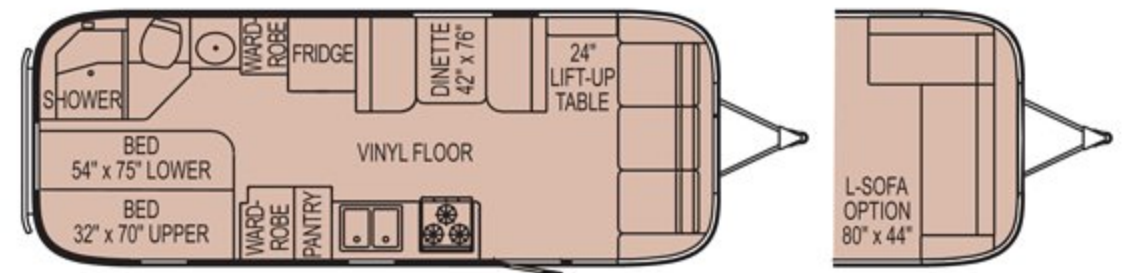

SAFARI 25' SS with sofa options - sleeps up to six people