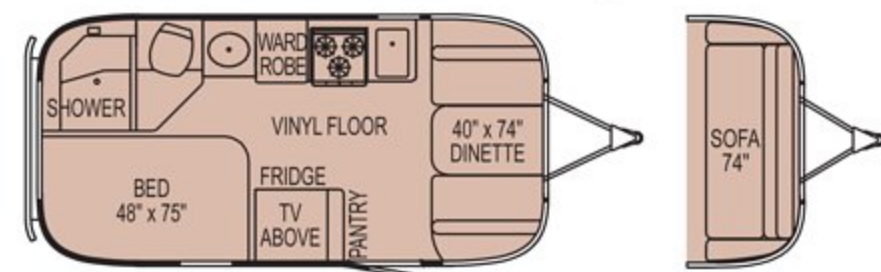

SAFARI SE FLOORPLANS

SAFARI 19' Bambi with sofa or dinette options