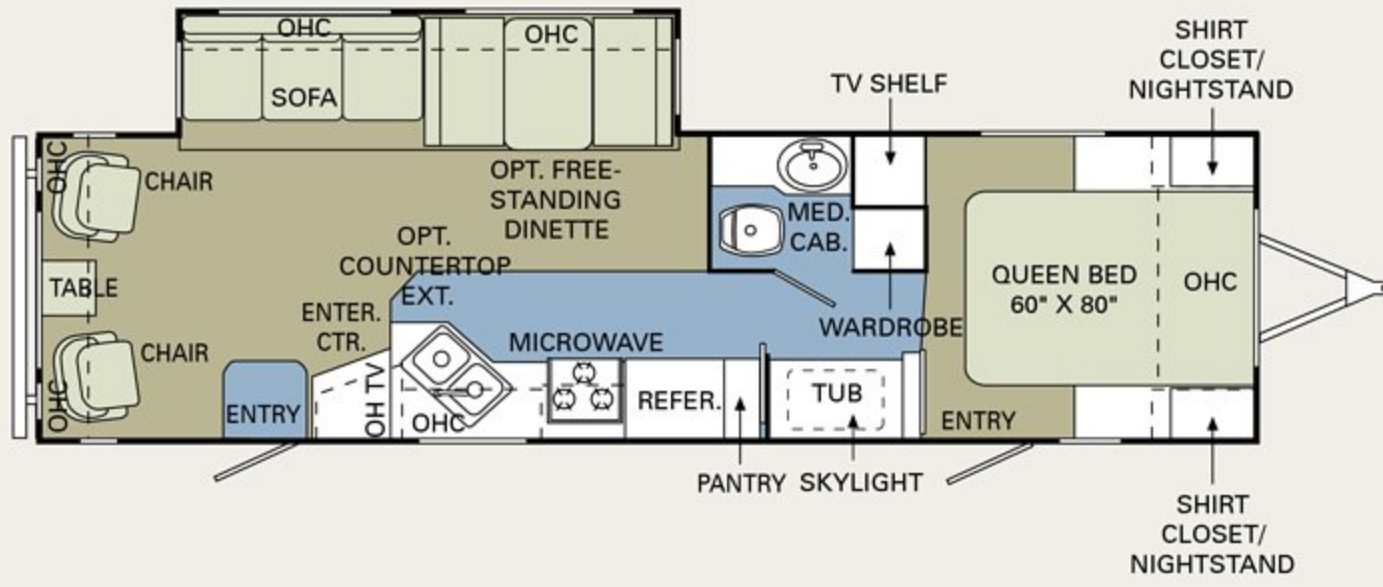

31CKS

32BHS

32FKD

34SKD