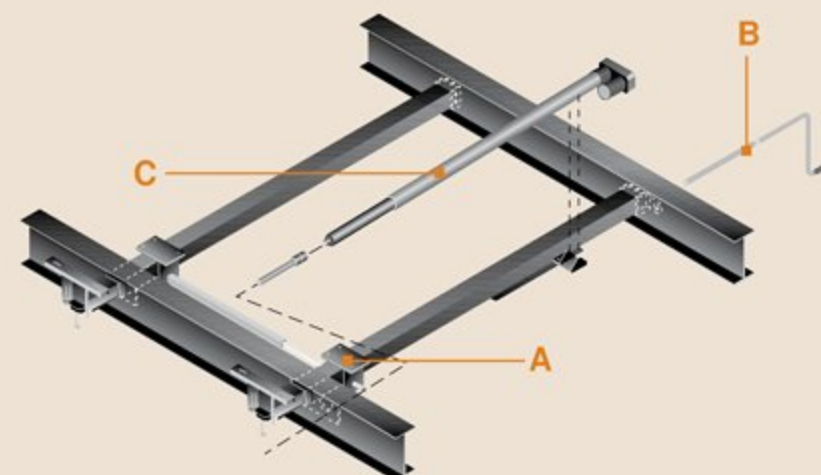

- A Bearing packs are bolted in 4 places, locking the gear and rack in place
- B A manual crank and extension rod comes standard with every unit, to serve as override if needed
- C Actuator motor is positioned to provide smoother movement and reduce twisting on the slide-out room