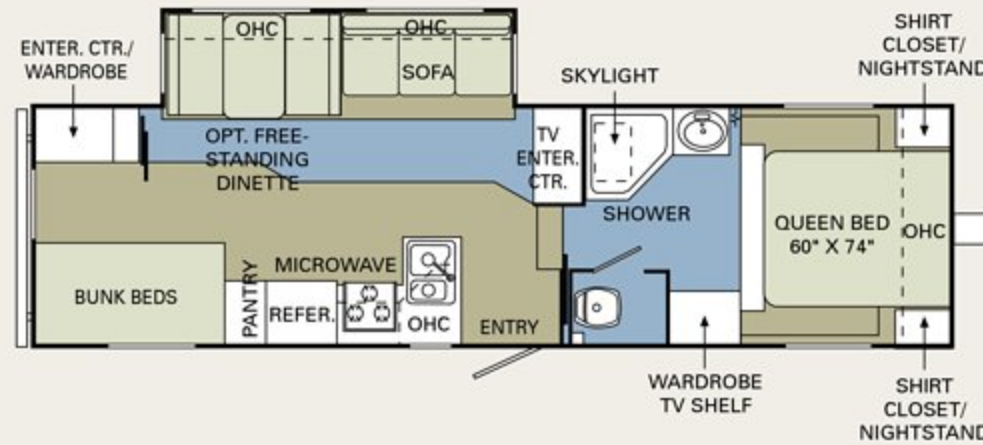

SAVOY SL FIFTH WHEEL

FLOORPLANS

27 RKD

28 RLS

29 RES

29 RKS

30 BHS

30 RKS