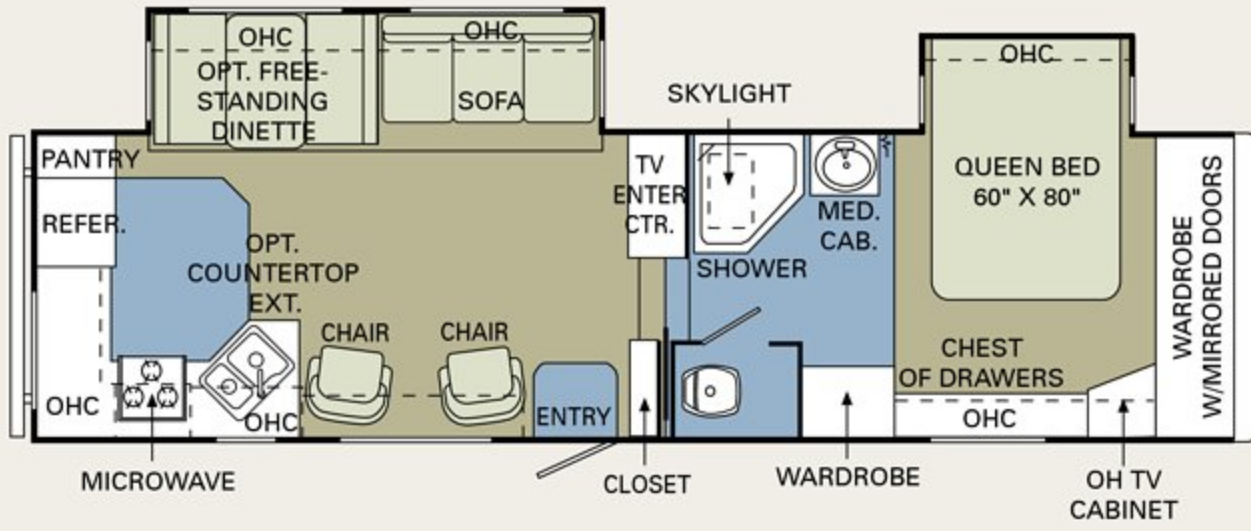

SAVOY LX FIFTH WHEEL

28 RLD

29 RKD

FLOORPLANS

SAVOY LX TRAVEL TRAILER

27 SKS

30 SKS

■ Carpet   ■ Linoleum