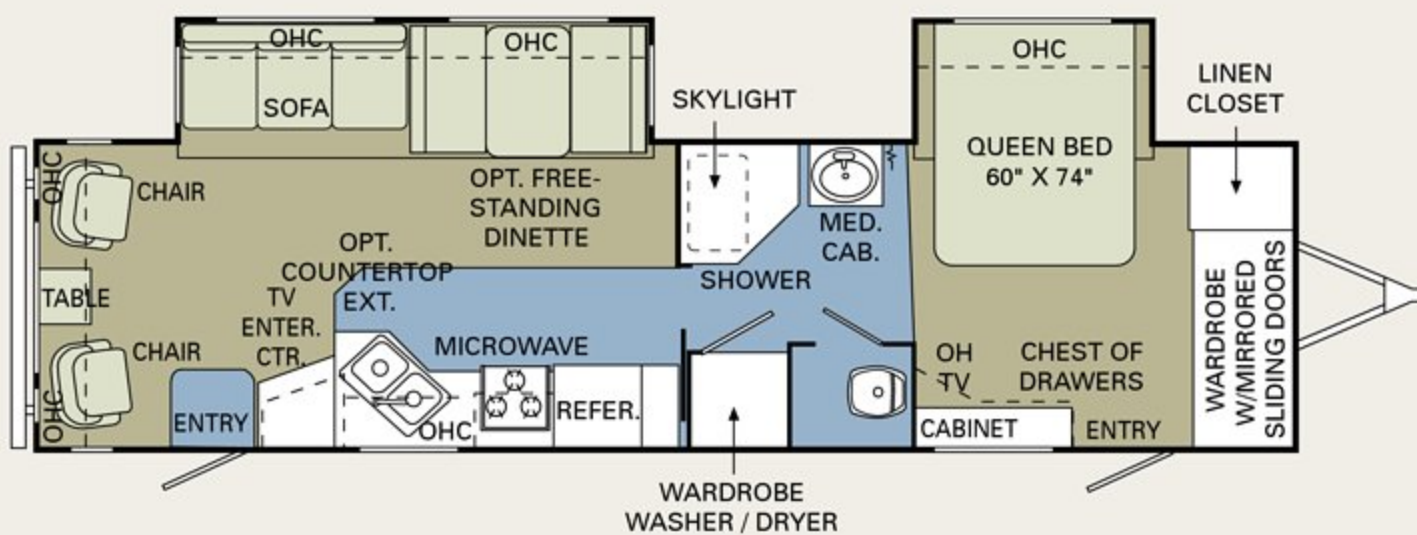

31CKS

32BHS

32FKD

34SKD

WHERE ALL THE DETAILS COME TOGETHER.

Holiday Rambler has long set the standard with warm, inviting interiors that feature a perfect harmony of fabrics, accents and carpeting. We've also led the way with stunning woodwork and superb craftsmanship, including raised panel cabinet doors, mini struts in the overhead doors and metal drawer guides. Select the combination that suits you best to customize your Savoy and make it distinctively your own.