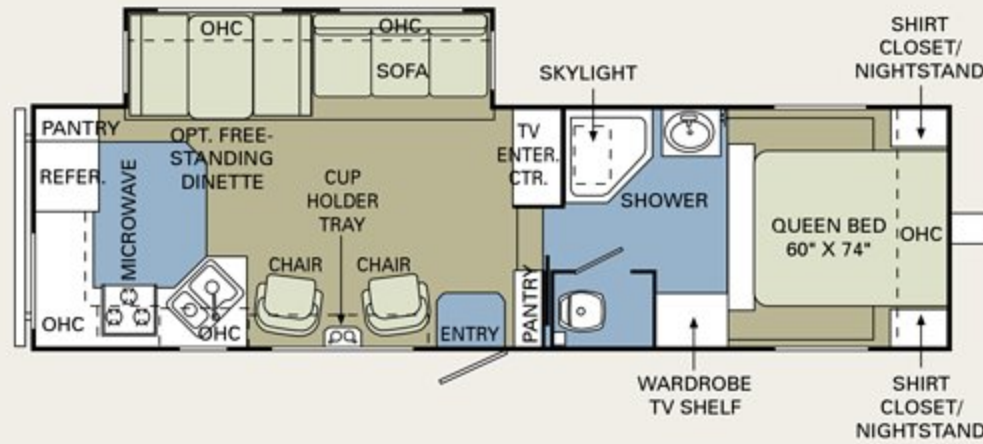

SAVOY SL FIFTH WHEEL

FLOORPLANS

27 RKD

28 RLS

29 RES

29 RKS

30 BHS

30 RKS