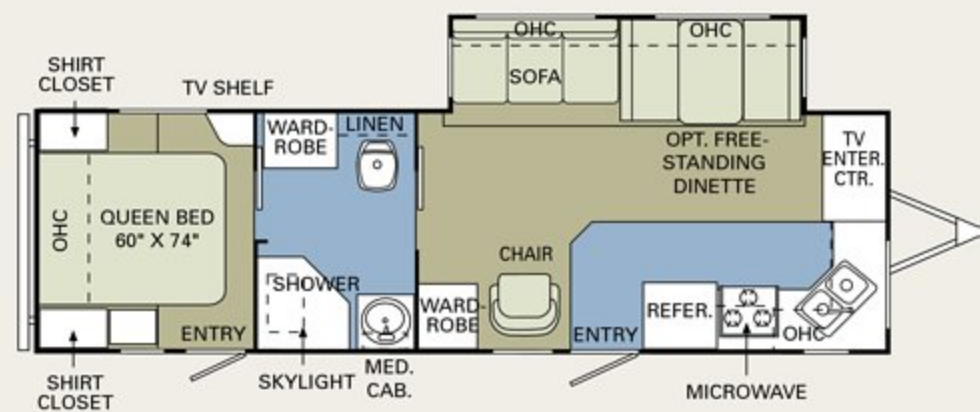

26 RKS

29 BHS

29 CKS

29 FKS

30 CKS

Carpet
 Linoleum