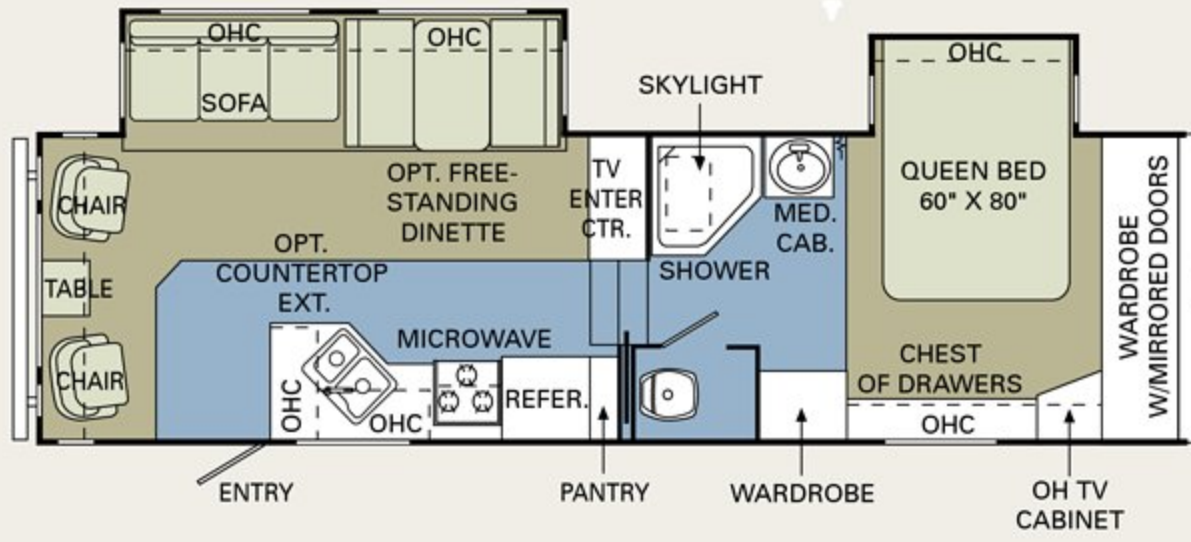

SAVOY LX FIFTH WHEEL

28 RLD