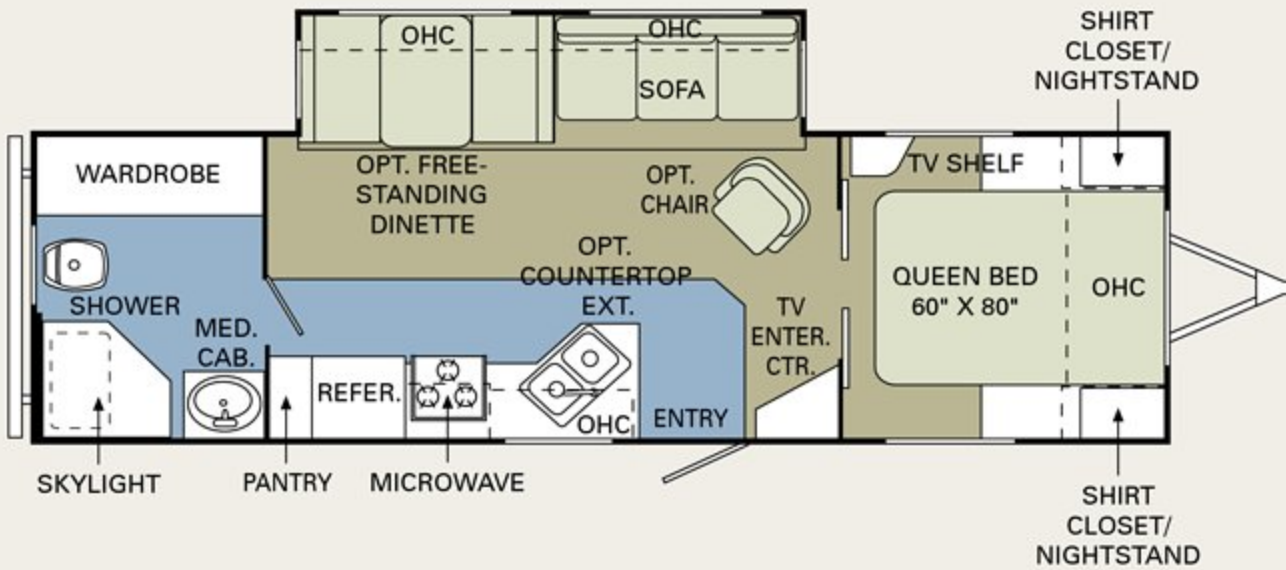

SAVOY LX FIFTH WHEEL

28 RLD

29 RKD

FLOORPLANS

SAVOY LX TRAVEL TRAILER

27 SKS

30 SKS

■ Carpet   ■ Linoleum