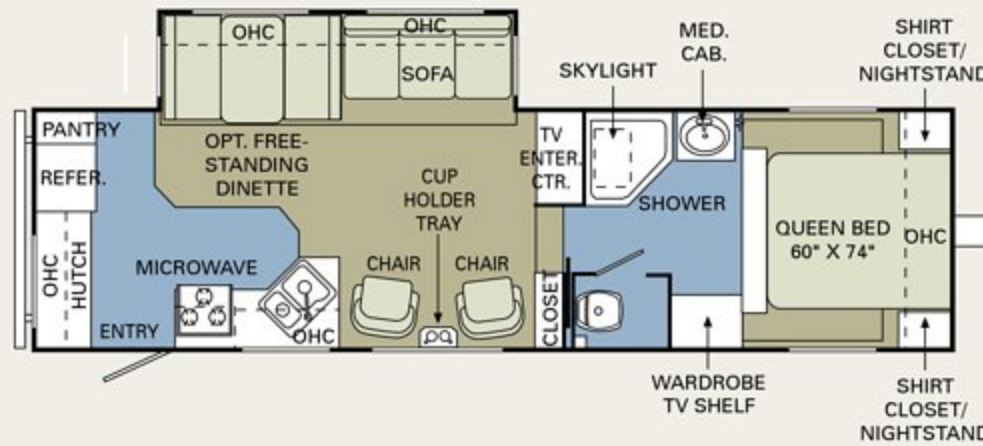

SAVOY SL FIFTH WHEEL

FLOORPLANS

27 RKD

28 RLS

29 RES

29 RKS

30 BHS

30 RKS