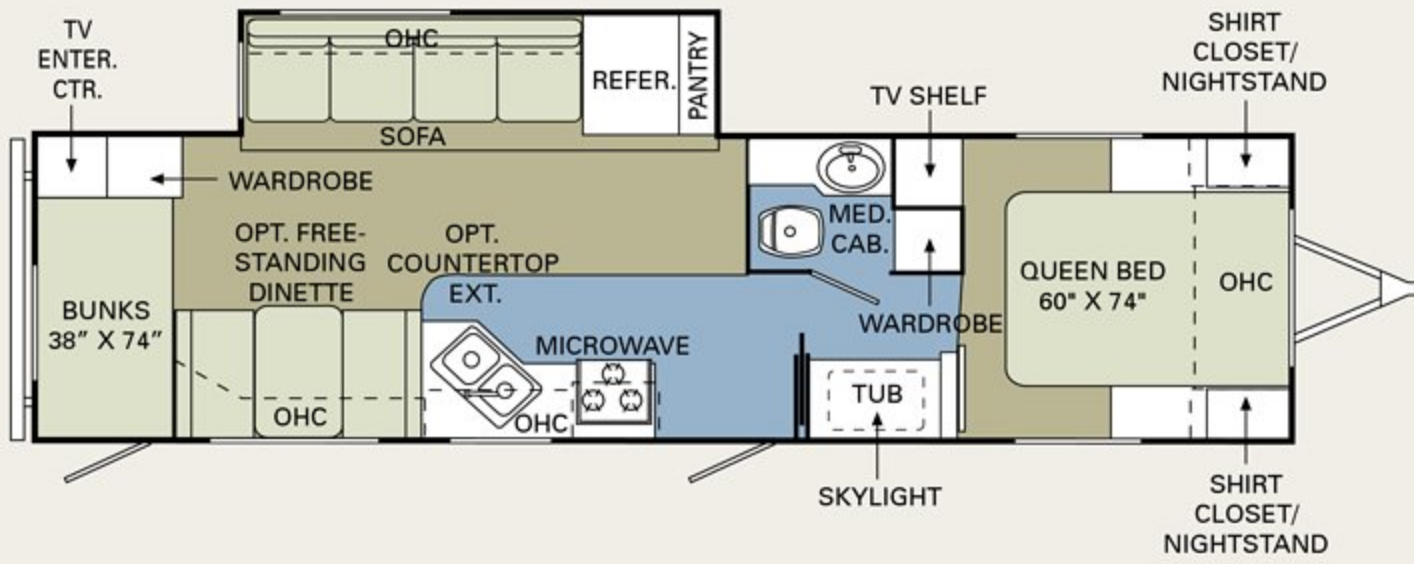

31CKS

32BHS

32FKD

34SKD