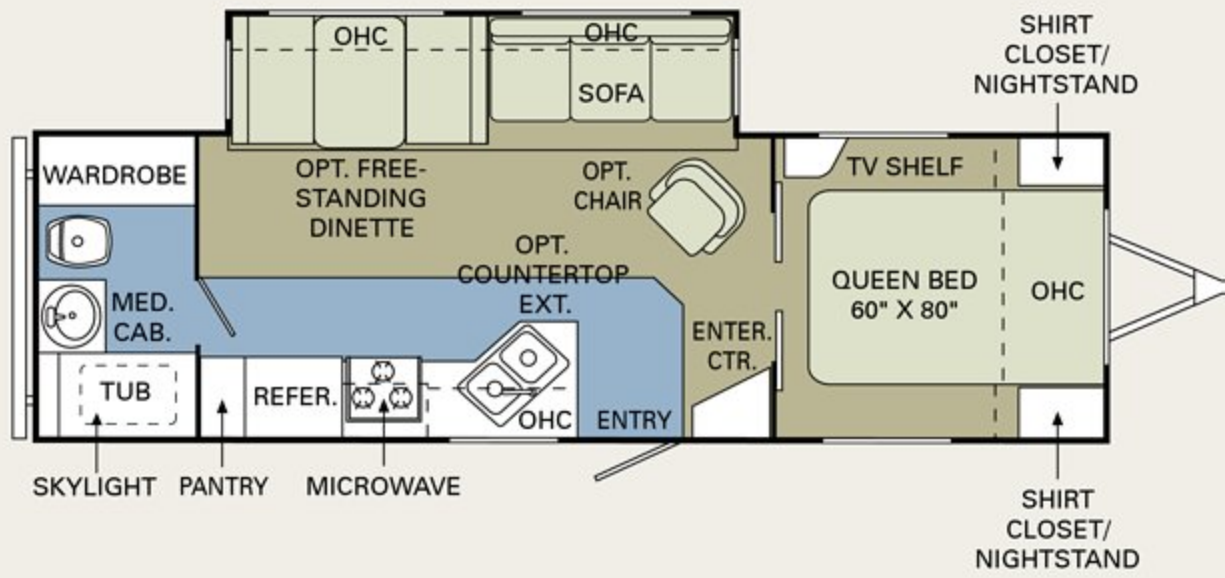

SAVOY LX TRAVEL TRAILER

27 SKS