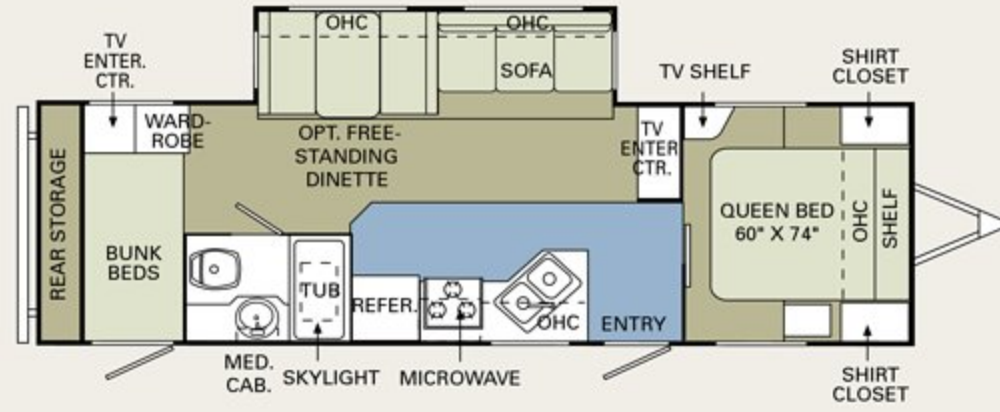

26 RKS

29 BHS

29 CKS

29 FKS

30 CKS

Carpet
 Linoleum