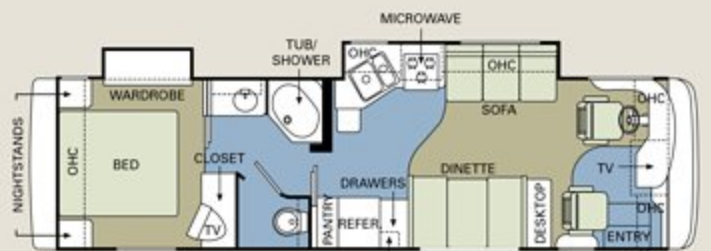

## FLOORPLANS

34PBD

34PDD

CARPET | TILE

EXTERIOR COLORS/WOODS/FABRICS

- A. BEDSPREAD
- B. SOFA
- C. CORIAN®
- D. ACCENT
- E. CARPET

BODY CONSTRUCTION: FEATURES		OPTIONS
<ul style="list-style-type: none"> <li>Alumaframe® Superstructure</li> <li>Steel Cage Cockpit Construction</li> <li>Peaked One Piece Fiberglass Roof with Fiberglass Insulation</li> <li>Smooth Gel Coat Fiberglass Exterior Walls</li> <li>New Front and Rear Molded Fiberglass Caps</li> <li>Rear Cap with Integrated Camera</li> <li>One-Piece Generator Access Door</li> <li>Rear Engine Doors</li> <li>Fiberglass Engine Cover</li> <li>One Piece Front Windshield</li> <li>84" Interior Height</li> <li>Aluminum Framed Floor on Steel Trusses</li> <li>Laminated Structurwood Flooring</li> </ul>	<ul style="list-style-type: none"> <li>Electric Flush Floor Step Well Cover</li> <li>Interior Paneling with 3/4" Insulation</li> <li>Foam Insulated Floor Framing with Underbelly</li> <li>Power Heated Remote Exterior Front Mounted Mirrors</li> <li>Fog Lights</li> <li>Low profile sealed LED marker lights</li> <li>Pass-through Storage Bays Under Slide-outs</li> <li>One-Piece Polyethylene Storage Compartment</li> <li>Deluxe Full Body Paint with Vinyl Graphics</li> <li>Rear Ladder</li> <li>Interior Rubber Entry Step</li> <li>Exterior Double Entry Steps</li> <li>Undercoating</li> </ul>	<ul style="list-style-type: none"> <li>Front Cap Protective Mask</li> <li>Exterior Chrome Front Mount Mirrors with Heat and Remote</li> </ul>
FORD CHASSIS/ENGINE/SUSPENSION: FEATURES		
<ul style="list-style-type: none"> <li>Roadmaster RSR Rail Chassis</li> <li>Cummins ISB-AD 300 HP Low Torque Engine with Allison 1000 MH 5 Speed World Transmission</li> <li>Push button Shift Pad on 1000MH Transmission</li> <li>Engine Displacement: 5.9L/359 cu. In.</li> <li>Torque: 600 lbs/ft. Max. Net at 1,600 RPM</li> <li>75 Gallon Fuel Tank</li> </ul>	<ul style="list-style-type: none"> <li>156 Amp Alternator</li> <li>Rear Axle Ratio: 4.78:1</li> <li>Radial Tires: 255/70R/22.5</li> <li>Stainless Steel Wheel Simulators</li> <li>Leaf Spring Suspension</li> <li>Four Gas Shock Absorbers</li> <li>Hydraulic Anti-Lock Braking System</li> <li>Pre-wire for Supplemental Braking System</li> </ul>	<ul style="list-style-type: none"> <li>Air Cleaner Restriction Indicator</li> <li>Fuel/Water Separator</li> <li>Remote Transmission Fill</li> <li>Fully Automatic Hydraulic Leveling System</li> <li>4,000Lb. Hitch Receiver with Dual Connector 4-Pin or 7-Pin</li> </ul>
COCKPIT: FEATURES		OPTIONS
<ul style="list-style-type: none"> <li>Fiberglass Automotive Dash with Grey Diamond Brush Instrumentation Panel</li> <li>CD Player/Radio with DVD Player, Sirius Ready Compatibility, Weather Band, Remote, and Six Speakers</li> <li>Power Sunvisors</li> <li>Pilot and Co-pilot front overhead with raised panel cabinet doors</li> <li>Front cab over TV's secured with steel framing</li> <li>Rear Vision System with Audio and Adjustable Camera</li> <li>Intermittent Windshield Wipers</li> <li>6-Quart Tank for Windshield Fluid</li> <li>Tilt/Telescopic Steering Wheel</li> <li>Cruise Control</li> <li>Power Steering</li> <li>Electric Automotive Horn</li> </ul>	<ul style="list-style-type: none"> <li>Molded pilot side console, with Two Tier Cup Holder and Control Pad for Transmission Shifter</li> <li>Molded co-pilot side console, with Two Tier Cup Holder Map pocket on pilot side console</li> <li>Vinyl Covered Molded Center Console with Drawer and Tip-tray Storage</li> <li>New Style Soft Touch Vinyl Pilot &amp; Co-Pilot Recliner Seats (N/A with Blackwood Manor II and Canyon Mosaic, Décor's by Liz Claiborne)</li> <li>New Style Distressed Optima Leather Pilot &amp; Co-Pilot Seats (Blackwood Manor II and Canyon Mosaic, Décor's by Liz Claiborne Only)</li> <li>Six-Way Power Pilot Seat</li> <li>Seat belt Warning Light on Dash</li> <li>Carpeted Driver and Passenger Floor Mats</li> </ul>	<ul style="list-style-type: none"> <li>Six-Way Power Co-Pilot Seat</li> <li>Optima Leather Pilot and Co-Pilot Seats (N/A with Blackwood Manor II and Canyon Mosaic, Décor's by Liz Claiborne)</li> <li>3-Camera Rear Vision System with Audio and Adjustable Center Camera</li> <li>CB Radio Prep</li> </ul>
APPLIANCES AND ACCESSORIES: FEATURES		OPTIONS
<ul style="list-style-type: none"> <li>Large Double-Door Refrigerator with Icemaker 8 cuft</li> <li>High-Output Three-Burner Cook Top</li> <li>Removable Solid Surface Range Covers</li> <li>Convection Microwave with Touch Control and Under Mounted Range hood</li> <li>24" Flat Screen Stereo Color TV with Remote Control in Living Area</li> <li>20" Flat Screen Color TV with Remote Control in Bedroom</li> <li>TV Antenna</li> </ul>	<ul style="list-style-type: none"> <li>DVD and Video Control Box with Booster and RF Modulator.</li> <li>Exterior Hook-ups for DSS Dish and Cable</li> <li>Interior Cable TV Hook-Up and Telephone Jacks</li> <li>Digital Satellite System Prep</li> <li>Wiring for DVD Player Hook-up to Both TV Locations</li> <li>Exterior Gas Line Hook-up Prep for LP Accessories</li> </ul>	<ul style="list-style-type: none"> <li>Large Double-Door Refrigerator with Icemaker 10 cuft</li> <li>Large Four-Door Refrigerator with Icemaker (N/A with Pantry)</li> <li>High Output Three-Burner Range with Oven</li> <li>Home Theater Surround Sound System added to In-dash Stereo with DVD Player</li> <li>Exterior Entertainment Center, CD Player Radio with Two Speakers</li> </ul>
FURNITURE: FEATURES		OPTIONS
<ul style="list-style-type: none"> <li>Queen Bed with Nightstand(s)</li> <li>Party Table behind Co-Pilot Seat (N/A: 34PBD)</li> <li>Arched Back Wood Booth Dinette with Side Sliding Table Top</li> <li>Forward Facing Seat Belts at Booth Dinette Location. (N/A: 34PDD)</li> <li>Fabric Jackknife Sofa with Two pillows</li> <li>Fabric Swivel Glider Barrel Chair (N/A: 34PBD)</li> </ul>	<ul style="list-style-type: none"> <li>Fabric Hide-A-Bed Sofa with Air Mattress, and Two Pillows (N/A with Booth Dinette 34PDD)</li> <li>Optima Leather Swivel Recliner Chair IPO Fabric Swivel Glider Barrel Chair (N/A: 34PBD)</li> <li>Two Optima Leather Swivel Recliner Chairs with Center Table IPO Booth Dinette (N/A: 34PDD)</li> </ul>	<ul style="list-style-type: none"> <li>Optima Leather Euro Recliner Chair with Heat, Massage and Ottoman IPO Fabric Swivel Glider Barrel Chair (N/A: 34PBD)</li> <li>Two Optima Leather Euro Recliner Chairs with Heat, Massage, Ottoman, and Center Table IPO Booth Dinette (N/A: 34PDD)</li> <li>Bedroom Desk (N/A: 34PBD)</li> <li>Free-Standing Dinette with Two Freestanding Chairs, and Two Folding Chairs</li> </ul>