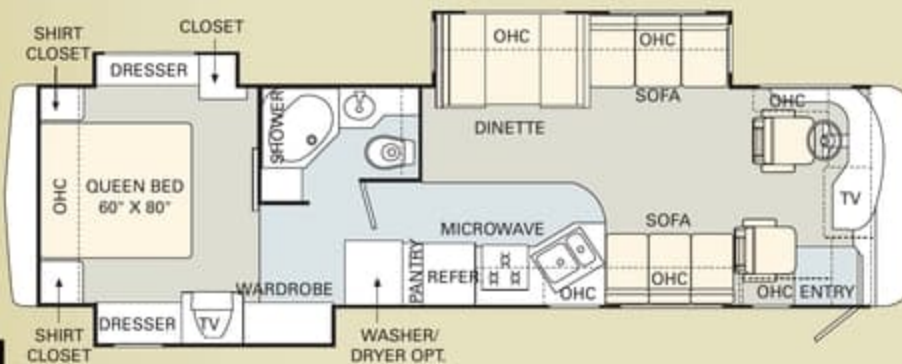

 TILE  CARPET

34SBD

36PDD

36PDQ

36SBT

37PBD

The 2006 Cayman is available in a remarkable selection of innovative floorplans ranging from 34' to 37', with double, triple and quad slide-outs. No matter which one you choose, you'll enjoy more livable interior space and more easy-to-reach storage than any other manufacturer has to offer.

 TILE  CARPET

34SBD

36PDD

36PDQ

36SBT

37PBD

	Weight Ratings (Lbs.)				Measurements	Tank Capacity (Gal.) ²										
	Gross Vehicle	Gross Combined ¹	Front Gross Axle	Rear Gross Axle		Wheelbase	Overall Length	Overall Height (with A/C (add 5" for satellite option))	Interior Height	Interior Width	Exterior Width	Water Heater	Gray Tank	Black Tank	Fresh Tank	LP Tank ²
34SBD	26,500	33,000	9,500	17,000	204"	34' 11"	12' 3"	84"	94.5"	100.5"	10	52	52	92	38	75
36PDD	26,500	33,000	9,500	17,000	228"	36' 11"	12' 3"	84"	94.5"	100.5"	10	52	52	92	38	75
36PDQ	26,500	33,000	9,500	17,000	228"	36' 11"	12' 3"	84"	94.5"	100.5"	10	52	52	92	38	75
36SBT	26,500	33,000	9,500	17,000	228"	36' 11"	12' 3"	84"	94.5"	100.5"	10	52	52	92	38	75
37PBD	26,500	33,000	9,500	17,000	240"	37' 11"	12' 3"	84"	94.5"	100.5"	10	52	52	92	38	75