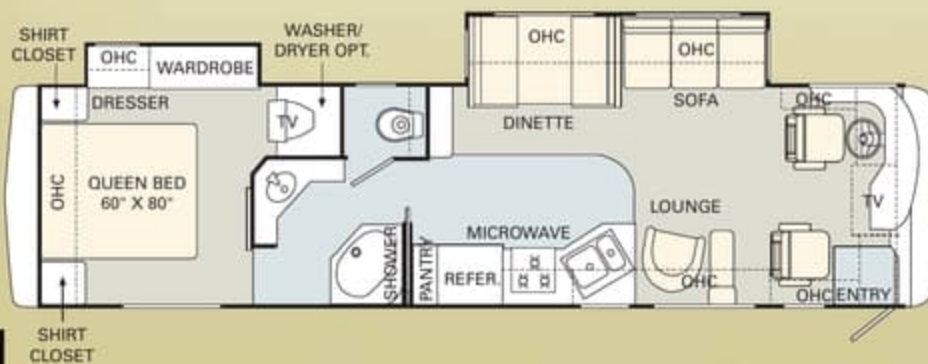

 TILE  CARPET

34SBD

36PDD

36PDQ

36SBT

37PBD

	Weight Ratings (Lbs.)				Measurements	Tank Capacity (Gal.) ²										
	Gross Vehicle	Gross Combined ¹	Front Gross Axle	Rear Gross Axle		Wheelbase	Overall Length	Overall Height (with A/C (add 5" for satellite option))	Interior Height	Interior Width	Exterior Width	Water Heater	Gray Tank	Black Tank	Fresh Tank	LP Tank ²
34SBD	26,500	33,000	9,500	17,000	204"	34' 11"	12' 3"	84"	94.5"	100.5"	10	52	52	92	38	75
36PDD	26,500	33,000	9,500	17,000	228"	36' 11"	12' 3"	84"	94.5"	100.5"	10	52	52	92	38	75
36PDQ	26,500	33,000	9,500	17,000	228"	36' 11"	12' 3"	84"	94.5"	100.5"	10	52	52	92	38	75
36SBT	26,500	33,000	9,500	17,000	228"	36' 11"	12' 3"	84"	94.5"	100.5"	10	52	52	92	38	75
37PBD	26,500	33,000	9,500	17,000	240"	37' 11"	12' 3"	84"	94.5"	100.5"	10	52	52	92	38	75