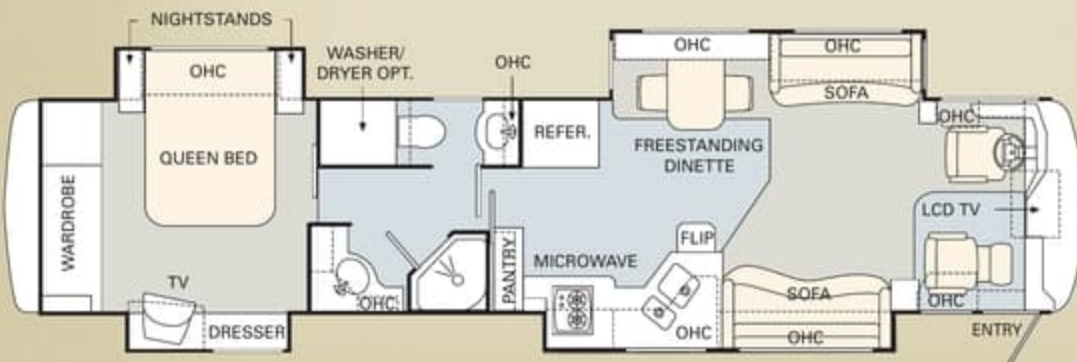

42 DIAMOND IV