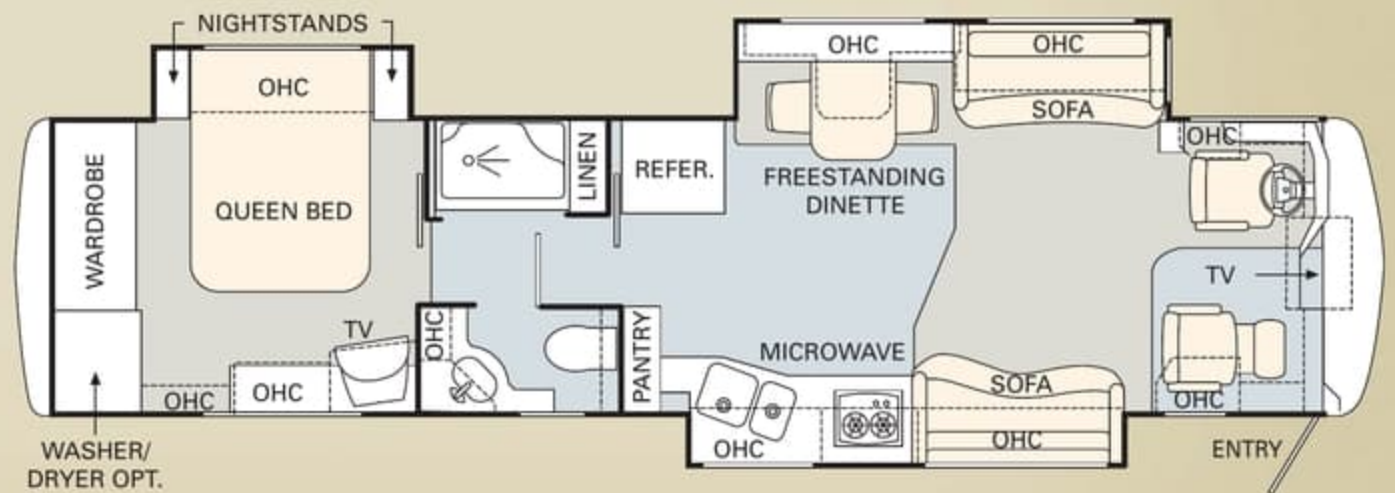

38 BISHOP III