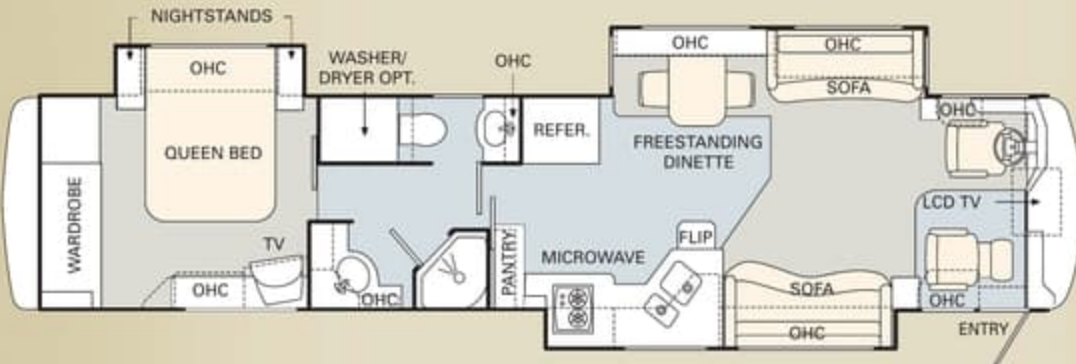

42 DIAMOND III