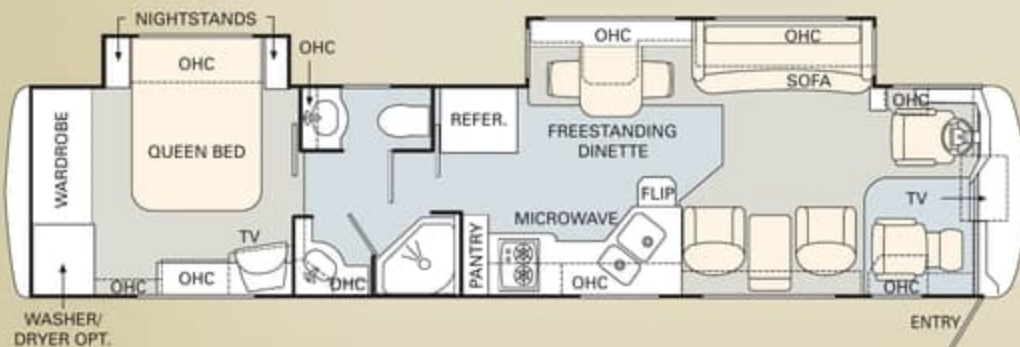

40 PLATINUM II