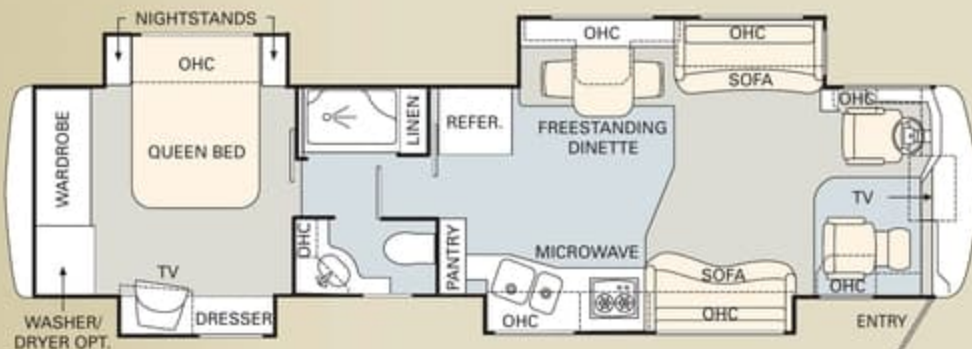

**WE'RE NEVER MORE THAN
A CLICK AWAY.**

A great way to get the latest product news and updates is by visiting our website at monacocoach.com. The site includes many features, including factory tours, a dealer locator function and information on scheduled club events. Plus, through the site, you may contact us directly at any time.

www.monacocoach.com

38 BISHOP IV