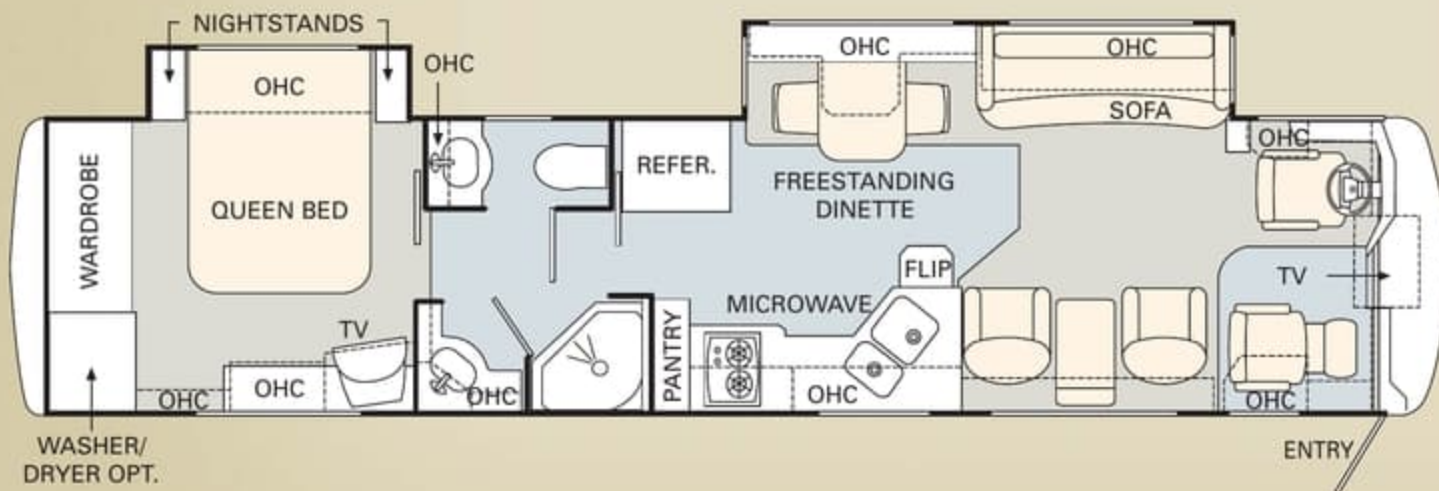

40 PLATINUM III

40 PLATINUM IV

40 PLATINUM II