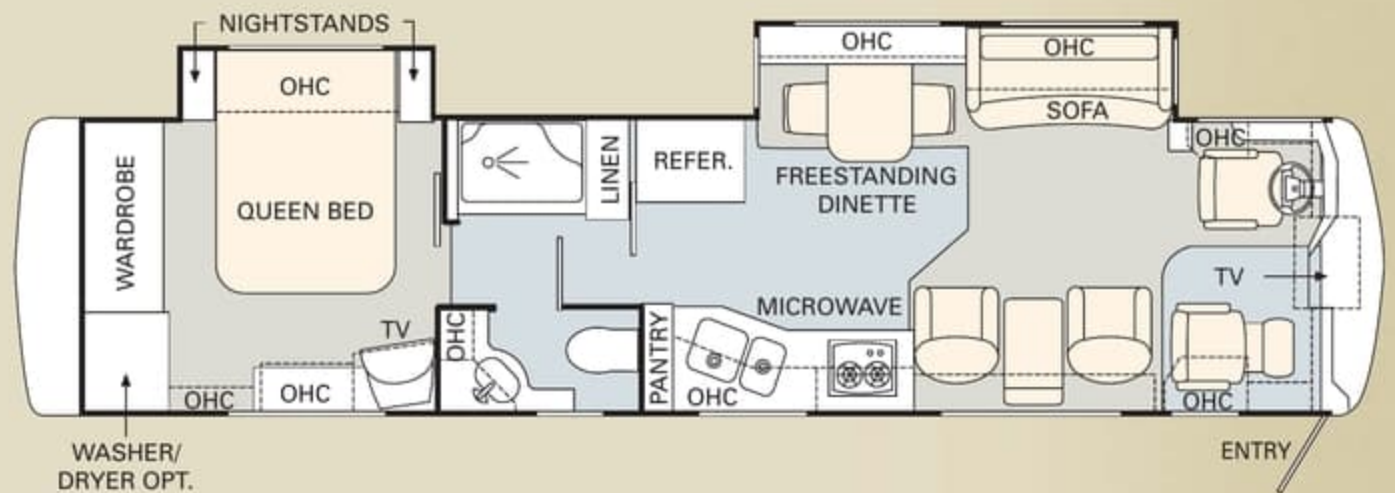

The 2006 Dynasty is available in a remarkable selection of innovative floorplans ranging from 39' to 42', with double, triple and quad slide-outs. No matter which one you choose, you'll enjoy more livable interior space and more easy-to-reach storage than any other manufacturer has to offer.

1. **Furniture Options:**
2. King Bed (70" x 80") (N/A: 42 Countess III)
   - Queen Air Mattress with Digital Remote
   - King Air Mattress with Digital Remote (N/A: 42 Countess III)
   - Leather Sleeper J-Lounge with Drawer
   - Leather Sleeper Sofa with Drawer
   - Fabric/Leather Booth Dinette
   - Bathtub (N/A: 42 Countess III)

■ TILE   ■ CARPET

38 BISHOP II