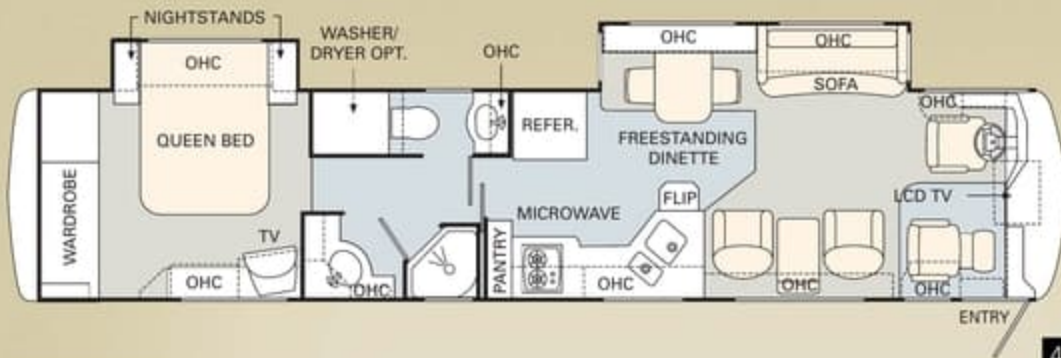

42 DIAMOND II