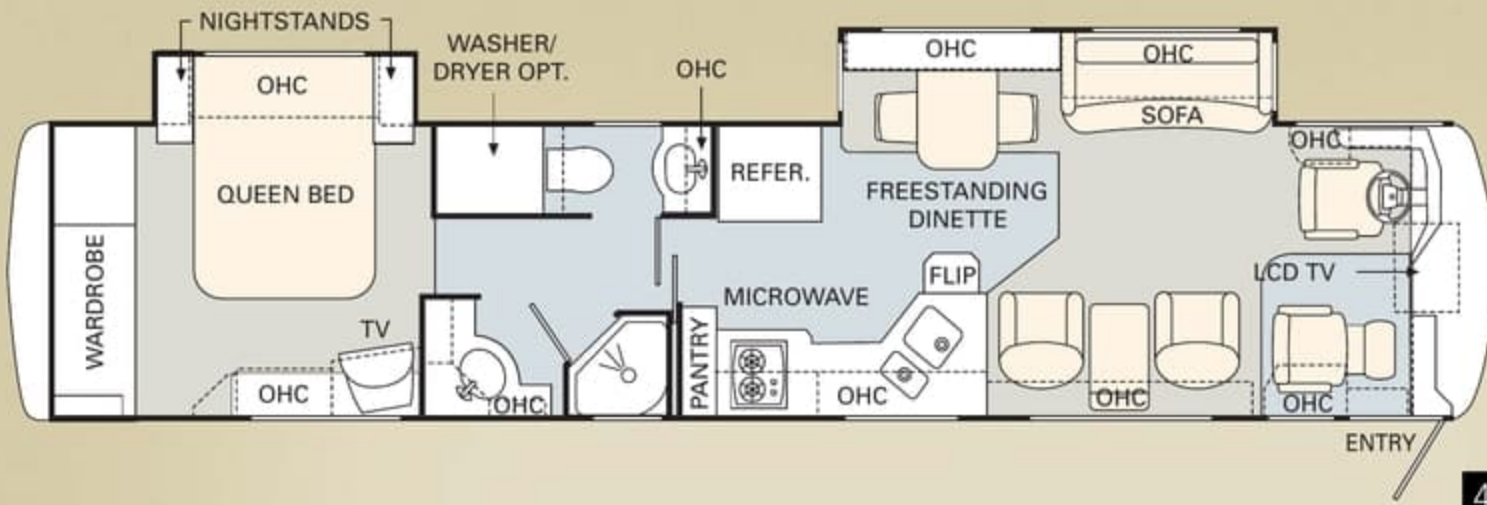

42 DIAMOND II