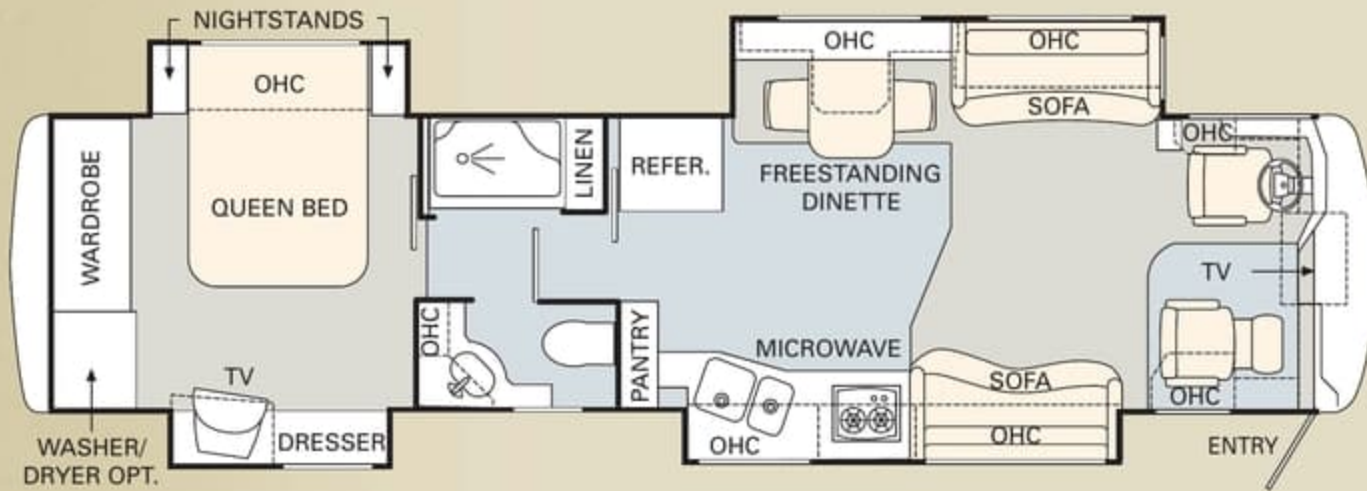

WE'RE NEVER MORE THAN
A CLICK AWAY.

A great way to get the latest product news and updates is by visiting our website at monacocoach.com. The site includes many features, including factory tours, a dealer locator function and information on scheduled club events. Plus, through the site, you may contact us directly at any time.

www.monacocoach.com

38 BISHOP IV