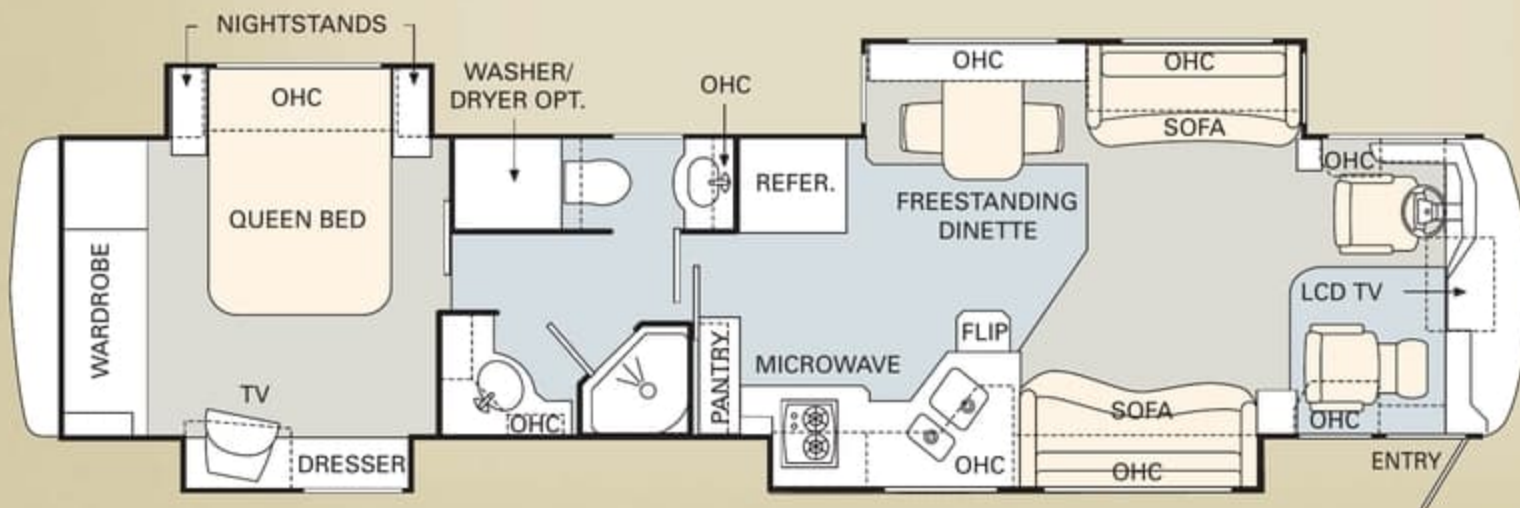

42 DIAMOND IV