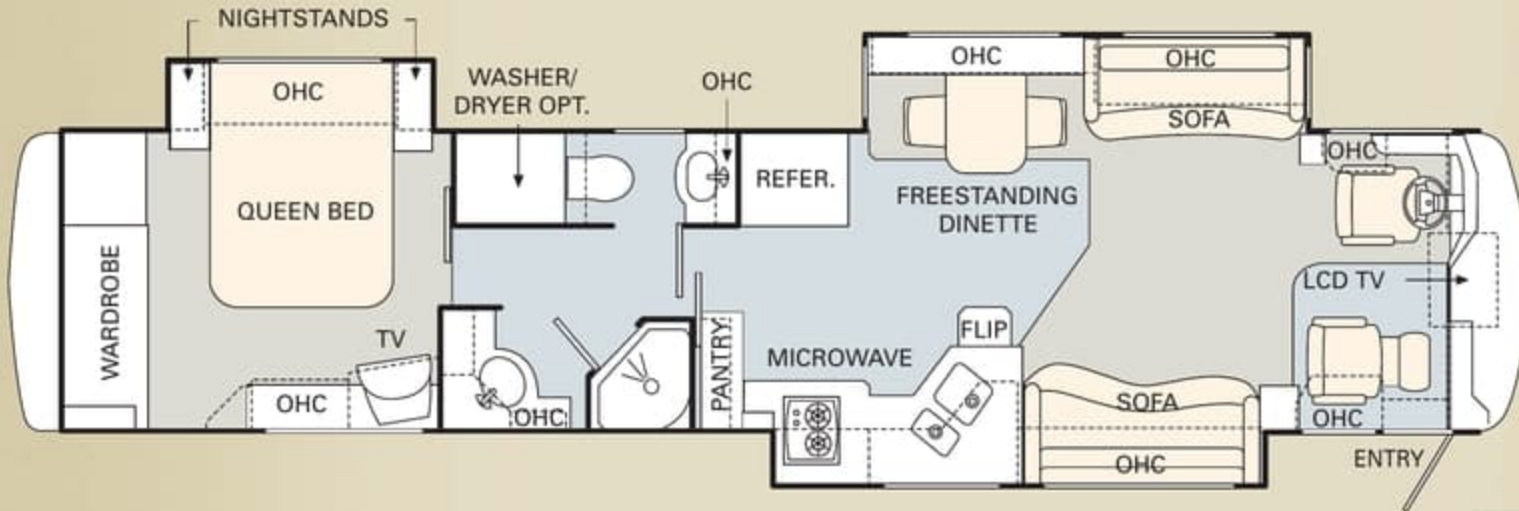

42 DIAMOND III