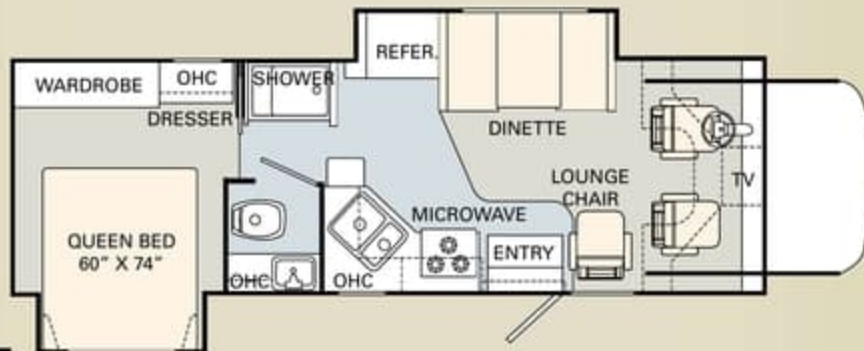

The 2006 Esquire is available in a selection of roomy, innovative floorplans ranging from 27' to 31', with single and double slide-outs. No matter which one you choose, you'll enjoy more livable interior space and more easy-to-reach storage than any other manufacturer has to offer.

LAMINATE   CARPET

Furniture Options:

- Cab Over Sleeping Area with 20" TV and DVD Player IPO Front Entertainment Center with 24" TV, DVD Player and Wraparound Cabinets
- Freestanding Dinette with Two Freestanding Chairs and Two Folding Chairs

27PBD