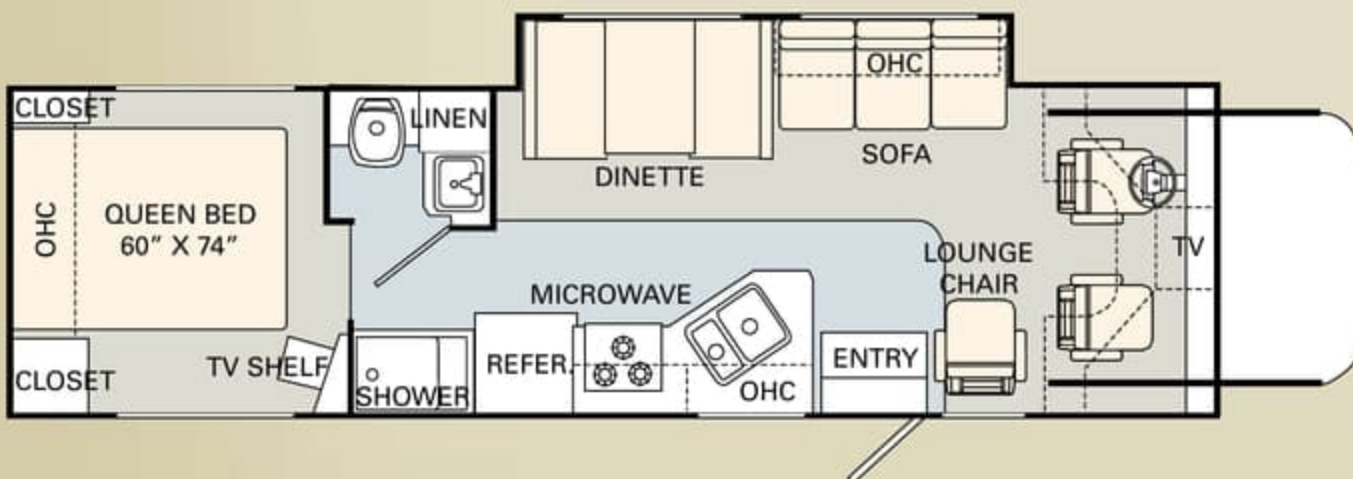

**WE'RE NEVER MORE THAN
A CLICK AWAY.**

A great way to get the latest product news and updates is by visiting our website at monacocoach.com. The site includes many features, including factory tours, a dealer locator function and information on scheduled club events. Plus, through the site, you may contact us directly at any time.

www.monacocoach.com

31PKS

31PBS