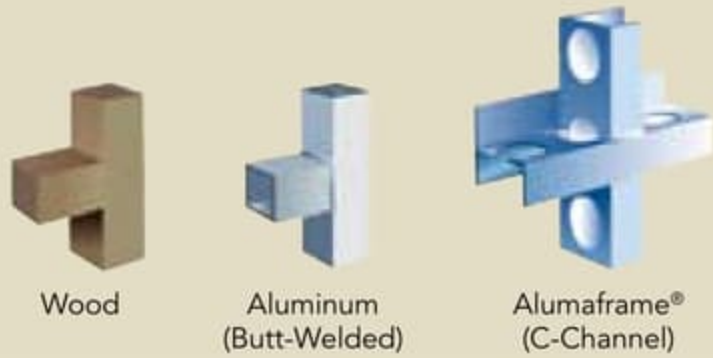

ROOF CONSTRUCTION: (top to bottom)

- Fiberglass exterior roof
- Luaun backing
- Thick, tapered bead foam insulation
- Aluminum double I-beam superstructure filled with fiberglass insulation
- Vapor barrier
- Structure foam: thermal insulative barrier
- Vapor barrier
- Luaun backer
- Vinyl ceiling

ALUMAFRAME® CONSTRUCTION

The Esquire features Monaco's exclusive Alumaframe® Superstructure. Our revolutionary system of aluminum C-Channel crossmembers runs the entire length of the unit, with double-welded intersections for added strength. This rigid design is both lighter and sturdier than wood or tubular aluminum frames — and much more reliable than butt-welded or screwed joint designs. From dirt roads to potholes, you can count on Alumaframe® to handle the relentless stresses of the road and provide superior structural integrity for many years to come.