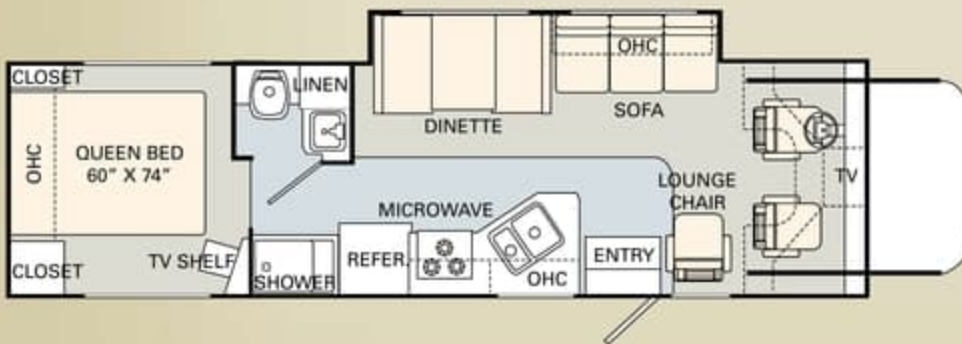

**WE'RE NEVER MORE THAN
A CLICK AWAY.**

A great way to get the latest product news and updates is by visiting our website at monacocoach.com. The site includes many features, including factory tours, a dealer locator function and information on scheduled club events. Plus, through the site, you may contact us directly at any time.

www.monacocoach.com

31PKS

31PBS