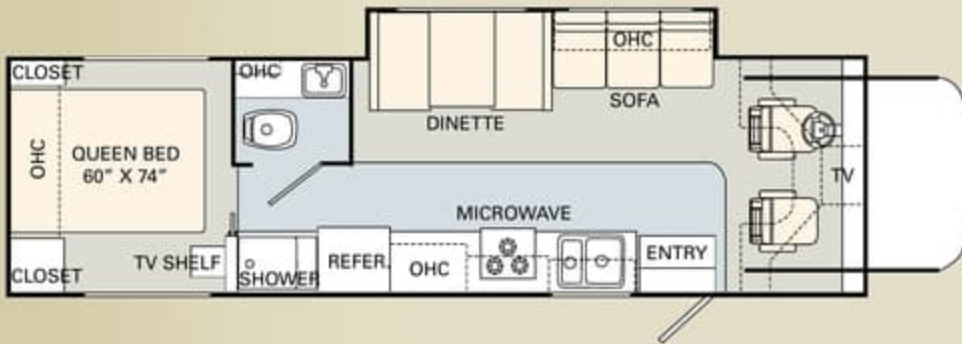

**WE'RE NEVER MORE THAN
A CLICK AWAY.**

A great way to get the latest product news and updates is by visiting our website at monacocoach.com. The site includes many features, including factory tours, a dealer locator function and information on scheduled club events. Plus, through the site, you may contact us directly at any time.

www.monacocoach.com

31PKS