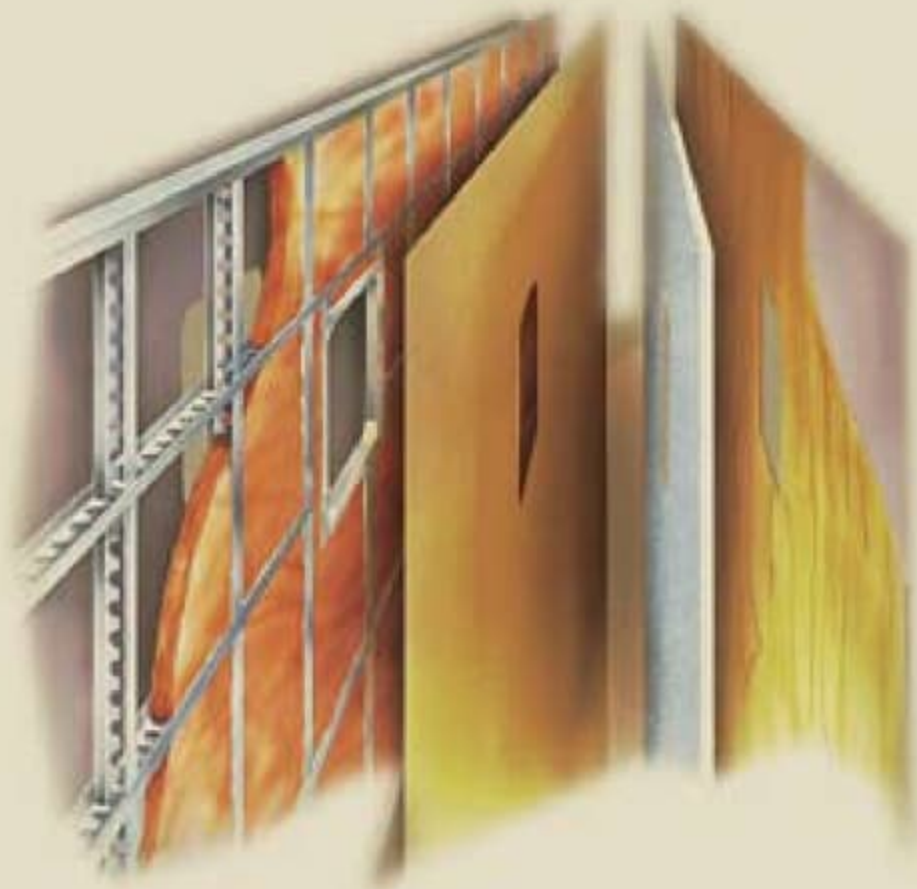

Wood

Aluminum
(Butt-Welded)

Alumaframe®
(C-Channel)

FLOOR CONSTRUCTION:

(top to bottom)

- Structurwood™
- 1-1/2" aluminum tube
- Blue foam insulation
- 3-ply underbelly

SIDEWALL CONSTRUCTION: *(left to right)*

- Smooth .063 aluminum is standard; high-gloss gel coat fiberglass is optional
- Interlocking C-Channel filled with 1-1/2" fiberglass insulation bonded in place so it doesn't sag or leave spaces uninsulated
- Vapor barrier
- Bead foam adds comfort, saves energy and provides a thermal insulative barrier
- Interior paneling

ROOF CONSTRUCTION: *(top to bottom)*

- Fiberglass exterior roof
- Luaun backing
- Thick, tapered bead foam insulation
- Aluminum double I-beam superstructure filled with fiberglass insulation
- Vapor barrier
- Structure foam: thermal insulative barrier
- Vapor barrier
- Luaun backer
- Vinyl ceiling