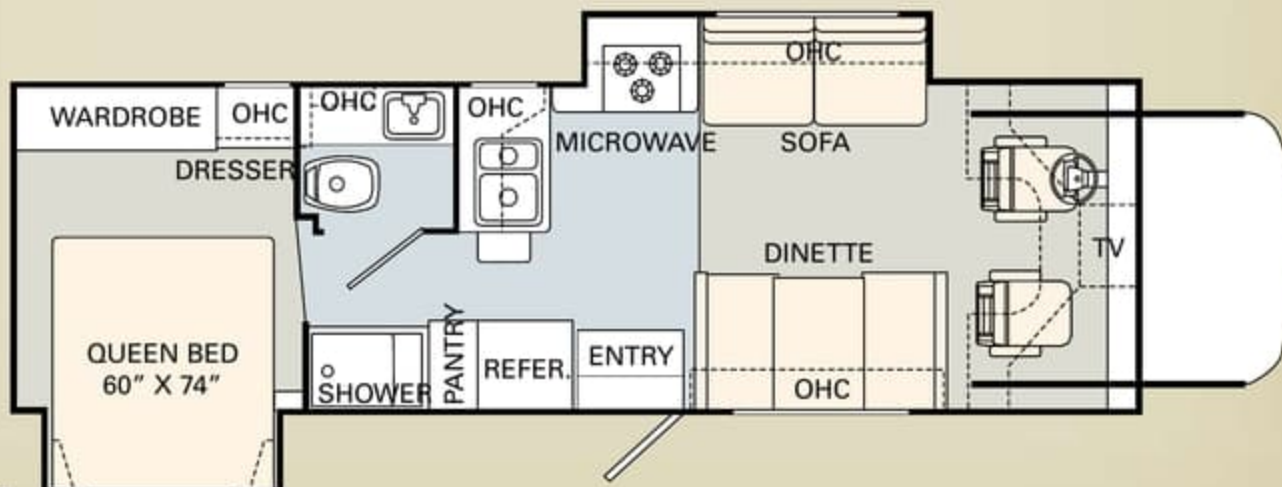

The 2006 Esquire is available in a selection of roomy, innovative floorplans ranging from 27' to 31', with single and double slide-outs. No matter which one you choose, you'll enjoy more livable interior space and more easy-to-reach storage than any other manufacturer has to offer.

LAMINATE   CARPET

Furniture Options:

- Cab Over Sleeping Area with 20" TV and DVD Player IPO Front Entertainment Center with 24" TV, DVD Player and Wraparound Cabinets
- Freestanding Dinette with Two Freestanding Chairs and Two Folding Chairs

27PBD

29PBD