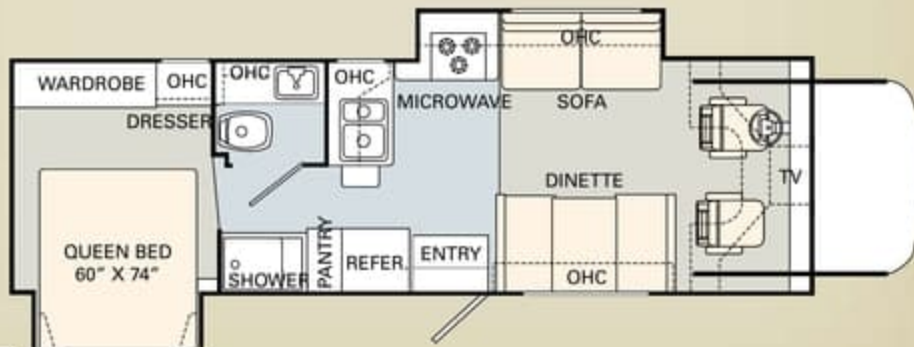

The 2006 Esquire is available in a selection of roomy, innovative floorplans ranging from 27' to 31', with single and double slide-outs. No matter which one you choose, you'll enjoy more livable interior space and more easy-to-reach storage than any other manufacturer has to offer.

LAMINATE   CARPET

Furniture Options:

- Cab Over Sleeping Area with 20" TV and DVD Player IPO Front Entertainment Center with 24" TV, DVD Player and Wraparound Cabinets
- Freestanding Dinette with Two Freestanding Chairs and Two Folding Chairs

27PBD

29PBD