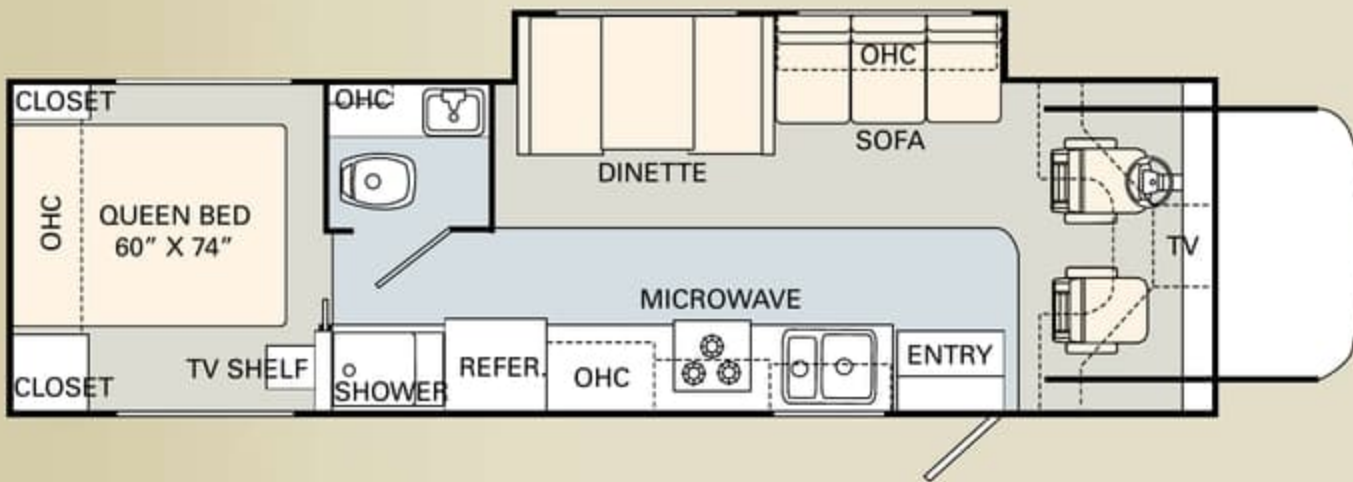

**WE'RE NEVER MORE THAN
A CLICK AWAY.**

A great way to get the latest product news and updates is by visiting our website at monacocoach.com. The site includes many features, including factory tours, a dealer locator function and information on scheduled club events. Plus, through the site, you may contact us directly at any time.

www.monacocoach.com

31PKS