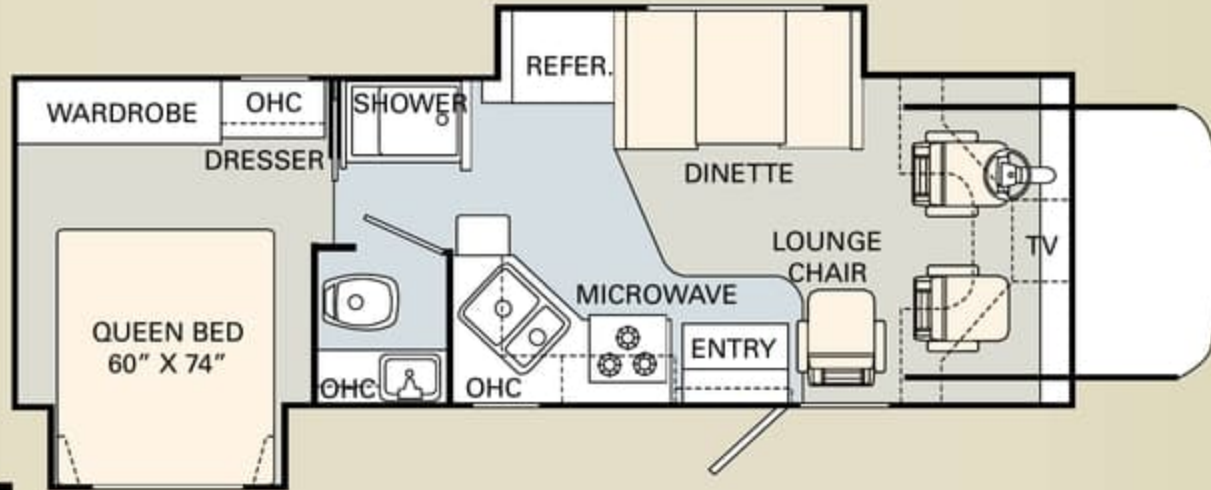

 LAMINATE  CARPET

Furniture Options:

- Cab Over Sleeping Area with 20" TV and DVD Player IPO Front Entertainment Center with 24" TV, DVD Player and Wraparound Cabinets
- Freestanding Dinette with Two Freestanding Chairs and Two Folding Chairs

27PBD

29PBD

The 2006 Esquire is available in a selection of roomy, innovative floorplans ranging from 27' to 31', with single and double slide-outs. No matter which one you choose, you'll enjoy more livable interior space and more easy-to-reach storage than any other manufacturer has to offer.