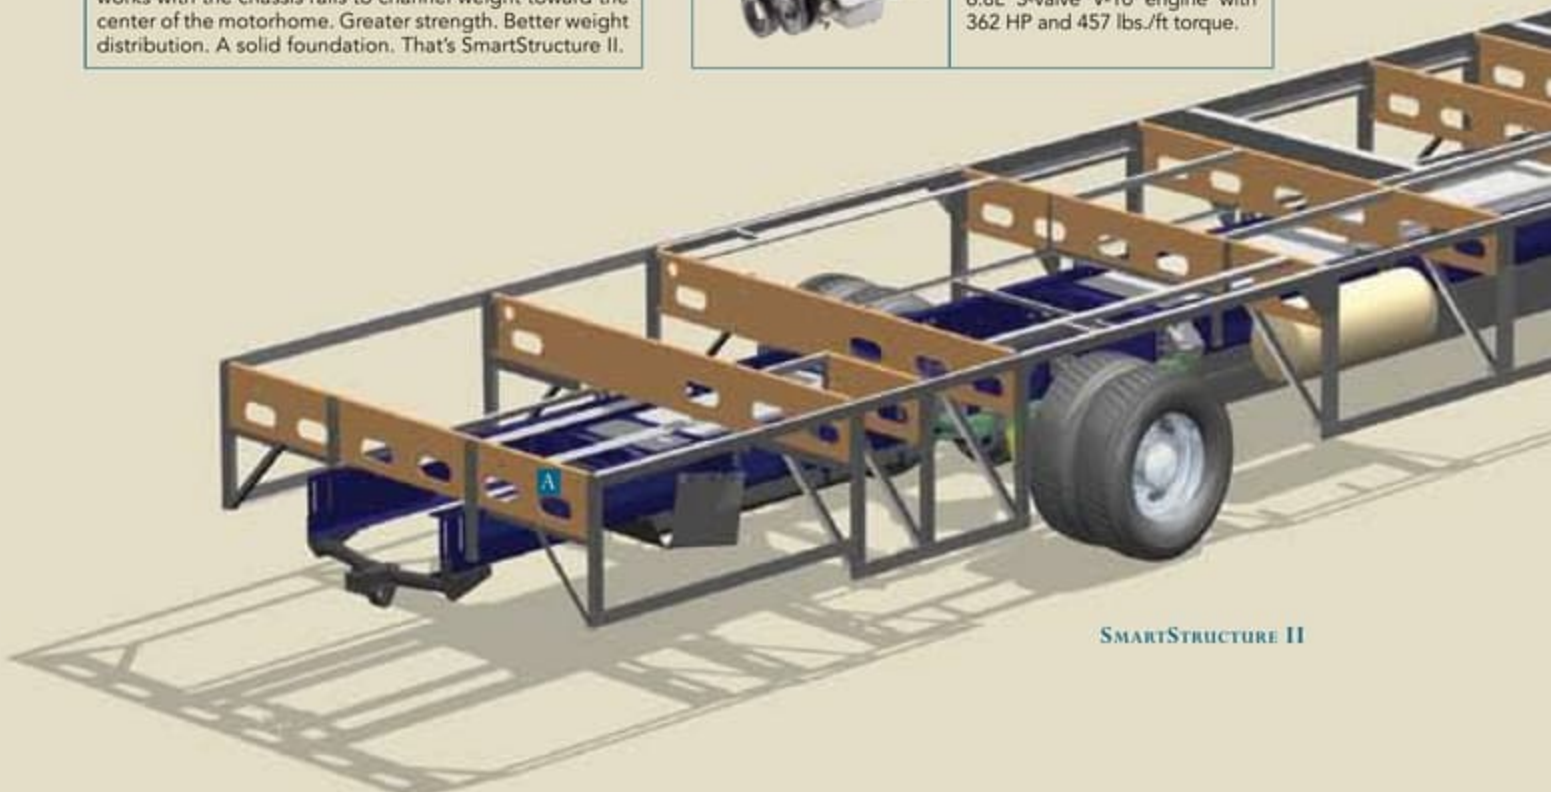

Shown here is the Workhorse chassis' Vortec™ 8100, 8.1L V8 engine. It features 340 HP and 455 lbs./ft. torque. The Ford chassis comes standard with a 6.8L 3-valve V-10 engine with 362 HP and 457 lbs./ft torque.

SMARTSTRUCTURE II