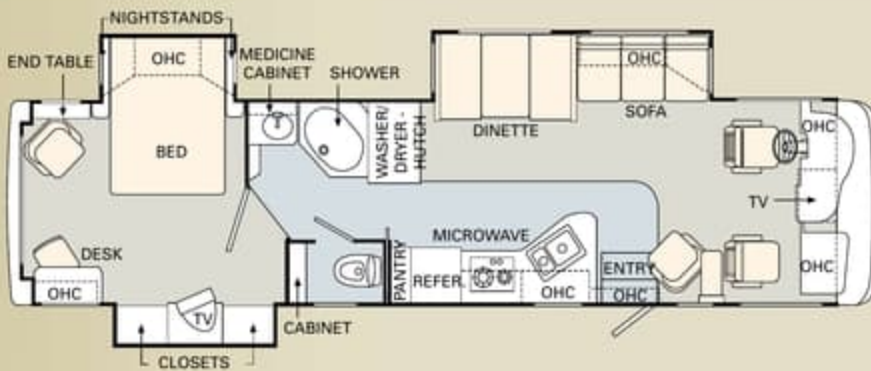

**WE'RE NEVER MORE THAN
A CLICK AWAY.**

A great way to get the latest product news and updates is by visiting our website at monacocoach.com. The site includes many features, including factory tours, a dealer locator function and information on scheduled club events. Plus, through the site, you may contact us directly at any time.

www.monacocoach.com

37PCT