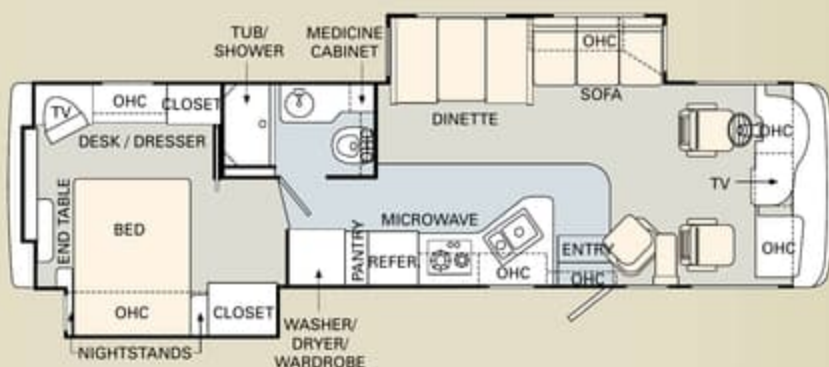

The 2006 LaPalma is available in a remarkable selection of innovative floorplans ranging from 35' to 37', with double and triple slide-outs. No matter which one you choose, you'll enjoy more livable interior space and more easy-to-reach storage than any other manufacturer has to offer.

TILE
 CARPET

Furniture Options:

- New Style Fabric Hide-A-Bed Sofa with Air Mattress and Three Pillows
- New Style OptimaLeather™ Swivel Recliner Chair IPO Fabric Swivel Glider Barrel Chair
- New Style OptimaLeather™ Euro-Recliner Chair with Ottoman IPO Swivel Glider Barrel Chair
- New Style Curbside Two OptimaLeather™ Euro-Recliners with Ottomans IPO Swivel Glider Barrel Chair and Computer Desk (37PBD)
- Bathtub

35SBD