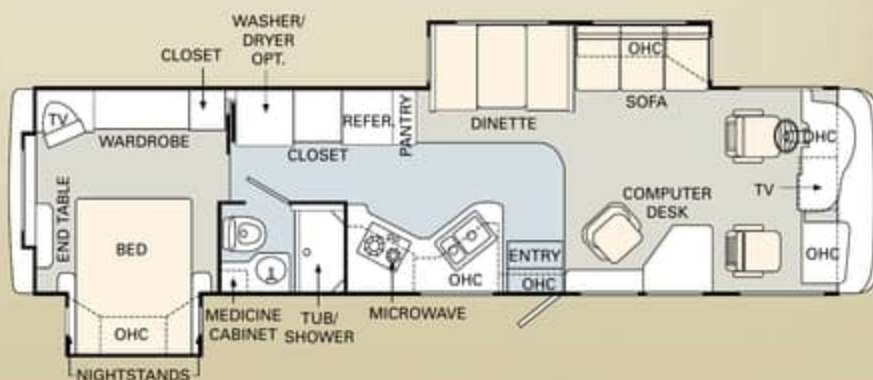

The 2006 LaPalma is available in a remarkable selection of innovative floorplans ranging from 35' to 37', with double and triple slide-outs. No matter which one you choose, you'll enjoy more livable interior space and more easy-to-reach storage than any other manufacturer has to offer.

TILE
 CARPET

Furniture Options:

- New Style Fabric Hide-A-Bed Sofa with Air Mattress and Three Pillows
- New Style OptimaLeather™ Swivel Recliner Chair IPO Fabric Swivel Glider Barrel Chair
- New Style OptimaLeather™ Euro-Recliner Chair with Ottoman IPO Swivel Glider Barrel Chair
- New Style Curbside Two OptimaLeather™ Euro-Recliners with Ottomans IPO Swivel Glider Barrel Chair and Computer Desk (37PBD)
- Bathtub

35SBD

36DBD

37PBD