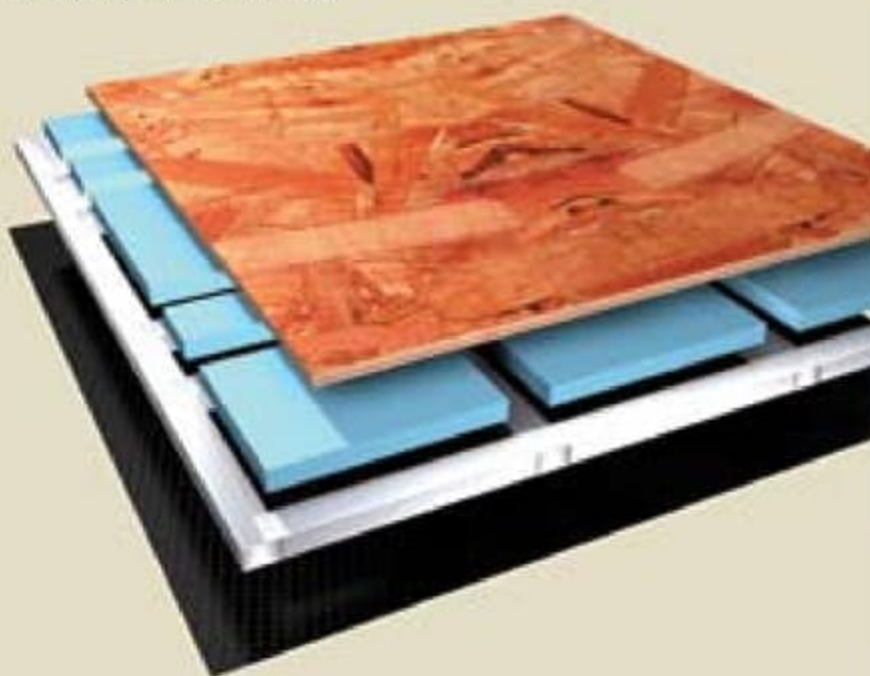

FLOOR CONSTRUCTION: (top to bottom)

- Structurwood™
- Blue foam insulation
- 1-1/2" aluminum tube
- Three-ply poly underbelly