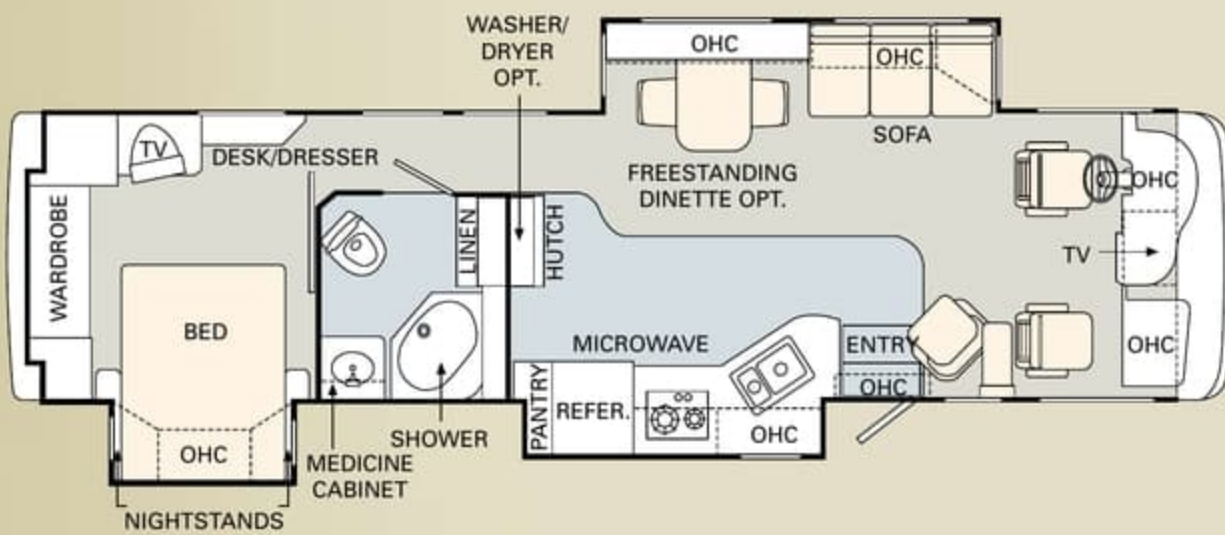

**WE'RE NEVER MORE THAN
A CLICK AWAY.**

A great way to get the latest product news and updates is by visiting our website at monacocoach.com. The site includes many features, including factory tours, a dealer locator function and information on scheduled club events. Plus, through the site, you may contact us directly at any time.

www.monacocoach.com

37PCT

37SBT

37PST