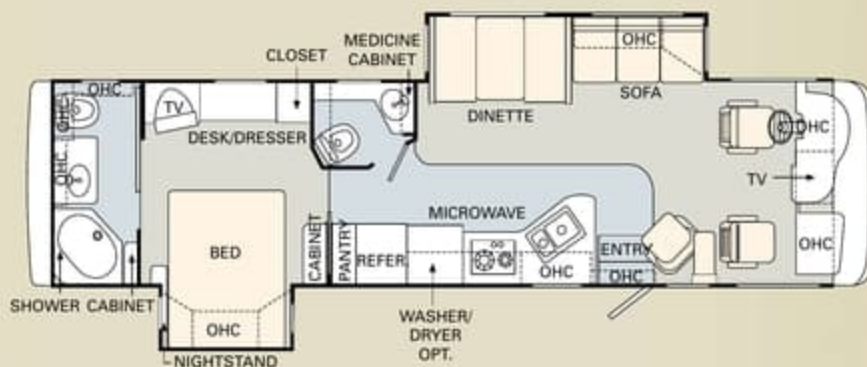

The 2006 LaPalma is available in a remarkable selection of innovative floorplans ranging from 35' to 37', with double and triple slide-outs. No matter which one you choose, you'll enjoy more livable interior space and more easy-to-reach storage than any other manufacturer has to offer.

TILE
 CARPET

Furniture Options:

- New Style Fabric Hide-A-Bed Sofa with Air Mattress and Three Pillows
- New Style OptimaLeather™ Swivel Recliner Chair IPO Fabric Swivel Glider Barrel Chair
- New Style OptimaLeather™ Euro-Recliner Chair with Ottoman IPO Swivel Glider Barrel Chair
- New Style Curbside Two OptimaLeather™ Euro-Recliners with Ottomans IPO Swivel Glider Barrel Chair and Computer Desk (37PBD)
- Bathtub

35SBD

36DBD

37PBD