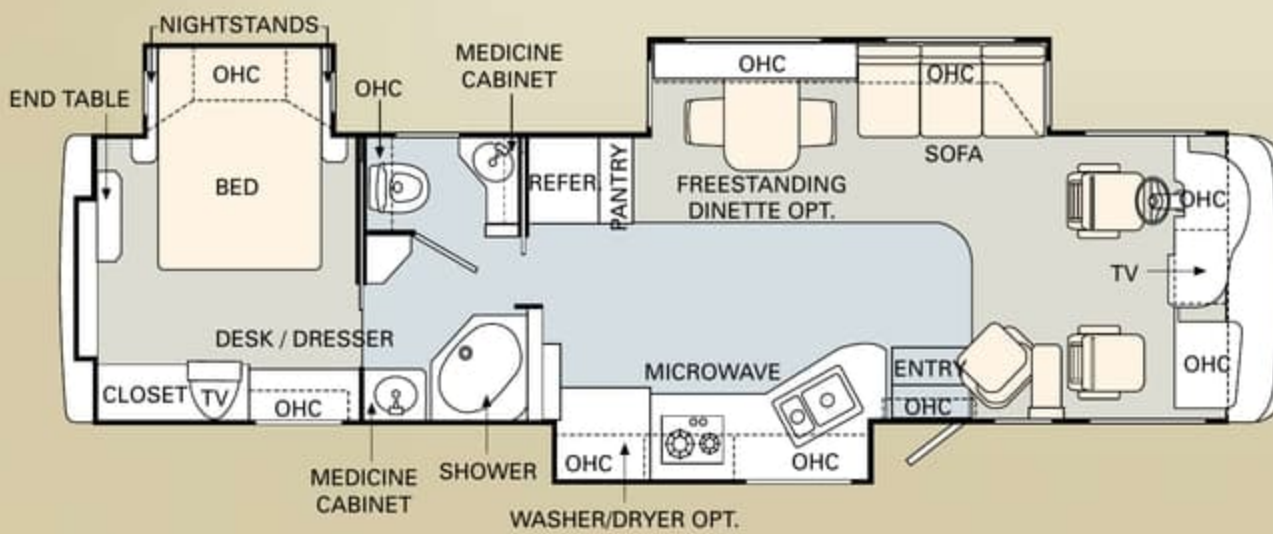

**WE'RE NEVER MORE THAN
A CLICK AWAY.**

A great way to get the latest product news and updates is by visiting our website at monacocoach.com. The site includes many features, including factory tours, a dealer locator function and information on scheduled club events. Plus, through the site, you may contact us directly at any time.

www.monacocoach.com

37PCT

37SBT

37PST