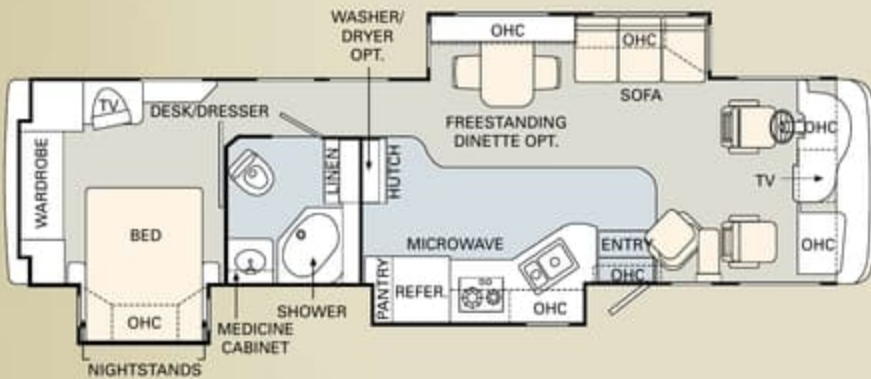

**WE'RE NEVER MORE THAN
A CLICK AWAY.**

A great way to get the latest product news and updates is by visiting our website at monacocoach.com. The site includes many features, including factory tours, a dealer locator function and information on scheduled club events. Plus, through the site, you may contact us directly at any time.

www.monacocoach.com

37PCT

37SBT

37PST