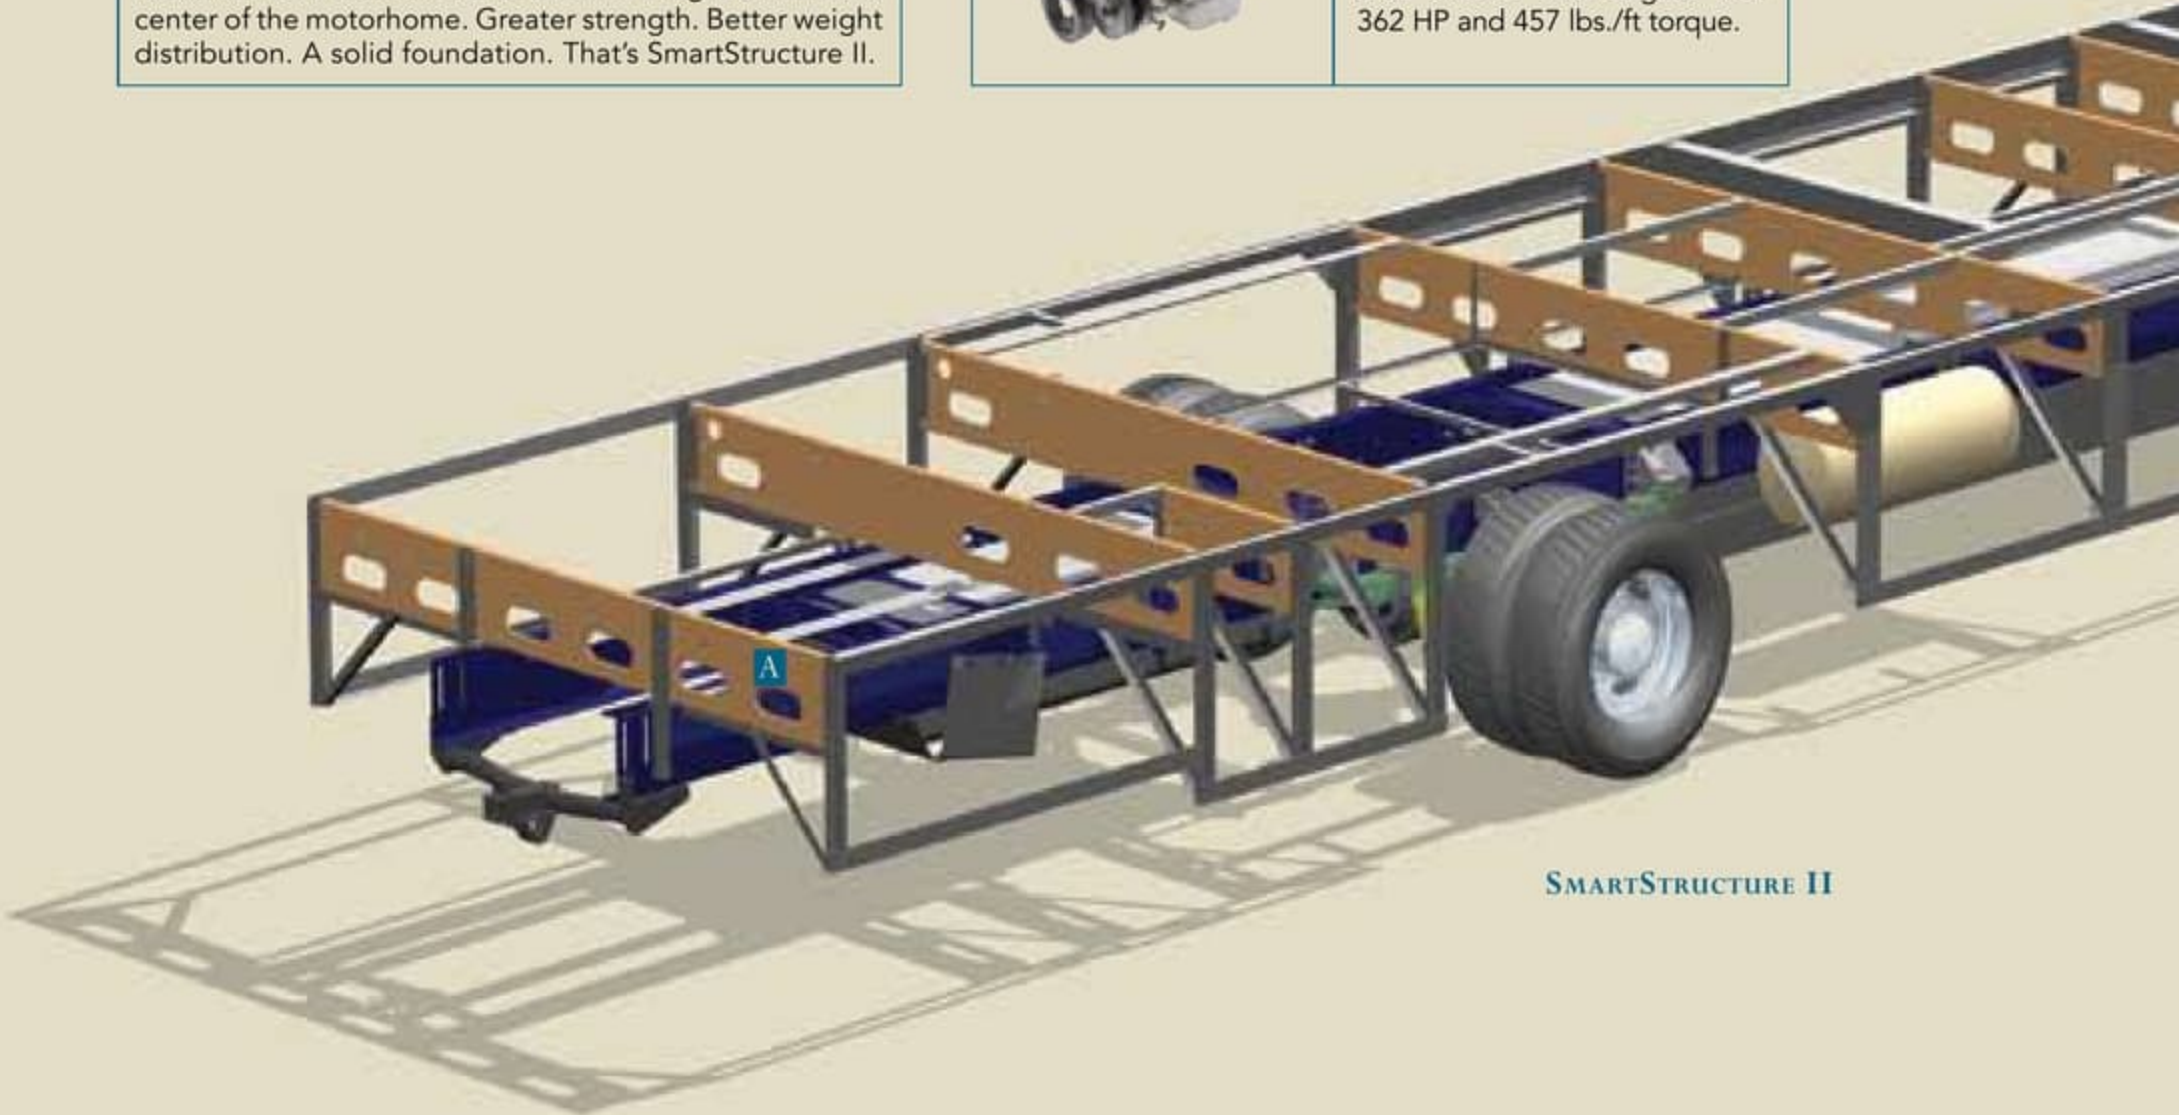

SMARTSTRUCTURE II

ROOF CONSTRUCTION: (top to bottom)

- One-piece peaked fiberglass roof
- Luau backing
- Thick, tapered bead foam insulation
- Aluminum double I-beam superstructure filled with fiberglass insulation
- Vapor barrier
- Structure foam: thermal insulative barrier
- 1/2" bead foam insulation
- Foam padding for extra insulation
- Padded vinyl ceiling

SIDEWALL CONSTRUCTION: (left to right)

- High-gloss gel coat fiberglass
- Interlocking aluminum C-Channel filled with 1-1/2" fiberglass insulation bonded in place so it doesn't sag or leave spaces uninsulated
- Vapor barrier
- Bead foam adds comfort, saves energy and provides a thermal insulative barrier
- Interior paneling

A SmartStructure II adapts the principles of our diesel chassis technology for use with a gas chassis. While other motorhomes use outriggers to hang the walls and storage compartments, our exclusive truss system is integrated with the chassis rails to provide a solid platform. The floor and storage bays are all one piece, and the truss system works with the chassis rails to channel weight toward the center of the motorhome. Greater strength. Better weight distribution. A solid foundation. That's SmartStructure II.

Shown here is the Workhorse chassis' Vortec™ 8100, 8.1L V8 engine. It features 340 HP and 455 lbs./ft. torque. The Ford chassis comes standard with a 6.8L 3-valve V-10 engine with 362 HP and 457 lbs./ft torque.