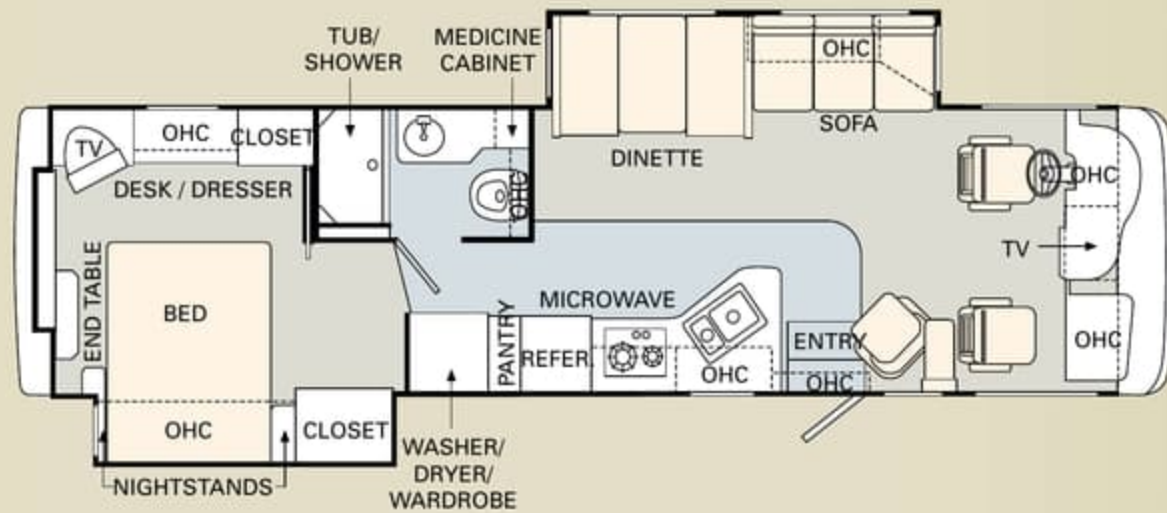

TILE
 CARPET

Furniture Options:

- New Style Fabric Hide-A-Bed Sofa with Air Mattress and Three Pillows
- New Style OptimaLeather™ Swivel Recliner Chair IPO Fabric Swivel Glider Barrel Chair
- New Style OptimaLeather™ Euro-Recliner Chair with Ottoman IPO Swivel Glider Barrel Chair
- New Style Curbside Two OptimaLeather™ Euro-Recliners with Ottomans IPO Swivel Glider Barrel Chair and Computer Desk (37PBD)
- Bathtub

35SBD

36DBD

37PBD

The 2006 LaPalma is available in a remarkable selection of innovative floorplans ranging from 35' to 37', with double and triple slide-outs. No matter which one you choose, you'll enjoy more livable interior space and more easy-to-reach storage than any other manufacturer has to offer.

 TILE  CARPET

- Furniture Options:**
- New Style Fabric Hide-A-Bed Sofa with Air Mattress and Three Pillows
 - New Style OptimaLeather™ Swivel Recliner Chair IPO Fabric Swivel Glider Barrel Chair
 - New Style OptimaLeather™ Euro-Recliner Chair with Ottoman IPO Swivel Glider Barrel Chair
 - New Style Curbside Two OptimaLeather™ Euro-Recliners with Ottomans IPO Swivel Glider Barrel Chair and Computer Desk (37PBD)
 - Bathtub