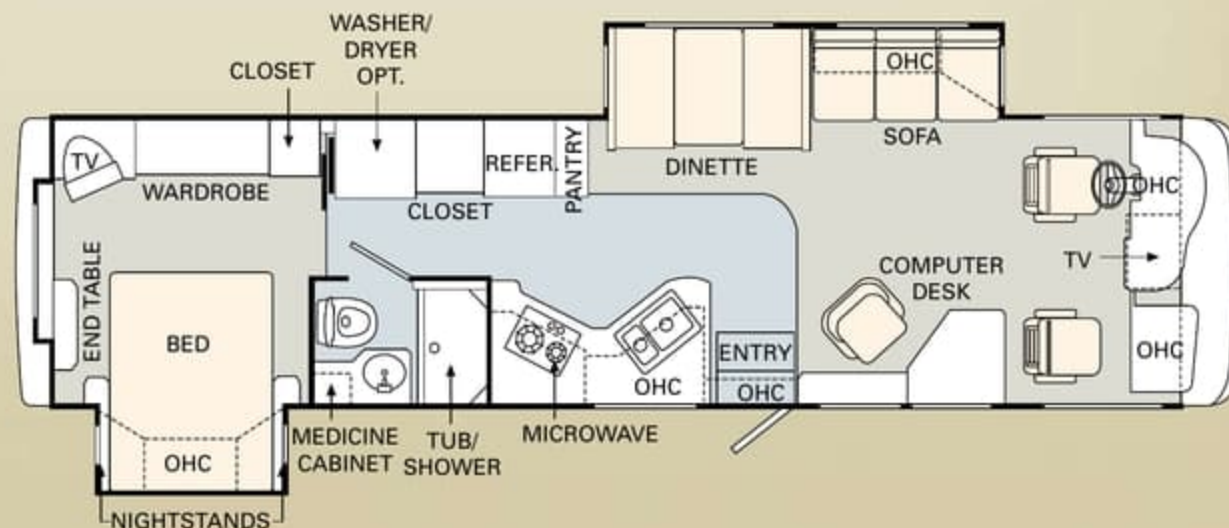

The 2006 LaPalma is available in a remarkable selection of innovative floorplans ranging from 35' to 37', with double and triple slide-outs. No matter which one you choose, you'll enjoy more livable interior space and more easy-to-reach storage than any other manufacturer has to offer.

TILE   CARPET

1. **Furniture Options:**
2. New Style Fabric Hide-A-Bed Sofa with Air Mattress and Three Pillows
   - New Style OptimaLeather™ Swivel Recliner Chair IPO Fabric Swivel Glider Barrel Chair
   - New Style OptimaLeather™ Euro-Recliner Chair with Ottoman IPO Swivel Glider Barrel Chair
   - New Style Curbside Two OptimaLeather™ Euro-Recliners with Ottomans IPO Swivel Glider Barrel Chair and Computer Desk (37PBD)
   - Bathtub

35SBD

36DBD

37PBD