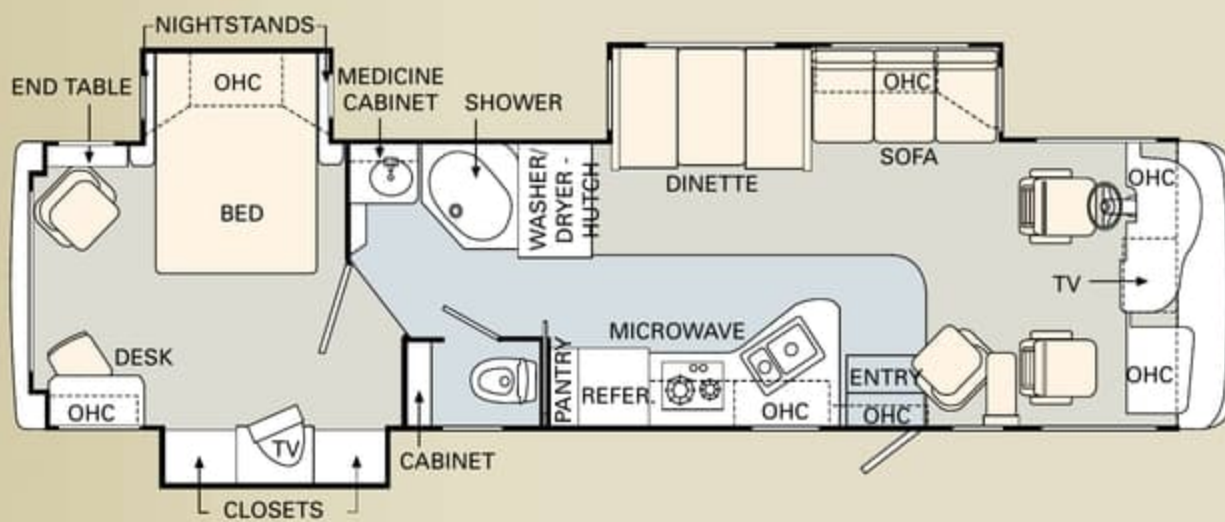

**WE'RE NEVER MORE THAN
A CLICK AWAY.**

A great way to get the latest product news and updates is by visiting our website at monacocoach.com. The site includes many features, including factory tours, a dealer locator function and information on scheduled club events. Plus, through the site, you may contact us directly at any time.

www.monacocoach.com

37PCT