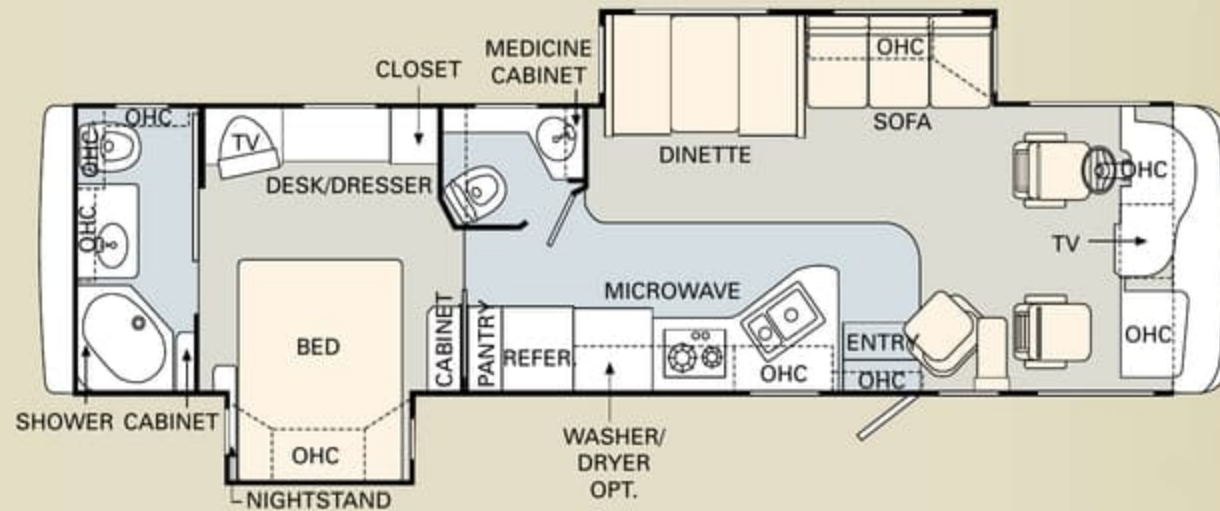

The 2006 LaPalma is available in a remarkable selection of innovative floorplans ranging from 35' to 37', with double and triple slide-outs. No matter which one you choose, you'll enjoy more livable interior space and more easy-to-reach storage than any other manufacturer has to offer.

TILE   CARPET

1. **Furniture Options:**
2. New Style Fabric Hide-A-Bed Sofa with Air Mattress and Three Pillows
   - New Style OptimaLeather™ Swivel Recliner Chair IPO Fabric Swivel Glider Barrel Chair
   - New Style OptimaLeather™ Euro-Recliner Chair with Ottoman IPO Swivel Glider Barrel Chair
   - New Style Curbside Two OptimaLeather™ Euro-Recliners with Ottomans IPO Swivel Glider Barrel Chair and Computer Desk (37PBD)
   - Bathtub

35SBD

36DBD

37PBD