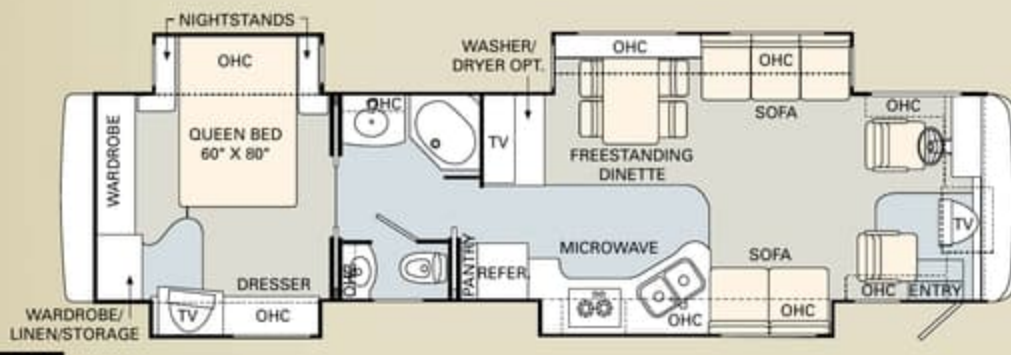

The 2006 Windsor is available in a remarkable selection of innovative floorplans ranging from 38' to 40', with triple and quad slide-outs. No matter which one you choose, you'll enjoy more livable interior space and more easy-to-reach storage than any other manufacturer has to offer.

TILE   CARPET

38PDQ

40PET

40PEQ