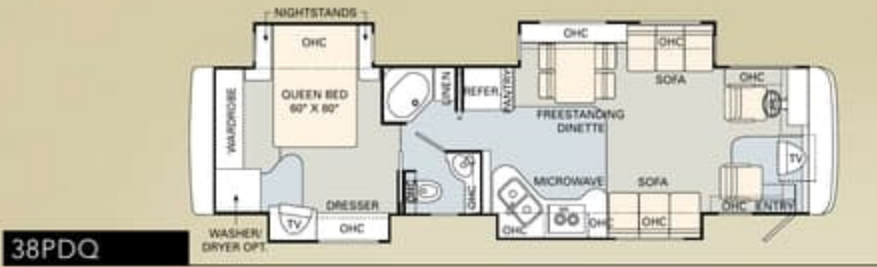

The 2006 Windsor is available in a remarkable selection of innovative floorplans ranging from 38' to 40', with triple and quad slide-outs. No matter which one you choose, you'll enjoy more livable interior space and more easy-to-reach storage than any other manufacturer has to offer.

TILE CARPET