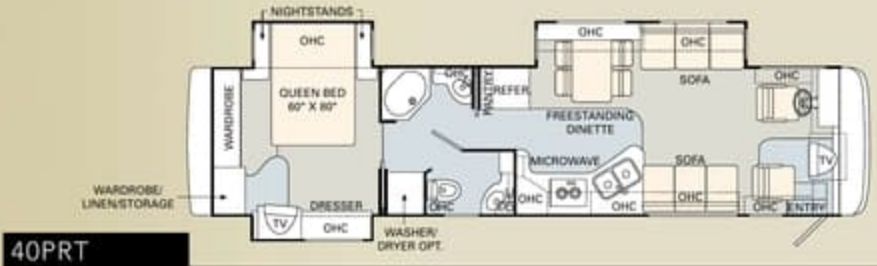

The 2006 Windsor is available in a remarkable selection of innovative floorplans ranging from 38' to 40', with triple and quad slide-outs. No matter which one you choose, you'll enjoy more livable interior space and more easy-to-reach storage than any other manufacturer has to offer.

TILE CARPET