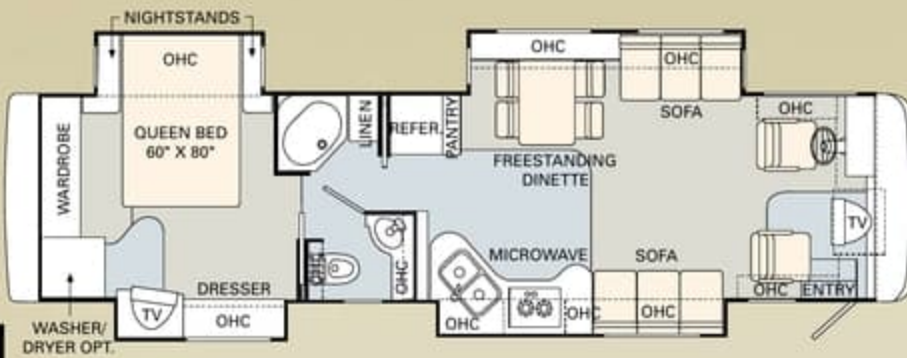

The 2006 Windsor is available in a remarkable selection of innovative floorplans ranging from 38' to 40', with triple and quad slide-outs. No matter which one you choose, you'll enjoy more livable interior space and more easy-to-reach storage than any other manufacturer has to offer.

TILE   CARPET

38PDQ