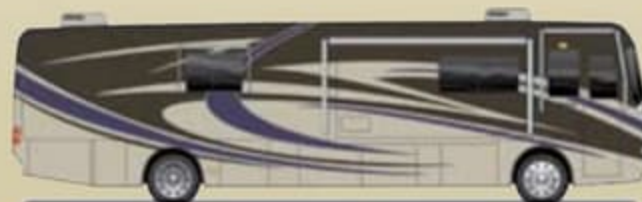

Coming Soon!
RALPH LAUREN SPORT HAMPSTEAD LANE