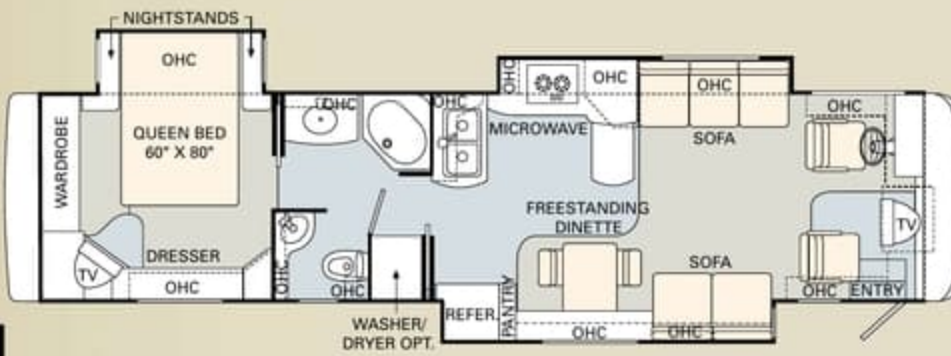

The 2006 Windsor is available in a remarkable selection of innovative floorplans ranging from 38' to 40', with triple and quad slide-outs. No matter which one you choose, you'll enjoy more livable interior space and more easy-to-reach storage than any other manufacturer has to offer.

TILE   CARPET

38PDQ

40PET