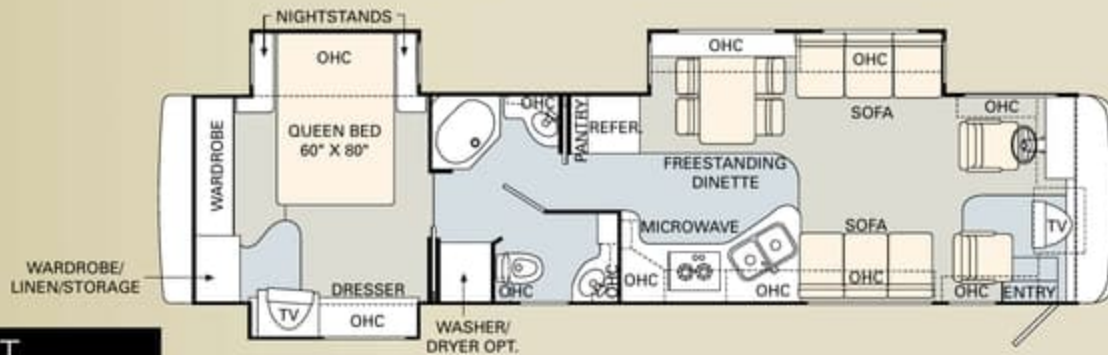

The 2006 Windsor is available in a remarkable selection of innovative floorplans ranging from 38' to 40', with triple and quad slide-outs. No matter which one you choose, you'll enjoy more livable interior space and more easy-to-reach storage than any other manufacturer has to offer.

TILE   CARPET

38PDQ

40PRT

40PET