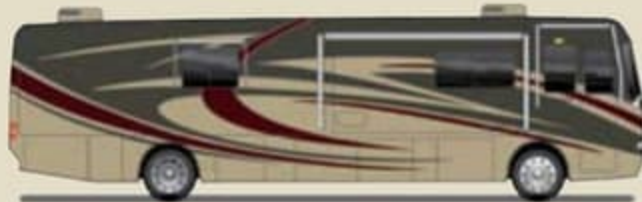

When you think Monaco, you think impeccable styling. And 2006 is no exception. No matter where your tastes lie — from traditional to contemporary, conservative to bold — we give you more ways to turn your motorhome into your dream home. Watch for our new Ralph Lauren designer decor, available summer, 2005.

GRAPHITE

Coming Soon!
RALPH LAUREN SPORT HAMPSTEAD LANE

Better Stain Protection

Manufactured in, not added on. For added protection against stains, soil repellent is applied to virtually all upholstery fabric during the finishing process for superior coverage.*

*Brand and application of upholstery fabric protection may vary depending on date recreational vehicle was manufactured.

- A Carpet
- B Dinette
- C Sofa
- D Bedspread