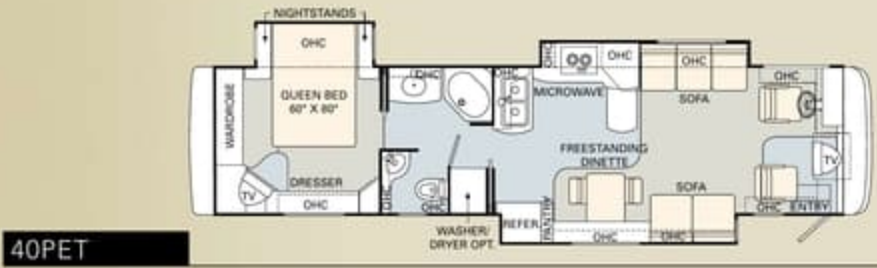

The 2006 Windsor is available in a remarkable selection of innovative floorplans ranging from 38' to 40', with triple and quad slide-outs. No matter which one you choose, you'll enjoy more livable interior space and more easy-to-reach storage than any other manufacturer has to offer.

TILE CARPET