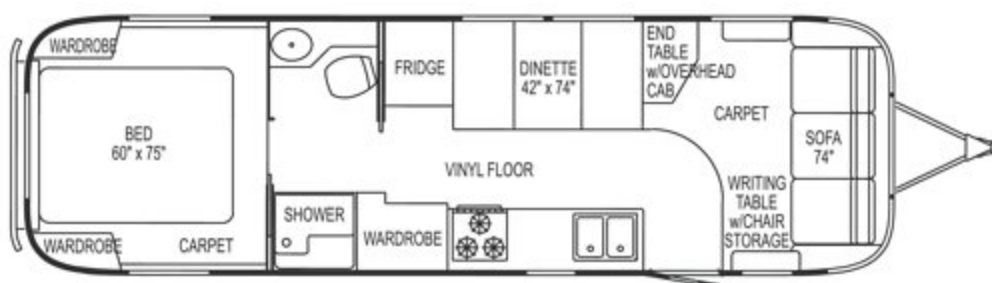

Specifications and Floorplans

CLASSIC LIMITED TRAVEL TRAILER

Classic Limited Trailers	25	27 FB	28	30	31	31 DIN	34
Exterior length	25' 9"	27' 9.5"	29'	31'	31'	31'	34' 10"
Width exterior	8'5.5"	8'5.5"	8'5.5"	8'5.5"	8'5.5"	8'5.5"	8'5.5"
Width interior	8'1"	8'1"	8'1"	8'1"	8'1"	8'1"	8'1"
Height exterior with A/C	9'7.5"	9'7.5"	9'7.5"	9'7.5"	9'7.5"	9'7.5"	9'7.5"
Height interior with A/C	6'5"	6'5"	6'5"	6'5"	6'5"	6'5"	6'5"
Hitch ball height	18.75"	18.75"	18.75"	18.75"	18.75"	18.75"	18.75"
Hitch weight - no options or variable weight	870 lbs	TBD	890 lbs	670 lbs	770 lbs.	760 lbs	790 lbs
UBW - no options, fluids, or cargo	6,074 lbs	TBD	6,590 lbs	7,095 lbs	7,030 lbs	7,050 lbs	7,910 lbs
NCC - no options, fluids, or cargo	1,926 lbs	TBD	2,410 lbs	2,905 lbs	2,970 lbs	2,950 lbs	3,590 lbs
GVWR	8,000 lbs	9,000 lbs	9,000 lbs	10,000 lbs	10,000 lbs	10,000 lbs	11,500 lbs
Water tank with drain valve	54 gal	39 gal	54 gal	54 gal	54 gal	54 gal	54 gal
Black water tank	30 gal	39 gal	39 gal	39 gal	39 gal	39 gal	39 gal
Gray water tank	39 gal	37 gal	37 gal	37 gal	37 gal	37 gal	37 gal
Water heater with electronic ignition	6 gal	6 gal	6 gal	6 gal	6 gal	6 gal	6 gal
Air conditioner with heat strip	13,500 BTU	13,500 BTU	13,500 BTU	13,500 BTU	13,500 BTU	13,500 BTU	13,500 BTU
Furnace with electric ignition	25,000 BTU	30,000 BTU	30,000 BTU	34,000 BTU	34,000 BTU	34,000 BTU	34,000 BTU
LPG (lbs)	30 (2)	30 (2)	30 (2)	30 (2)	30 (2)	30 (2)	30 (2)
Deep cycle battery	2	2	2	2	2	2	2
Sleeping capacity	4-5	4-5	4-5	5-6	5-6	5-6	5-6

CLASSIC LIMITED 25

CLASSIC LIMITED 31

CLASSIC LIMITED 27 FB

CLASSIC LIMITED 31 DINETTE

CLASSIC LIMITED 28

CLASSIC LIMITED 34

CLASSIC LIMITED 30

Mobile living at its best.