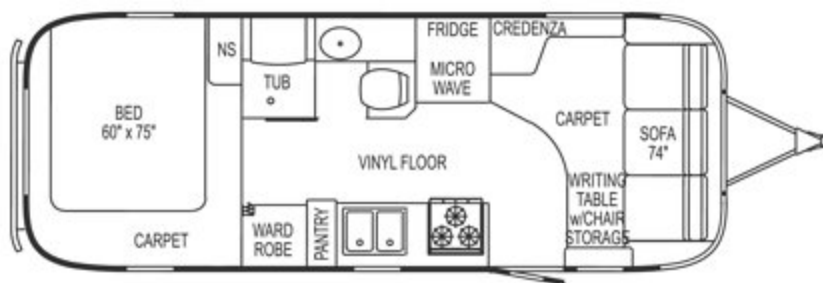

CLASSIC LIMITED TRAVEL TRAILER

Classic Limited Trailers	25	27 FB	28	30	31	31 DIN	34
Exterior length	25' 9"	27' 9.5"	29'	31'	31'	31'	34' 10"
Width exterior	8'5.5"	8'5.5"	8'5.5"	8'5.5"	8'5.5"	8'5.5"	8'5.5"
Width interior	8'1"	8'1"	8'1"	8'1"	8'1"	8'1"	8'1"
Height exterior with A/C	9'7.5"	9'7.5"	9'7.5"	9'7.5"	9'7.5"	9'7.5"	9'7.5"
Height interior with A/C	6'5"	6'5"	6'5"	6'5"	6'5"	6'5"	6'5"
Hitch ball height	18.75"	18.75"	18.75"	18.75"	18.75"	18.75"	18.75"
Hitch weight - no options or variable weight	870 lbs	TBD	890 lbs	670 lbs	770 lbs.	760 lbs	790 lbs
UBW - no options, fluids, or cargo	6,074 lbs	TBD	6,590 lbs	7,095 lbs	7,030 lbs	7,050 lbs	7,910 lbs
NCC - no options, fluids, or cargo	1,926 lbs	TBD	2,410 lbs	2,905 lbs	2,970 lbs	2,950 lbs	3,590 lbs
GVWR	8,000 lbs	9,000 lbs	9,000 lbs	10,000 lbs	10,000 lbs	10,000 lbs	11,500 lbs
Water tank with drain valve	54 gal	39 gal	54 gal	54 gal	54 gal	54 gal	54 gal
Black water tank	30 gal	39 gal	39 gal	39 gal	39 gal	39 gal	39 gal
Gray water tank	39 gal	37 gal	37 gal	37 gal	37 gal	37 gal	37 gal
Water heater with electronic ignition	6 gal	6 gal	6 gal	6 gal	6 gal	6 gal	6 gal
Air conditioner with heat strip	13,500 BTU	13,500 BTU	13,500 BTU	13,500 BTU	13,500 BTU	13,500 BTU	13,500 BTU
Furnace with electric ignition	25,000 BTU	30,000 BTU	30,000 BTU	34,000 BTU	34,000 BTU	34,000 BTU	34,000 BTU
LPG (lbs)	30 (2)	30 (2)	30 (2)	30 (2)	30 (2)	30 (2)	30 (2)
Deep cycle battery	2	2	2	2	2	2	2
Sleeping capacity	4-5	4-5	4-5	5-6	5-6	5-6	5-6

CLASSIC LIMITED 25