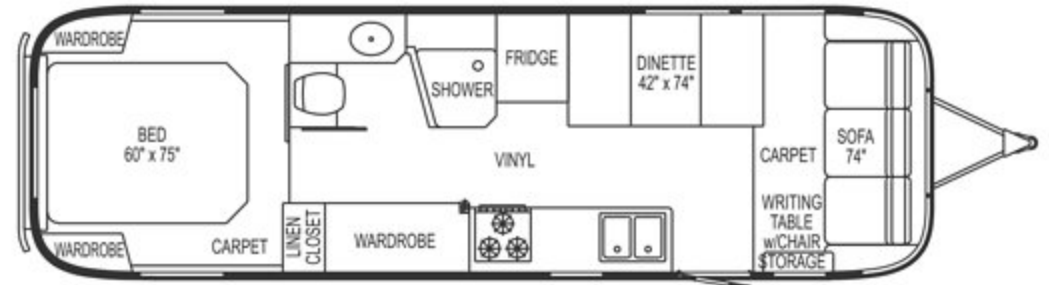

Specifications and Floorplans

CLASSIC LIMITED TRAVEL TRAILER

Classic Limited Trailers	25	27 FB	28	30	31	31 DIN	34
Exterior length	25' 9"	27' 9.5"	29'	31'	31'	31'	34' 10"
Width exterior	8'5.5"	8'5.5"	8'5.5"	8'5.5"	8'5.5"	8'5.5"	8'5.5"
Width interior	8'1"	8'1"	8'1"	8'1"	8'1"	8'1"	8'1"
Height exterior with A/C	9'7.5"	9'7.5"	9'7.5"	9'7.5"	9'7.5"	9'7.5"	9'7.5"
Height interior with A/C	6'5"	6'5"	6'5"	6'5"	6'5"	6'5"	6'5"
Hitch ball height	18.75"	18.75"	18.75"	18.75"	18.75"	18.75"	18.75"
Hitch weight - no options or variable weight	870 lbs	TBD	890 lbs	670 lbs	770 lbs.	760 lbs	790 lbs
UBW - no options, fluids, or cargo	6,074 lbs	TBD	6,590 lbs	7,095 lbs	7,030 lbs	7,050 lbs	7,910 lbs
NCC - no options, fluids, or cargo	1,926 lbs	TBD	2,410 lbs	2,905 lbs	2,970 lbs	2,950 lbs	3,590 lbs
GVWR	8,000 lbs	9,000 lbs	9,000 lbs	10,000 lbs	10,000 lbs	10,000 lbs	11,500 lbs
Water tank with drain valve	54 gal	39 gal	54 gal	54 gal	54 gal	54 gal	54 gal
Black water tank	30 gal	39 gal	39 gal	39 gal	39 gal	39 gal	39 gal
Gray water tank	39 gal	37 gal	37 gal	37 gal	37 gal	37 gal	37 gal
Water heater with electronic ignition	6 gal	6 gal	6 gal	6 gal	6 gal	6 gal	6 gal
Air conditioner with heat strip	13,500 BTU	13,500 BTU	13,500 BTU	13,500 BTU	13,500 BTU	13,500 BTU	13,500 BTU
Furnace with electric ignition	25,000 BTU	30,000 BTU	30,000 BTU	34,000 BTU	34,000 BTU	34,000 BTU	34,000 BTU
LPG (lbs)	30 (2)	30 (2)	30 (2)	30 (2)	30 (2)	30 (2)	30 (2)
Deep cycle battery	2	2	2	2	2	2	2
Sleeping capacity	4-5	4-5	4-5	5-6	5-6	5-6	5-6

CLASSIC LIMITED 25

CLASSIC LIMITED 31

CLASSIC LIMITED 27 FB

CLASSIC LIMITED 31 DINETTE

CLASSIC LIMITED 28

CLASSIC LIMITED 34

CLASSIC LIMITED 30

Mobile living at its best.