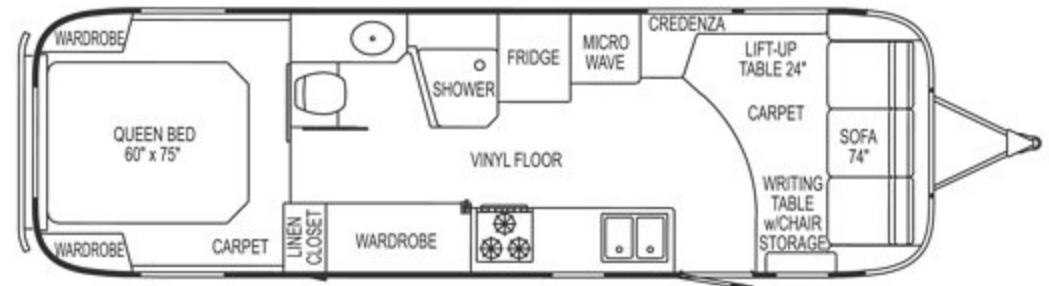

Specifications and Floorplans

CLASSIC LIMITED TRAVEL TRAILER

Classic Limited Trailers	25	27 FB	28	30	31	31 DIN	34
Exterior length	25' 9"	27' 9.5"	29'	31'	31'	31'	34' 10"
Width exterior	8'5.5"	8'5.5"	8'5.5"	8'5.5"	8'5.5"	8'5.5"	8'5.5"
Width interior	8'1"	8'1"	8'1"	8'1"	8'1"	8'1"	8'1"
Height exterior with A/C	9'7.5"	9'7.5"	9'7.5"	9'7.5"	9'7.5"	9'7.5"	9'7.5"
Height interior with A/C	6'5"	6'5"	6'5"	6'5"	6'5"	6'5"	6'5"
Hitch ball height	18.75"	18.75"	18.75"	18.75"	18.75"	18.75"	18.75"
Hitch weight - no options or variable weight	870 lbs	TBD	890 lbs	670 lbs	770 lbs.	760 lbs	790 lbs
UBW - no options, fluids, or cargo	6,074 lbs	TBD	6,590 lbs	7,095 lbs	7,030 lbs	7,050 lbs	7,910 lbs
NCC - no options, fluids, or cargo	1,926 lbs	TBD	2,410 lbs	2,905 lbs	2,970 lbs	2,950 lbs	3,590 lbs
GVWR	8,000 lbs	9,000 lbs	9,000 lbs	10,000 lbs	10,000 lbs	10,000 lbs	11,500 lbs
Water tank with drain valve	54 gal	39 gal	54 gal	54 gal	54 gal	54 gal	54 gal
Black water tank	30 gal	39 gal	39 gal	39 gal	39 gal	39 gal	39 gal
Gray water tank	39 gal	37 gal	37 gal	37 gal	37 gal	37 gal	37 gal
Water heater with electronic ignition	6 gal	6 gal	6 gal	6 gal	6 gal	6 gal	6 gal
Air conditioner with heat strip	13,500 BTU	13,500 BTU	13,500 BTU	13,500 BTU	13,500 BTU	13,500 BTU	13,500 BTU
Furnace with electric ignition	25,000 BTU	30,000 BTU	30,000 BTU	34,000 BTU	34,000 BTU	34,000 BTU	34,000 BTU
LPG (lbs)	30 (2)	30 (2)	30 (2)	30 (2)	30 (2)	30 (2)	30 (2)
Deep cycle battery	2	2	2	2	2	2	2
Sleeping capacity	4-5	4-5	4-5	5-6	5-6	5-6	5-6

CLASSIC LIMITED 25

CLASSIC LIMITED 31

CLASSIC LIMITED 27 FB

CLASSIC LIMITED 31 DINETTE

CLASSIC LIMITED 28

CLASSIC LIMITED 34

CLASSIC LIMITED 30

Mobile living at its best.