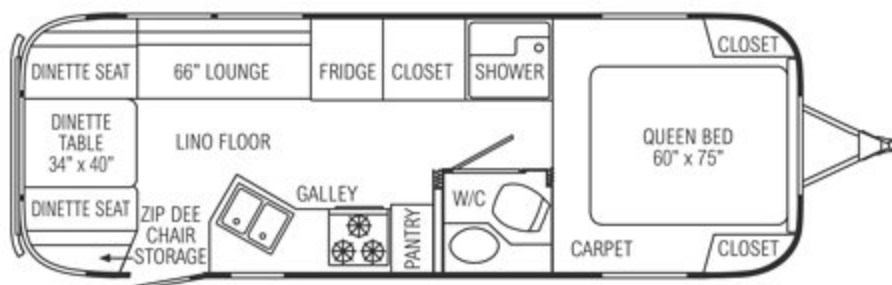

Specifications and Floorplans

CLASSIC LIMITED TRAVEL TRAILER

Classic Limited Trailers	25	27 FB	28	30	31	31 DIN	34
Exterior length	25' 9"	27' 9.5"	29'	31'	31'	31'	34' 10"
Width exterior	8'5.5"	8'5.5"	8'5.5"	8'5.5"	8'5.5"	8'5.5"	8'5.5"
Width interior	8'1"	8'1"	8'1"	8'1"	8'1"	8'1"	8'1"
Height exterior with A/C	9'7.5"	9'7.5"	9'7.5"	9'7.5"	9'7.5"	9'7.5"	9'7.5"
Height interior with A/C	6'5"	6'5"	6'5"	6'5"	6'5"	6'5"	6'5"
Hitch ball height	18.75"	18.75"	18.75"	18.75"	18.75"	18.75"	18.75"
Hitch weight - no options or variable weight	870 lbs	TBD	890 lbs	670 lbs	770 lbs.	760 lbs	790 lbs
UBW - no options, fluids, or cargo	6,074 lbs	TBD	6,590 lbs	7,095 lbs	7,030 lbs	7,050 lbs	7,910 lbs
NCC - no options, fluids, or cargo	1,926 lbs	TBD	2,410 lbs	2,905 lbs	2,970 lbs	2,950 lbs	3,590 lbs
GVWR	8,000 lbs	9,000 lbs	9,000 lbs	10,000 lbs	10,000 lbs	10,000 lbs	11,500 lbs
Water tank with drain valve	54 gal	39 gal	54 gal	54 gal	54 gal	54 gal	54 gal
Black water tank	30 gal	39 gal	39 gal	39 gal	39 gal	39 gal	39 gal
Gray water tank	39 gal	37 gal	37 gal	37 gal	37 gal	37 gal	37 gal
Water heater with electronic ignition	6 gal	6 gal	6 gal	6 gal	6 gal	6 gal	6 gal
Air conditioner with heat strip	13,500 BTU	13,500 BTU	13,500 BTU	13,500 BTU	13,500 BTU	13,500 BTU	13,500 BTU
Furnace with electric ignition	25,000 BTU	30,000 BTU	30,000 BTU	34,000 BTU	34,000 BTU	34,000 BTU	34,000 BTU
LPG (lbs)	30 (2)	30 (2)	30 (2)	30 (2)	30 (2)	30 (2)	30 (2)
Deep cycle battery	2	2	2	2	2	2	2
Sleeping capacity	4-5	4-5	4-5	5-6	5-6	5-6	5-6

CLASSIC LIMITED 25

CLASSIC LIMITED 31

CLASSIC LIMITED 27 FB

CLASSIC LIMITED 31 DINETTE

CLASSIC LIMITED 28

CLASSIC LIMITED 34

CLASSIC LIMITED 30

Mobile living at its best.