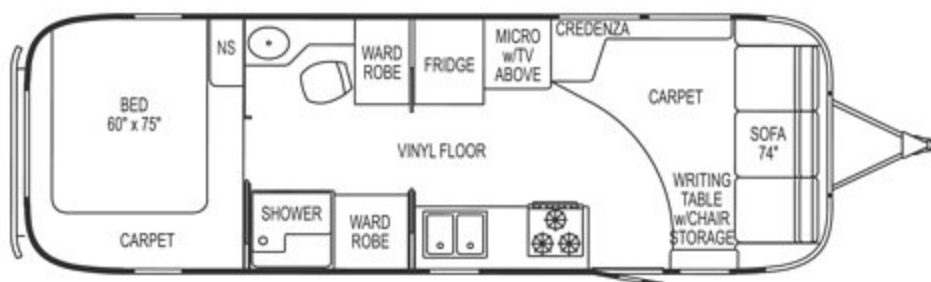

Specifications and Floorplans

CLASSIC LIMITED TRAVEL TRAILER

Classic Limited Trailers	25	27 FB	28	30	31	31 DIN	34
Exterior length	25' 9"	27' 9.5"	29'	31'	31'	31'	34' 10"
Width exterior	8'5.5"	8'5.5"	8'5.5"	8'5.5"	8'5.5"	8'5.5"	8'5.5"
Width interior	8'1"	8'1"	8'1"	8'1"	8'1"	8'1"	8'1"
Height exterior with A/C	9'7.5"	9'7.5"	9'7.5"	9'7.5"	9'7.5"	9'7.5"	9'7.5"
Height interior with A/C	6'5"	6'5"	6'5"	6'5"	6'5"	6'5"	6'5"
Hitch ball height	18.75"	18.75"	18.75"	18.75"	18.75"	18.75"	18.75"
Hitch weight - no options or variable weight	870 lbs	TBD	890 lbs	670 lbs	770 lbs.	760 lbs	790 lbs
UBW - no options, fluids, or cargo	6,074 lbs	TBD	6,590 lbs	7,095 lbs	7,030 lbs	7,050 lbs	7,910 lbs
NCC - no options, fluids, or cargo	1,926 lbs	TBD	2,410 lbs	2,905 lbs	2,970 lbs	2,950 lbs	3,590 lbs
GVWR	8,000 lbs	9,000 lbs	9,000 lbs	10,000 lbs	10,000 lbs	10,000 lbs	11,500 lbs
Water tank with drain valve	54 gal	39 gal	54 gal	54 gal	54 gal	54 gal	54 gal
Black water tank	30 gal	39 gal	39 gal	39 gal	39 gal	39 gal	39 gal
Gray water tank	39 gal	37 gal	37 gal	37 gal	37 gal	37 gal	37 gal
Water heater with electronic ignition	6 gal	6 gal	6 gal	6 gal	6 gal	6 gal	6 gal
Air conditioner with heat strip	13,500 BTU	13,500 BTU	13,500 BTU	13,500 BTU	13,500 BTU	13,500 BTU	13,500 BTU
Furnace with electric ignition	25,000 BTU	30,000 BTU	30,000 BTU	34,000 BTU	34,000 BTU	34,000 BTU	34,000 BTU
LPG (lbs)	30 (2)	30 (2)	30 (2)	30 (2)	30 (2)	30 (2)	30 (2)
Deep cycle battery	2	2	2	2	2	2	2
Sleeping capacity	4-5	4-5	4-5	5-6	5-6	5-6	5-6

CLASSIC LIMITED 25

CLASSIC LIMITED 31

CLASSIC LIMITED 27 FB

CLASSIC LIMITED 31 DINETTE

CLASSIC LIMITED 28

CLASSIC LIMITED 34

CLASSIC LIMITED 30

Mobile living at its best.