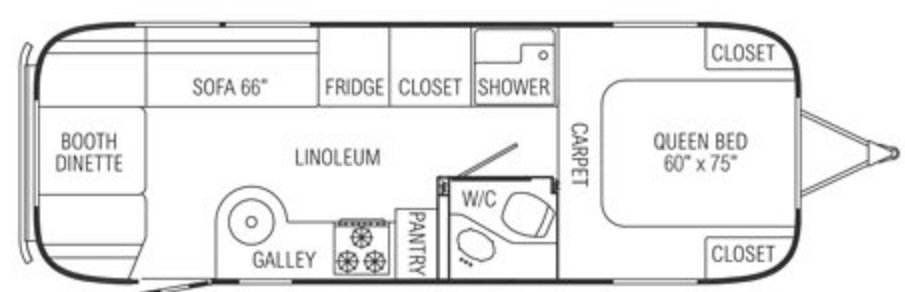

Specifications and Floorplans

SAFARI SPECIAL EDITION TRAVEL TRAILER

Safari Special Edition	19	20	23	25 FB	25 SS	27 FB	28
Exterior length	19' 2"	20' 10"	23'	25' 11"	25' 11"	28'	27' 11"
Width exterior	8'	8'	8'	8' 5"	8' 5-1/2"	8' 5-1/2"	8' 5-1/2"
Width interior	7' 7"	7' 7"	7' 7"	8' 1"	8' 1"	8' 1"	8' 1"
Height exterior with A/C	9' 5"	9' 5"	9' 5"	9' 7"	9' 7"	9' 7"	9' 7"
Height interior with A/C	6' 4-1/2"	6' 4-1/2"	6' 5"	6' 5"	6' 5"	6' 5"	6' 5"
Hitch ball height	17-3/4"	17-3/4"	17-3/4"	17-3/4"	17-3/4"	17-3/4"	17-3/4"
Hitch weight - without options or variable weight	480 lbs	600 lbs	600 lbs	720 lbs	750 lbs	TBD	830 lbs
UBW	3,680 lbs	3,965 lbs	4,460 lbs	5,210 lbs	5,380 lbs	TBD	5,495 lbs
NCC - no options, fluids, or cargo	820 lbs	1,035 lbs	1,540 lbs	2,090 lbs	1,920 lbs	TBD	1,805 lbs
GVWR	4,500 lbs	5,000 lbs	6,000 lbs	7,300 lbs	7,300 lbs	7,600 lbs	7,300 lbs
Water tank with drain valve	23 gal	23 gal	30 gal	39 gal	39 gal	39 gal	39 gal
Black water tank	18 gal	18 gal	18 gal	39 gal	18 gal	39 gal	35 gal
Gray water tank	21 gal	21 gal	21 gal	37 gal	39 gal	37 gal	37 gal
Water heater with electronic ignition	6 gal	6 gal	6 gal	6 gal	6 gal	6 gal	6 gal
Air conditioner with heat strip	11,000 BTU	11,000 BTU	11,000 BTU	11,000 BTU	11,000 BTU	13,500 BTU	13,500 BTU
Furnace with electric ignition	16,000 BTU	18,000 BTU	18,000 BTU	25,000 BTU	25,000 BTU	25,000 BTU	30,000 BTU
LPG (lbs)	20 lbs	30 lbs (2)	20 lbs	30 lbs (2)	30 lbs (2)	30 lbs (2)	30 lbs (2)
Deep cycle group	2	2	2	2	2	2	2
Sleeping capacity	2-3	3-4	3-4	5-6	5-6	5-6	5-6

SAFARI SE 19 BAMBI - with front sofa option

SAFARI SE 25 SS (Sleeps Six)

SAFARI SE 20

SAFARI SE 27 FB (Front Bed)

SAFARI SE 23

SAFARI SE 28

SAFARI SE 25 FB (Front Bed) - with twin bed option