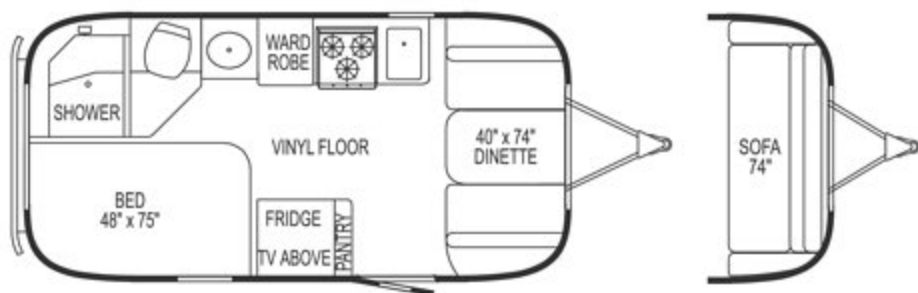

SAFARI SPECIAL EDITION TRAVEL TRAILER

Safari Special Edition	19	20	23	25 FB	25 SS	27 FB	28
Exterior length	19' 2"	20' 10"	23'	25' 11"	25' 11"	28'	27' 11"
Width exterior	8'	8'	8'	8' 5"	8' 5-1/2"	8' 5-1/2"	8' 5-1/2"
Width interior	7' 7"	7' 7"	7' 7"	8' 1"	8' 1"	8' 1"	8' 1"
Height exterior with A/C	9' 5"	9' 5"	9' 5"	9' 7"	9' 7"	9' 7"	9' 7"
Height interior with A/C	6' 4-1/2"	6' 4-1/2"	6' 5"	6' 5"	6' 5"	6' 5"	6' 5"
Hitch ball height	17-3/4"	17-3/4"	17-3/4"	17-3/4"	17-3/4"	17-3/4"	17-3/4"
Hitch weight - without options or variable weight	480 lbs	600 lbs	600 lbs	720 lbs	750 lbs	TBD	830 lbs
UBW	3,680 lbs	3,965 lbs	4,460 lbs	5,210 lbs	5,380 lbs	TBD	5,495 lbs
NCC - no options, fluids, or cargo	820 lbs	1,035 lbs	1,540 lbs	2,090 lbs	1,920 lbs	TBD	1,805 lbs
GVWR	4,500 lbs	5,000 lbs	6,000 lbs	7,300 lbs	7,300 lbs	7,600 lbs	7,300 lbs
Water tank with drain valve	23 gal	23 gal	30 gal	39 gal	39 gal	39 gal	39 gal
Black water tank	18 gal	18 gal	18 gal	39 gal	18 gal	39 gal	35 gal
Gray water tank	21 gal	21 gal	21 gal	37 gal	39 gal	37 gal	37 gal
Water heater with electronic ignition	6 gal	6 gal	6 gal	6 gal	6 gal	6 gal	6 gal
Air conditioner with heat strip	11,000 BTU	11,000 BTU	11,000 BTU	11,000 BTU	11,000 BTU	13,500 BTU	13,500 BTU
Furnace with electric ignition	16,000 BTU	18,000 BTU	18,000 BTU	25,000 BTU	25,000 BTU	25,000 BTU	30,000 BTU
LPG (lbs)	20 lbs	30 lbs (2)	20 lbs	30 lbs (2)	30 lbs (2)	30 lbs (2)	30 lbs (2)
Deep cycle group	2	2	2	2	2	2	2
Sleeping capacity	2-3	3-4	3-4	5-6	5-6	5-6	5-6

SAFARI SE 19 BAMBI - with front sofa option