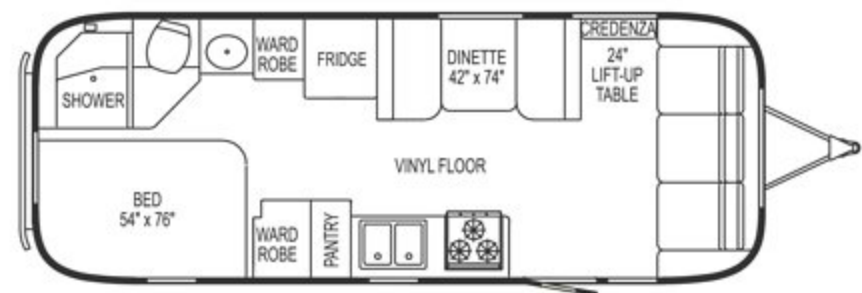

Specifications and Floorplans

SAFARI SPECIAL EDITION TRAVEL TRAILER

Safari Special Edition	19	20	23	25 FB	25 SS	27 FB	28
Exterior length	19' 2"	20' 10"	23'	25' 11"	25' 11"	28'	27' 11"
Width exterior	8'	8'	8'	8' 5"	8' 5-1/2"	8' 5-1/2"	8' 5-1/2"
Width interior	7' 7"	7' 7"	7' 7"	8' 1"	8' 1"	8' 1"	8' 1"
Height exterior with A/C	9' 5"	9' 5"	9' 5"	9' 7"	9' 7"	9' 7"	9' 7"
Height interior with A/C	6' 4-1/2"	6' 4-1/2"	6' 5"	6' 5"	6' 5"	6' 5"	6' 5"
Hitch ball height	17-3/4"	17-3/4"	17-3/4"	17-3/4"	17-3/4"	17-3/4"	17-3/4"
Hitch weight - without options or variable weight	480 lbs	600 lbs	600 lbs	720 lbs	750 lbs	TBD	830 lbs
UBW	3,680 lbs	3,965 lbs	4,460 lbs	5,210 lbs	5,380 lbs	TBD	5,495 lbs
NCC - no options, fluids, or cargo	820 lbs	1,035 lbs	1,540 lbs	2,090 lbs	1,920 lbs	TBD	1,805 lbs
GVWR	4,500 lbs	5,000 lbs	6,000 lbs	7,300 lbs	7,300 lbs	7,600 lbs	7,300 lbs
Water tank with drain valve	23 gal	23 gal	30 gal	39 gal	39 gal	39 gal	39 gal
Black water tank	18 gal	18 gal	18 gal	39 gal	18 gal	39 gal	35 gal
Gray water tank	21 gal	21 gal	21 gal	37 gal	39 gal	37 gal	37 gal
Water heater with electronic ignition	6 gal	6 gal	6 gal	6 gal	6 gal	6 gal	6 gal
Air conditioner with heat strip	11,000 BTU	11,000 BTU	11,000 BTU	11,000 BTU	11,000 BTU	13,500 BTU	13,500 BTU
Furnace with electric ignition	16,000 BTU	18,000 BTU	18,000 BTU	25,000 BTU	25,000 BTU	25,000 BTU	30,000 BTU
LPG (lbs)	20 lbs	30 lbs (2)	20 lbs	30 lbs (2)	30 lbs (2)	30 lbs (2)	30 lbs (2)
Deep cycle group	2	2	2	2	2	2	2
Sleeping capacity	2-3	3-4	3-4	5-6	5-6	5-6	5-6

SAFARI SE 19 BAMBI - with front sofa option

SAFARI SE 25 SS (Sleeps Six)

SAFARI SE 20

SAFARI SE 27 FB (Front Bed)

SAFARI SE 23

SAFARI SE 28

SAFARI SE 25 FB (Front Bed) - with twin bed option