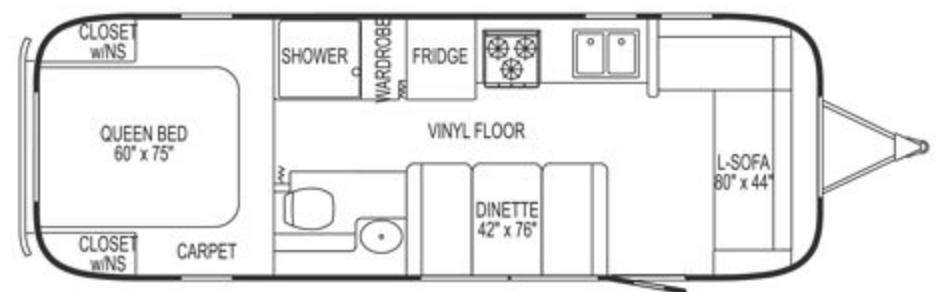

Specifications and Floorplans

SAFARI SPECIAL EDITION TRAVEL TRAILER

Safari Special Edition	19	20	23	25 FB	25 SS	27 FB	28
Exterior length	19' 2"	20' 10"	23'	25' 11"	25' 11"	28'	27' 11"
Width exterior	8'	8'	8'	8' 5"	8' 5-1/2"	8' 5-1/2"	8' 5-1/2"
Width interior	7' 7"	7' 7"	7' 7"	8' 1"	8' 1"	8' 1"	8' 1"
Height exterior with A/C	9' 5"	9' 5"	9' 5"	9' 7"	9' 7"	9' 7"	9' 7"
Height interior with A/C	6' 4-1/2"	6' 4-1/2"	6' 5"	6' 5"	6' 5"	6' 5"	6' 5"
Hitch ball height	17-3/4"	17-3/4"	17-3/4"	17-3/4"	17-3/4"	17-3/4"	17-3/4"
Hitch weight - without options or variable weight	480 lbs	600 lbs	600 lbs	720 lbs	750 lbs	TBD	830 lbs
UBW	3,680 lbs	3,965 lbs	4,460 lbs	5,210 lbs	5,380 lbs	TBD	5,495 lbs
NCC - no options, fluids, or cargo	820 lbs	1,035 lbs	1,540 lbs	2,090 lbs	1,920 lbs	TBD	1,805 lbs
GVWR	4,500 lbs	5,000 lbs	6,000 lbs	7,300 lbs	7,300 lbs	7,600 lbs	7,300 lbs
Water tank with drain valve	23 gal	23 gal	30 gal	39 gal	39 gal	39 gal	39 gal
Black water tank	18 gal	18 gal	18 gal	39 gal	18 gal	39 gal	35 gal
Gray water tank	21 gal	21 gal	21 gal	37 gal	39 gal	37 gal	37 gal
Water heater with electronic ignition	6 gal	6 gal	6 gal	6 gal	6 gal	6 gal	6 gal
Air conditioner with heat strip	11,000 BTU	11,000 BTU	11,000 BTU	11,000 BTU	11,000 BTU	13,500 BTU	13,500 BTU
Furnace with electric ignition	16,000 BTU	18,000 BTU	18,000 BTU	25,000 BTU	25,000 BTU	25,000 BTU	30,000 BTU
LPG (lbs)	20 lbs	30 lbs (2)	20 lbs	30 lbs (2)	30 lbs (2)	30 lbs (2)	30 lbs (2)
Deep cycle group	2	2	2	2	2	2	2
Sleeping capacity	2-3	3-4	3-4	5-6	5-6	5-6	5-6

SAFARI SE 19 BAMBI - with front sofa option

SAFARI SE 25 SS (Sleeps Six)

SAFARI SE 20

SAFARI SE 27 FB (Front Bed)

SAFARI SE 23

SAFARI SE 28

SAFARI SE 25 FB (Front Bed) - with twin bed option