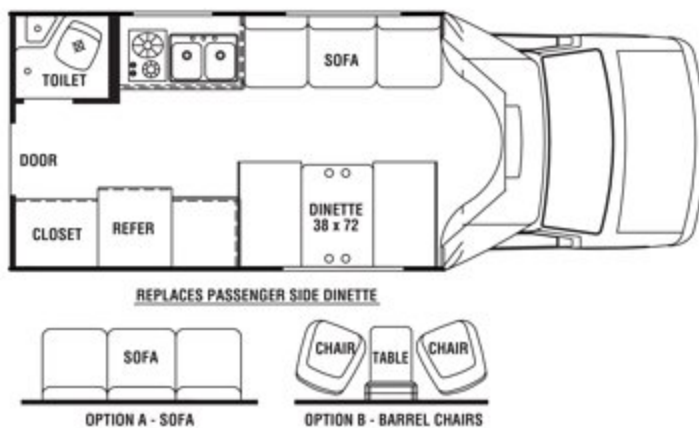

# Augusta

*Touring Sedan*

By Holiday Rambler

*Explore New Country*

The pull-out waste and wire baskets provide convenient storage.

- Whisper-Latch™ cabinet hardware enhances the attractive look of the aircraft style cabinets while keeping cabinet doors safely secured.

*Fully Appointed with Quality Features*

Specifications 210			
	Chevy / Ford		Chevy/Ford
Engine	6.0L V-8 / 6.8L V-10	Exterior Width	94"
Wheel Base	139" / 138"	Interior Width	91"
GVWR	12,300 / 10,700	Interior Height	76"
GAWR (Front)	4,300 / 4,600	Awning Size	13'-0"
GAWR (Rear)	8,600 / 7,500	Fuel (Gal.)	37 / 35
GCWR	**	LPG (Pounds)	42
Exterior Length without spare tire	22'-10" / 21'-11"	Fresh Water Capacity (Gal.)	34
Exterior Height with AC	10'-8"	Waste Water (Gal.)	23
		Gray Water (Gal.)	23
		Furnace BTU's	25,000