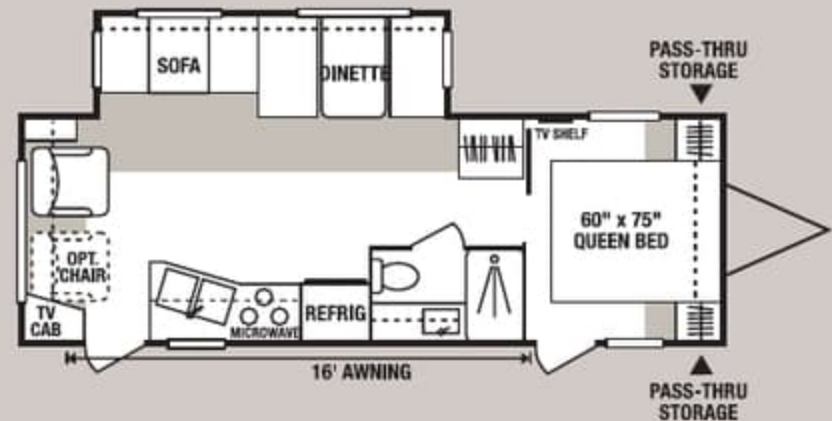

28JSS • UVW 6230 • Dry Hitch Wt. 660 • NCC 3770 • Length 29'3"