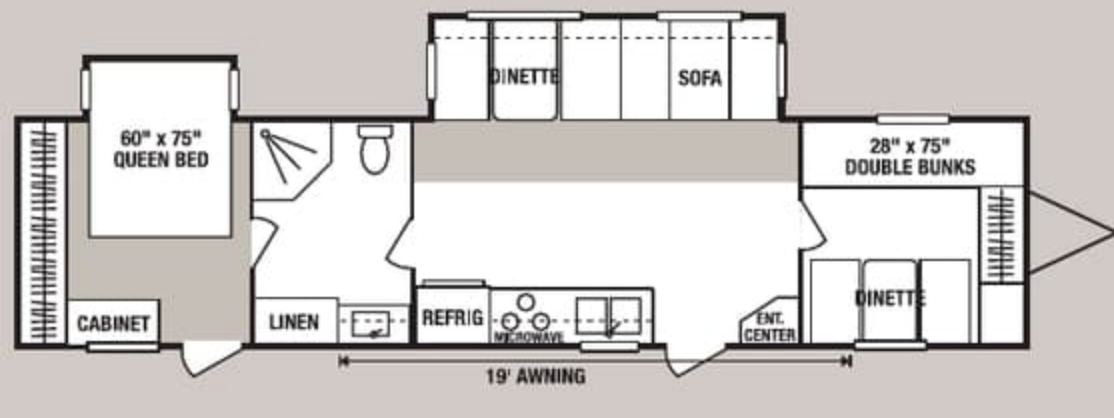

Fifth Wheels

Because it Rains!

Here at K-Z we know a little bit about camping, actually we know a lot about camping. One thing you can count on, it will rain. We randomly test our K-Z campers from every product line in our state of the art rain booth. The rain may spoil your fun outside, but it won't inside.

always the Best Buy for the Dollar.