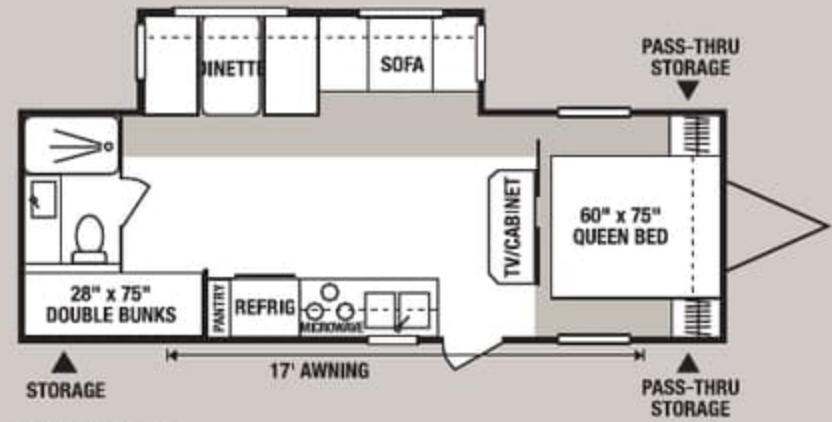

28JBSS • UVW 6130 • Dry Hitch Wt. 780 • NCC 3870 • Length 29'