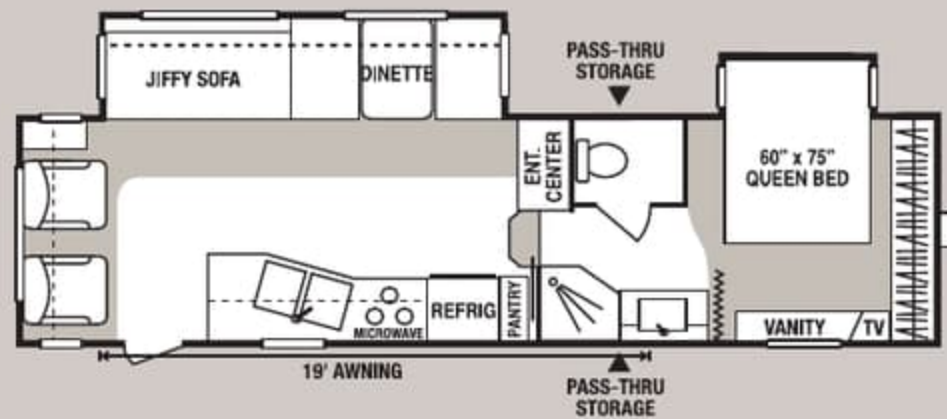

Fifth Wheels