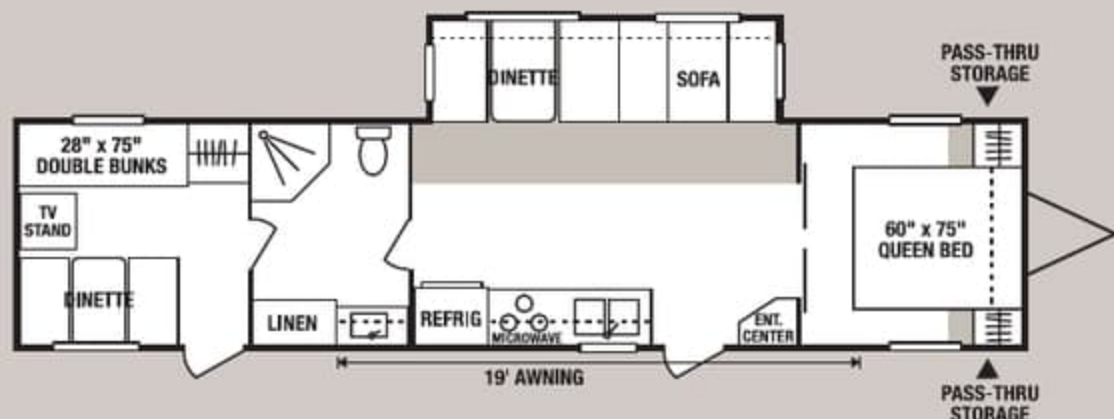

Fifth Wheels

Because it Rains!

Here at K-Z we know a little bit about camping, actually we know a lot about camping. One thing you can count on, it will rain. We randomly test our K-Z campers from every product line in our state of the art rain booth. The rain may spoil your fun outside, but it won't inside.

always the Best Buy for the Dollar.