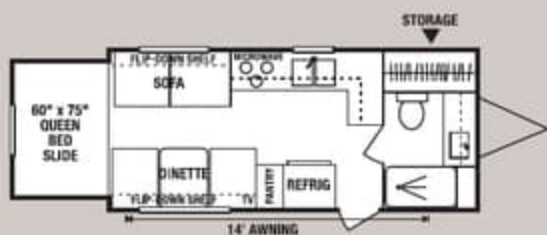

21JQ • UVW 4286 • Dry Hitch Wt. 510 • NCC 2714 • Length 22'4"