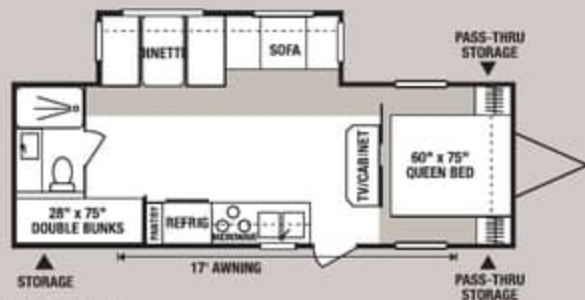

28JBSS • UVW 6130 • Dry Hitch Wt. 780 • NCC 3870 • Length 29'