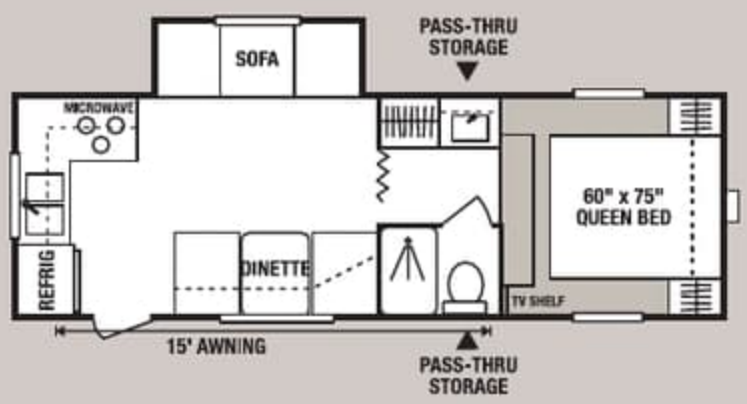

Fifth Wheels