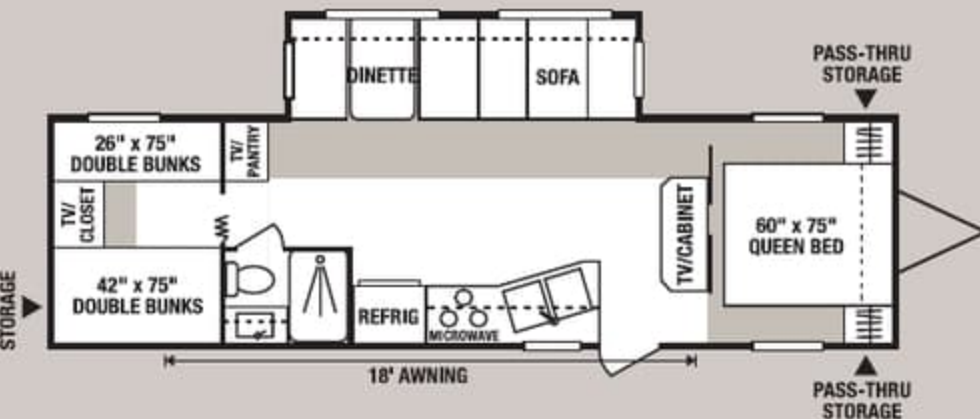

Fifth Wheels

Because it Rains!

Here at K-Z we know a little bit about camping, actually we know a lot about camping. One thing you can count on, it will rain. We randomly test our K-Z campers from every product line in our state of the art rain booth. The rain may spoil your fun outside, but it won't inside.

always the Best Buy for the Dollar.