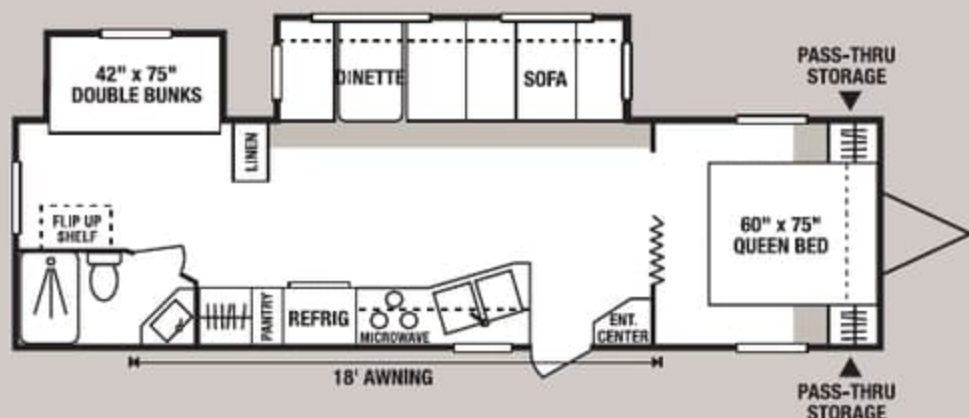

Fifth Wheels

Because it Rains!

Here at K-Z we know a little bit about camping, actually we know a lot about camping. One thing you can count on, it will rain. We randomly test our K-Z campers from every product line in our state of the art rain booth. The rain may spoil your fun outside, but it won't inside.

always the Best Buy for the Dollar.