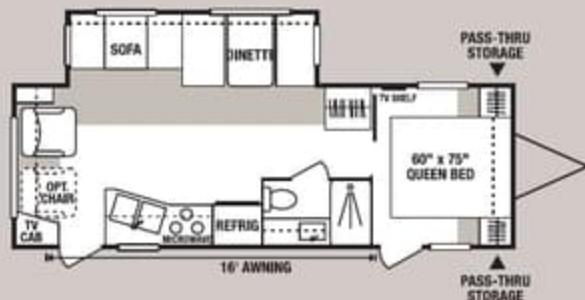

28JSS • UVW 6230 • Dry Hitch Wt. 660 • NCC 3770 • Length 29'3"