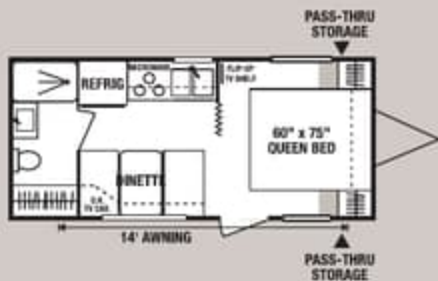

Travel Trailers

20J • UVW 3840 • Dry Hitch Wt. 510 • NCC 2160 • Length 21'8"