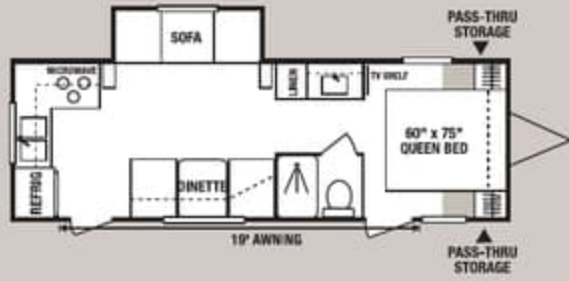

26JS • UVW 4870 • Dry Hitch Wt. 440 • NCC 2130 • Length 27'3"