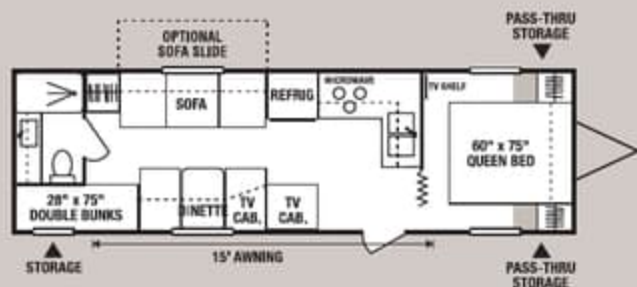

29JB/29JBS • UVW 4800 • Dry Hitch Wt. 650 • NCC 2200 • Length 29'5"