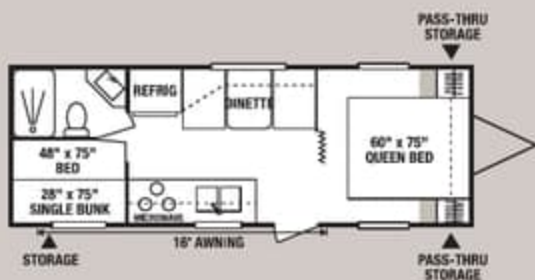

24JB • UVW 4300 • Dry Hitch Wt. 450 • NCC 2700 • Length 26'10"