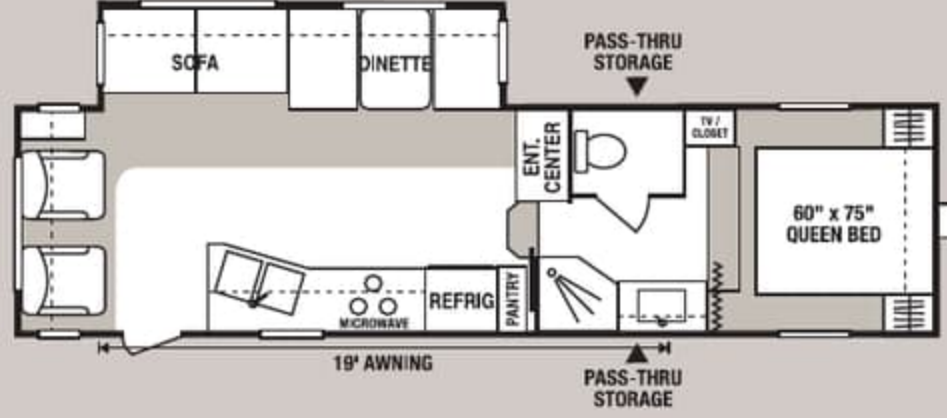

Fifth Wheels