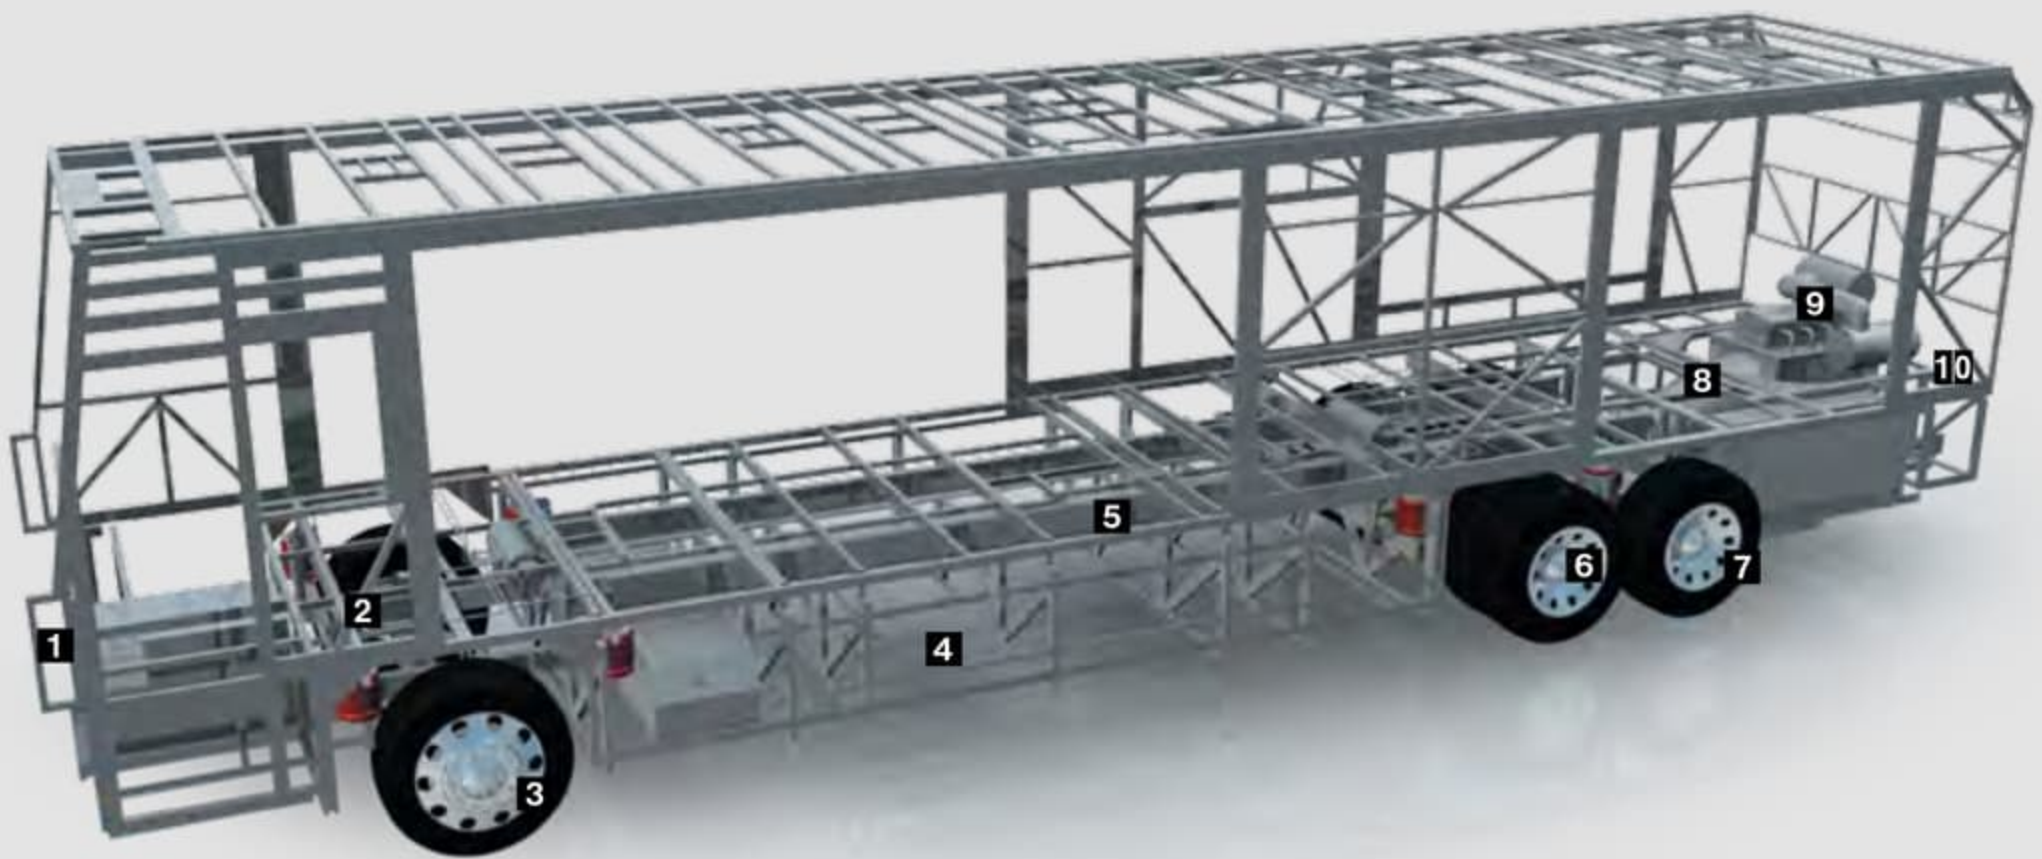

CAMELOT™

ROADMASTER RR10S—SERIES CHASSIS Available on the 42PDQ, 42PLQ, 42SFT
ROADMASTER RR8S—SERIES CHASSIS Available on the 36PDQ, 38PDQ, 40PEQ, 40PAQ, 40PDQ

1 Equipped with a steel firewall and steel stepwell for added safety.

2 Three monitored leveling sensors (two in the rear, one in the front) continually adjust the air pressure within each air bag to maintain a level ride and eliminate nosediving, weight transfer, and floating on curved roads.

3 Automatic Traction Control (ATC) eliminates wheel slippage in slick conditions and heightens control. The Anti-Lock Braking System (ABS), with front and rear drum brakes, gives you superior stopping power, especially on steep grades. Together, these sophisticated systems offer the very best safety on the road.

4 Our exclusive raised rail design provides for larger full pass-through storage bays with flush floors.

5 Frame rails are constructed of 3-1/2" by 8-5/16" by 3/8" 50,000 PSI steel for greater strength; a side-mounted aluminum radiator and intercooler reduce weight, won't rust, and deliver better heat transfer than steel cooling components.

6 Ten outboard-mounted air bags work in conjunction with ten gas-powered shock absorbers to prevent road trauma from ever reaching the coach.

MAY WE BUILD YOU A CHASSIS?

Did you know that every Roadmaster chassis is custom designed and built for the Monaco coach that will ride on it? It's a novel idea, but our owners seem to like it. And it pays off — in better performance, safety and reliability. Owners also like the fact that Roadmaster, a division of

Monaco Coach Corporation, only does one thing: They build chassis for motorhomes. Not trucks. Not buses. Just motorhomes. So naturally, they do it better. No wonder Roadmaster is the leading high-end diesel chassis manufacturer in America.