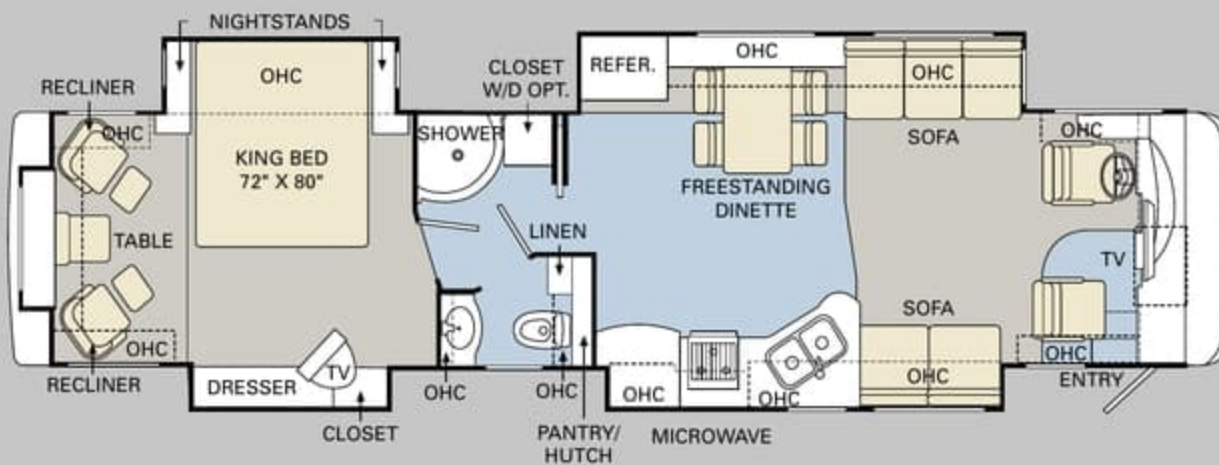

40PDQ

42PDQ

42PLQ

42SFT

ALL ROADS LEAD TO WWW.MONACO.COACH.COM.

Wherever the road takes you, you're never more than a click away from your friends at Monaco. Just go to www.monacocoach.com for all the latest product news, club dates and destinations, a dealer locator function, and factory tour information. You can also e-mail us directly through the site at any time.