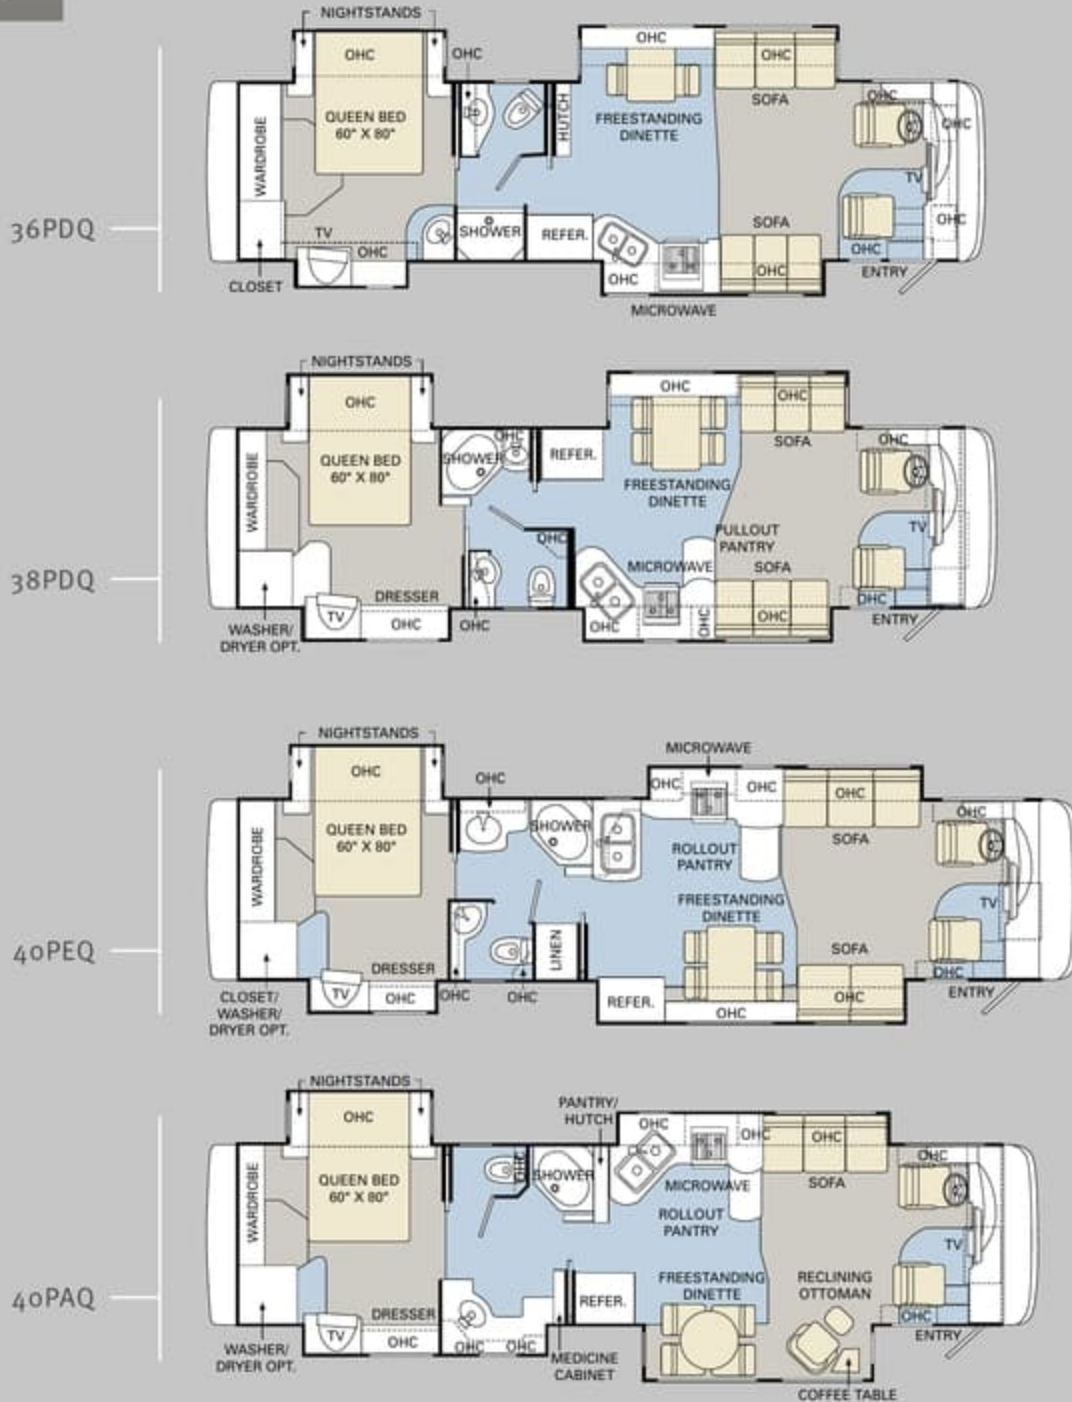

* Brand and application of upholstery fabric protection may vary depending on date recreational vehicle was manufactured.

- Carpet A
- Dinette B
- Sofa C
- Bedsprad D

CAMELOT™

Ready to choose? The 2007 Camelot is available in a wide selection of large, livable floorplans from 36 to 42 feet, with triple or quad slide-outs. And this year, we're offering the new 42SFT with PanaSuite™ full-wall slide. It provides maximum uninterrupted living space on the driver's side of the coach.