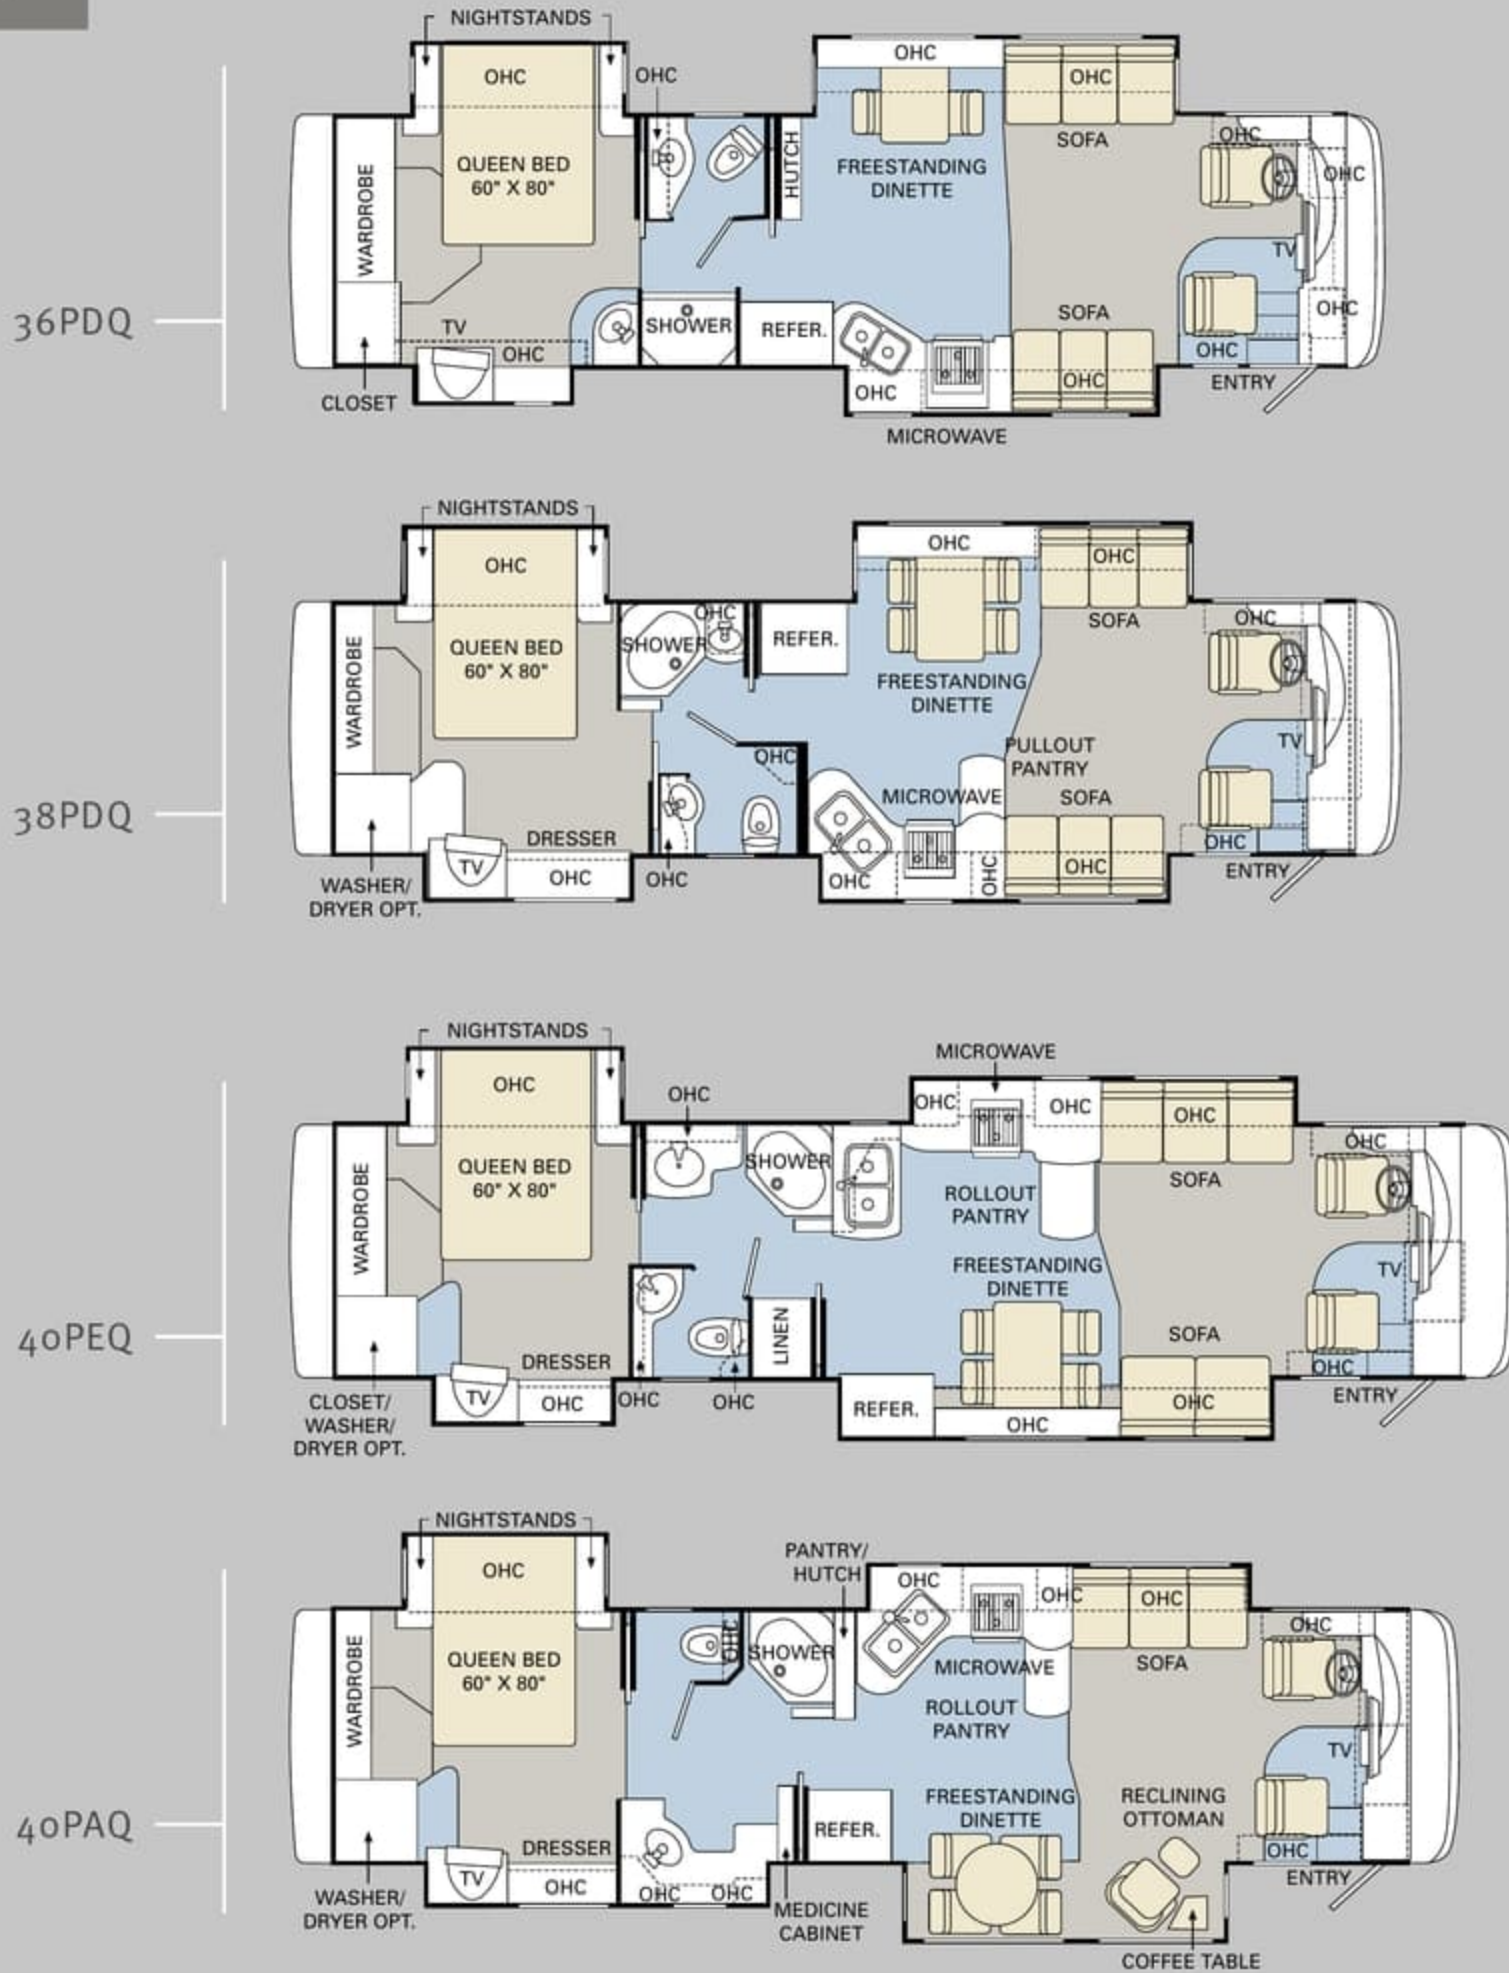

CAMELOT™

TILE CARPET

Ready to choose? The 2007 Camelot is available in a wide selection of large, livable floorplans from 36 to 42 feet, with triple or quad slide-outs. And this year, we're offering the new 42SFT with PanaSuite™ full-wall slide. It provides maximum uninterrupted living space on the driver's side of the coach.

FURNITURE OPTIONS:

- Roadside: Leather Hide-a-Bed with Air Mattress (N/A: 38PDQ)
- Roadside: Wraparound Computer Desk with OptimaLeather™ Euro-Recliner with Heat and Massage (38PDQ, 40PDQ, 42PDQ)
- Curbside: Leather Hide-A-Bed Sofa with Air Mattress (38PDQ, 40PDQ, 42PDQ, 42SFT)
- Curbside: Leather Jackknife Sofa (N/A: 36PDQ, 40PAQ)
- Curbside: Leather J-Lounge with Drawer (N/A: 36PDQ, 40PEQ, 40PAQ)
- Neo-Angled Bathtub (N/A: 36PDQ)