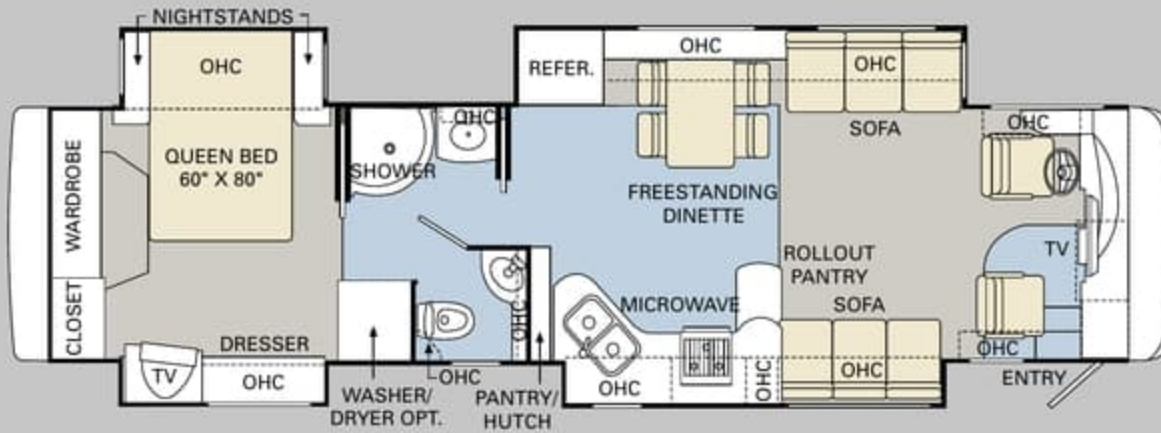

40PDQ

42PDQ

42PLQ

42SFT

ALL ROADS LEAD TO WWW.MONACO.COACH.COM.

Wherever the road takes you, you're never more than a click away from your friends at Monaco. Just go to www.monacocoach.com for all the latest product news, club dates and destinations, a dealer locator function, and factory tour information. You can also e-mail us directly through the site at any time.