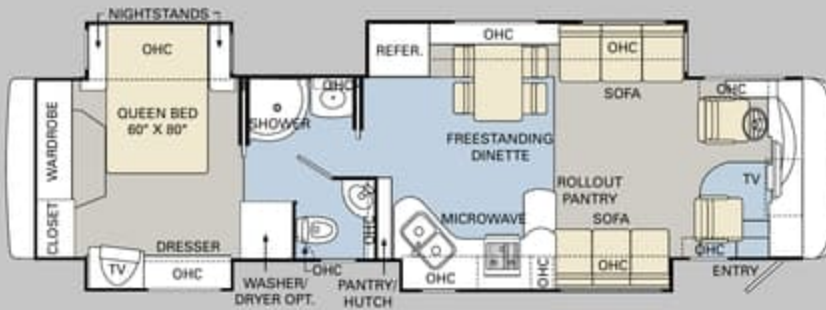

40PDQ

42PDQ

42PLQ

42SFT

ALL ROADS LEAD TO WWW.MONACOCOACH.COM.

Wherever the road takes you, you're never more than a click away from your friends at Monaco. Just go to www.monacocoach.com for all the latest product news, club dates and destinations, a dealer locator function, and factory tour information. You can also e-mail us directly through the site at any time.