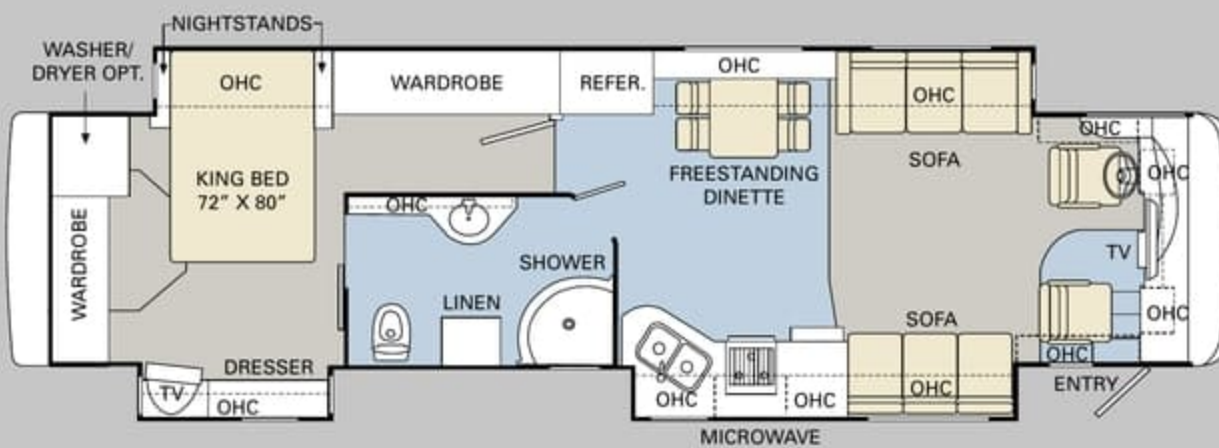

40PDQ

42PDQ

42PLQ

42SFT

ALL ROADS LEAD TO WWW.MONACO.COACH.COM.

Wherever the road takes you, you're never more than a click away from your friends at Monaco. Just go to www.monacocoach.com for all the latest product news, club dates and destinations, a dealer locator function, and factory tour information. You can also e-mail us directly through the site at any time.