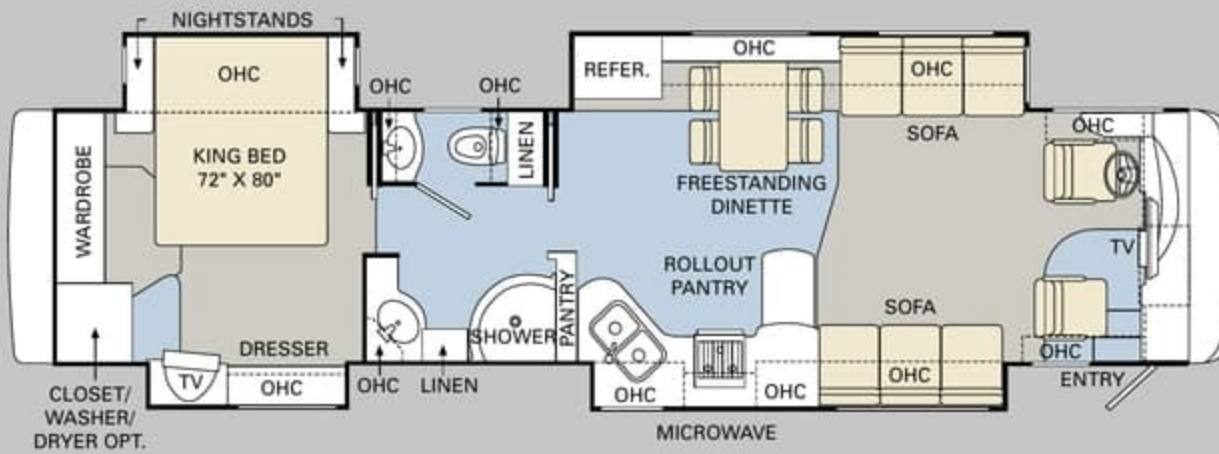

40PDQ

42PDQ

42PLQ

42SFT

ALL ROADS LEAD TO WWW.MONACO.COACH.COM.

Wherever the road takes you, you're never more than a click away from your friends at Monaco. Just go to www.monacocoach.com for all the latest product news, club dates and destinations, a dealer locator function, and factory tour information. You can also e-mail us directly through the site at any time.