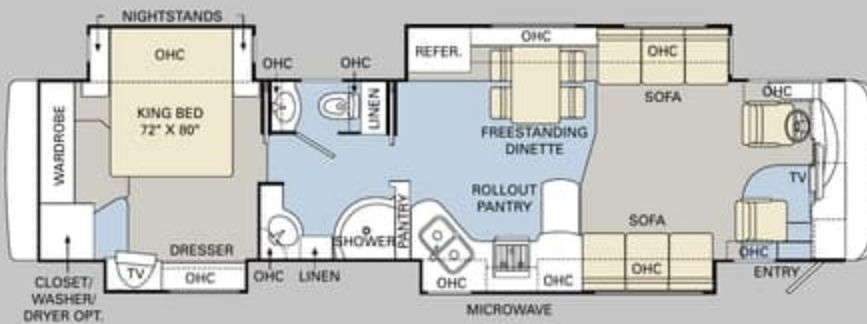

40PDQ

42PDQ

42PLQ

42SFT

ALL ROADS LEAD TO WWW.MONACOCOACH.COM.

Wherever the road takes you, you're never more than a click away from your friends at Monaco. Just go to www.monacocoach.com for all the latest product news, club dates and destinations, a dealer locator function, and factory tour information. You can also e-mail us directly through the site at any time.