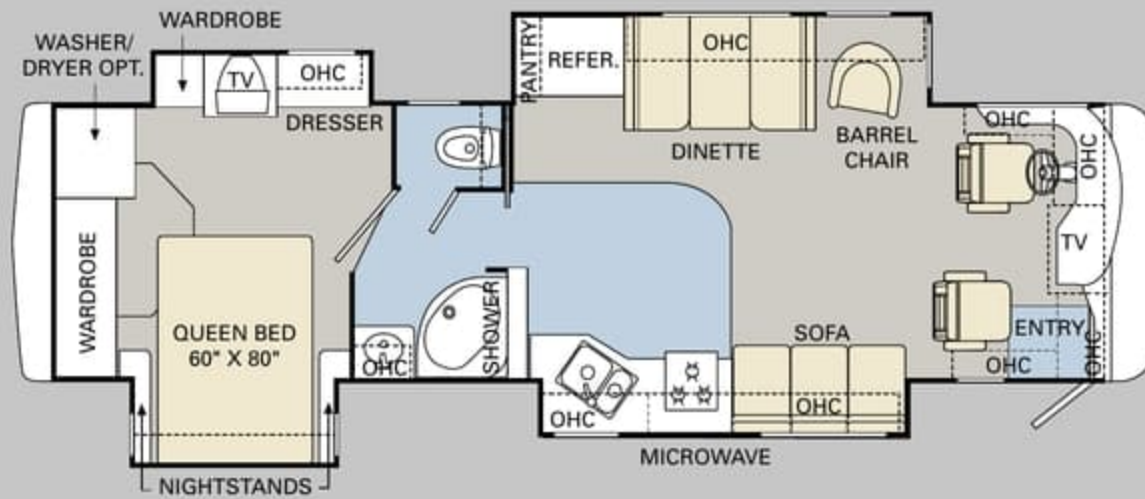

36PDQ

37PBD

38PBT

ALL ROADS LEAD TO WWW.MONACOCOACH.COM.

Wherever the road takes you, you're never more than a click away from your friends at Monaco. Just go to www.monacocoach.com for all the latest product news, club dates and destinations, a dealer locator function, and factory tour information. You can also e-mail us directly through the site at any time.