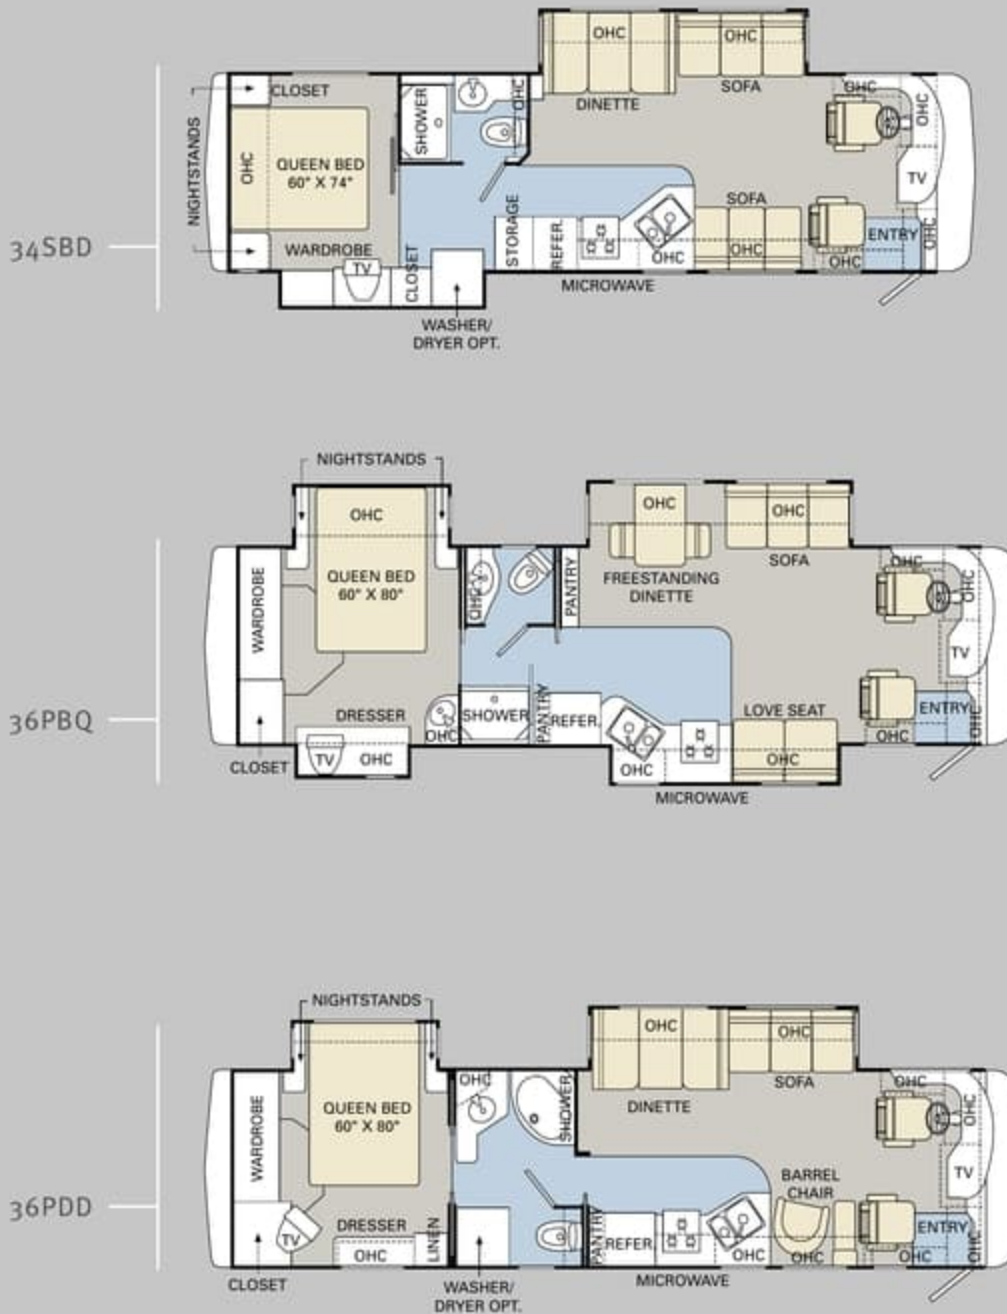

Ready to choose? The 2007 Cayman is available in a wide selection of livable floorplans from 34 to 38 feet, with double, triple or quad slide-outs. No matter which one you choose, you'll enjoy maximum living space, easy-to-reach storage, and Monaco quality throughout.