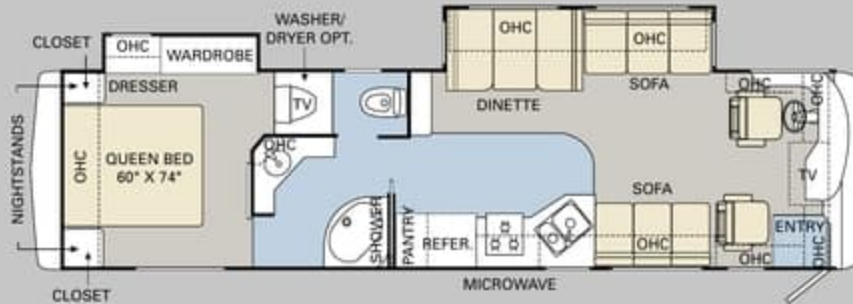

36PDQ

37PBD

38PBT

ALL ROADS LEAD TO WWW.MONACOCOACH.COM.

Wherever the road takes you, you're never more than a click away from your friends at Monaco. Just go to www.monacocoach.com for all the latest product news, club dates and destinations, a dealer locator function, and factory tour information. You can also e-mail us directly through the site at any time.