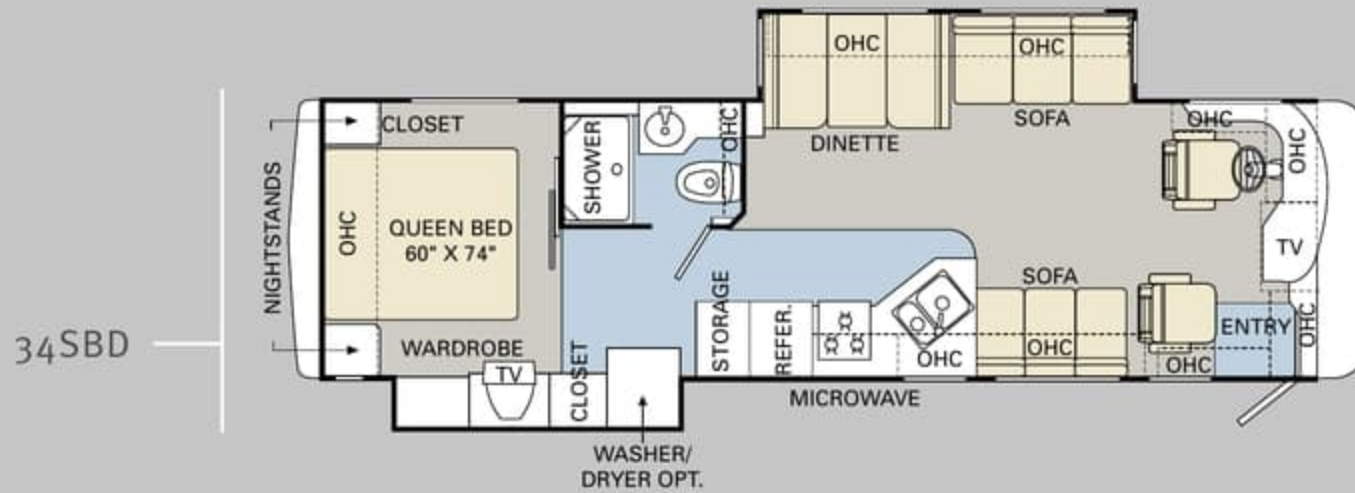

Ready to choose? The 2007 Cayman is available in a wide selection of livable floorplans from 34 to 38 feet, with double, triple or quad slide-outs. No matter which one you choose, you'll enjoy maximum living space, easy-to-reach storage, and Monaco quality throughout.

FURNITURE OPTIONS:

- Roadside: OptimaLeather™ Euro-Recliner with Heat, Massage and Ottoman IPO Fabric Swivel Glider Barrel Chair (36PDQ)
- Roadside: Fabric Hide-A-Bed Sofa with Air Mattress and Two Pillows (N/A: 36PDQ)
- Curbside: One OptimaLeather™ Euro-Recliner Chair with Heat, Massage and Ottoman, and Desk Work Area IPO Love Seat (36PBQ, 38PBT)
- Curbside: Soft Touch Vinyl Love Seat IPO Fabric Love Seat (36PBQ, 38PBT)
- Curbside: One OptimaLeather™ Euro-Recliner Chair with Heat, Massage and Ottoman, and Wall-Mounted Table with Pullout Countertop IPO Jackknife Sofa (34SBD, 37PBD)
- Curbside: Soft Touch Vinyl Jackknife Sofa IPO Fabric Jackknife Sofa (N/A: 36PDD, 36PBQ, 38PBT)

TILE CARPET