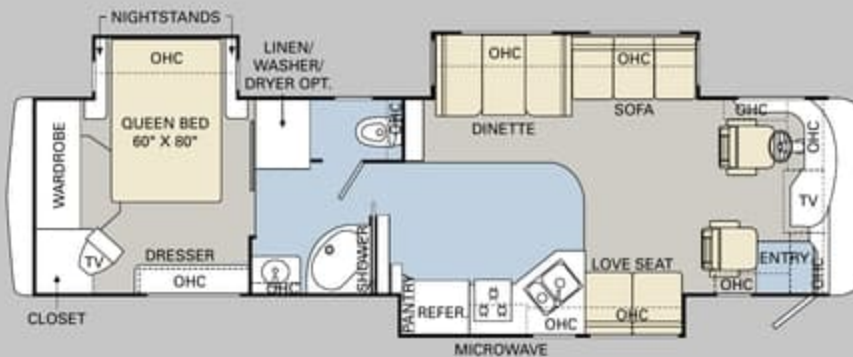

36PDQ

37PBD

38PBT

ALL ROADS LEAD TO WWW.MONACOCOACH.COM.

Wherever the road takes you, you're never more than a click away from your friends at Monaco. Just go to www.monacocoach.com for all the latest product news, club dates and destinations, a dealer locator function, and factory tour information. You can also e-mail us directly through the site at any time.