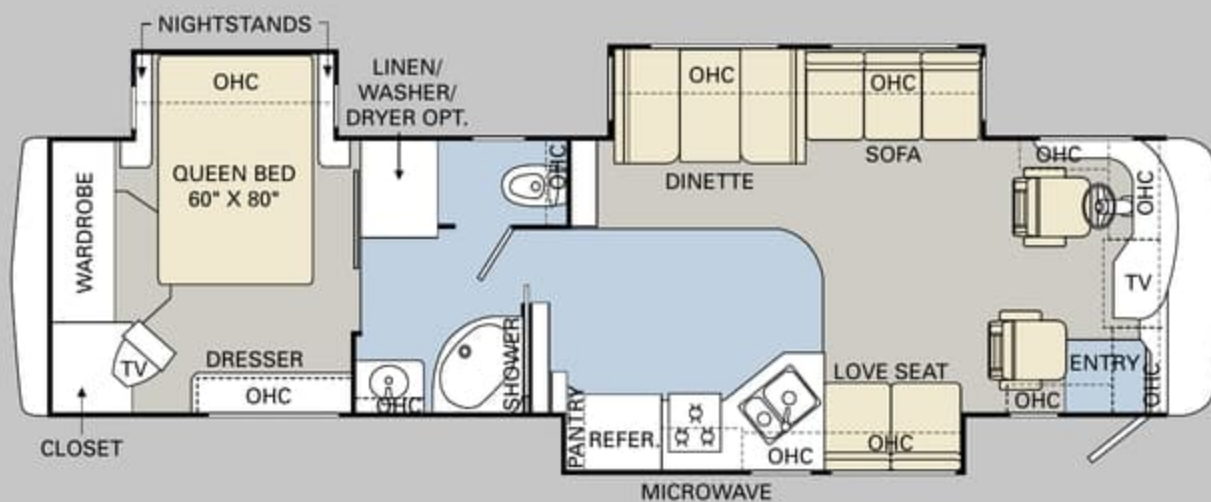

36PDQ

37PBD

38PBT

ALL ROADS LEAD TO WWW.MONACOCOACH.COM.

Wherever the road takes you, you're never more than a click away from your friends at Monaco. Just go to www.monacocoach.com for all the latest product news, club dates and destinations, a dealer locator function, and factory tour information. You can also e-mail us directly through the site at any time.