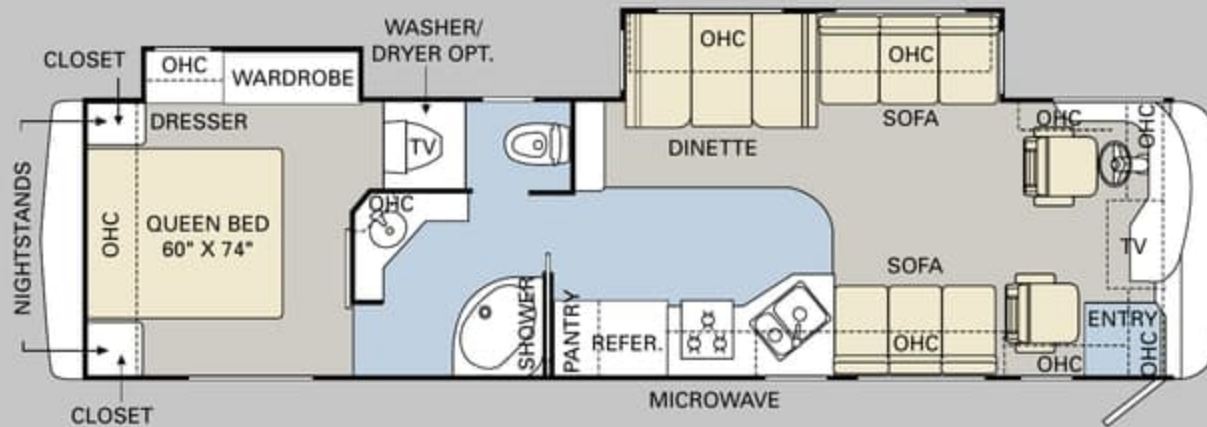

36PDQ

37PBD

38PBT

ALL ROADS LEAD TO WWW.MONACOCOACH.COM.

Wherever the road takes you, you're never more than a click away from your friends at Monaco. Just go to www.monacocoach.com for all the latest product news, club dates and destinations, a dealer locator function, and factory tour information. You can also e-mail us directly through the site at any time.