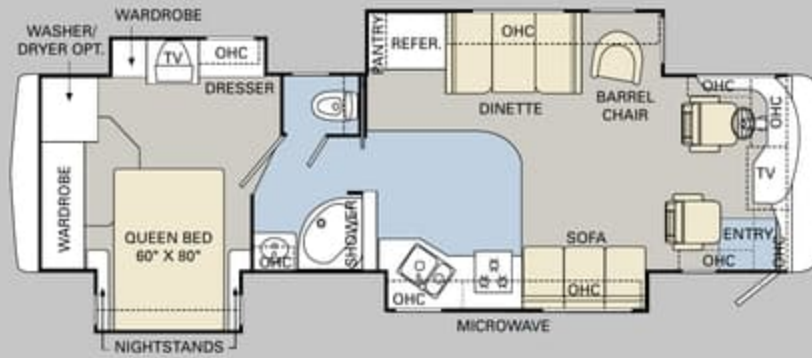

36PDQ

37PBD

38PBT

ALL ROADS LEAD TO WWW.MONACOCOACH.COM.

Wherever the road takes you, you're never more than a click away from your friends at Monaco. Just go to www.monacocoach.com for all the latest product news, club dates and destinations, a dealer locator function, and factory tour information. You can also e-mail us directly through the site at any time.