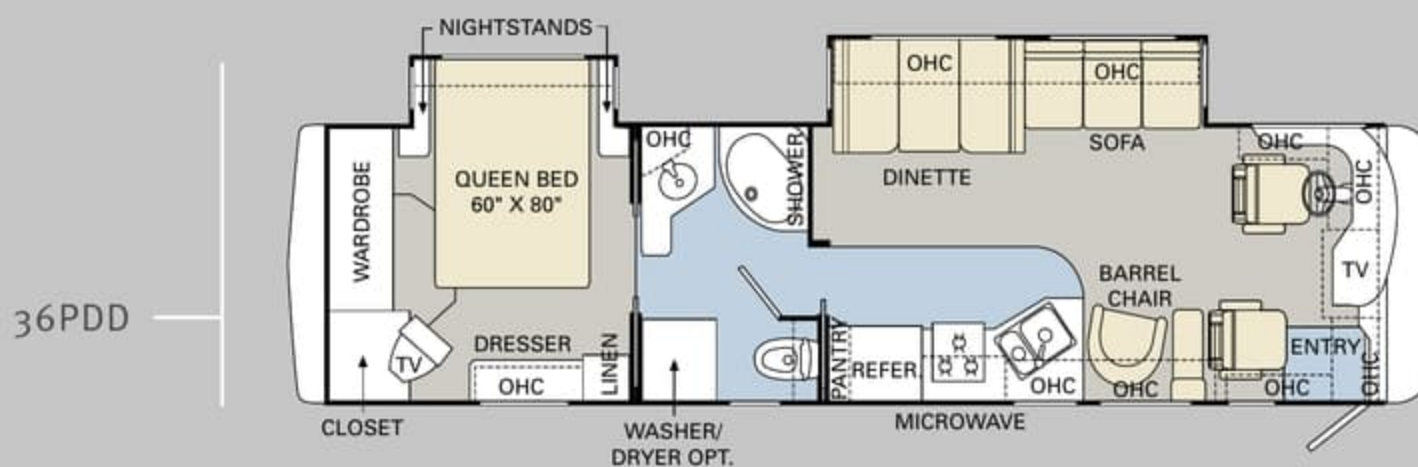

Ready to choose? The 2007 Cayman is available in a wide selection of livable floorplans from 34 to 38 feet, with double, triple or quad slide-outs. No matter which one you choose, you'll enjoy maximum living space, easy-to-reach storage, and Monaco quality throughout.

FURNITURE OPTIONS:

- Roadside: OptimaLeather™ Euro-Recliner with Heat, Massage and Ottoman IPO Fabric Swivel Glider Barrel Chair (36PDQ)
- Roadside: Fabric Hide-A-Bed Sofa with Air Mattress and Two Pillows (N/A: 36PDQ)
- Curbside: One OptimaLeather™ Euro-Recliner Chair with Heat, Massage and Ottoman, and Desk Work Area IPO Love Seat (36PBQ, 38PBT)
- Curbside: Soft Touch Vinyl Love Seat IPO Fabric Love Seat (36PBQ, 38PBT)
- Curbside: One OptimaLeather™ Euro-Recliner Chair with Heat, Massage and Ottoman, and Wall-Mounted Table with Pullout Countertop IPO Jackknife Sofa (34SBD, 37PBD)
- Curbside: Soft Touch Vinyl Jackknife Sofa IPO Fabric Jackknife Sofa (N/A: 36PDD, 36PBQ, 38PBT)

TILE CARPET