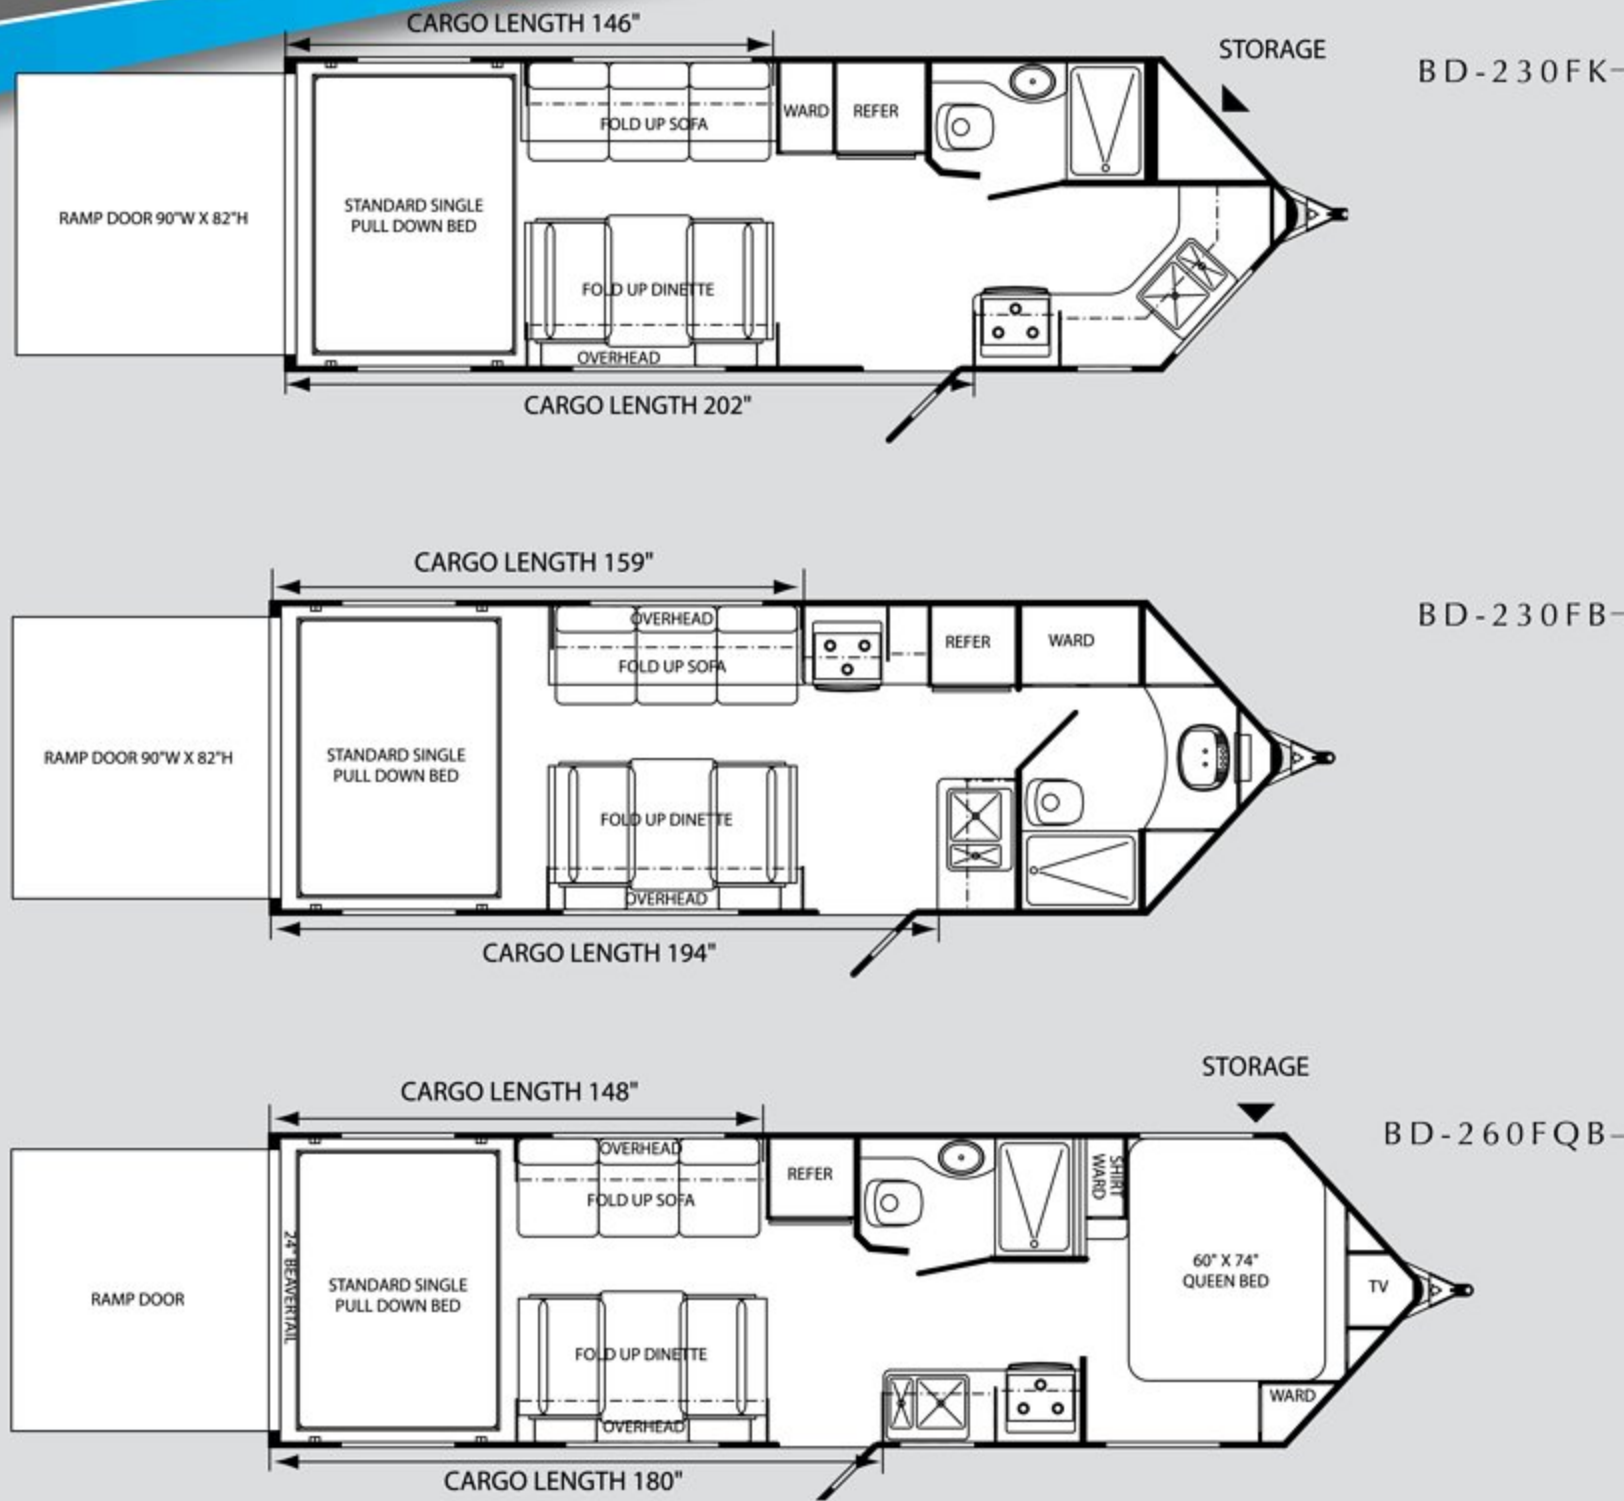

BLACK DIAMOND®
2008

HOLIDAY RAMBLER®

This is Living®

Weights*	BD-230FK	BD-230FB	BD-260FQB
Dry Weight (Lbs.)	5,842	5,609	6,172
Hitch Weight (Lbs.)	842	925	1,184
GVWR	11,002	11,113	11,344
Net Carrying Capacity	5,160	5,504	5,172
Tire Size	15" C	15" C	15" D
Measurements			
Overall Length	26' 11"	26' 11"	30' 6"
Overall Height (Including A/C)	11' 7"	11' 7"	11' 4"
Exterior Width	96"	96"	96"
Awning Sizes	16'	16'	19'
Tank Capacities			
Fresh Water Tanks (Gal.)	110	110	110
Grey Tank (Gal.)	40	40	40
Black Tank (Gal.)	40	40	40
LP Tanks (Lb.)	60	60	60

INTERIOR: FEATURES

- Mortise & Tenon Oak Cabinet Doors
- Large Galleys
- Solid Core Cabinet Construction
- 7-ply Laminated Countertops
- Large Sinks with High Rise Faucets
- Vented Range Hood
- Large Showers w/Skylight
- Large Wood Framed Medicine Cabinet
- Large Mirror
- Three Towel Bar on Bath Door
- Large Wood Drawers
- One Pull Down Bed
- Fold Up Sofa
- Fold Up Dinette
- Removable Dinette Table
- Decor Choices Undercover and Silver Streak
- Two Door 6 Cu. Ft. Refrigerator
- 6 Gal. Gas/Electric/DSI Water Heater
- Oven
- 55 Amp Converter
- Detachable Power Cord
- Ducted 30,000 BTU Furnace
- Docking Lights (Two Rear and Two Adjustable Side)
- TV Antenna
- Power Roof Vent Cargo Area and Living Area
- Wall Switched Interior Lights

- Large Carrying Capacities for all the Toys
- Ample Cargo Area to Fit all the Toys
- Rugged 10" I-Beam Frames
- 24" Beaver Tail to Reduce Loading Angle
- 5,200 Lb. Axles w/Four Easy Lube Hubs
- 2" Aluminum Framed Laminated Sidewalls
- Fiberglass Exterior for Ease of Maintenance
- 3/4" Perform Max 500 Floor Supported
- by Steel Cross Members
- 2" Aluminum Framed Laminated Roof w/Rubber Exterior
- 2,500 Lb. Torsion Lift Rear Loading Door
- Non-Skid Ramp Door Flooring
- Four Heavy Duty Stabilizer Jacks
- 9 Flush Mounted Tie Downs in Cargo Floor
- Dark Tinted Safety Glass Reduces Heat Gain
- Oil & Gas Resistant Vinyl/Anti-Slip Floor Covering
- Black Tank Flush for Easy Clean Up