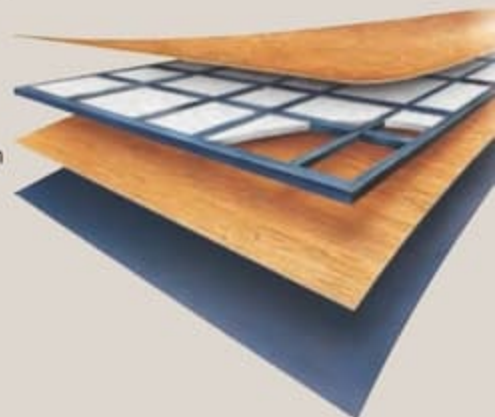

FLOOR CONSTRUCTION

(top to bottom)

- Structurwood™
- 1-1/2" tube
- High-performance thermal insulation foam
- Luaun
- 3-ply backer