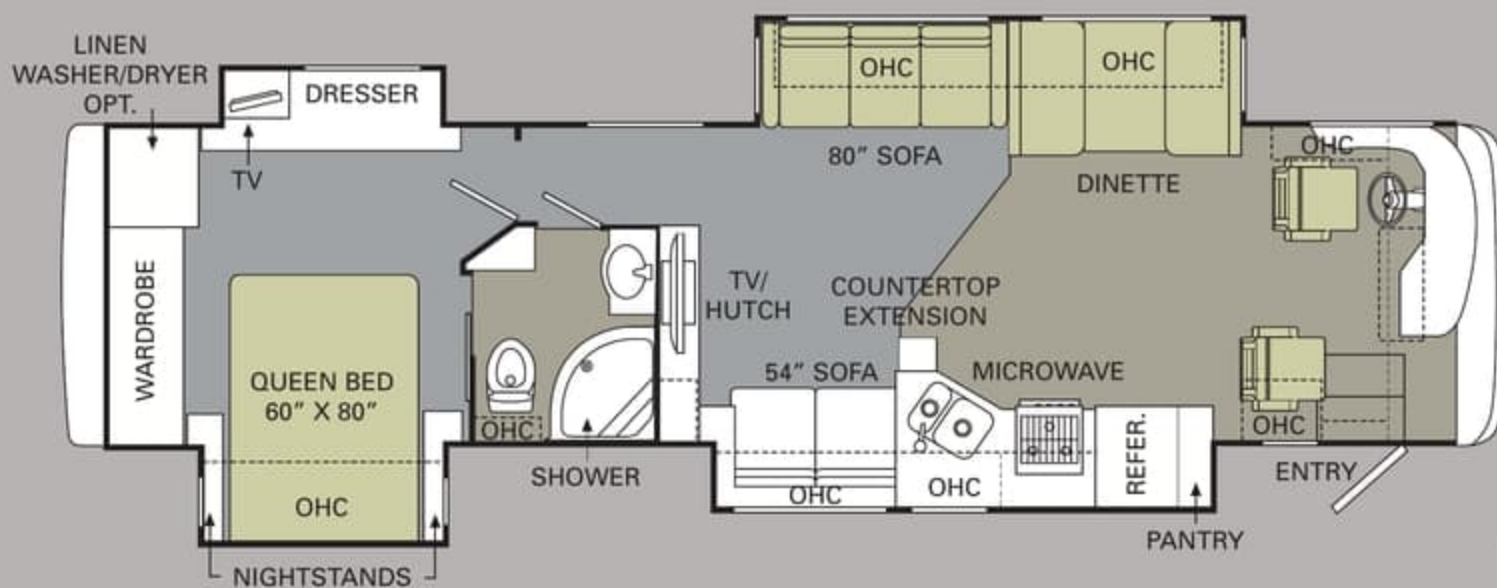

39SBQ

ALL ROADS LEAD TO WWW.MONACOCOACH.COM.

Wherever the road takes you, you're never more than a click away from your friends at Monaco. Just go to www.monacocoach.com for all the latest product news, club dates and destinations, a dealer locator function, and factory tour information. You can also e-mail us directly through the site at any time.