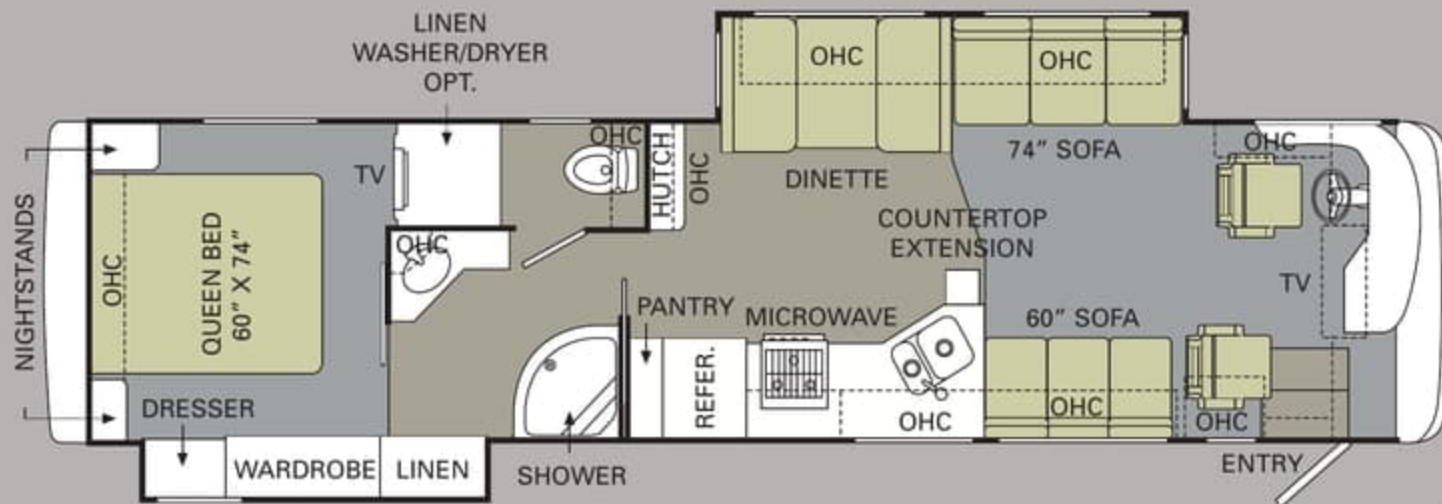

38PBD

ALL ROADS LEAD TO WWW.MONACOCOACH.COM.

Wherever the road takes you, you're never more than a click away from your friends at Monaco. Just go to www.monacocoach.com for all the latest product news, club dates and destinations, a dealer locator function, and factory tour information. You can also e-mail us directly through the site at any time.