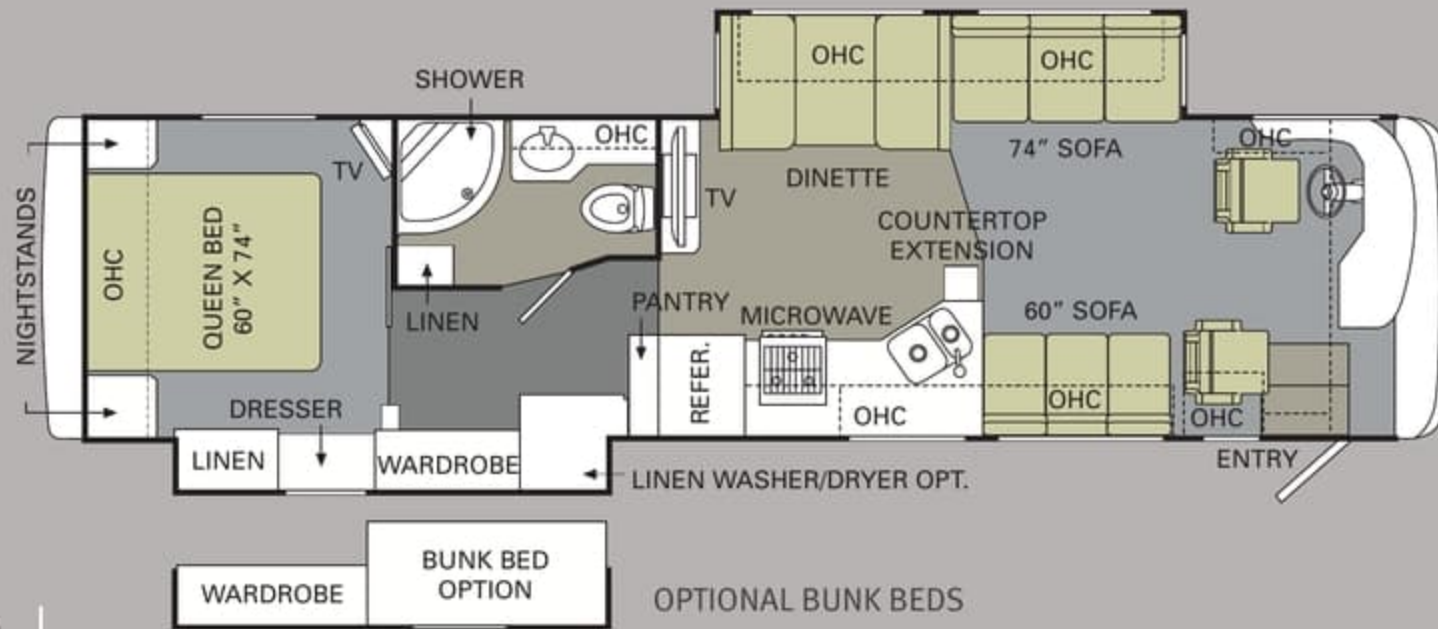

3 YEAR/50,000 MILE limited warranty on Roadmaster chassis

See owner's manual for complete details.

35SBD

37PBQ

38SBD

THE VIEW FROM ABOVE.

The 2009 Cayman offers something for everyone, with overall lengths ranging from 35 to 39 feet. Highlights include extra-deep bedroom slide-outs and a 37" LCD TV mounted on the living area wall of the 38SBD, 38PKQ and 39SBQ. For your pint-sized traveling companions, the 38SBD offers optional hallway bunk beds complete with two fold-down DVD players, game hookups and wireless IR headphones.

TILE
 CARPET
 LAMINATE

35SBD

37PBQ

38SBD

THE VIEW FROM ABOVE.

The 2009 Cayman offers something for everyone, with overall lengths ranging from 35 to 39 feet. Highlights include extra-deep bedroom slide-outs and a 37" LCD TV mounted on the living area wall of the 38SBD, 38PKQ and 39SBQ. For your pint-sized traveling companions, the 38SBD offers optional hallway bunk beds complete with two fold-down DVD players, game hookups and wireless IR headphones.