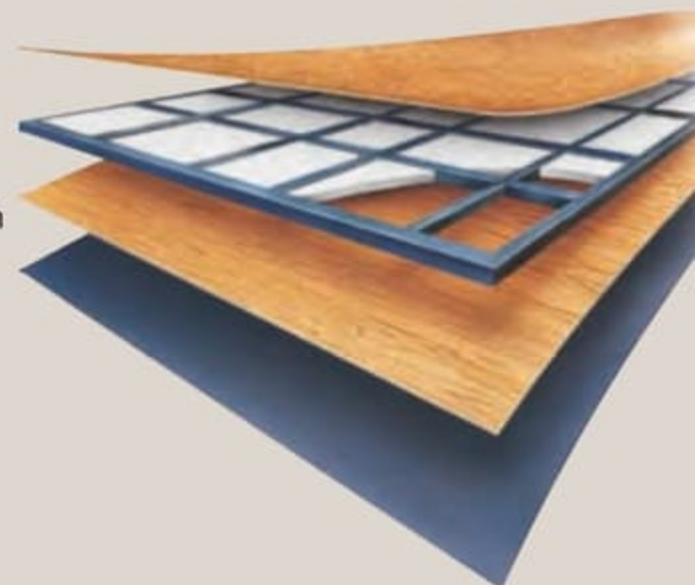

FLOOR CONSTRUCTION

(top to bottom)

- Structurwood™
- 1-1/2" tube
- High-performance thermal insulation foam
- Luaun
- 3-ply backer