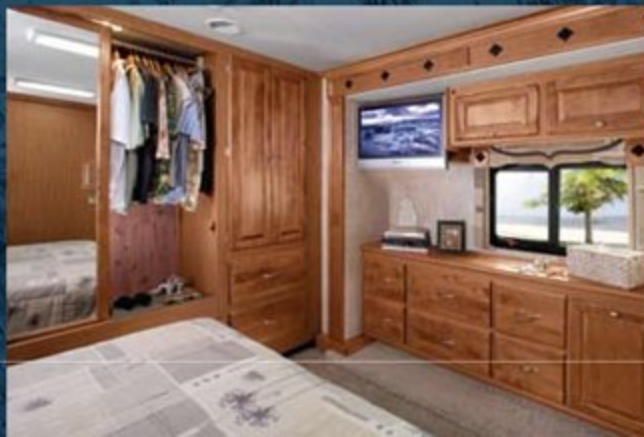

WELL, WELL, WELL TRAVELLED.

Traveling well starts with the Allegro Bay. While any motor home can take you somewhere, this one takes you there in style. Maybe it's the numerous open floor plans and the newly added one-piece fiberglass roof cap. Perhaps it's the large mirrors, three choices of chassis and full body paint schemes. Or the industry's best warranty. Whatever it is that gets you into an Allegro Bay, we can assure you that it'll be what gets you out of the ordinary. Where you go from here is up to you.

Allegro Bay