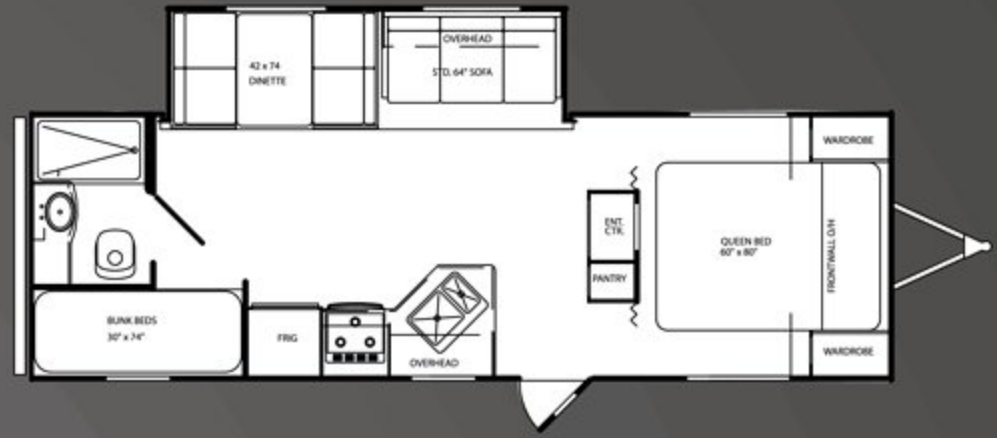

26RKS

26BHS

27BH

27RBS

28RLS

30QBHS

31BHDS

32RLS