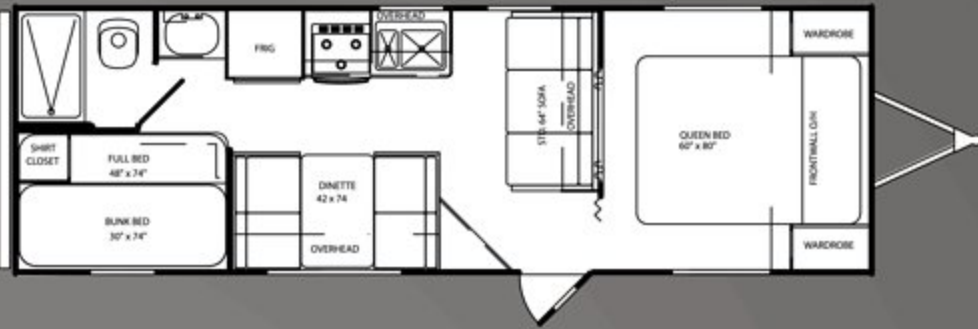

26RKS

26BHS

27BH

27RBS

28RLS

30QBHS

31BHDS

32RLS