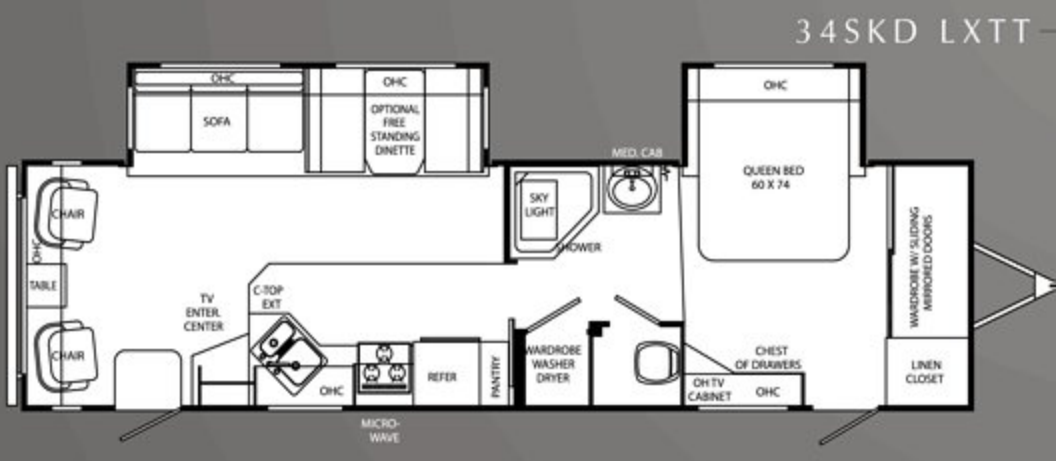

MODEL 31SKT | SHOWN WITH MOUNTAIN REDWOOD DECOR

| FIFTH WHEEL |

| TRAVEL TRAILER |

DECOR OPTIONS

Mountain Redwood

Yorktown Ginger

Meadow

- A. Sofa & Dinette Chair
- B. Recliner
- C. Accent
- D. Bedroom
- E. Carpet