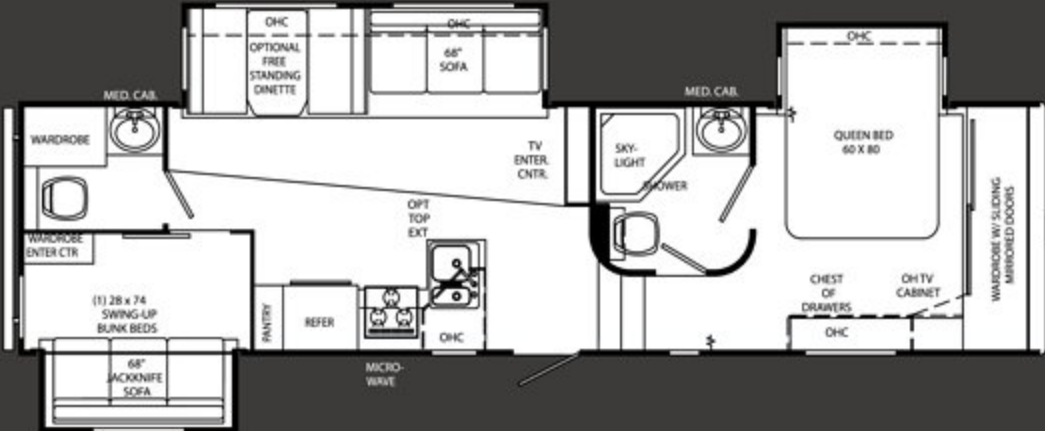

28RLD LXFV

31SKT LXFV

29RKD LXFV

32RKT LXFV

31BHT LXFV

SAVOY LX SPECIFICATIONS

	LX TT	LX TT	LX TT	LX TT	LX TT	LX TT	LX TT	LX TT	LX TT	LX FW	LX FW	LX FW	LX FW	LX FW
Weights*	28RBS	30BHD	30RLS	32FKD	32RBS	32RKD	33FLD	34SKD	28RLD	29RKD	31BHT	31SKT	32RKT	
Gross Vehicle Weight Rating	10,100	10,100	10,100	10,100	10,100	10,100	10,100	10,100	10,100	12,400	12,400	12,109	12,050	12,400
Hitch Weight	700	740	695	1,215	980	1,000	920	930	1,950	1,950	1,950	1,890	TBD	
Axle(s) Weight	5,200	5,200	5,200	5,200	5,200	5,200	5,200	5,200	5,200	5,200	5,200	5,200	5,200	5,200
Unloaded Vehicle Weight	6,570	7,370	6,930	7,600	7,690	7,580	7,780	7,800	8,490	8,390	9,360	9,370	TBD	
Net Carrying Capacity (NCC)	3,530	2,730	3,170	2,500	2,410	2,520	2,320	2,300	3,910	4,010	2,749	2,680	TBD	
Tire Size and Load Range	15" D	15" D	15" D	15" D	15" D	15" D	15" D	15" D	15" D	15" D	15" D	15" D	15" D	15" D
Measurements														
Overall Length	30' 10"	33'	32' 5"	33' 6"	34' 1"	34' 1"	35' 1"	35' 1"	31' 10"	32' 10"	34'	34'	34'	
Overall Height (Including A/C)	11'	11'	11'	11' 1"	11'	10' 9"	11'	11'	12' 6"	12' 6"	12' 6"	12' 6"	TBD	
Exterior Width	98"	98"	98"	98"	98"	98"	98"	98"	98"	98"	98"	98"	98"	98"
Awning Length	17'	17'	19'	17'	18'	20'	18'	20'	14'	14'	15'	15'	15'	
Tank Capacities (Gal.)														
Water Heater	6	6	6	6	6	6	6	6	6	6	6	6	6	6
Grey Tank	40/40	40/40	40/40	40/40	40/40	40/40	40/40	40/40	40/40	40/40	40/40	40/40	40/40	40/40
Black Tank	40	40	40	40	40	40	40	40	40	40	40/40	40	40	
Fresh Tank	50	50	50	50	50	50	50	50	50	50	50	50	50	50
L.P. Tank	30 (2)	30 (2)	30 (2)	30 (2)	30 (2)	30 (2)	30 (2)	30 (2)	30 (2)	30 (2)	30 (2)	30 (2)	30 (2)	30 (2)

* Weights may vary by options.

** Variances in the fabrication and installation of the tanks may cause the actual "usable capacity" to be greater or less than the capacities designated above.

*** Actual filled LP capacity is 80% of listing due to safety shut-off required on tank.