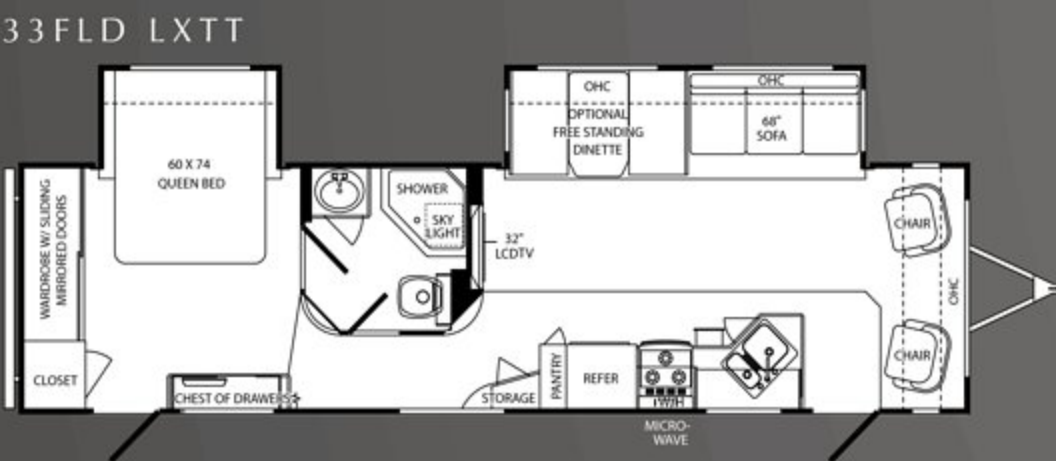

DECOR OPTIONS

- A. Sofa & Dinette Chair
- B. Recliner
- C. Accent
- D. Bedroom
- E. Carpet