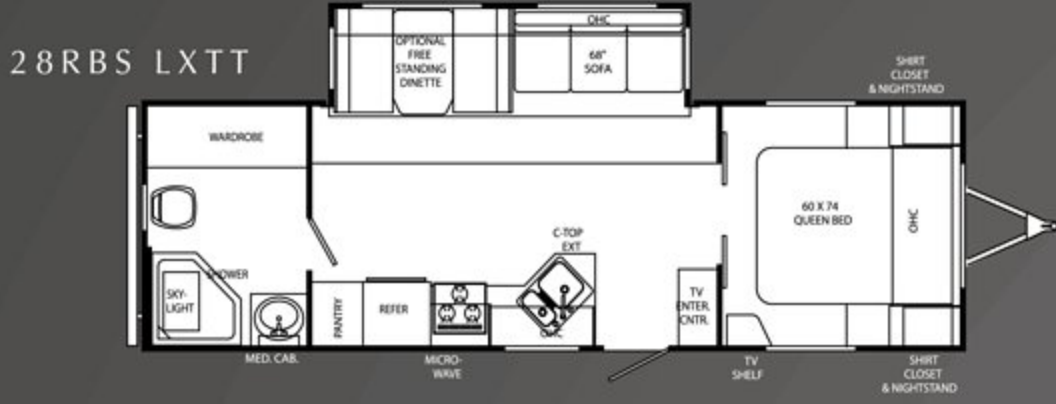

| FIFTH WHEEL |