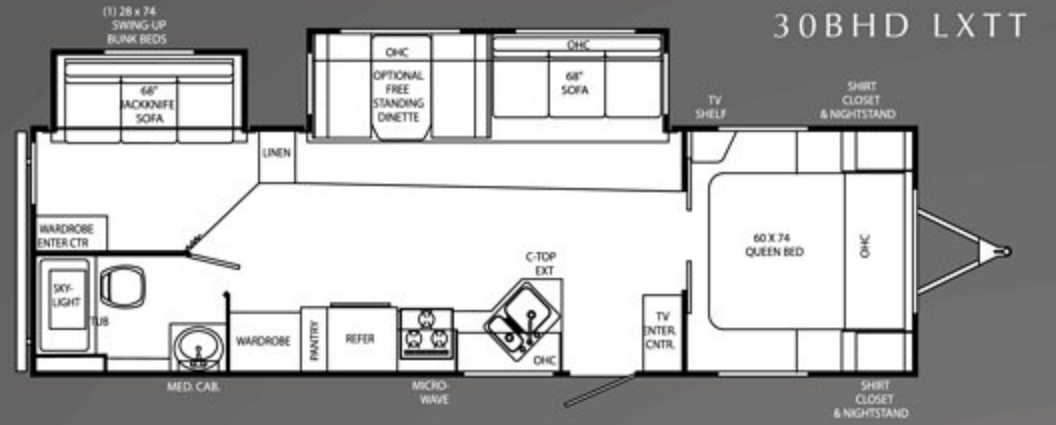

| TRAVEL TRAILER |