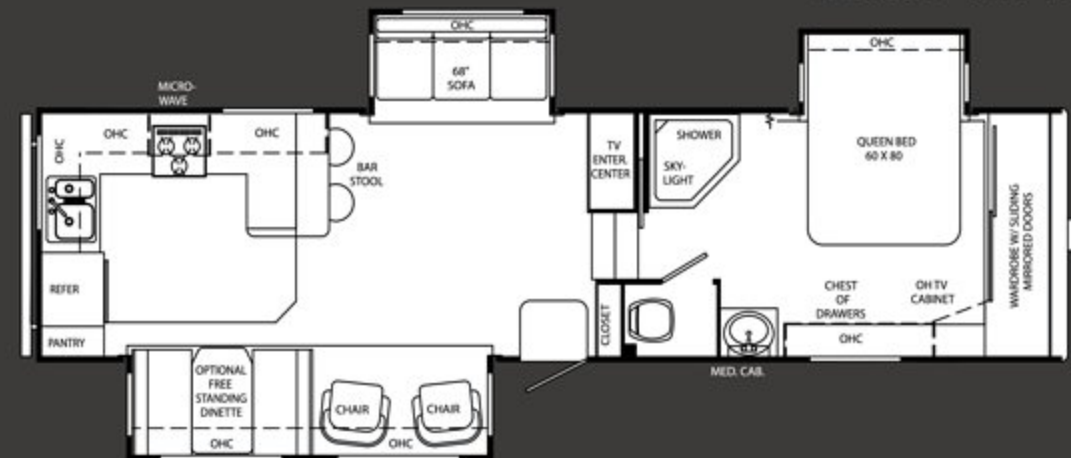

28RLD LXFV

31SKT LXFV

29RKD LXFV

32RKT LXFV

31BHT LXFV

SAVOY LX SPECIFICATIONS

	LX TT	LX TT	LX TT	LX TT	LX TT	LX TT	LX TT	LX TT	LX TT	LX FW	LX FW	LX FW	LX FW	LX FW
Weights*	28RBS	30BHD	30RLS	32FKD	32RBS	32RKD	33FLD	34SKD	28RLD	29RKD	31BHT	31SKT	32RKT	
Gross Vehicle Weight Rating	10,100	10,100	10,100	10,100	10,100	10,100	10,100	10,100	10,100	12,400	12,400	12,109	12,050	12,400
Hitch Weight	700	740	695	1,215	980	1,000	920	930	1,950	1,950	1,950	1,890	TBD	
Axle(s) Weight	5,200	5,200	5,200	5,200	5,200	5,200	5,200	5,200	5,200	5,200	5,200	5,200	5,200	5,200
Unloaded Vehicle Weight	6,570	7,370	6,930	7,600	7,690	7,580	7,780	7,800	8,490	8,390	9,360	9,370	TBD	
Net Carrying Capacity (NCC)	3,530	2,730	3,170	2,500	2,410	2,520	2,320	2,300	3,910	4,010	2,749	2,680	TBD	
Tire Size and Load Range	15" D	15" D	15" D	15" D	15" D	15" D	15" D	15" D	15" D	15" D	15" D	15" D	15" D	15" D
Measurements														
Overall Length	30' 10"	33'	32' 5"	33' 6"	34' 1"	34' 1"	35' 1"	35' 1"	31' 10"	32' 10"	34'	34'	34'	
Overall Height (Including A/C)	11'	11'	11'	11' 1"	11'	10' 9"	11'	11'	12' 6"	12' 6"	12' 6"	12' 6"	TBD	
Exterior Width	98"	98"	98"	98"	98"	98"	98"	98"	98"	98"	98"	98"	98"	98"
Awning Length	17'	17'	19'	17'	18'	20'	18'	20'	14'	14'	15'	15'	15'	
Tank Capacities (Gal.)														
Water Heater	6	6	6	6	6	6	6	6	6	6	6	6	6	6
Grey Tank	40/40	40/40	40/40	40/40	40/40	40/40	40/40	40/40	40/40	40/40	40/40	40/40	40/40	40/40
Black Tank	40	40	40	40	40	40	40	40	40	40	40/40	40	40	
Fresh Tank	50	50	50	50	50	50	50	50	50	50	50	50	50	50
L.P. Tank	30 (2)	30 (2)	30 (2)	30 (2)	30 (2)	30 (2)	30 (2)	30 (2)	30 (2)	30 (2)	30 (2)	30 (2)	30 (2)	30 (2)

* Weights may vary by options.

** Variances in the fabrication and installation of the tanks may cause the actual "usable capacity" to be greater or less than the capacities designated above.

*** Actual filled LP capacity is 80% of listing due to safety shut-off required on tank.