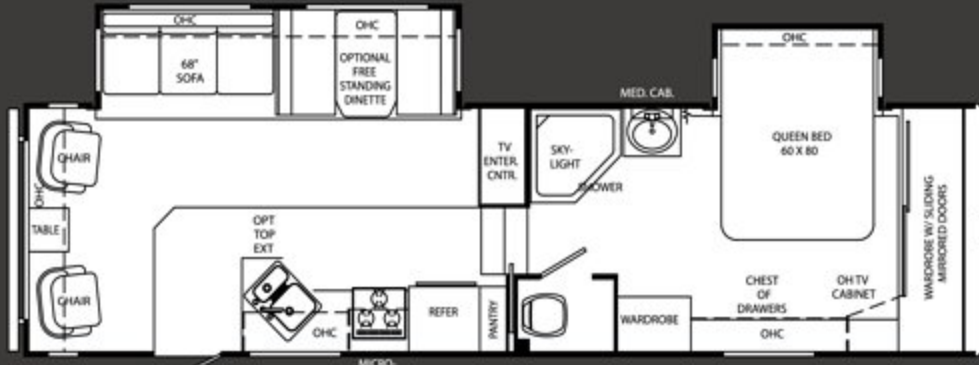

28RLD LXFV

SAVOY LX SPECIFICATIONS

	LX TT	LX TT	LX TT	LX TT	LX TT	LX TT	LX TT	LX TT	LX TT	LX FW	LX FW	LX FW	LX FW	LX FW
Weights*	28RBS	30BHD	30RLS	32FKD	32RBS	32RKD	33FLD	34SKD	28RLD	29RKD	31BHT	31SKT	32RKT	
Gross Vehicle Weight Rating	10,100	10,100	10,100	10,100	10,100	10,100	10,100	10,100	10,100	12,400	12,400	12,109	12,050	12,400
Hitch Weight	700	740	695	1,215	980	1,000	920	930	1,950	1,950	1,950	1,890	TBD	
Axle(s) Weight	5,200	5,200	5,200	5,200	5,200	5,200	5,200	5,200	5,200	5,200	5,200	5,200	5,200	5,200
Unloaded Vehicle Weight	6,570	7,370	6,930	7,600	7,690	7,580	7,780	7,800	8,490	8,390	9,360	9,370	TBD	
Net Carrying Capacity (NCC)	3,530	2,730	3,170	2,500	2,410	2,520	2,320	2,300	3,910	4,010	2,749	2,680	TBD	
Tire Size and Load Range	15" D	15" D	15" D	15" D	15" D	15" D	15" D	15" D	15" D	15" D	15" D	15" D	15" D	15" D
Measurements														
Overall Length	30' 10"	33'	32' 5"	33' 6"	34' 1"	34' 1"	35' 1"	35' 1"	31' 10"	32' 10"	34'	34'	34'	
Overall Height (Including A/C)	11'	11'	11'	11' 1"	11'	10' 9"	11'	11'	12' 6"	12' 6"	12' 6"	12' 6"	TBD	
Exterior Width	98"	98"	98"	98"	98"	98"	98"	98"	98"	98"	98"	98"	98"	98"
Awning Length	17'	17'	19'	17'	18'	20'	18'	20'	14'	14'	15'	15'	15'	
Tank Capacities (Gal.)														
Water Heater	6	6	6	6	6	6	6	6	6	6	6	6	6	6
Grey Tank	40/40	40/40	40/40	40/40	40/40	40/40	40/40	40/40	40/40	40/40	40/40	40/40	40/40	40/40
Black Tank	40	40	40	40	40	40	40	40	40	40	40/40	40	40	
Fresh Tank	50	50	50	50	50	50	50	50	50	50	50	50	50	50
L.P. Tank	30 (2)	30 (2)	30 (2)	30 (2)	30 (2)	30 (2)	30 (2)	30 (2)	30 (2)	30 (2)	30 (2)	30 (2)	30 (2)	30 (2)

* Weights may vary by options.

** Variances in the fabrication and installation of the tanks may cause the actual "usable capacity" to be greater or less than the capacities designated above.

*** Actual filled LP capacity is 80% of listing due to safety shut-off required on tank.