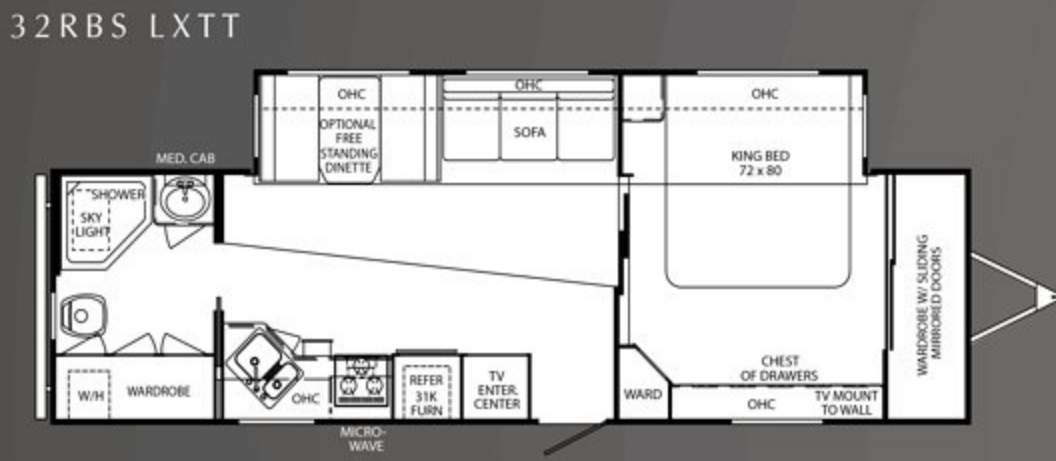

DECOR OPTIONS

- A. Sofa & Dinette Chair
- B. Recliner
- C. Accent
- D. Bedroom
- E. Carpet