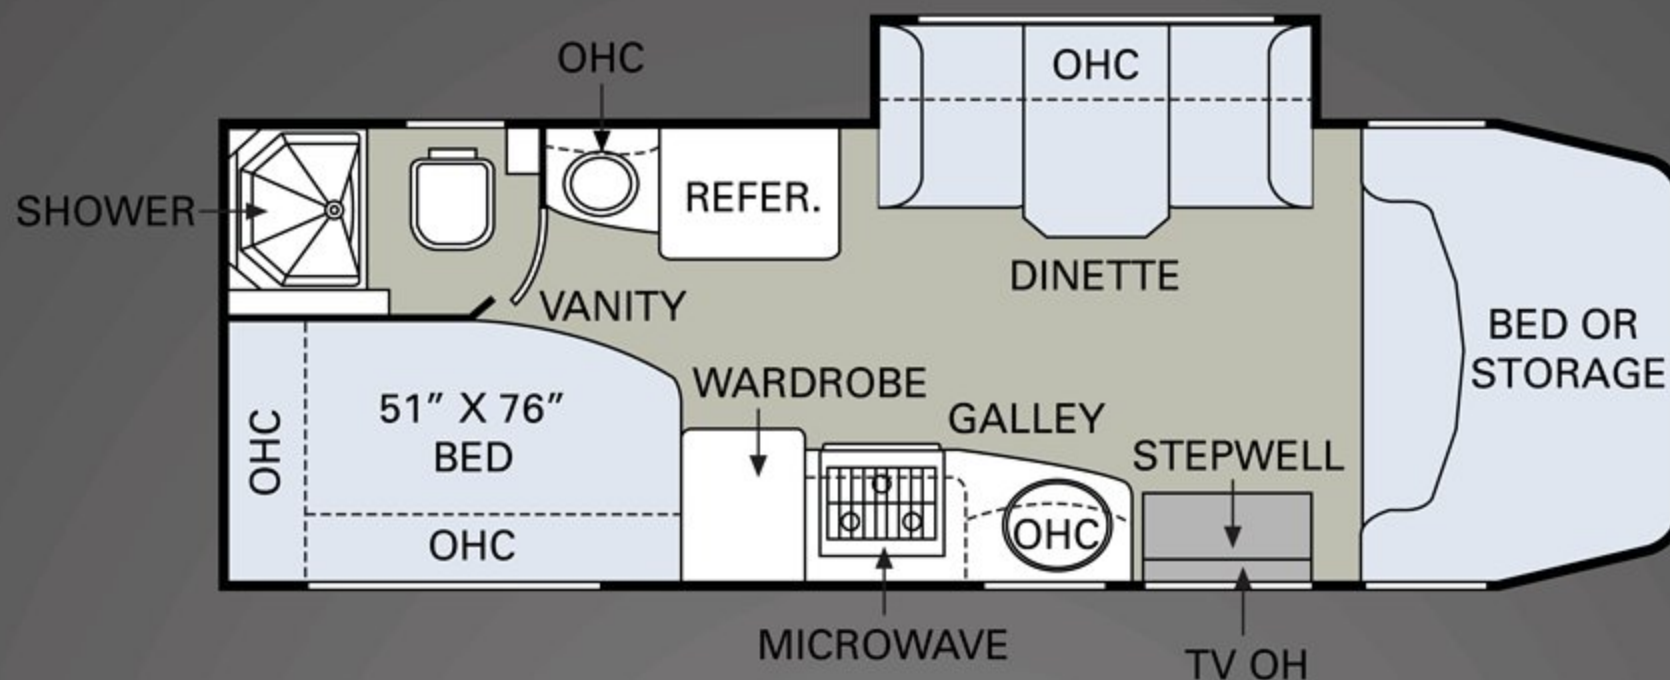

24RBH

24RFS

CARPET | TILE

HOLIDAYRAMBLER.COM

Log on to our website anytime, night or day. It's your link to everything Holiday Rambler, including product news and updates, club events, dealer and service center info and much more. Take it for a test drive today.

WE'RE HERE. ANYTIME, EVERY TIME.

- Reach us anytime — literally — via our live customer support line.
- Drive in to one of our 350 Service Centers.
- Enjoy the first year free when you enroll in our Owner Advantage Roadside Assistance Program.
- See where it all begins with a tour of our facility in Oregon. Call 1-800-634-0855 to find out more.