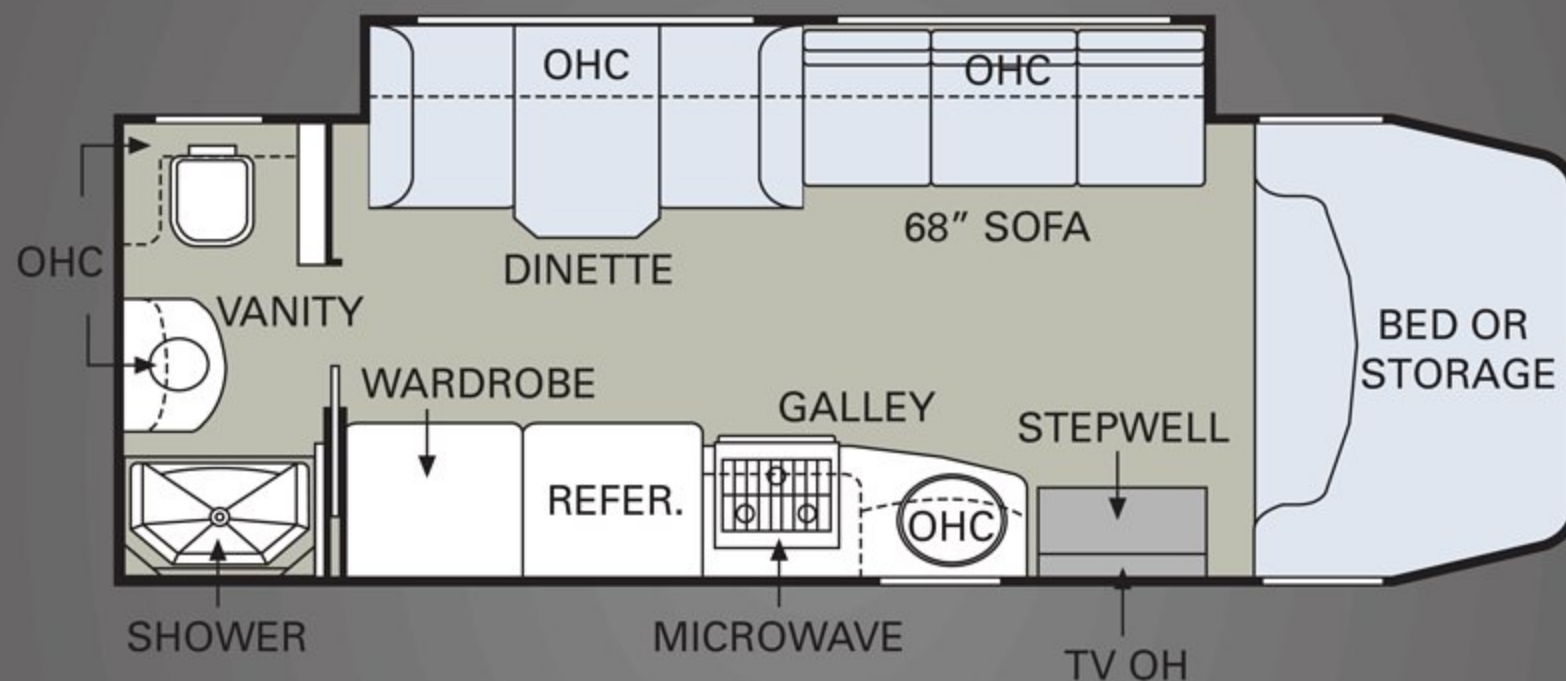

24RBH

24RFS

CARPET | TILE

HOLIDAYRAMBLER.COM

Log on to our website anytime, night or day. It's your link to everything Holiday Rambler, including product news and updates, club events, dealer and service center info and much more. Take it for a test drive today.

WE'RE HERE. ANYTIME, EVERY TIME.

- Reach us anytime — literally — via our live customer support line.
- Drive in to one of our 350 Service Centers.
- Enjoy the first year free when you enroll in our Owner Advantage Roadside Assistance Program.
- See where it all begins with a tour of our facility in Oregon. Call 1-800-634-0855 to find out more.