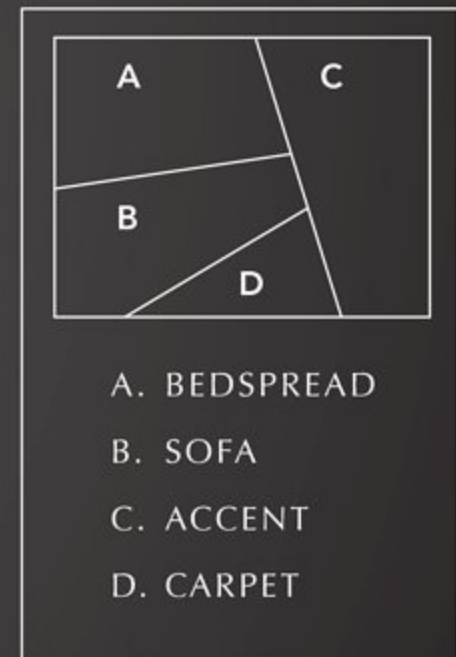

*Brand and application of upholstery fabric protection may vary depending on date recreational vehicle was manufactured.

FULL-BODY PAINT EXTERIOR OPTION

SATINWOOD

MOONSTONE

SUNLIT BRONZE

BODY CONSTRUCTION: FEATURES