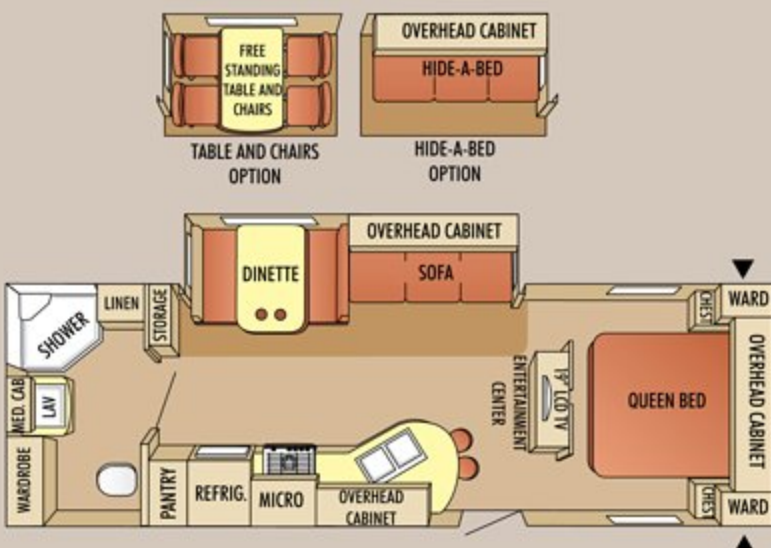

# Floorplans

LEGEND:  COMFORT AREAS  VINYL  CARPET  STORAGE

## 58 & DLX Travel Trailers

264 RKS

294 RLS

284 BHS

314 RKS

284 RBS

324 BHDS