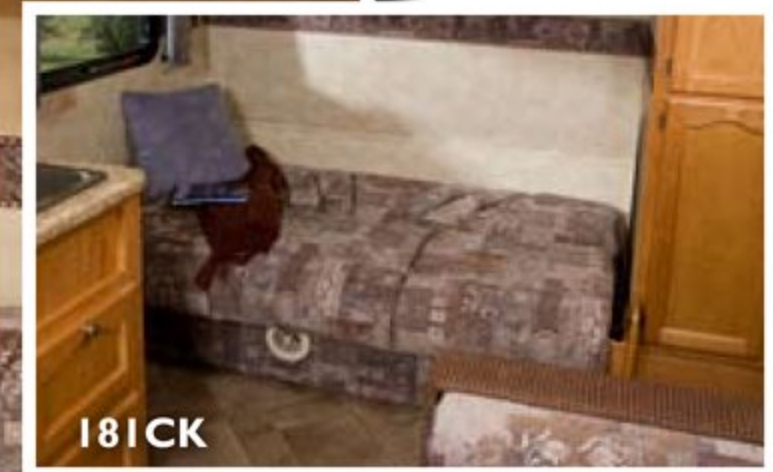

181CK

181CK

Well-equipped bathrooms are designed for convenience and privacy.

181CK

The 6 cu.ft. 2-way 2-door Dometic® refrigerator keeps perishables fresh.

181CK

181CK

Sofa folds down into a bed for accommodating overnight guests.