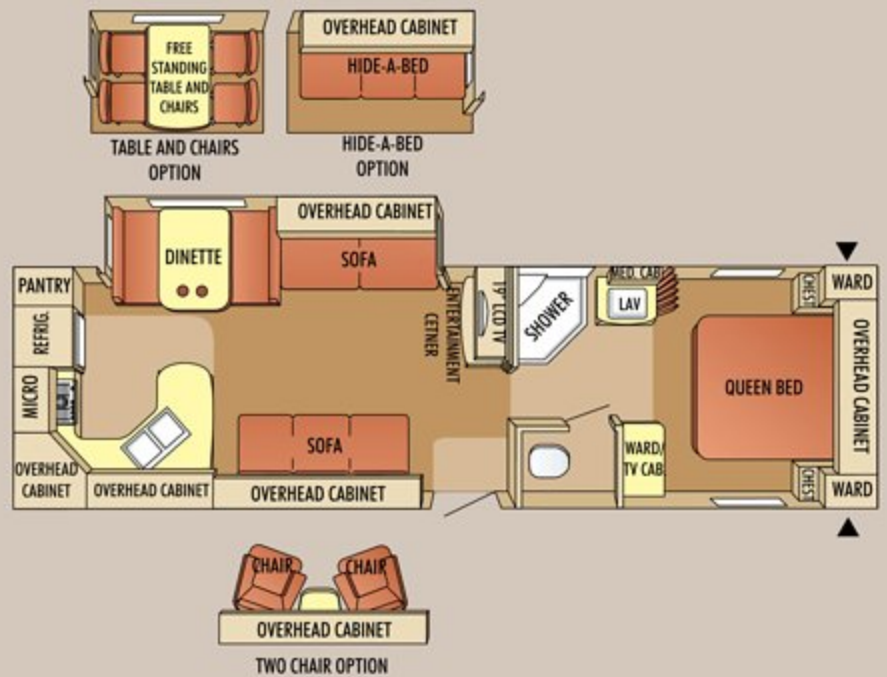

# Floorplans

LEGEND:  COMFORT AREAS  VINYL  CARPET  STORAGE

## 58 & DLX Travel Trailers

264 RKS

294 RLS

284 BHS

314 RKS

284 RBS

324 BHDS