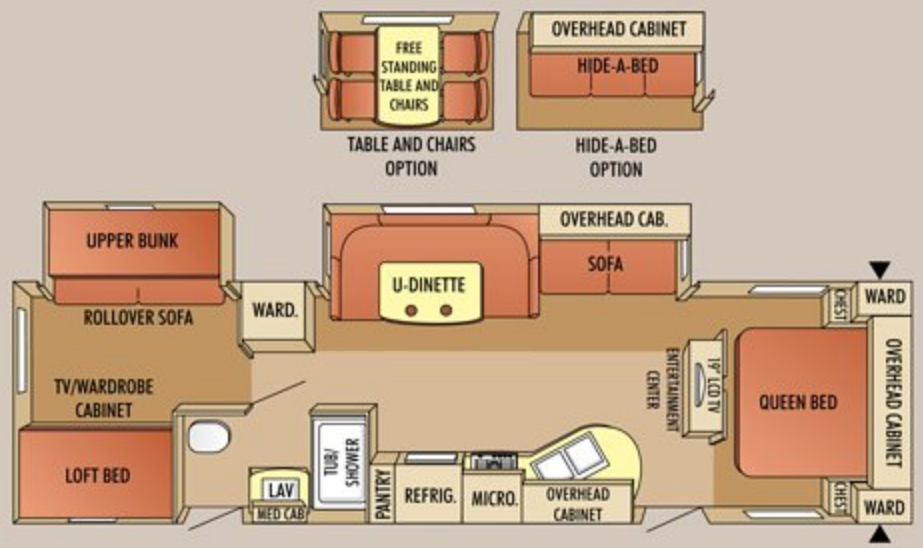

# Floorplans

LEGEND:  COMFORT AREAS  VINYL  CARPET  STORAGE

## 58 & DLX Travel Trailers

264 RKS

294 RLS

284 BHS

314 RKS

284 RBS

324 BHDS