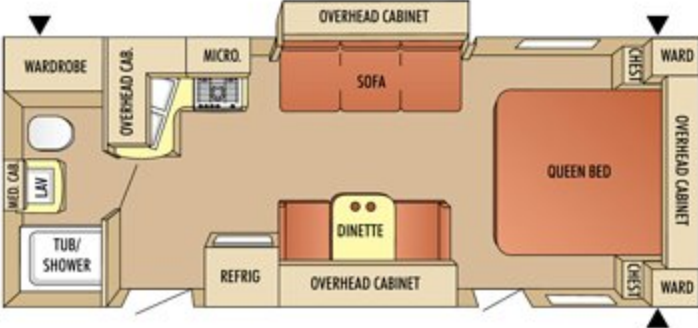

Floorplans

LEGEND: COMFORT AREAS VINYL CARPET STORAGE

Travel Trailers

181 CK

231 QBS

241 RKS

271 BH

291 BHS

58 & DLX Travel Trailers

264 RKS

294 RLS

284 BHS

314 RKS

284 RBS

324 BHDS