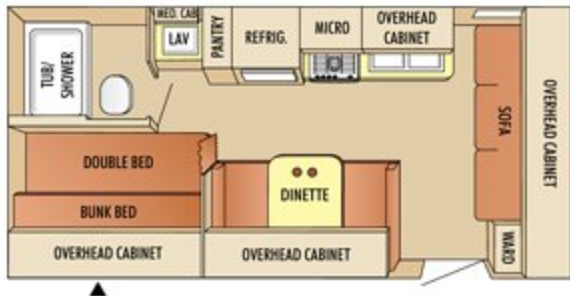

Floorplans

LEGEND: COMFORT AREAS VINYL CARPET STORAGE

Travel Trailers

181 CK