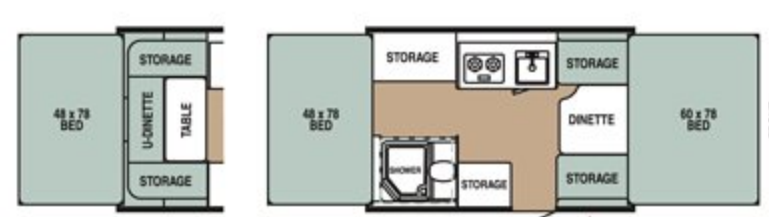

Starcraft 2108