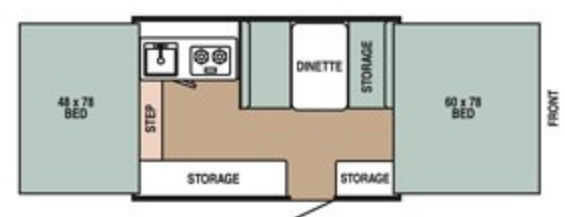

Starcraft 2106