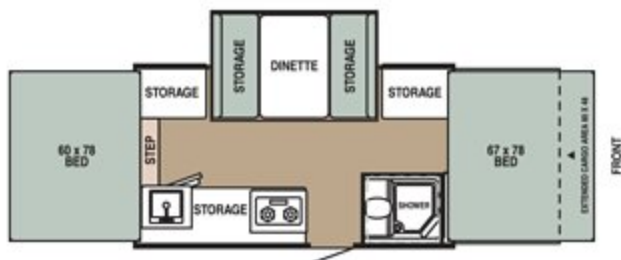

13RT Caramel w/ Sierra Maple Décor

13RT

34RT Gray Décor

Convenient dropdown clothes bar keeps your clothes neat.

34RT
Indirect lighting can save stubbed toes at night.

RT Series

13RT

34RT