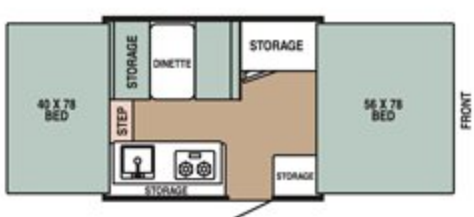

Starcraft 1701