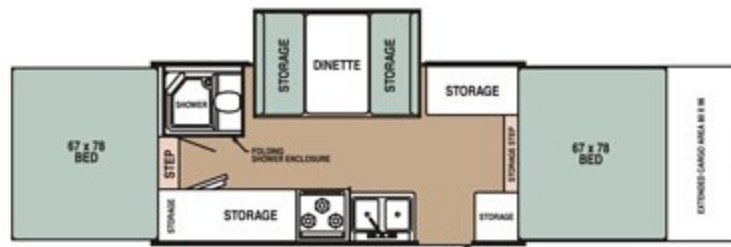

13RT Caramel w/ Sierra Maple Décor

13RT

34RT Gray Décor

Convenient dropdown clothes bar keeps your clothes neat.

34RT
Indirect lighting can save stubbed toes at night.

RT Series

13RT

34RT

14RT

36RT

Enjoy the view out the windows of the slide-out dinette.

An indoor shower brings a touch of civilization to roughing it.

13RT Caramel w/ Sierra Maple Décor

Specifications — WEIGHTS, MEASUREMENTS & CAPACITIES