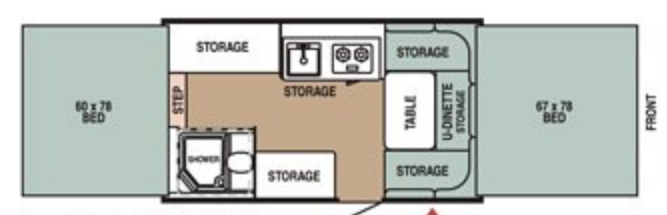

Starcraft 2406