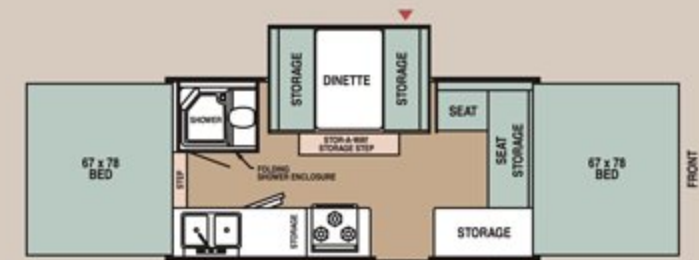

Centennial 3612