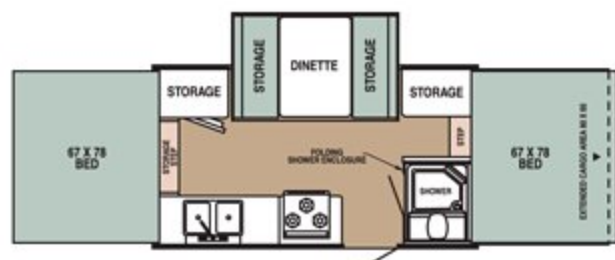

13RT Caramel w/ Sierra Maple Décor

13RT

34RT Gray Décor

Convenient dropdown clothes bar keeps your clothes neat.

34RT
Indirect lighting can save stubbed toes at night.

RT Series

13RT

34RT

14RT

36RT

Enjoy the view out the windows of the slide-out dinette.

An indoor shower brings a touch of civilization to roughing it.

13RT Caramel w/ Sierra Maple Décor

Specifications — WEIGHTS, MEASUREMENTS & CAPACITIES