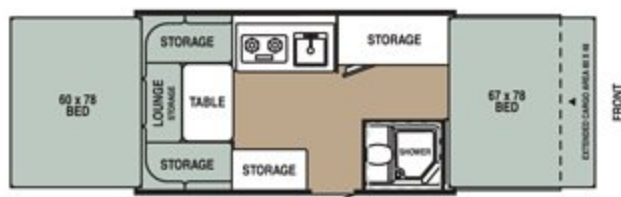

14RT

36RT

Enjoy the view out the windows of the slide-out dinette.

An indoor shower brings a touch of civilization to roughing it.

13RT Caramel w/ Sierra Maple Décor

Specifications — WEIGHTS, MEASUREMENTS & CAPACITIES

	Starcraft	1701	1707	2102	2106	2108	2406	2407	2409
GVWR (gross vehicle weight rating — lbs.)		2090	2720	2820	2090	2720	2820	3320	3320
UVW (unloaded vehicle weight — approx. lbs.)		1395	1612	1830	1509	1803	2034	2200	2475
HW (hitch weight — approx. lbs.)		159	260	224	163	172	184	252	341
CCC (cargo carrying capacity — approx. lbs.)		592	1005	811	478	688	557	941	616
Trailer Size — closed (add 10" for spare tire & carrier) — Center of Ball to Bumper		11' 7" x 7' 2"	13' 7" x 7' 2"	15' 9" x 7' 2"	13' 5" x 7' 2"	13' 9" x 7' 2"	15' 11" x 7' 2"	15' 11" x 7' 2"	17' 11" x 7' 2"
Height (closed)		4' 10"	5' 0"	5' 2"	4' 10"	5' 2"	5' 2"	5' 2"	5' 2"
Trailer Length (open)		17' 1"	17' 1"	19' 11"	19' 11"	19' 11"	23' 6"	23' 6"	23' 6"
Interior Height (open)		6' 5"	6' 5"	6' 5"	6' 5"	6' 5"	6' 5"	6' 5"	6' 5"
Interior Width (open)		6' 8"	6' 8"	6' 8"	6' 8"	6' 8"	6' 8"	8' 8"	8' 8"
Tire Size (includes spare)		12"	13"	13"	12"	13"	13"	13"	13"
6-Gallon LP Water Heater		n/a	opt.	opt.	n/a	X	X	opt.	X
Freshwater Tank		10 gal.	10 gal.	19 gal. under floor	10 gal.	19 gal. under floor	19 gal. under floor	19 gal. under floor	19 gal. under floor
12-Volt Demand Quiet Water Pump		X	X	X	X	X	X	X	X
20# LP Tank w/Regulator & Tank Cover		X	X	X	X	X	X	X	X
Power Center w/Battery Charger		25 amps	25 amps	25 amps	25 amps	25 amps	25 amps	25 amps	25 amps
Super Lube Leaf Spring Axle		1	1	1	1	1	1	1	1
Ball Coupler		2"	2"	2"	2"	2"	2"	2"	2"
Sleeping Capacity		6	6	6	6	6	6	7	6