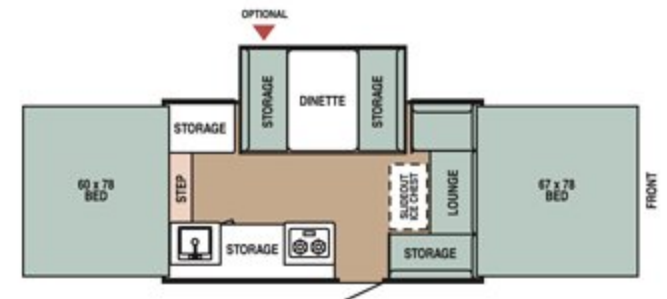

Starcraft 2407