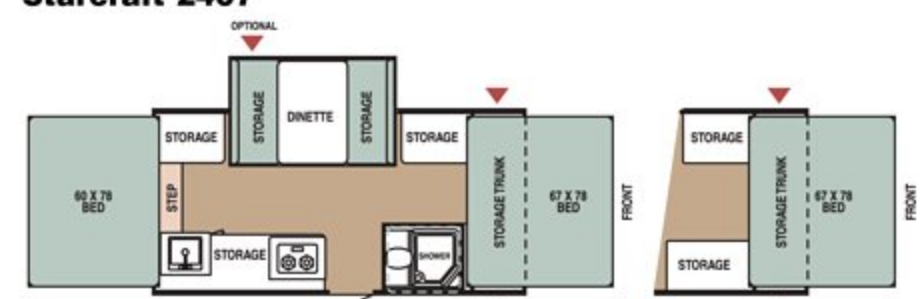

Starcraft 2409

A 2-burner cooktop, sink and optional overhead soft cupboard make a suprisingly complete kitchen.