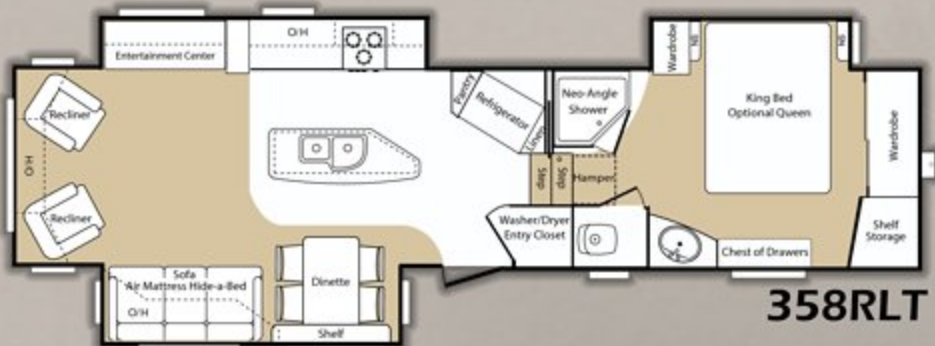

Black and Gray

340RLQ

358RLT

365REQ

MODEL	340RLQ	358RLT	365REQ
Shipping Weight	12880	12507	12800
Carrying Capacity	3280	3693	3380
Hitch	2160	2200	2180
Exterior Length	37' 2"	37' 2"	37' 2"
Exterior Height - Top of A/C	12' 9"	12' 9"	12' 9"
Fresh Water Capacity	66	66	66
Waste Water Capacity	50	50	50
Grey Water Capacity	93	93	93
LPG Capacity (lb...)	60	60	60
Tire Size	235/85R16E	235/85R16E	235/85R16E