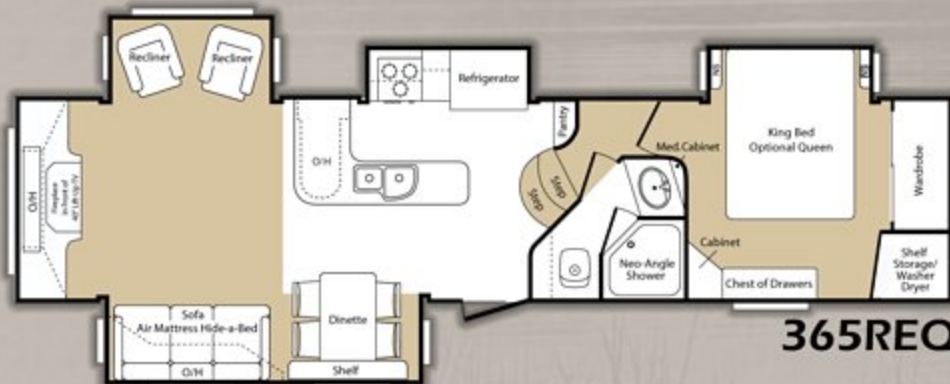

Black and Gray

340RLQ

358RLT

365REQ

MODEL	340RLQ	358RLT	365REQ
Shipping Weight	12880	12507	12800
Carrying Capacity	3280	3693	3380
Hitch	2160	2200	2180
Exterior Length	37' 2"	37' 2"	37' 2"
Exterior Height - Top of A/C	12' 9"	12' 9"	12' 9"
Fresh Water Capacity	66	66	66
Waste Water Capacity	50	50	50
Grey Water Capacity	93	93	93
LPG Capacity (lb...)	60	60	60
Tire Size	235/85R16E	235/85R16E	235/85R16E