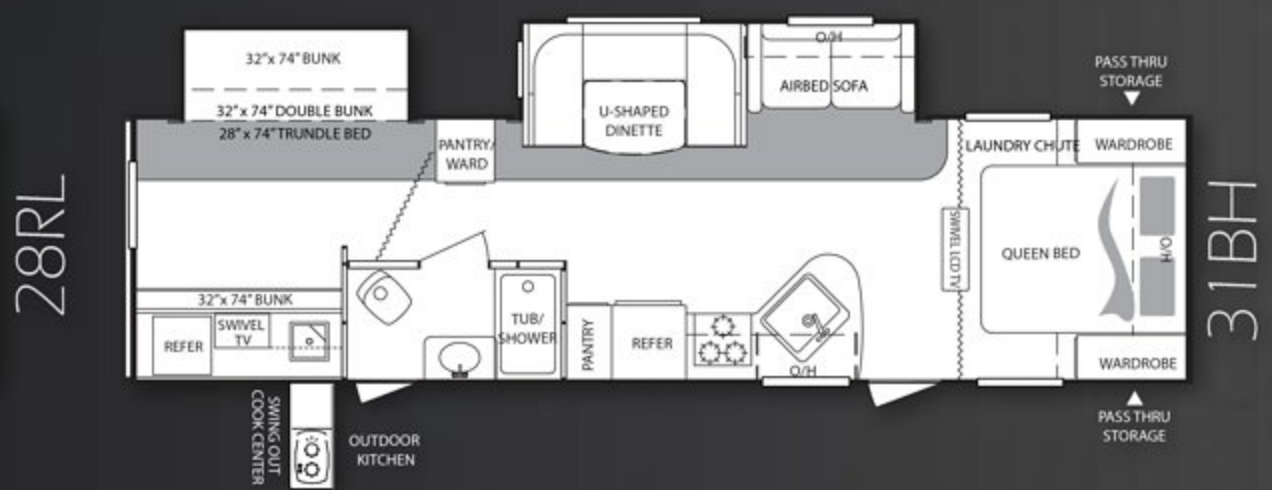

Premier's stainless steel appliances provide a contemporary look to our kitchens.

Progressive lighting throughout the Premier brings a residential look and function to the master bedroom.

	19FB	28RL	29RE	31BH
Shipping	TBD	TBD	TBD	6230
Carrying Capacity	TBD	TBD	TBD	1370
Hitch	TBD	TBD	TBD	785
Ext. Length	TBD	TBD	TBD	35' 4"
Ext. Width	TBD	TBD	TBD	8'
Ext. Height	TBD	TBD	TBD	10' 11"
Fresh Water	TBD	TBD	TBD	41
Waste Water	TBD	TBD	TBD	30
Grey Water	TBD	TBD	TBD	30
LPG	TBD	TBD	TBD	TBD