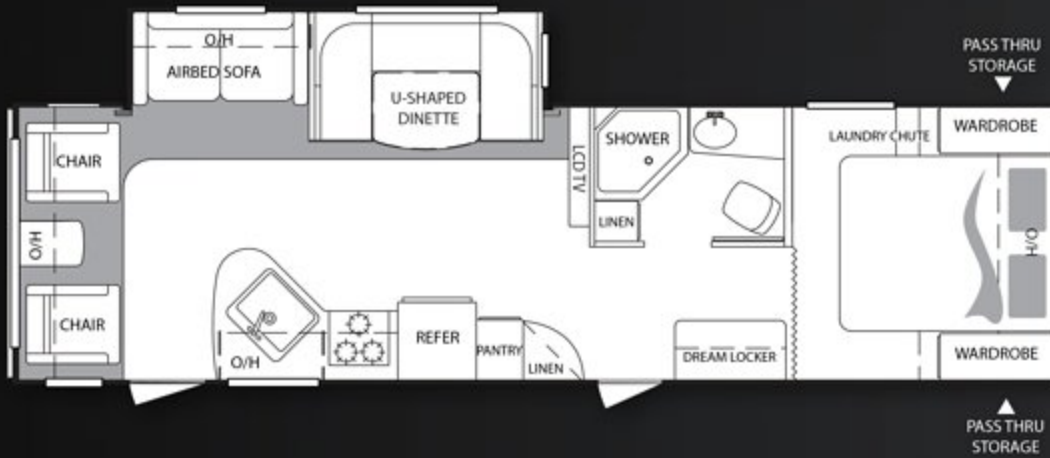

Premier's stainless steel appliances provide a contemporary look to our kitchens.

Progressive lighting throughout the Premier brings a residential look and function to the master bedroom.

	19FB	28RL	29RE	31BH
Shipping	TBD	TBD	TBD	6230
Carrying Capacity	TBD	TBD	TBD	1370
Hitch	TBD	TBD	TBD	785
Ext. Length	TBD	TBD	TBD	35' 4"
Ext. Width	TBD	TBD	TBD	8'
Ext. Height	TBD	TBD	TBD	10' 11"
Fresh Water	TBD	TBD	TBD	41
Waste Water	TBD	TBD	TBD	30
Grey Water	TBD	TBD	TBD	30
LPG	TBD	TBD	TBD	TBD