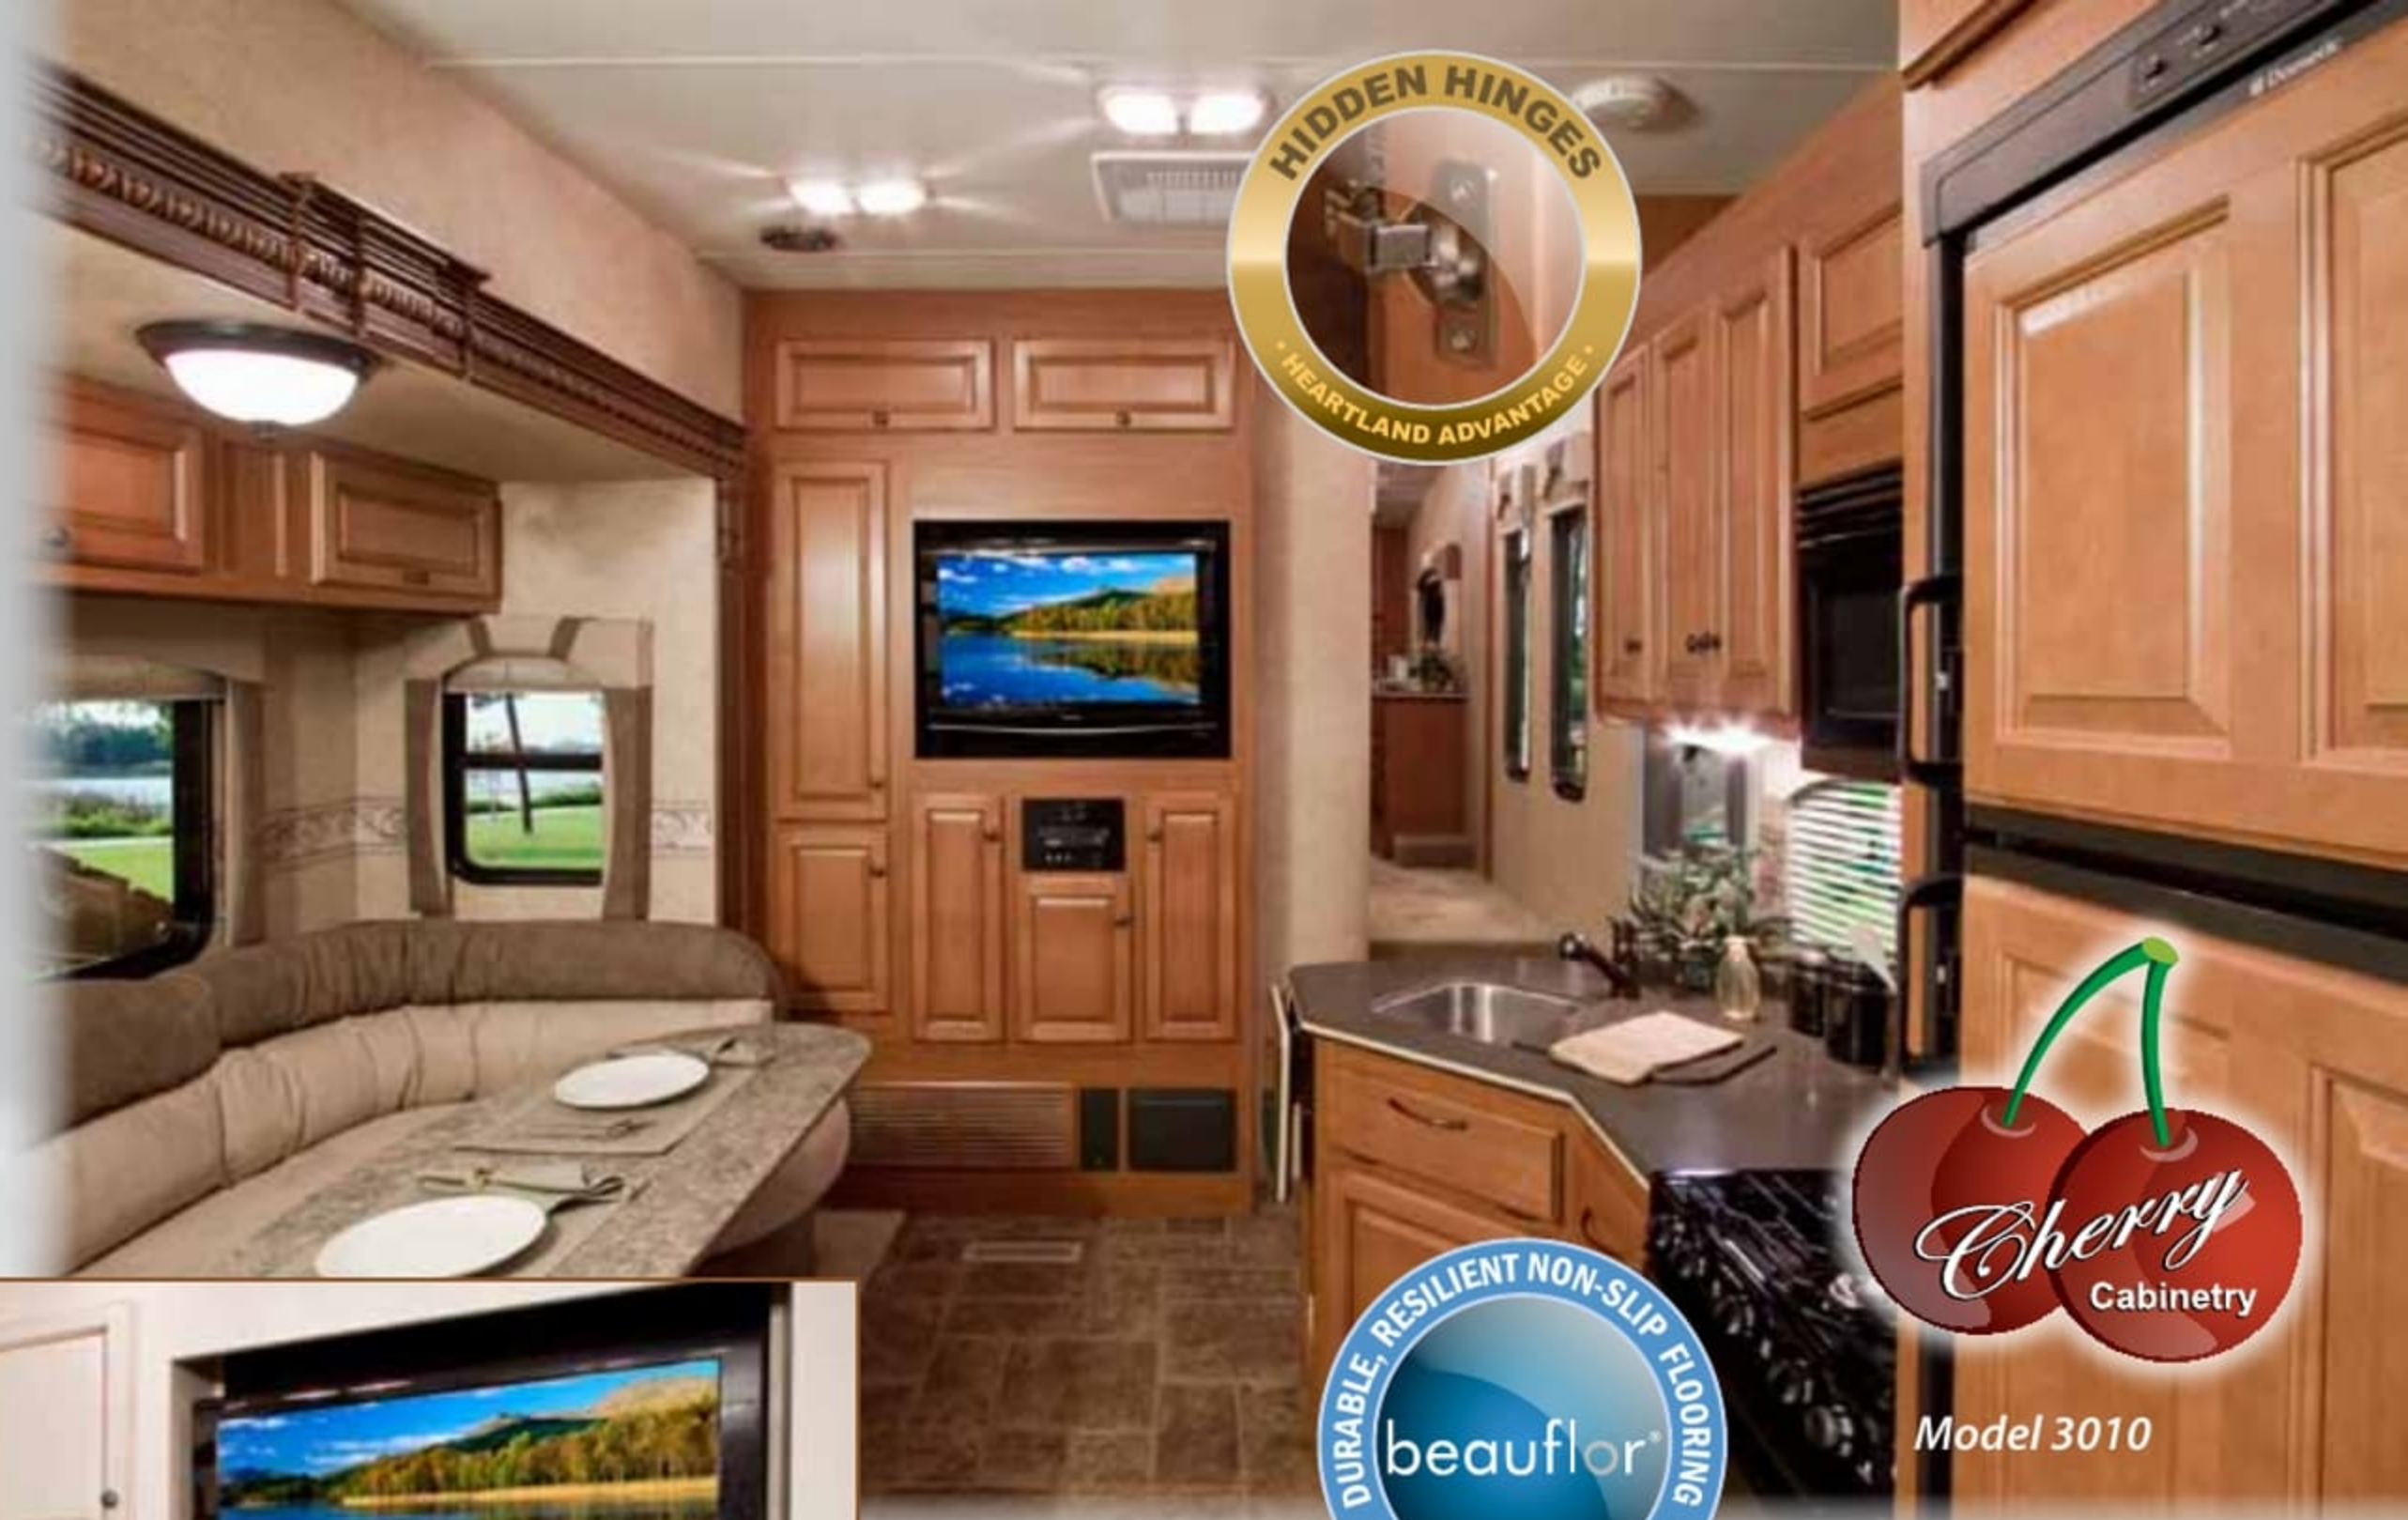

### FUNCTIONAL LIVING SPACE

The CYCLONE 3010 offers a very large living room with great viewing angles of the entertainment center equipped with a high definition 32" LCD flat screen TV on an adjustable swing out mount. Shown here the cherry wood interior, featuring Amish-crafted hardwood doors and drawers; solid-surface counter tops; designer window valances with hard sides; night shades and over-sized picture windows for a great view of your surroundings. The dinette table is removable for kicking back and relaxing on the comfortable sofa. The Sofa also has built in storage drawers below for linens, pillows and other items. Notice the full width overhead cabinets in the slide room, this feature is not found in other manufacturers.