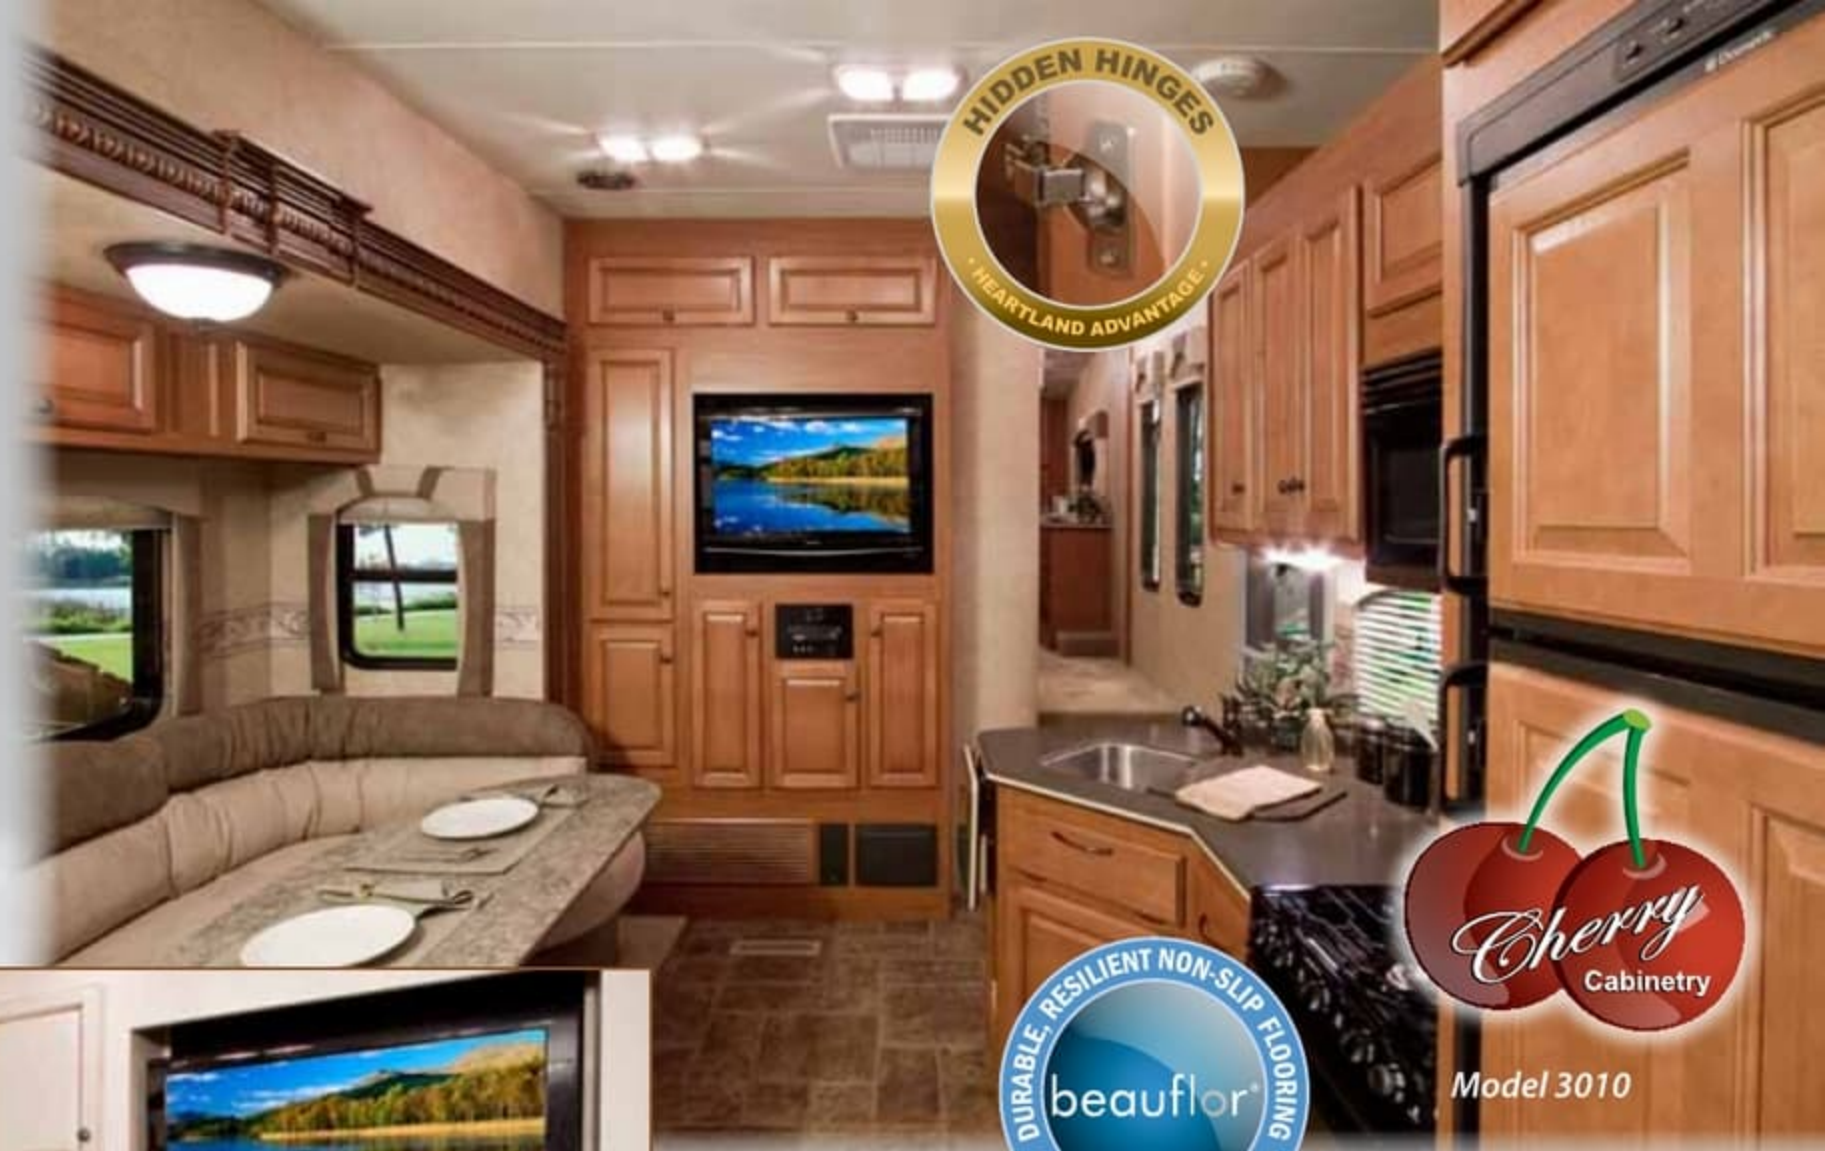

### FUNCTIONAL LIVING SPACE

The CYCLONE 3010 offers a very large living room with great viewing angles of the entertainment center equipped with a high definition 32" LCD flat screen TV on an adjustable swing out mount. Shown here the cherry wood interior, featuring Amish-crafted hardwood doors and drawers; solid-surface counter tops; designer window valances with hard sides; night shades and over-sized picture windows for a great view of your surroundings. The dinette table is removable for kicking back and relaxing on the comfortable sofa. The Sofa also has built in storage drawers below for linens, pillows and other items. Notice the full width overhead cabinets in the slide room, this feature is not found in other manufacturers.