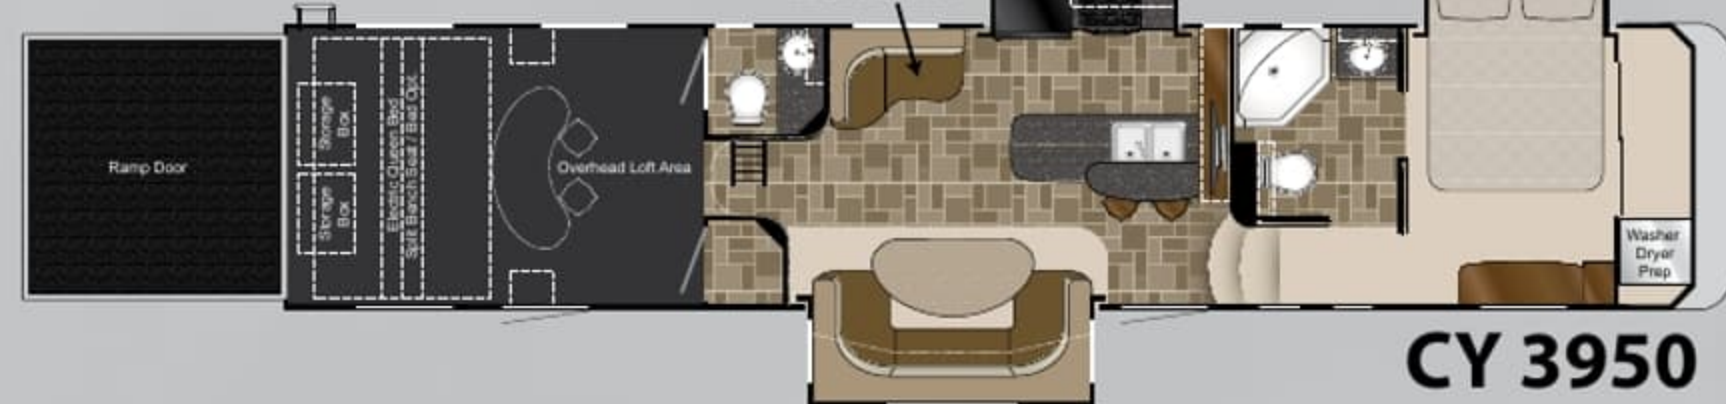

12' GARAGE

GWVR: 18,000 Lbs
Length: 41'-11"

Dry: 14,003 Lbs
Hitch: 3,195 Lbs