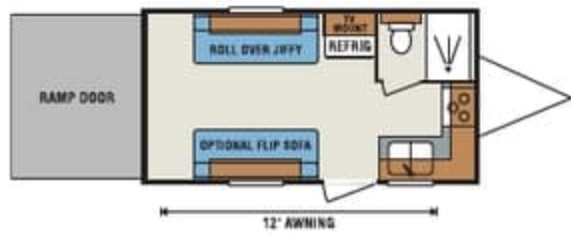

17TH • Travel Trailer