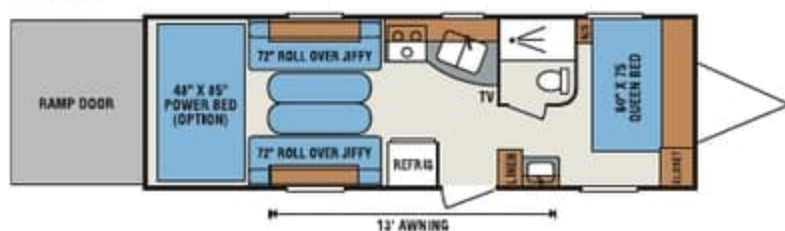

27TH • Travel Trailer