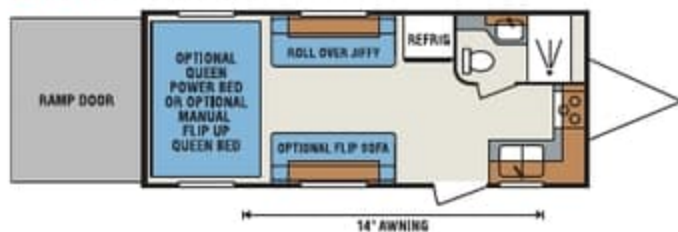

22TH • Travel Trailer